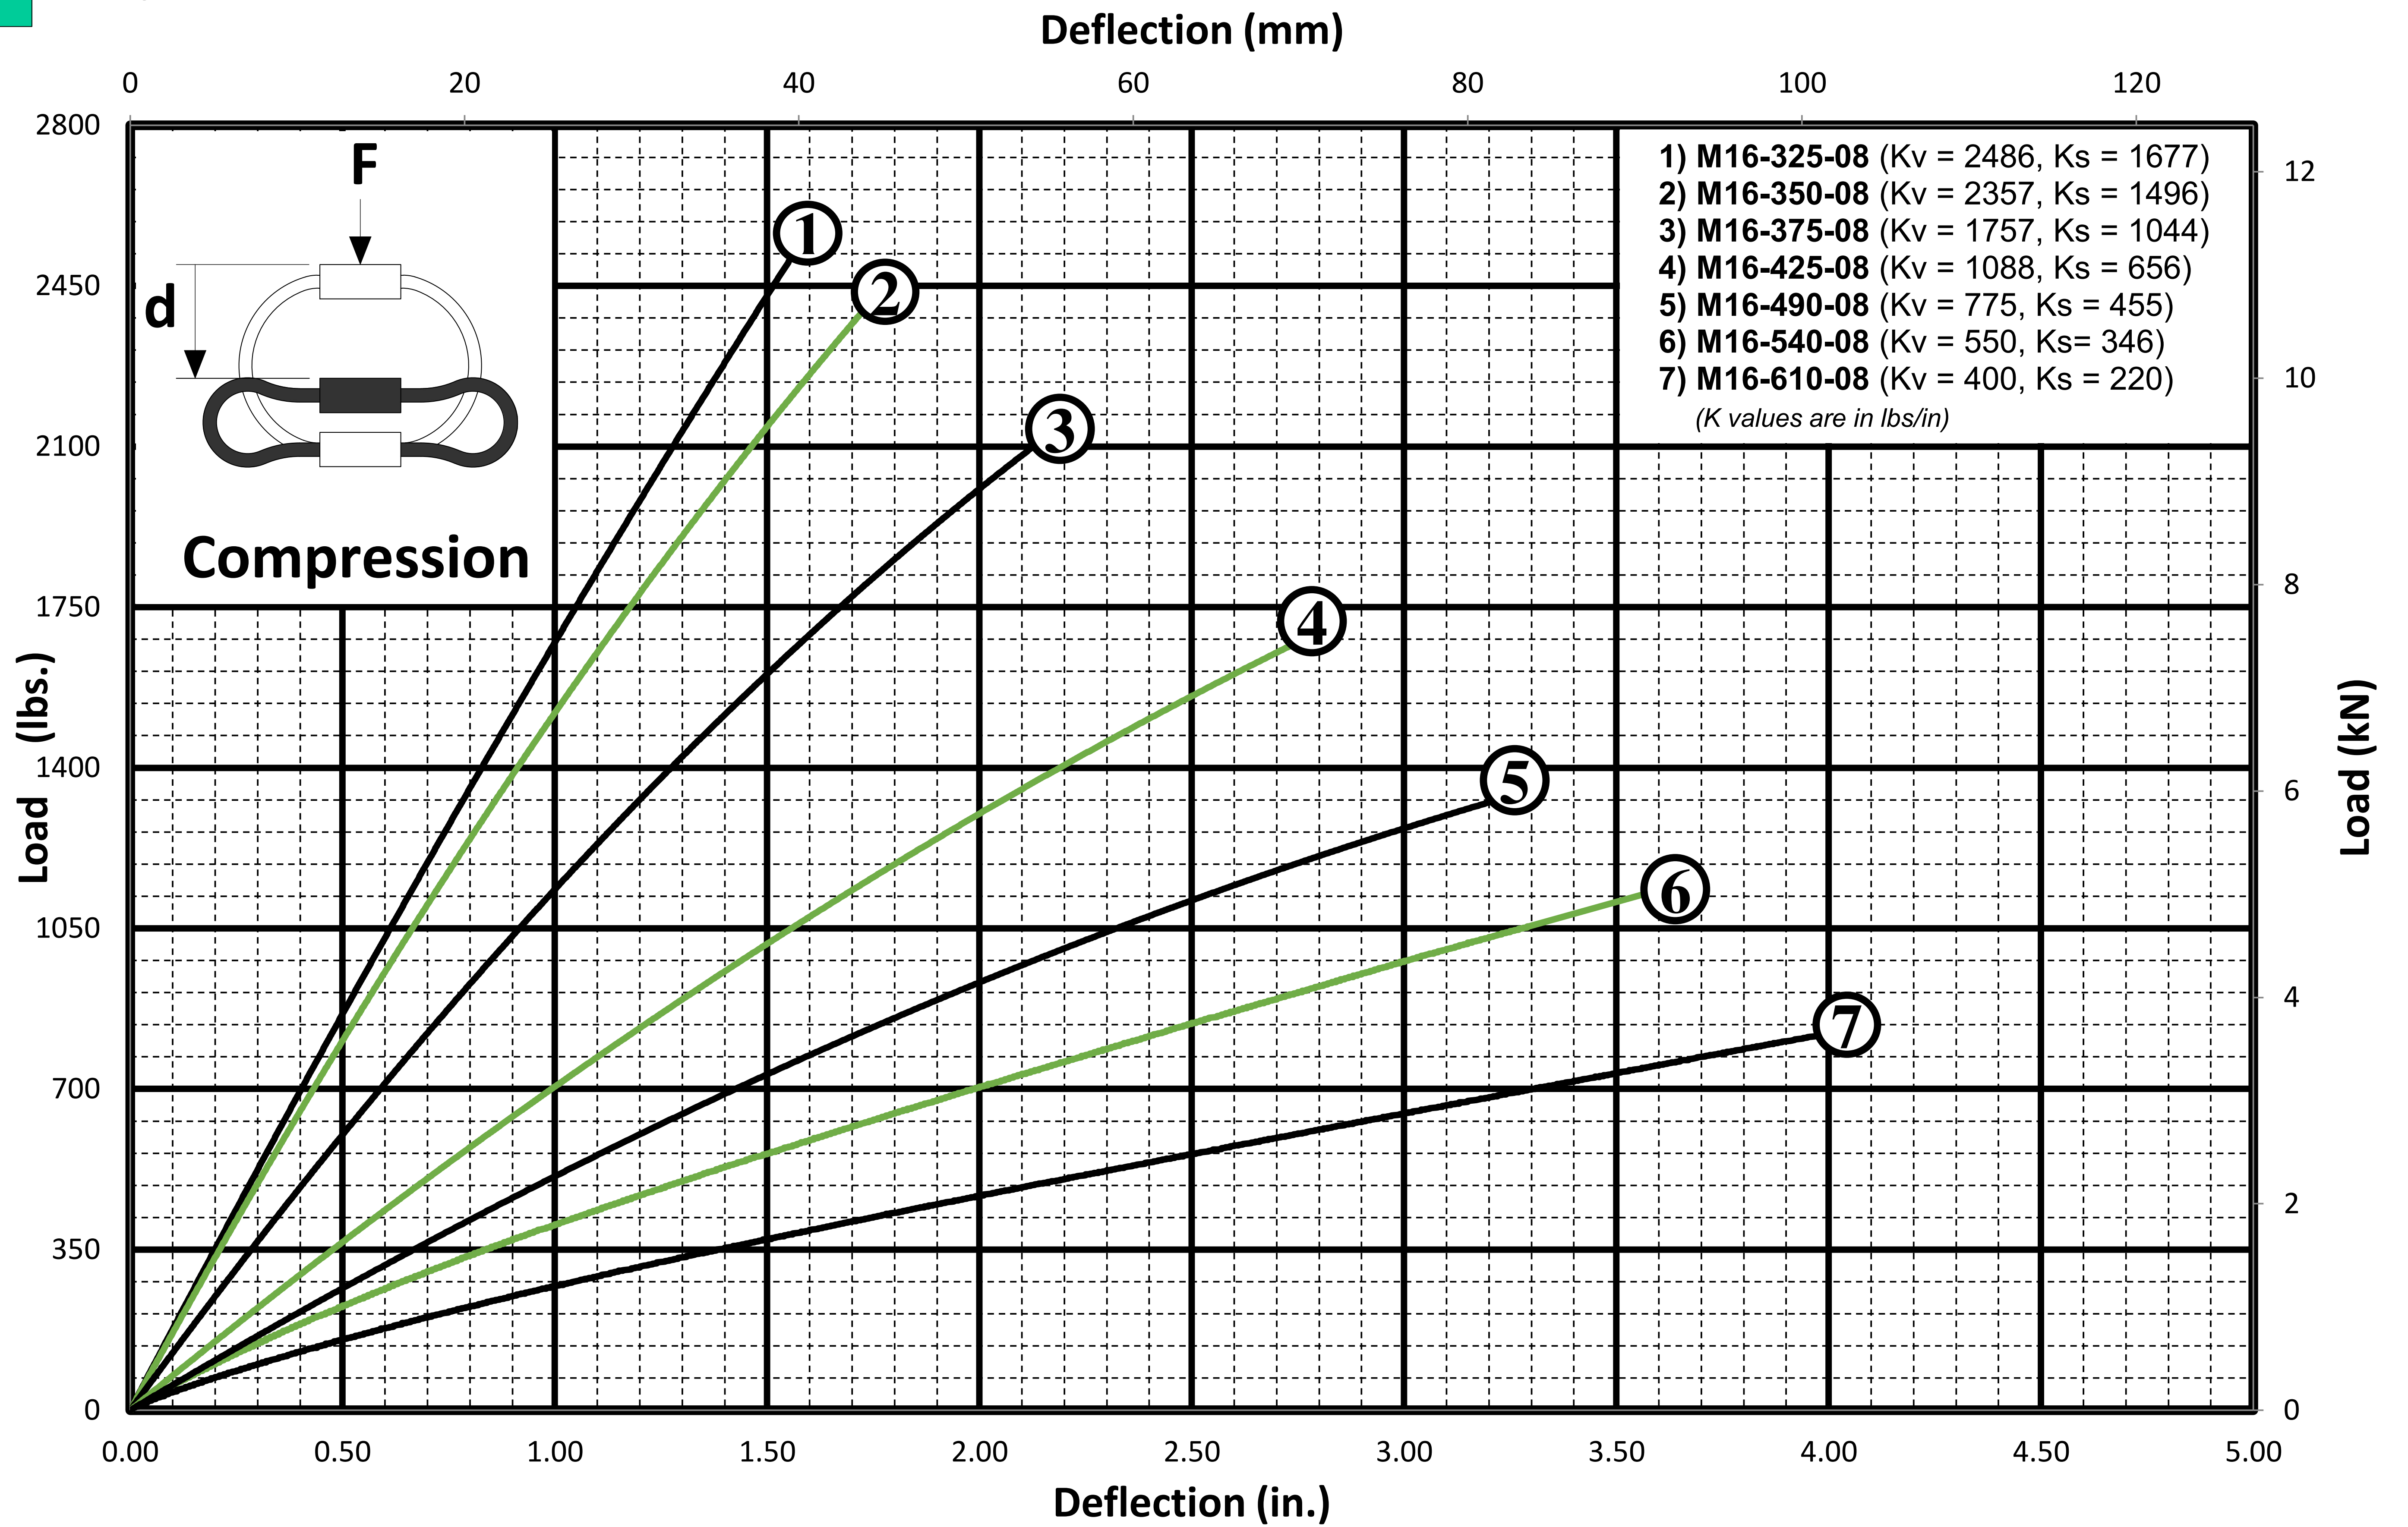

M16 SERIES

Design Data Sheet

1/2" DIAMETER CABLE

Helical Isolator

1/2" DIAMETER CABLE

Helical Isolator

1/2" DIAMETER CABLE

Helical Isolator