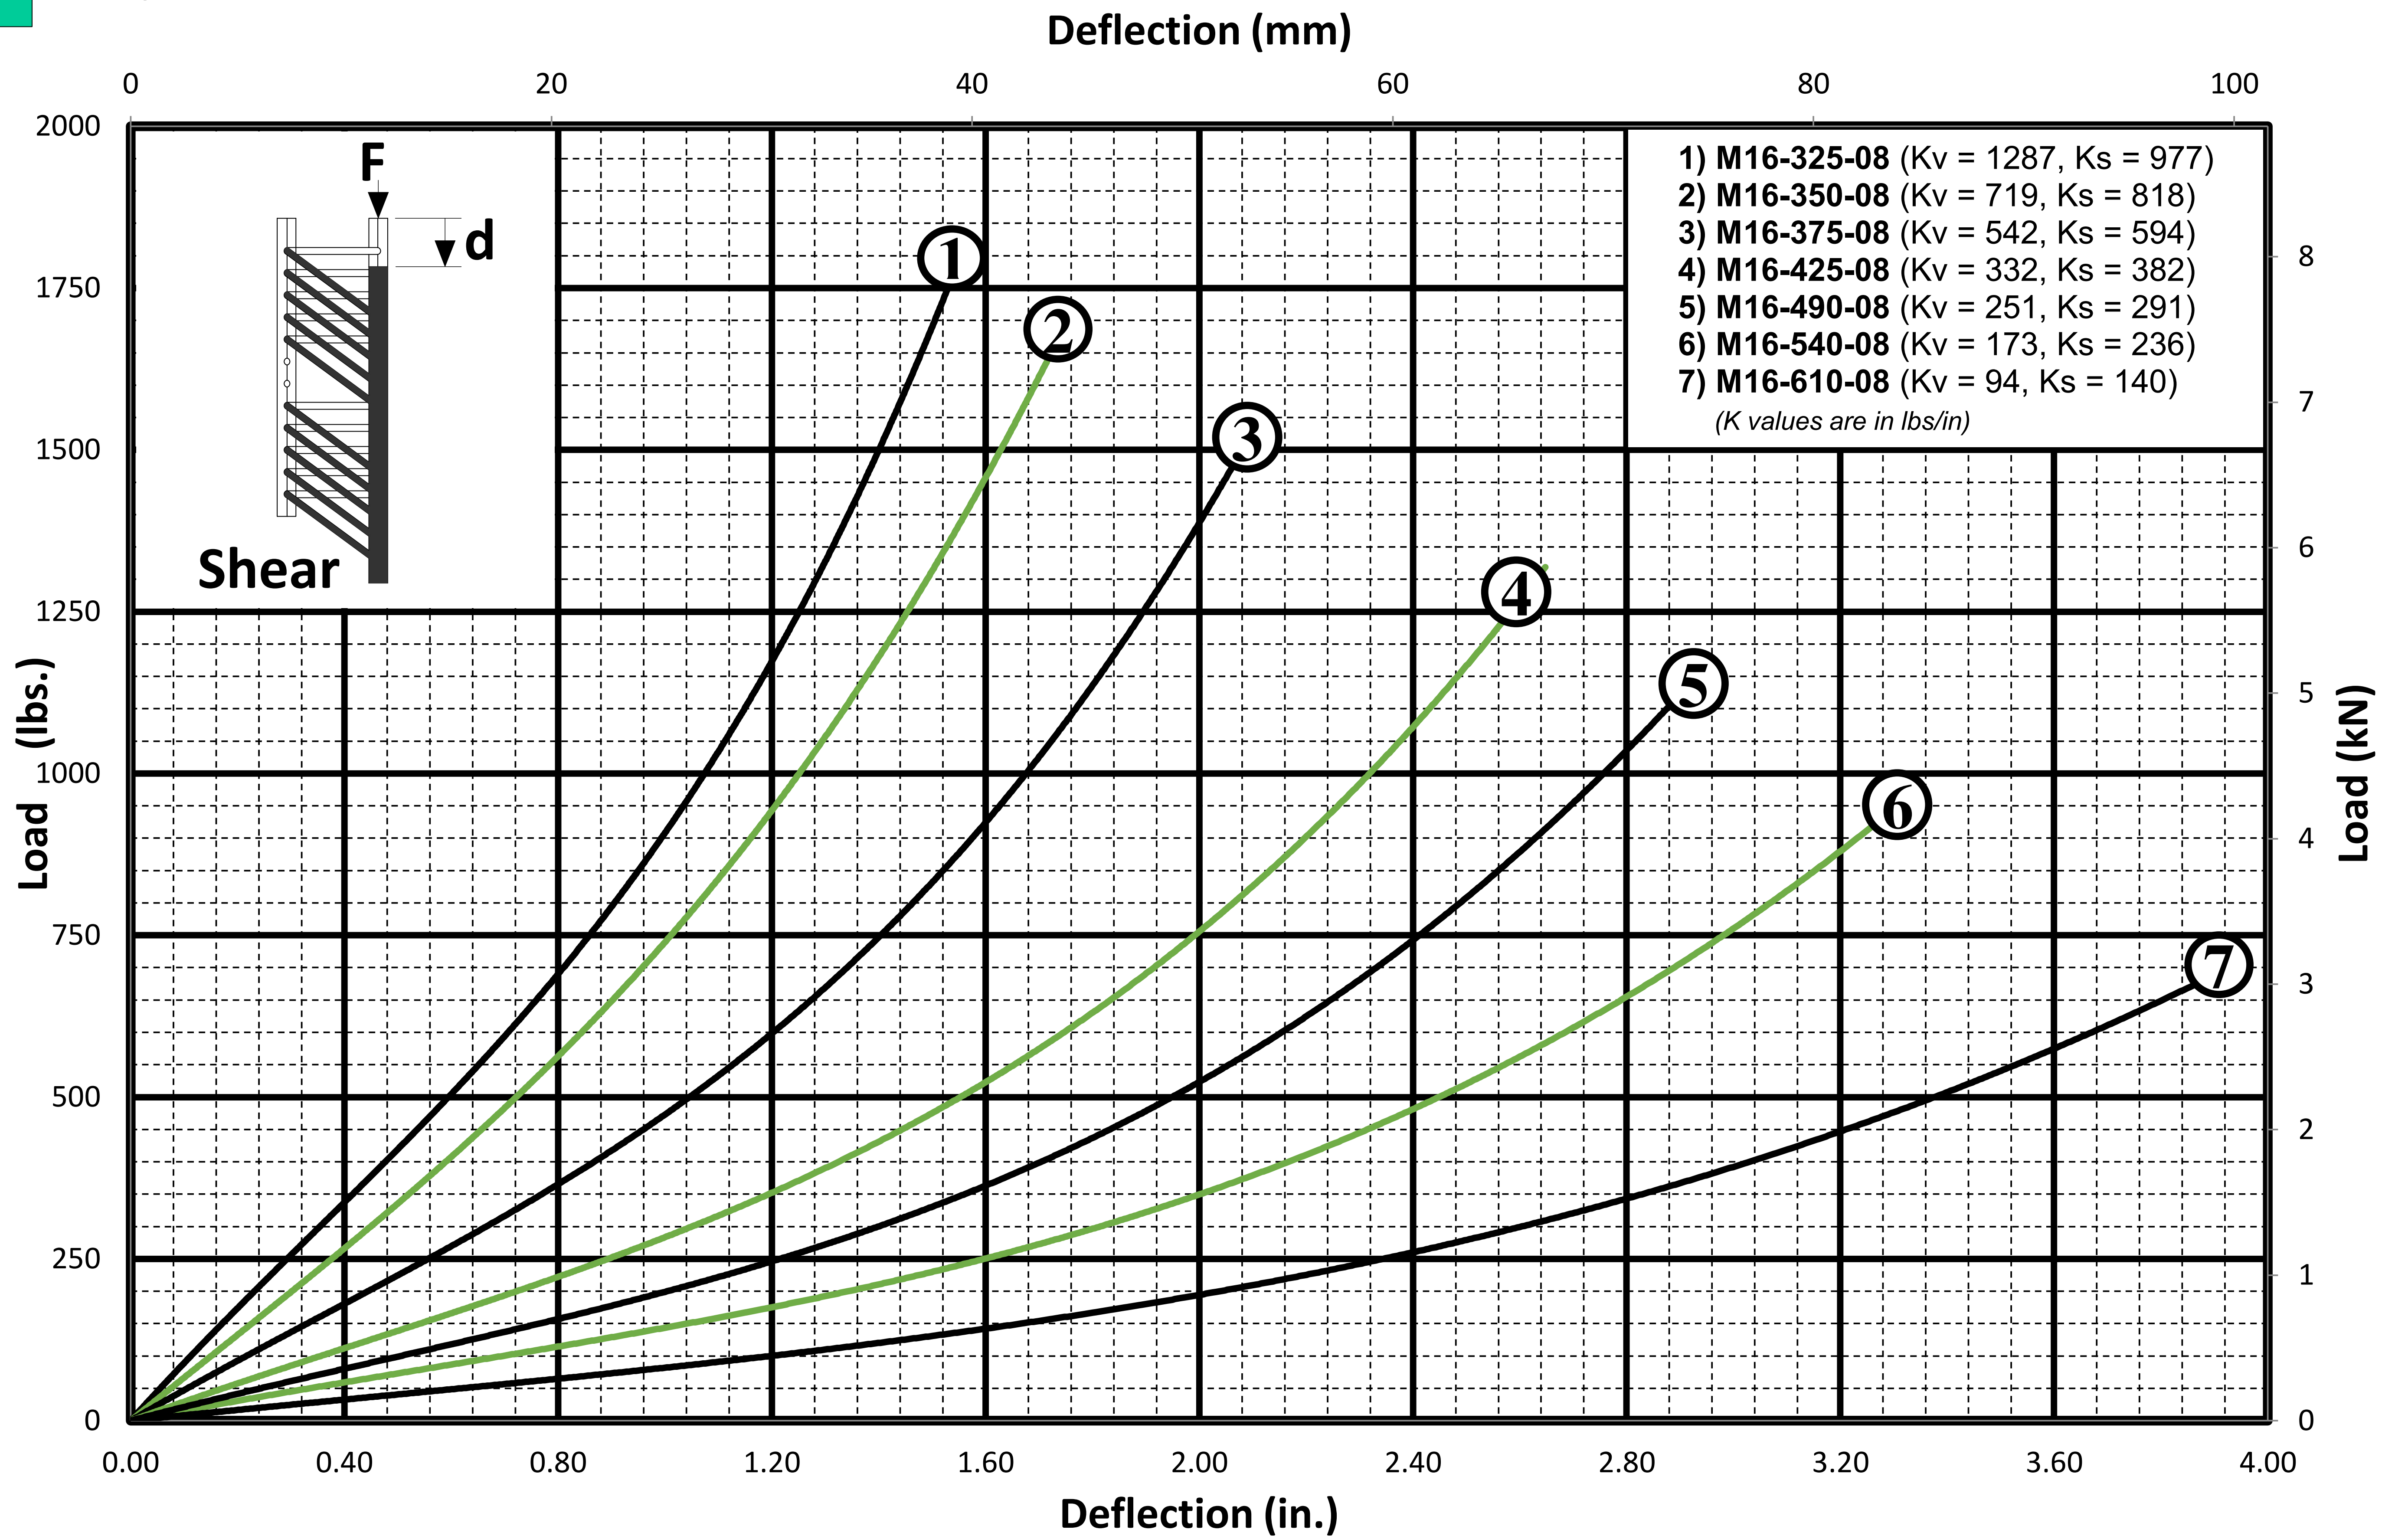

M16 SERIES

Design Data Sheet

1/2" DIAMETER CABLE

Helical Isolator

1/2" DIAMETER CABLE

Helical Isolator

1/2" DIAMETER CABLE

Helical Isolator