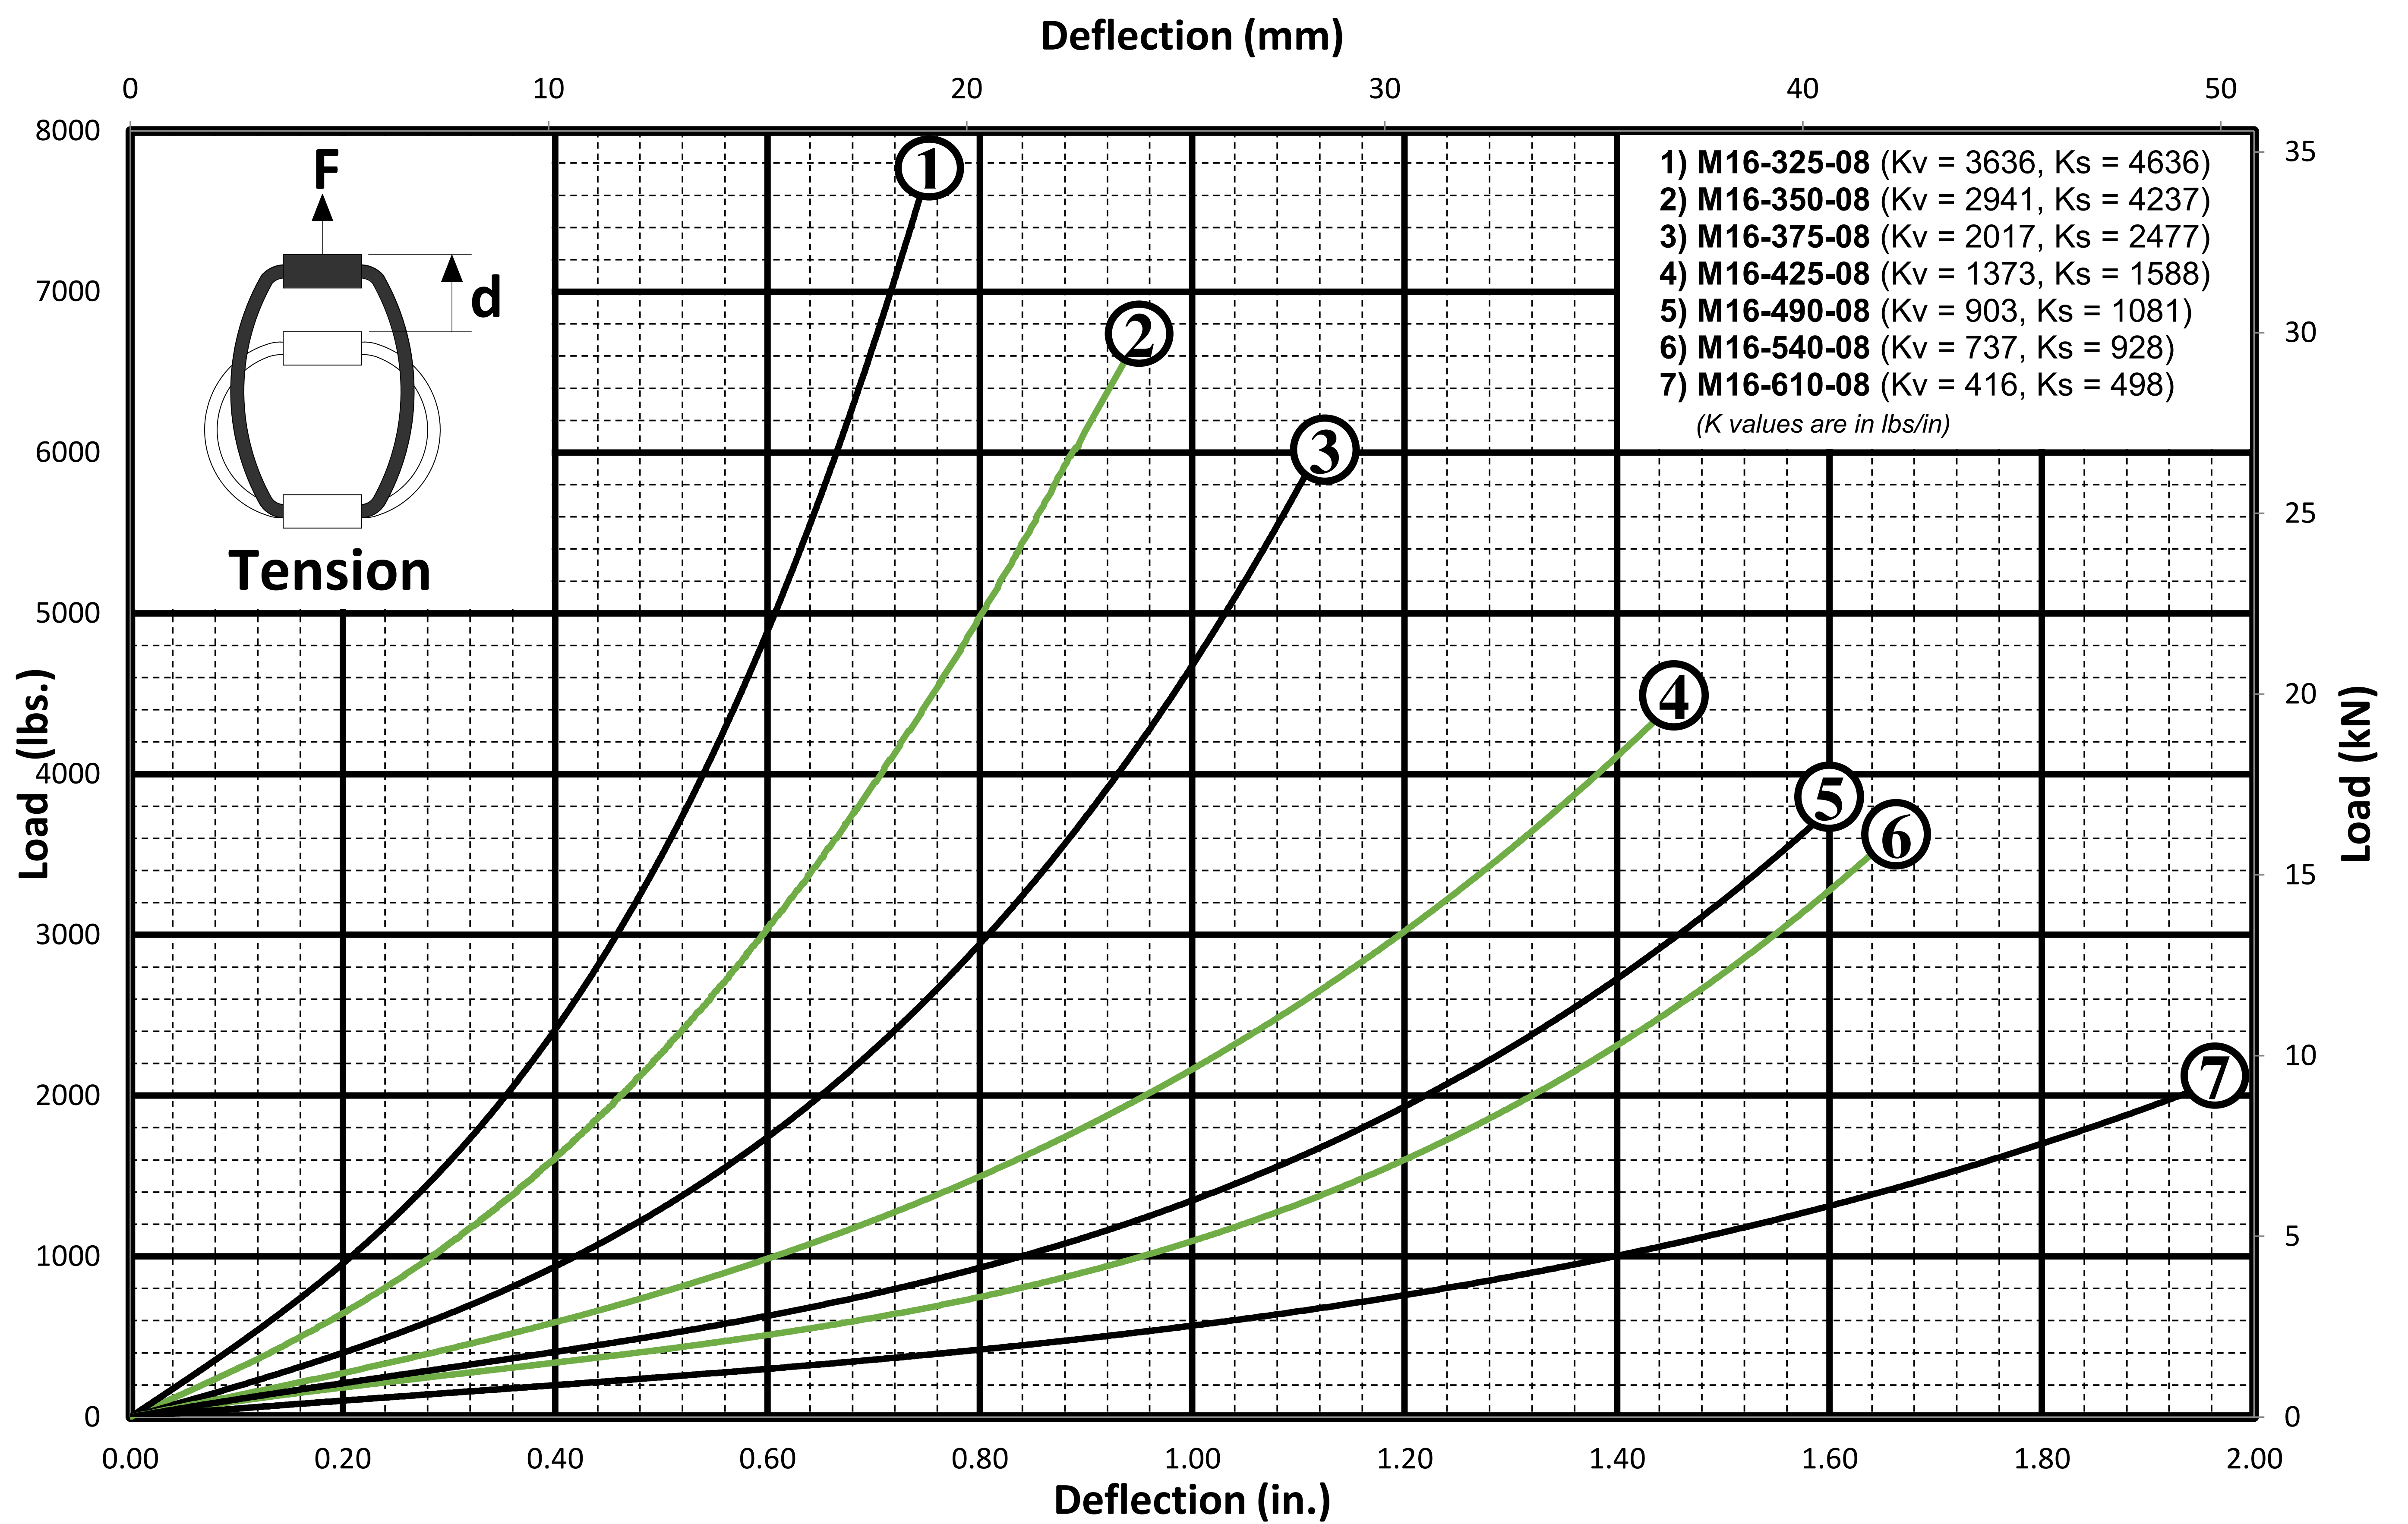

M16 SERIES

Design Data Sheet

1/2" DIAMETER CABLE

Helical Isolator

1/2" DIAMETER CABLE

Helical Isolator

1/2" DIAMETER CABLE

Helical Isolator