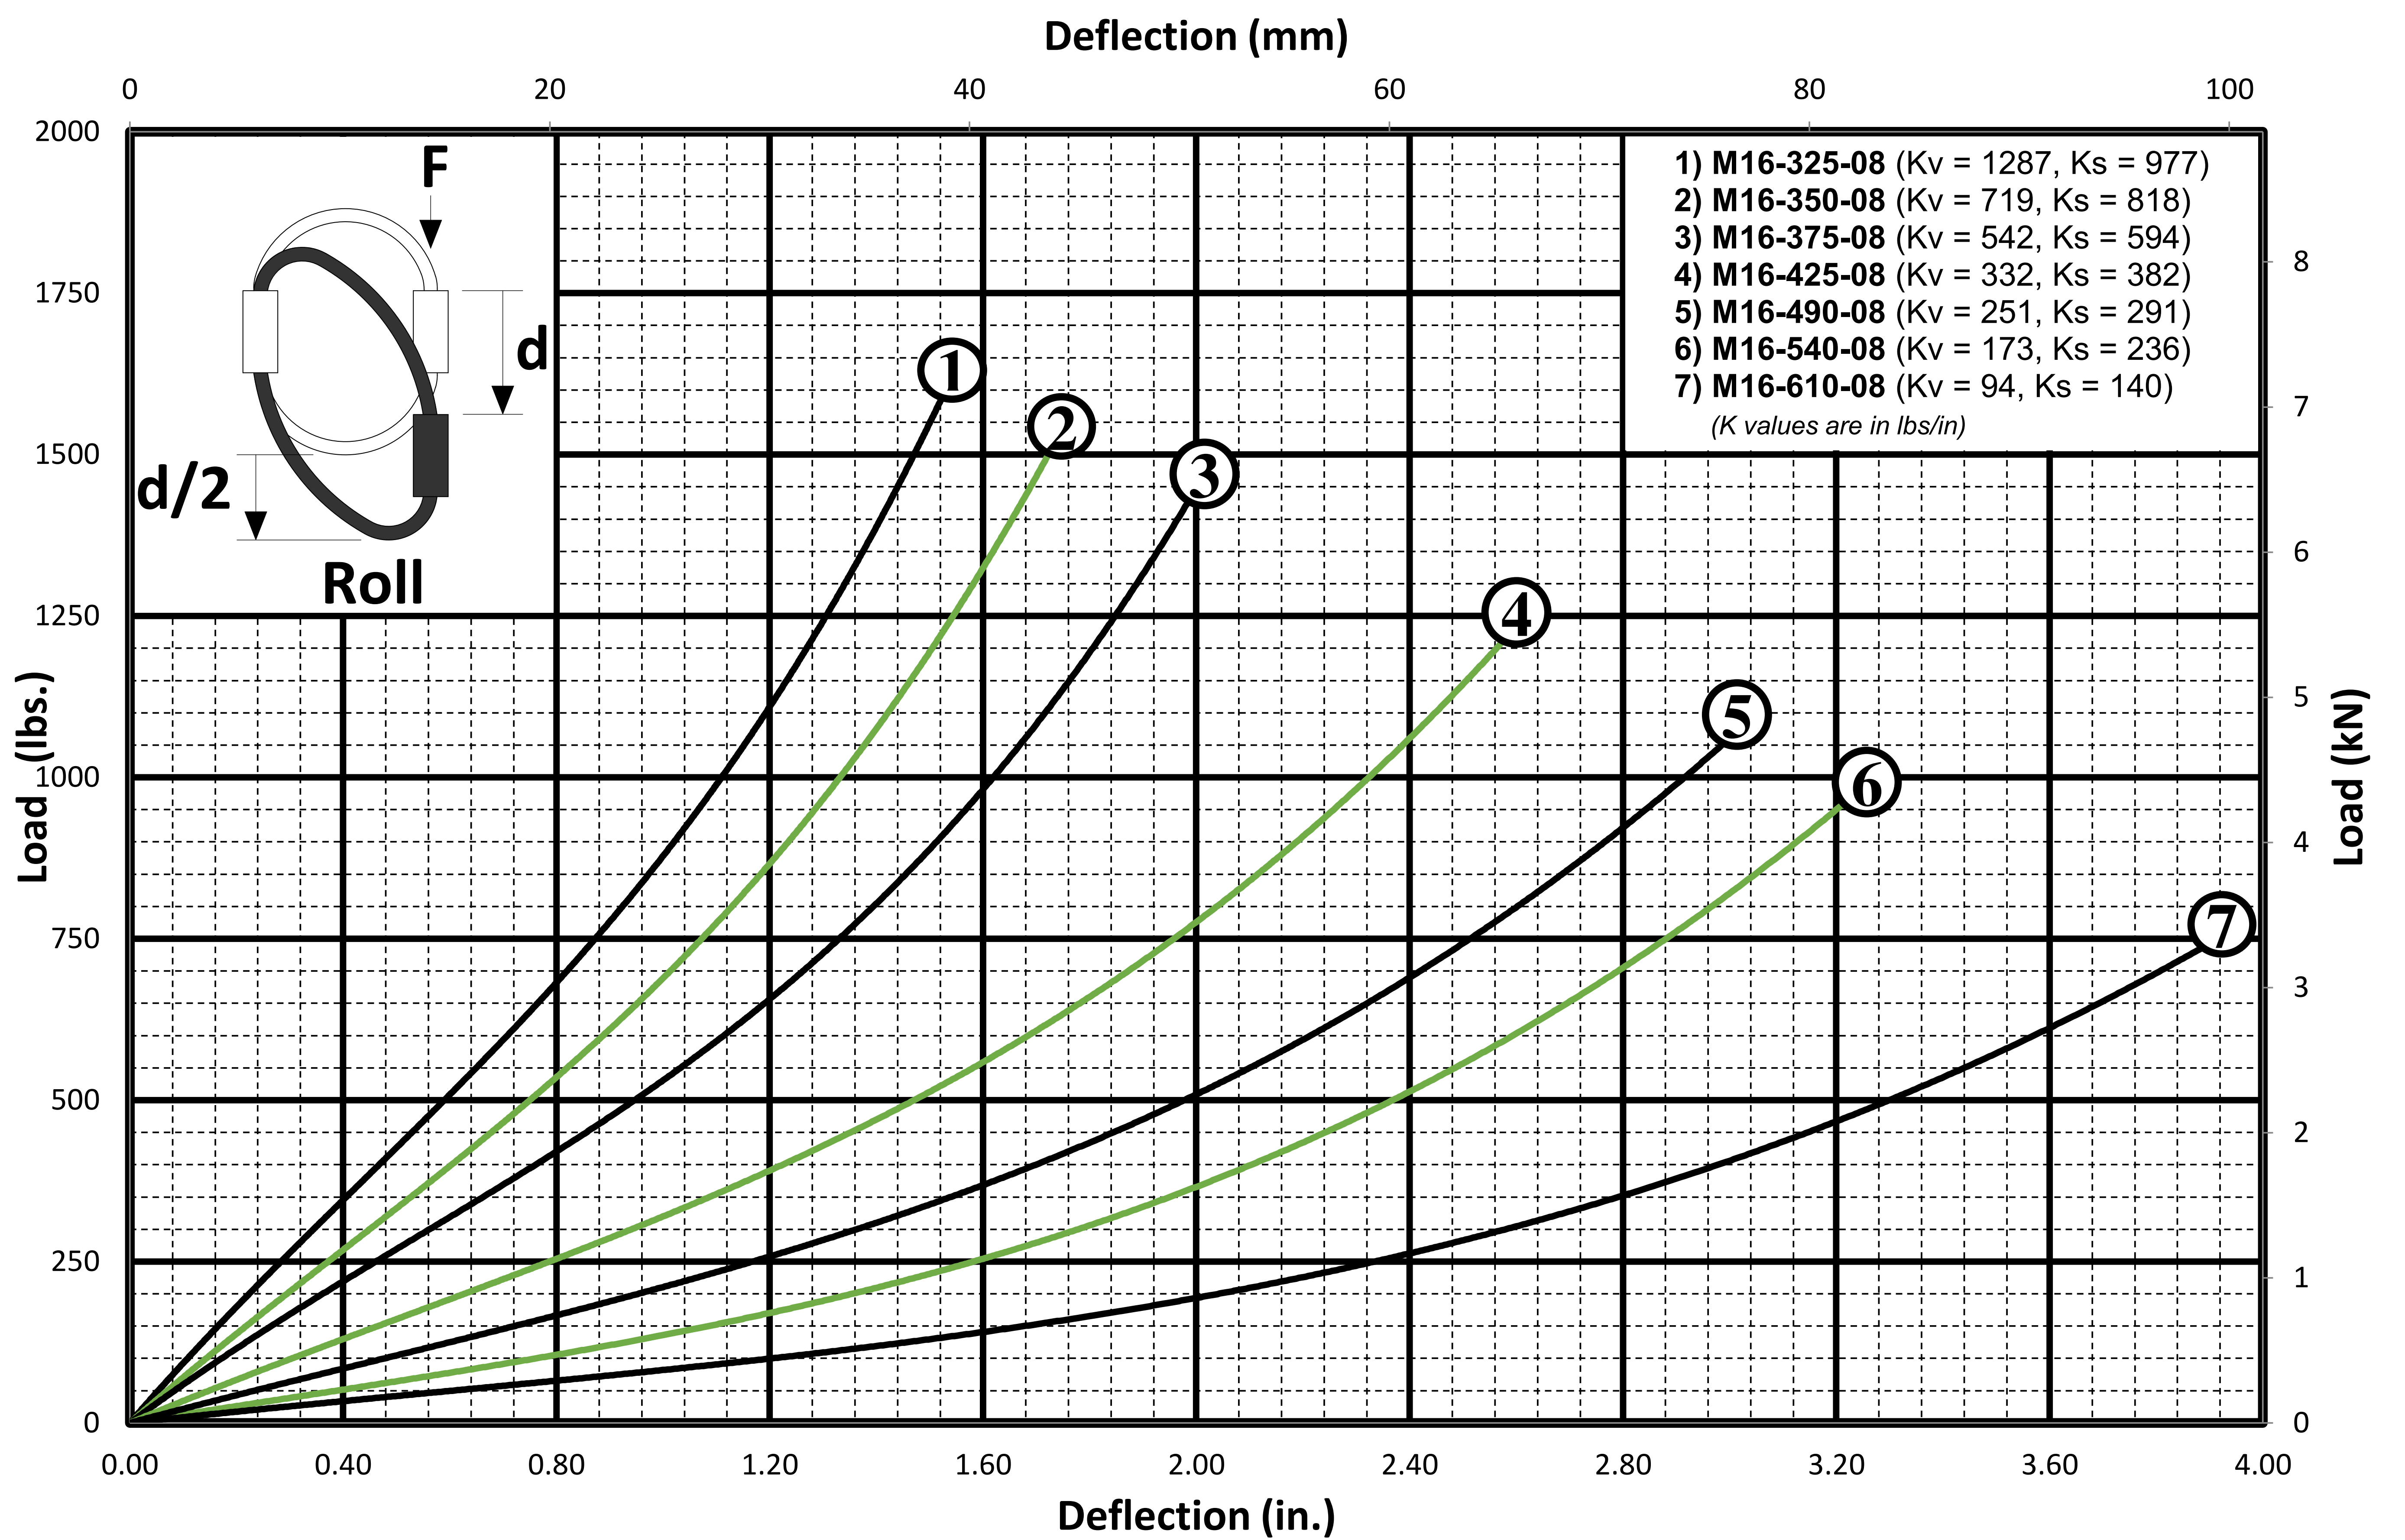

M16 SERIES

Design Data Sheet

1/2" DIAMETER CABLE

Helical Isolator

1/2" DIAMETER CABLE

Helical Isolator

1/2" DIAMETER CABLE

Helical Isolator