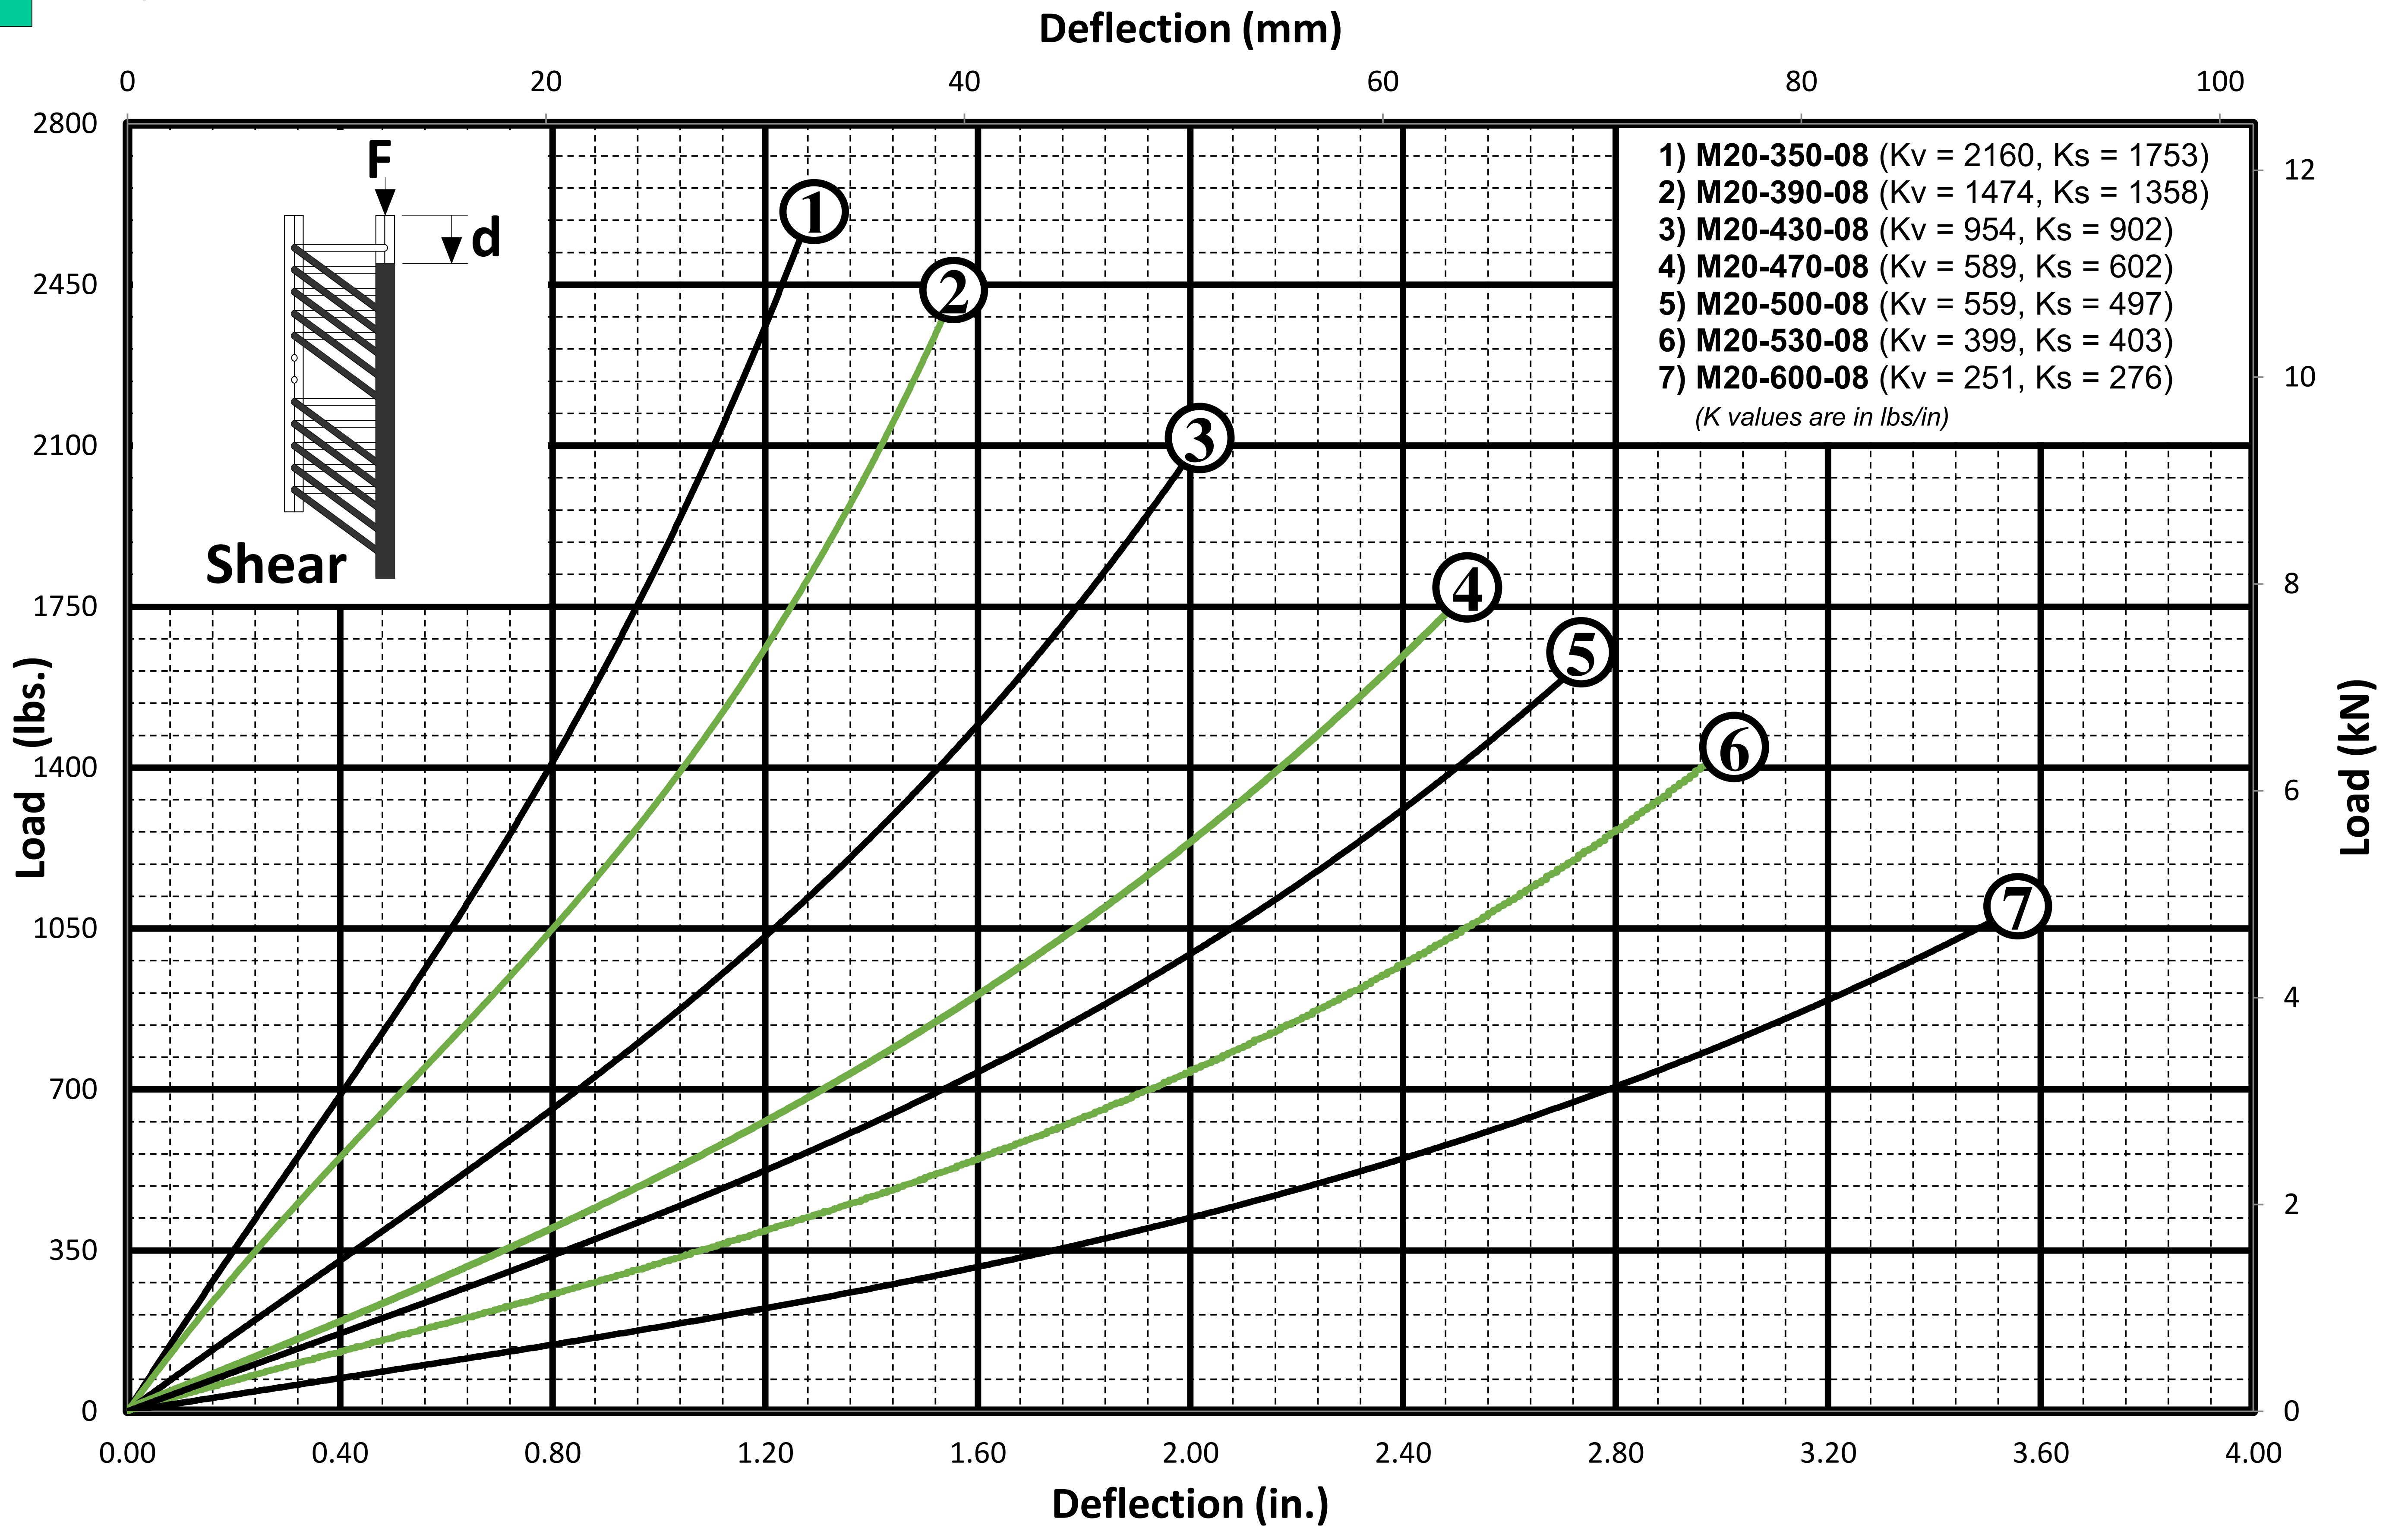

M20 SERIES

5/8" DIAMETER CABLE

Helical Isolator

M20 SERIES

5/8" DIAMETER CABLE

Helical Isolator

M20 SERIES

Design Data Sheet

5/8" DIAMETER CABLE

Helical Isolator