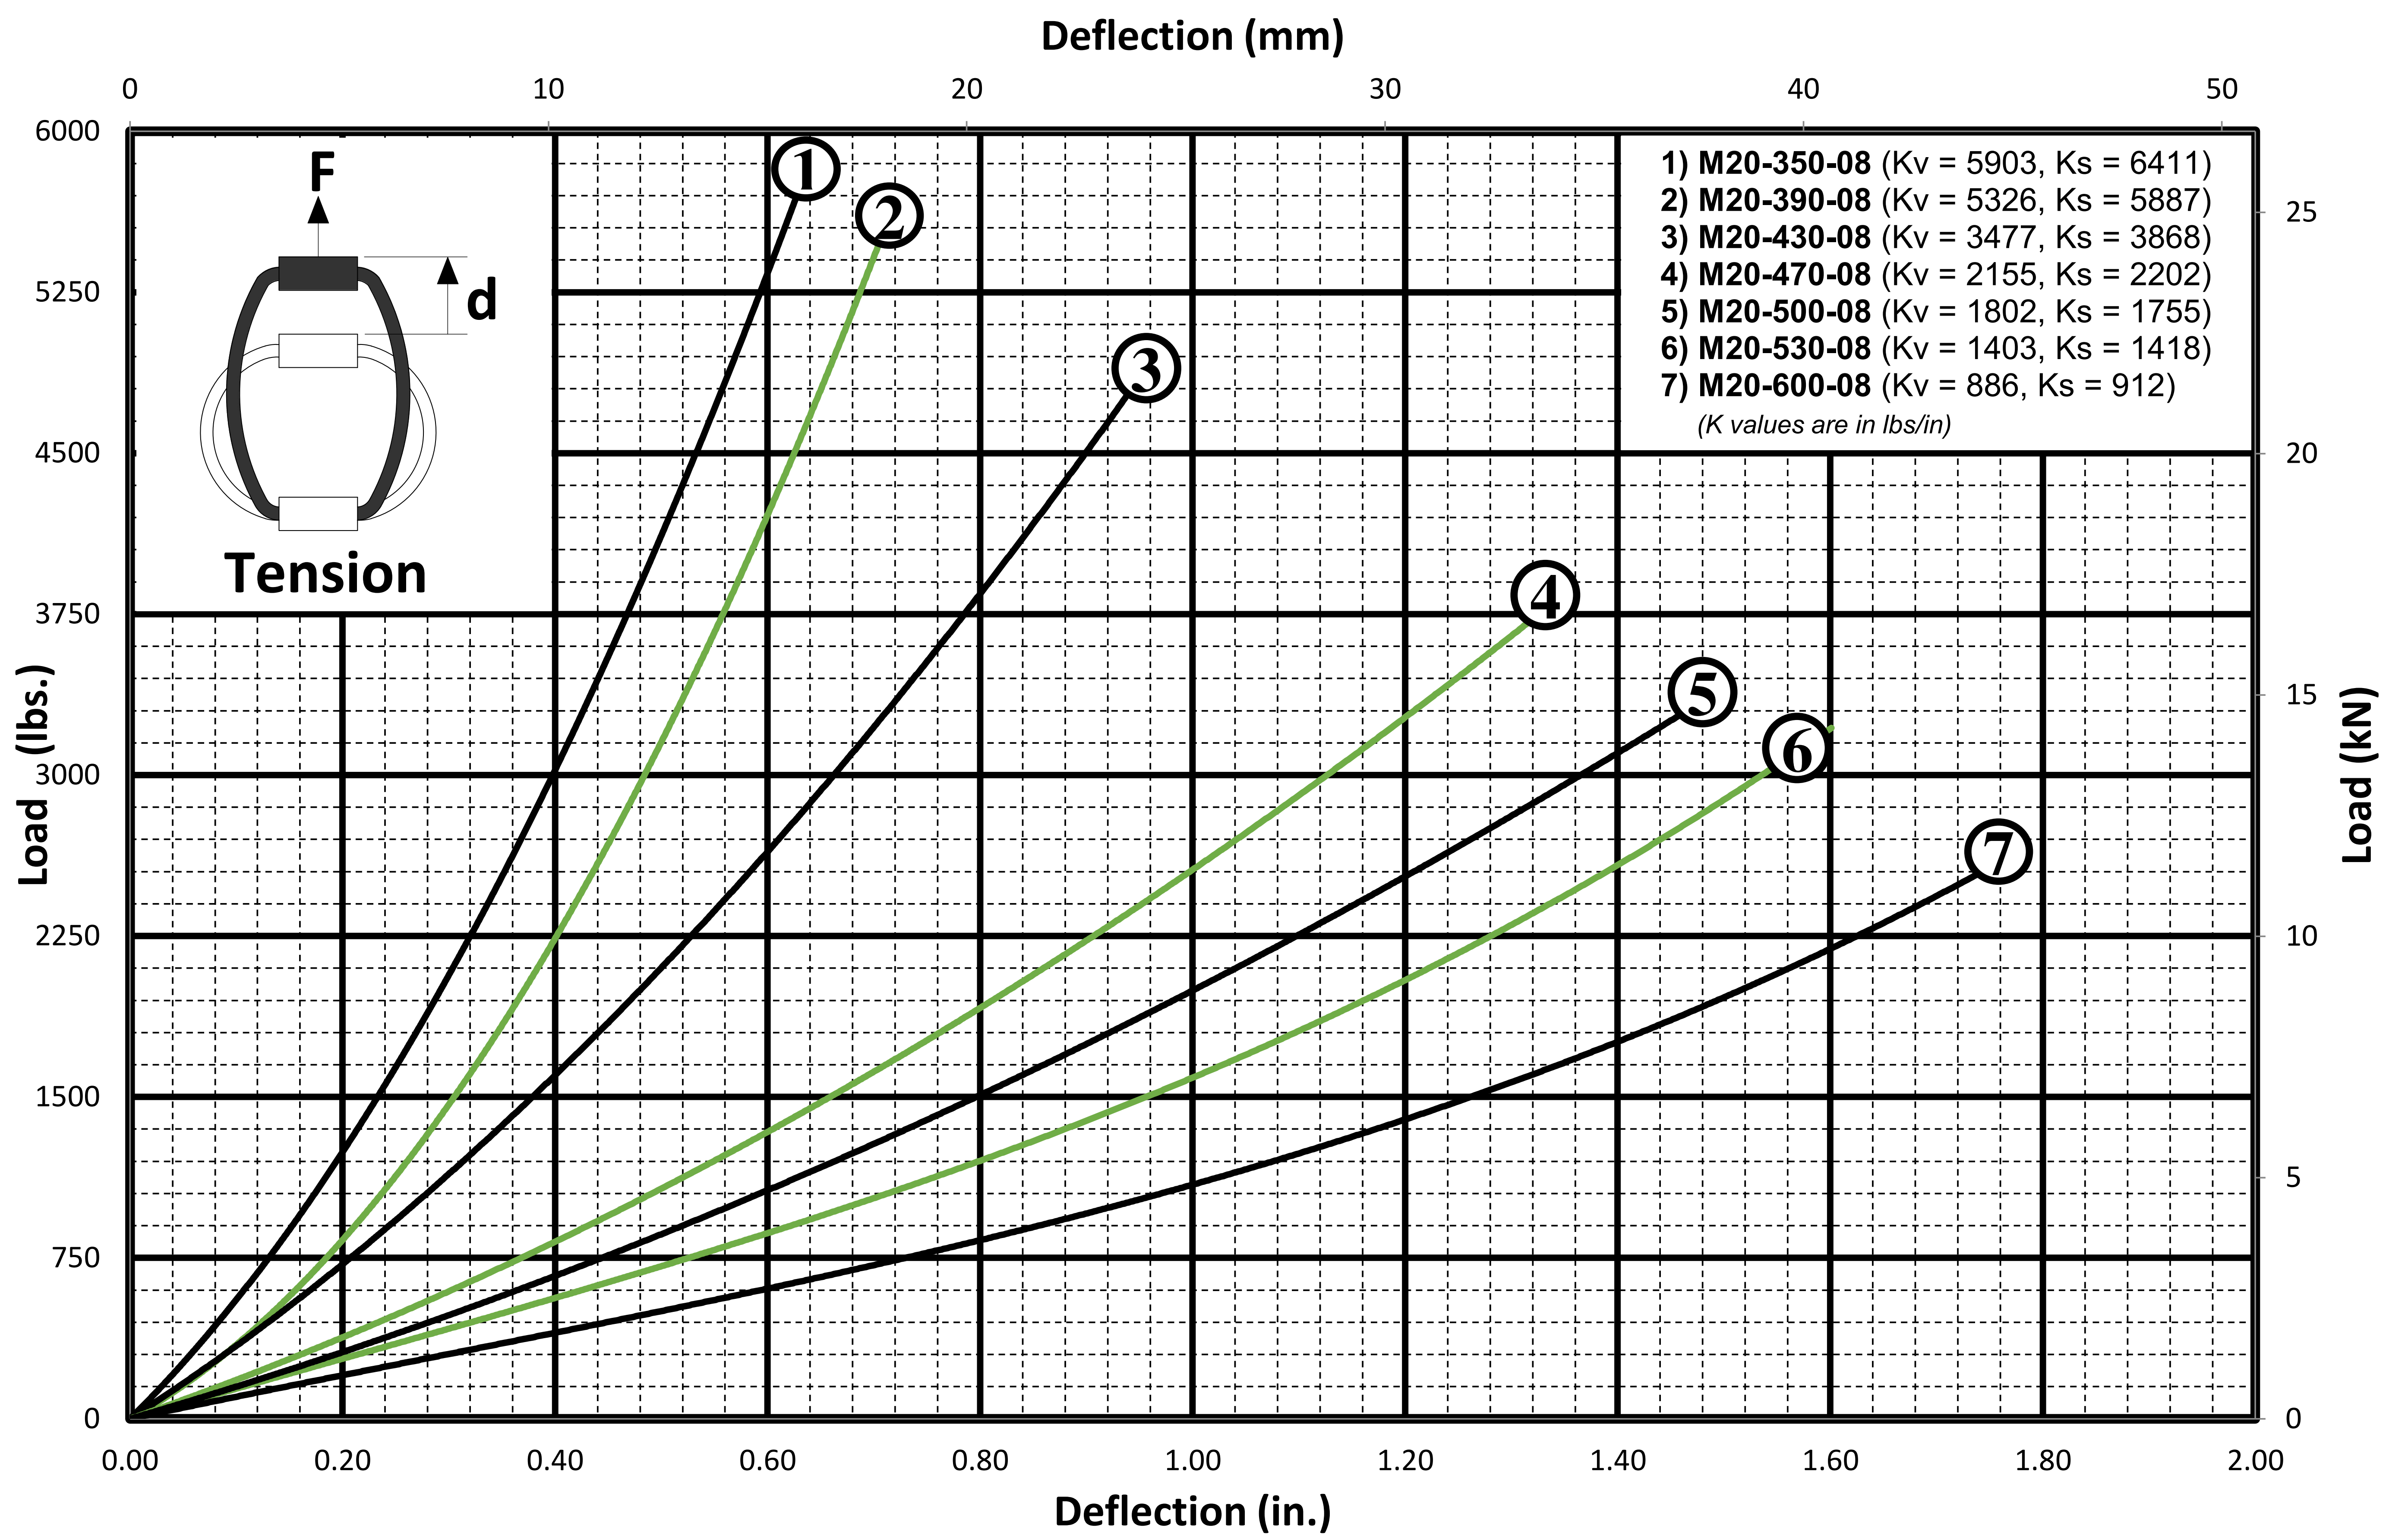

M20 SERIES

5/8" DIAMETER CABLE

Helical Isolator

M20 SERIES

5/8" DIAMETER CABLE

Helical Isolator

M20 SERIES

Design Data Sheet

5/8" DIAMETER CABLE

Helical Isolator