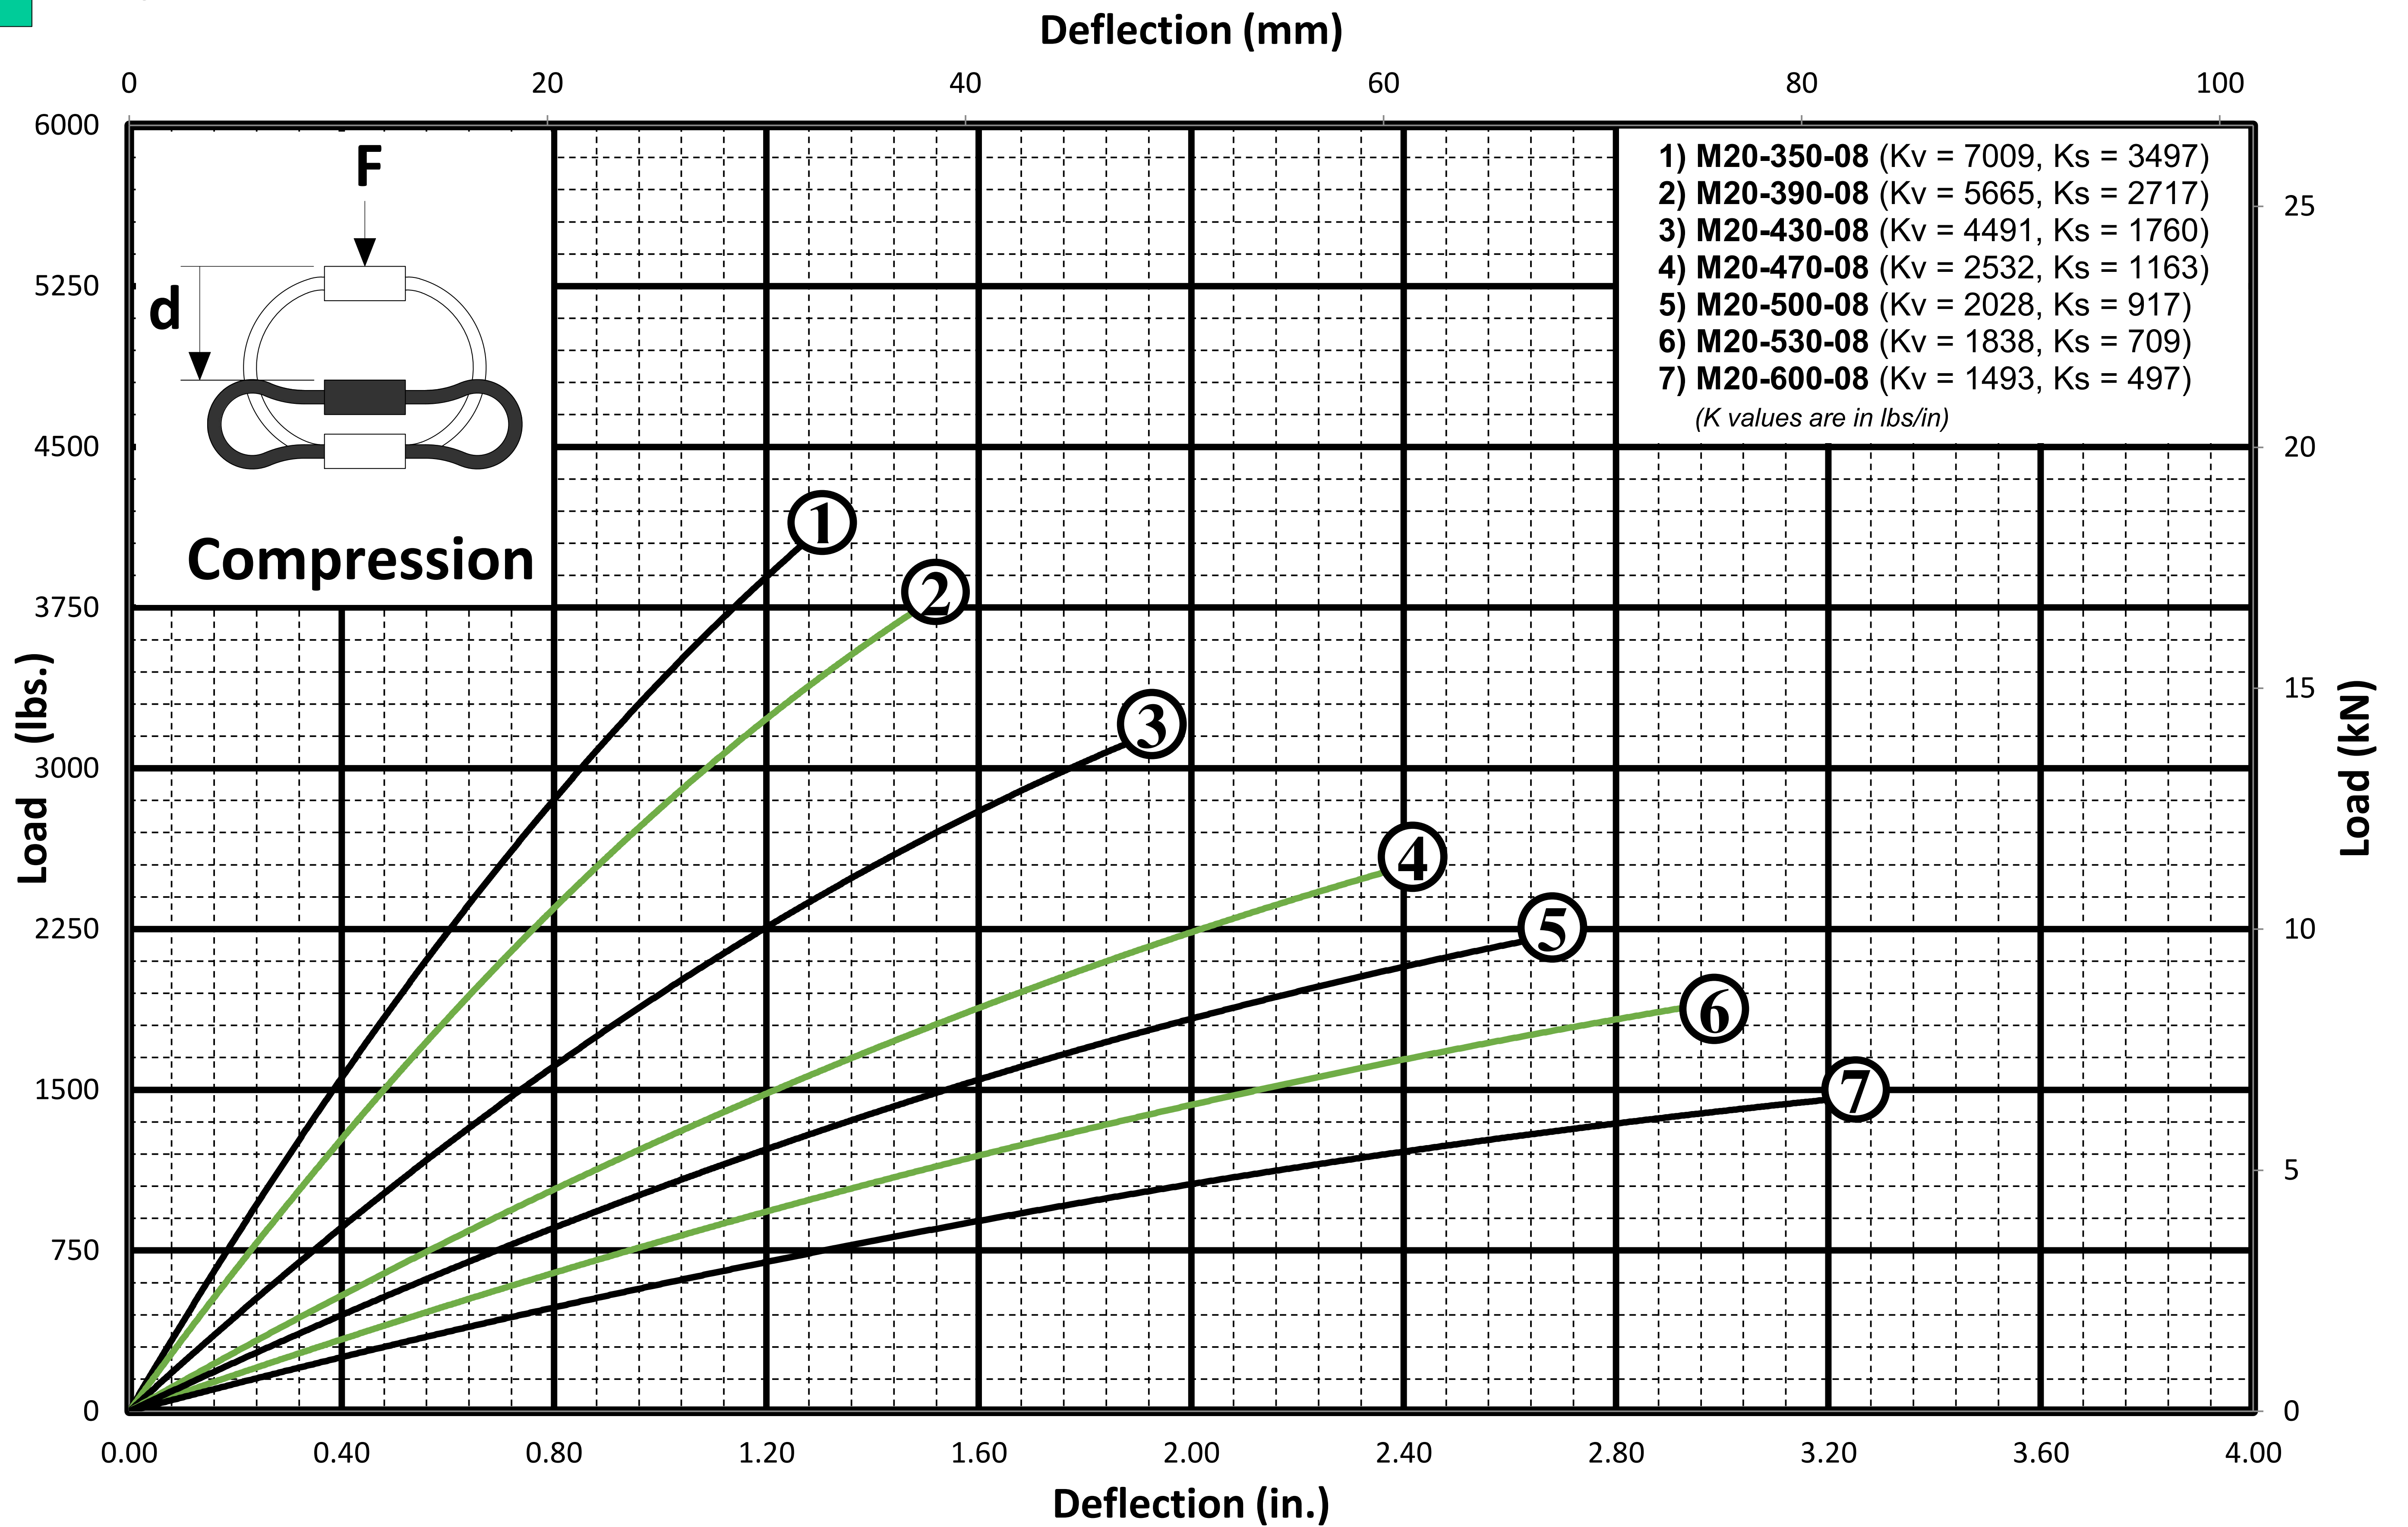

M20 SERIES

5/8" DIAMETER CABLE

Helical Isolator

M20 SERIES

5/8" DIAMETER CABLE

Helical Isolator

M20 SERIES

Design Data Sheet

5/8" DIAMETER CABLE

Helical Isolator