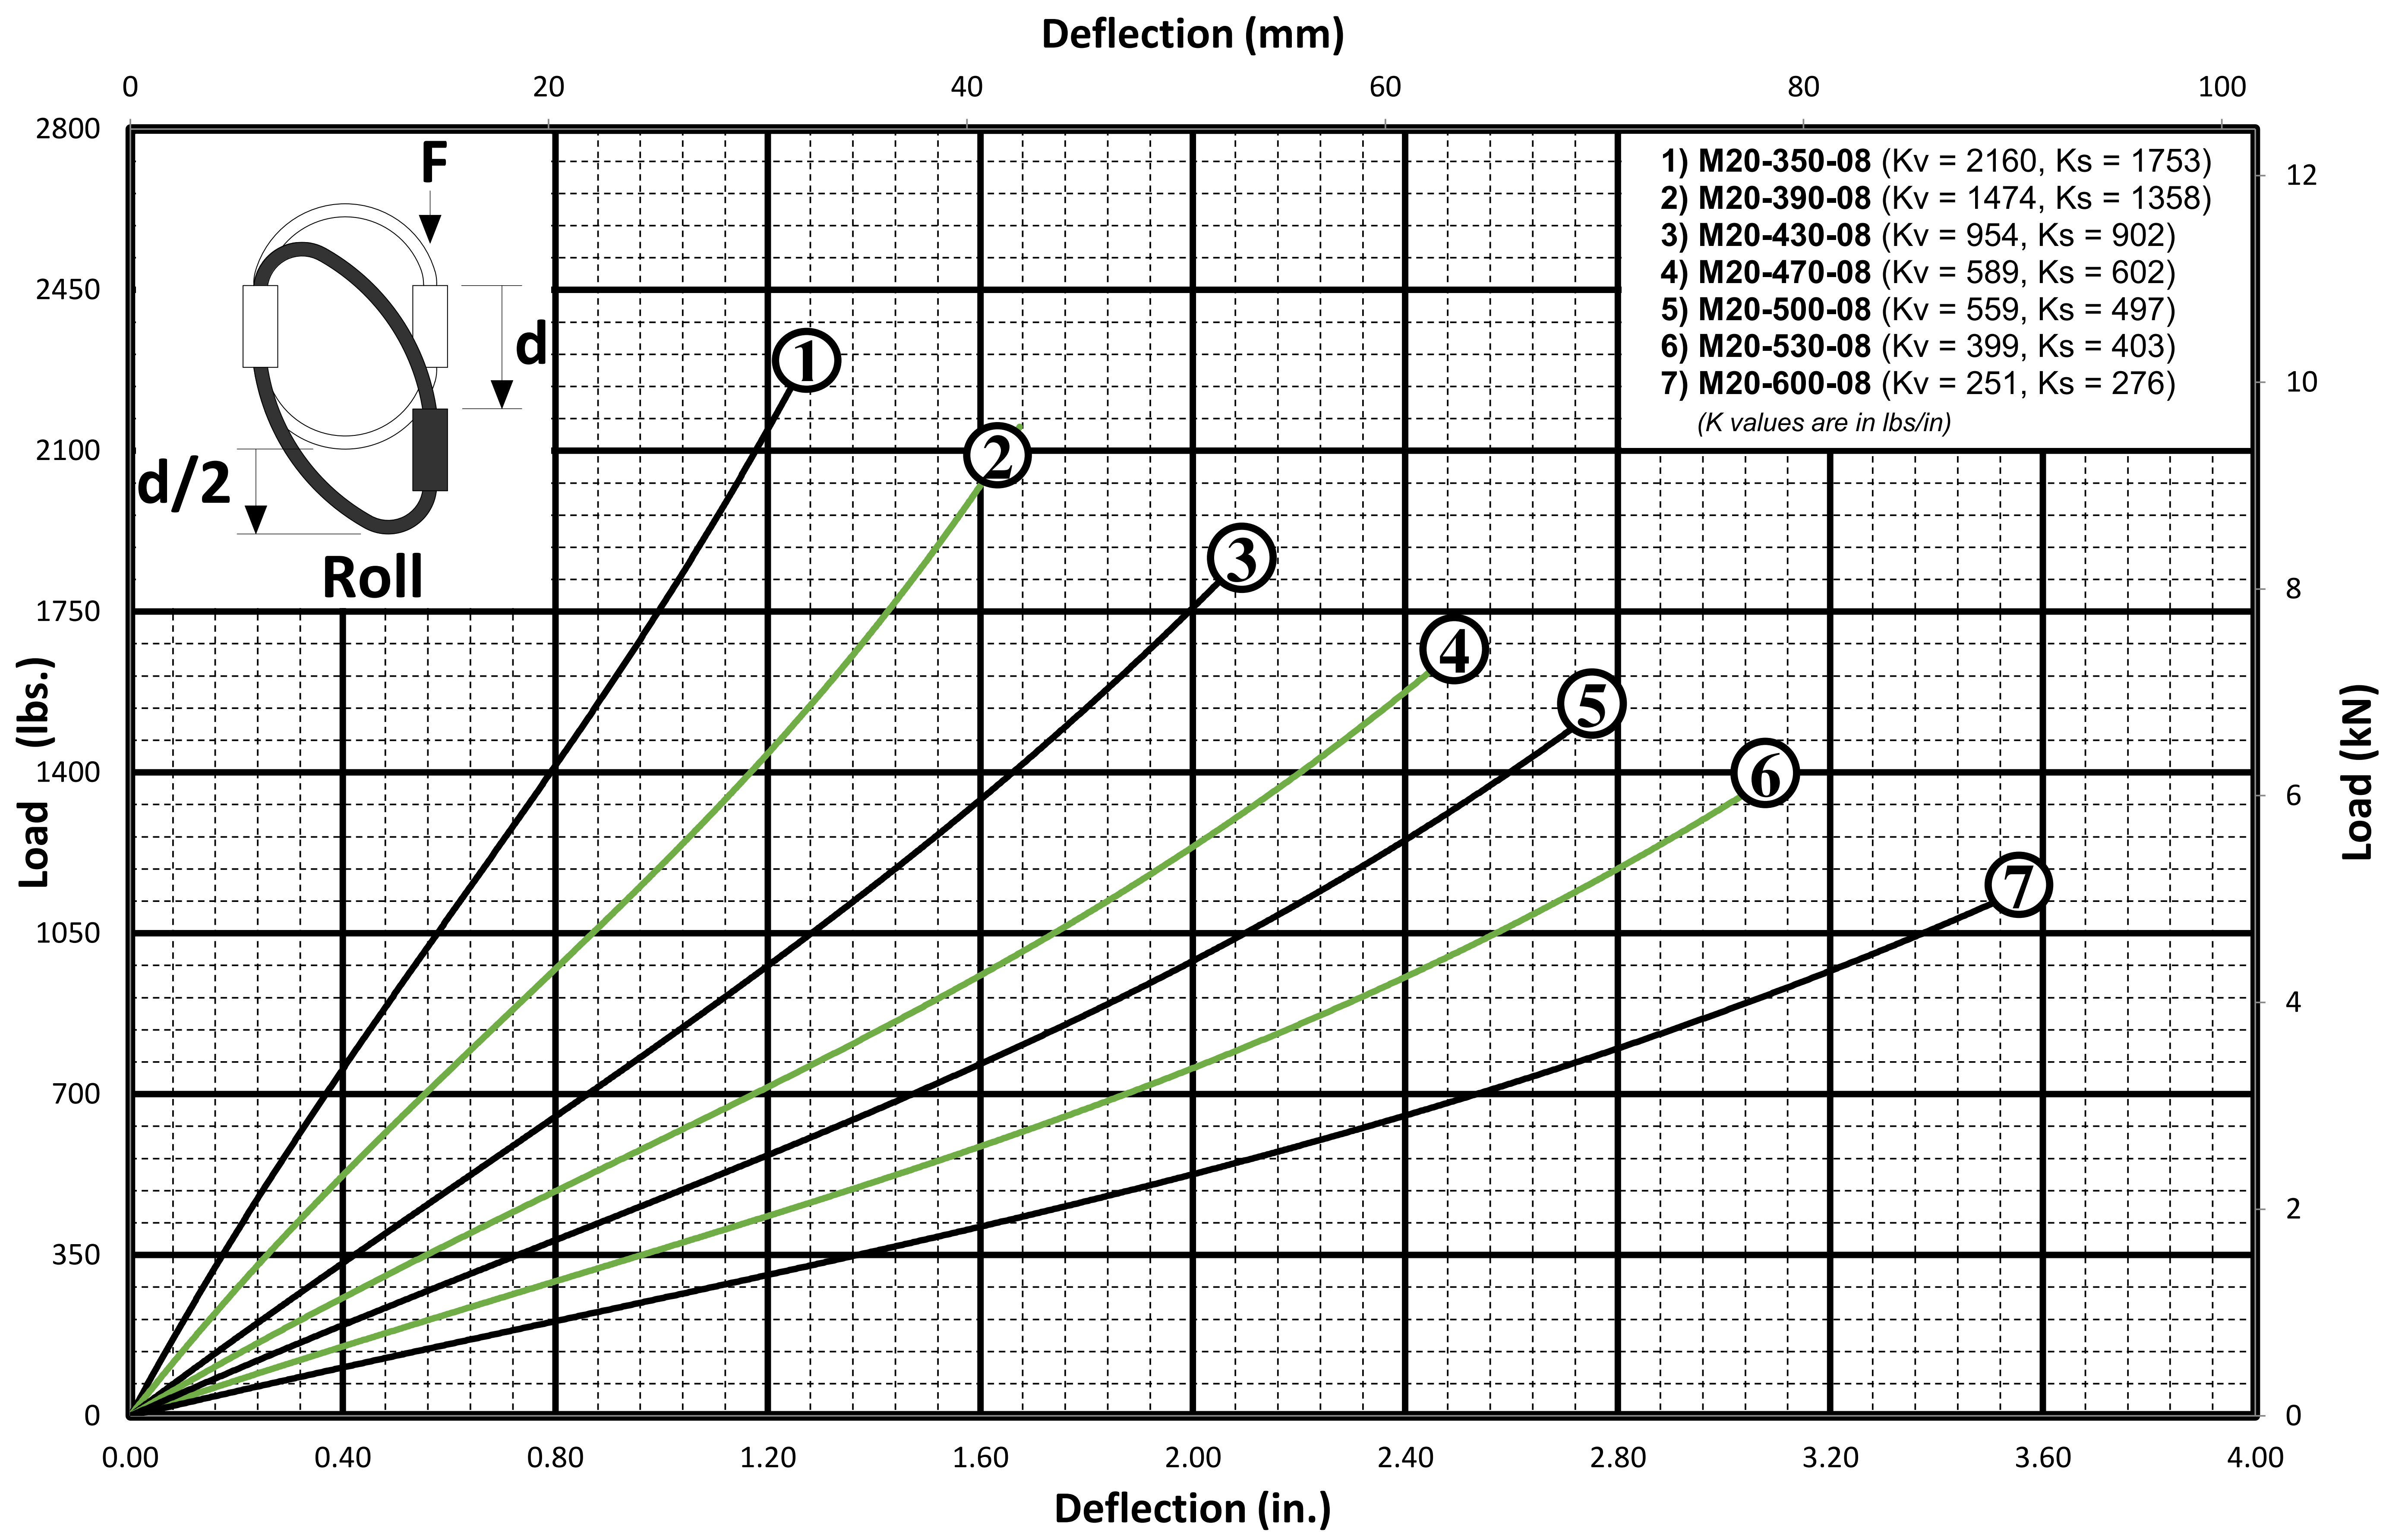

M20 SERIES

5/8" DIAMETER CABLE

Helical Isolator

M20 SERIES

5/8" DIAMETER CABLE

Helical Isolator

M20 SERIES

Design Data Sheet

5/8" DIAMETER CABLE

Helical Isolator