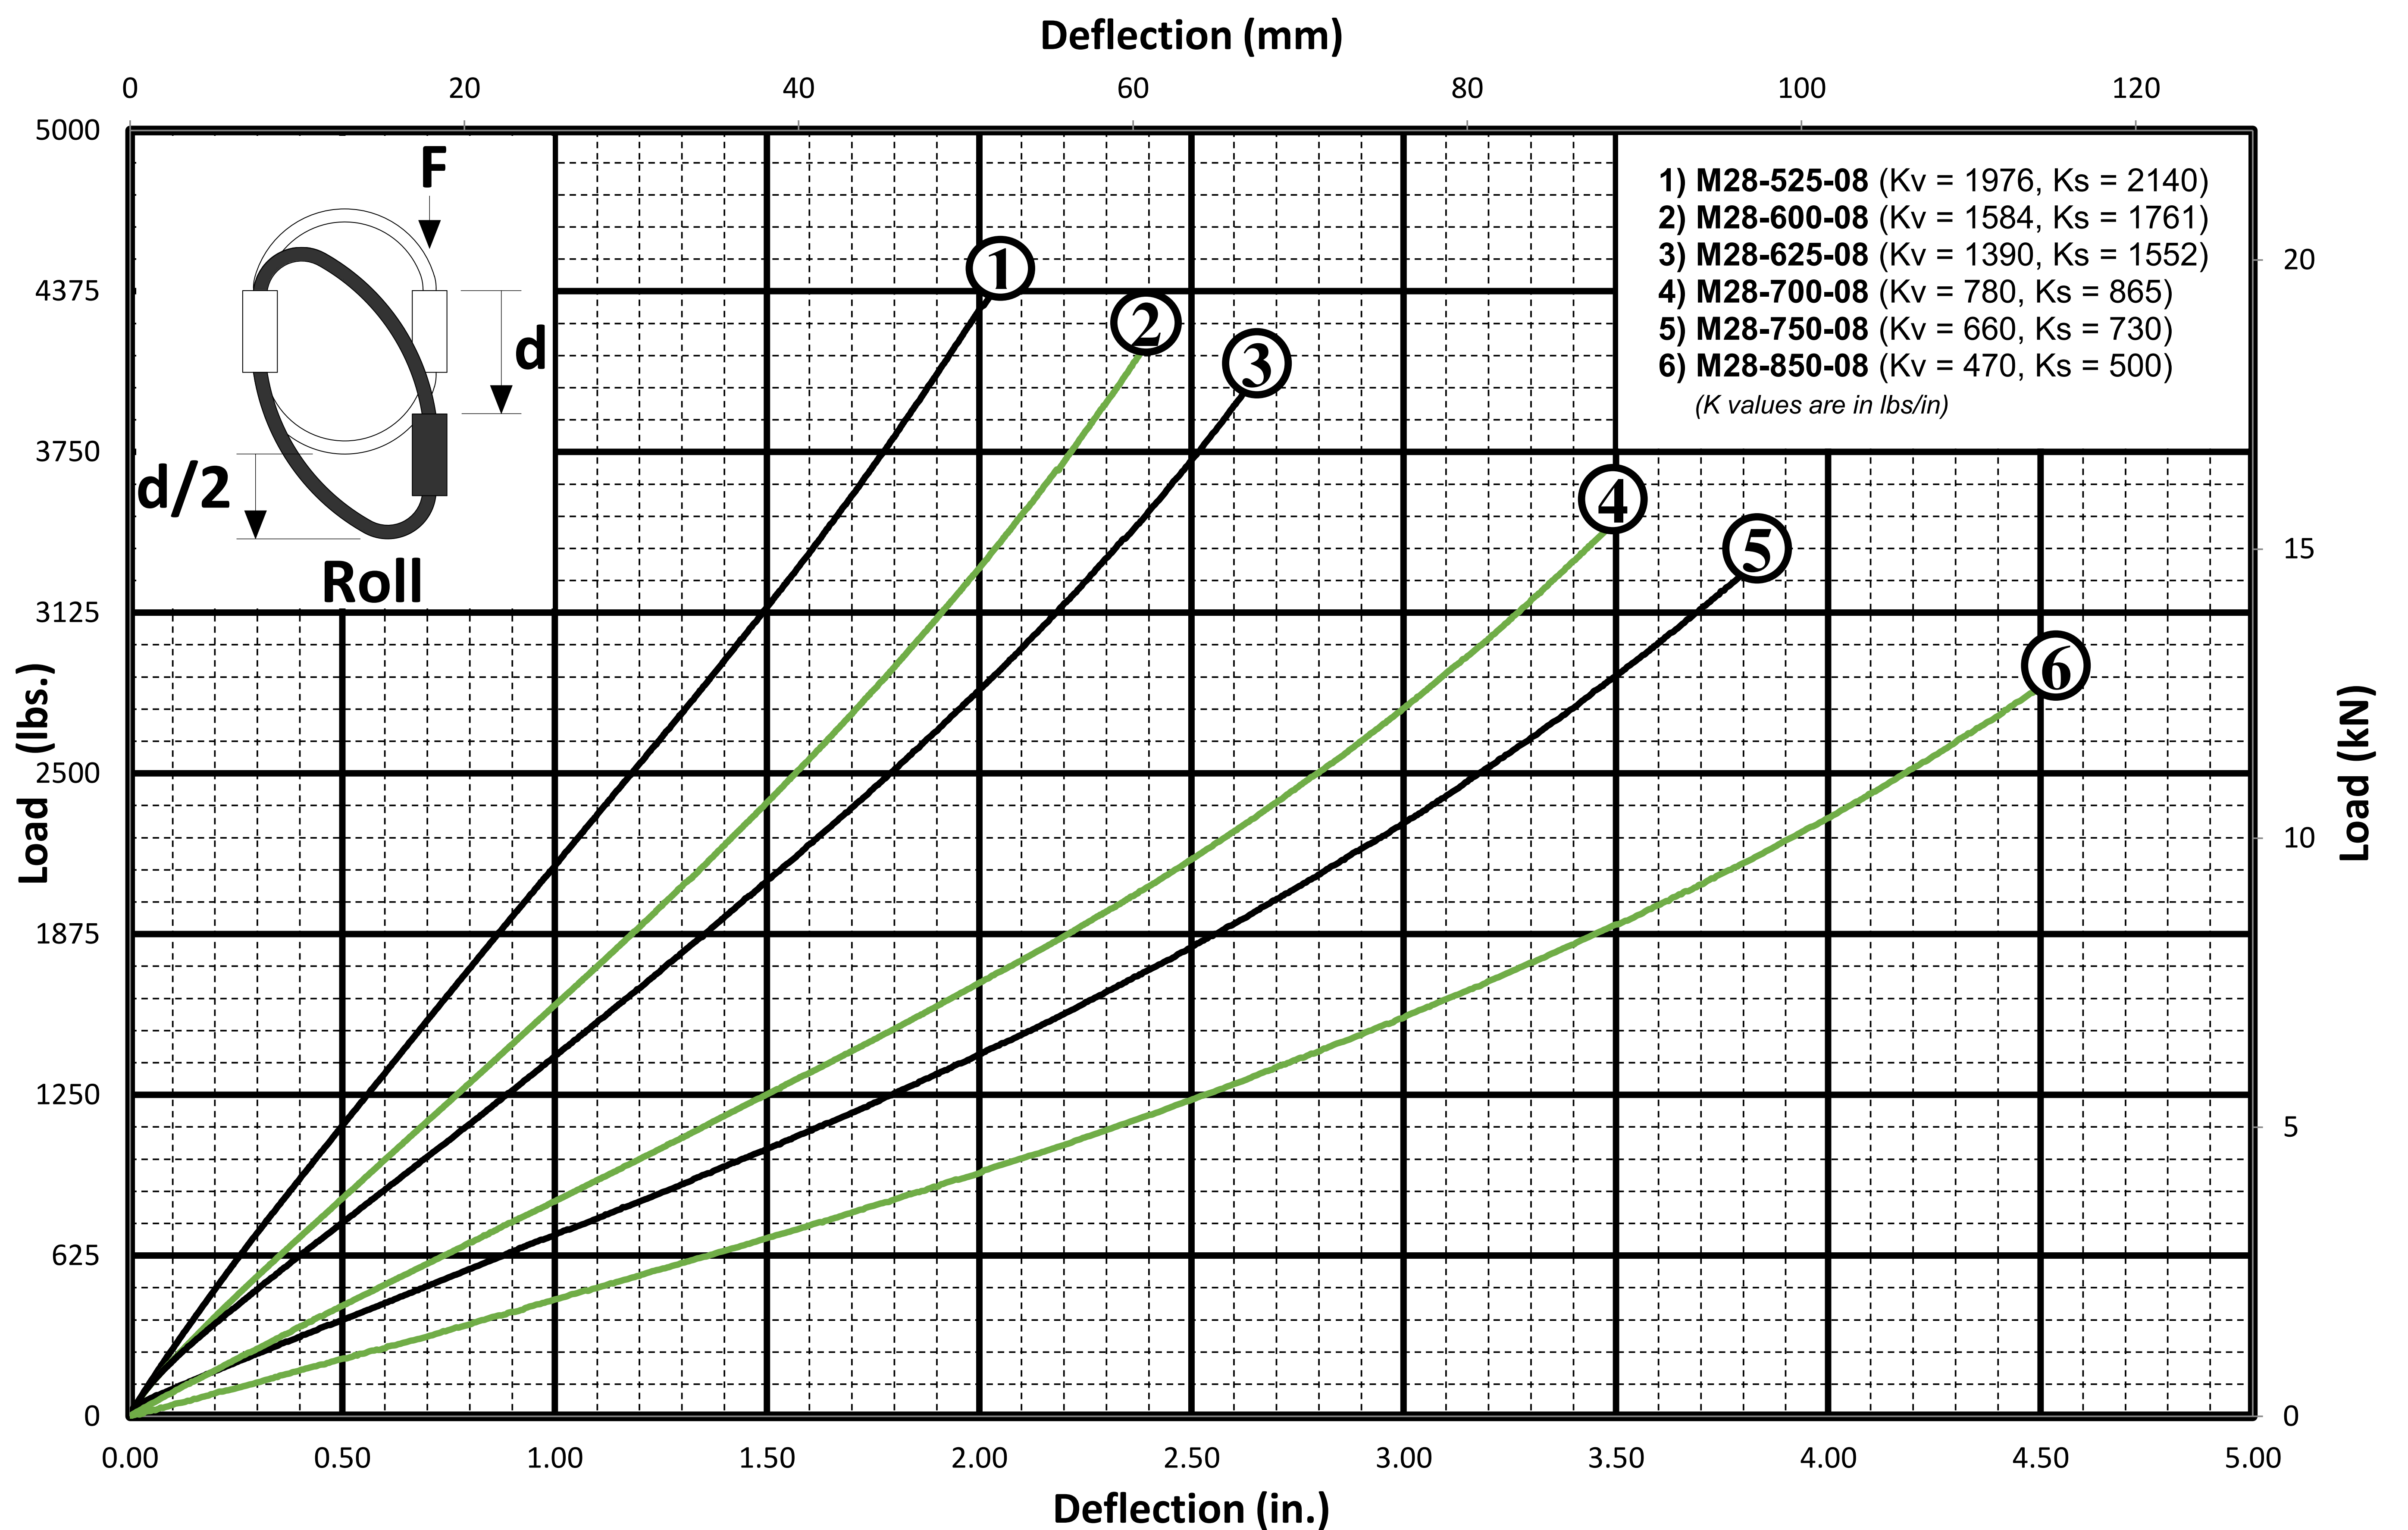

M28 SERIES

Design Data Sheet

7/8" DIAMETER CABLE

Helical Isolator