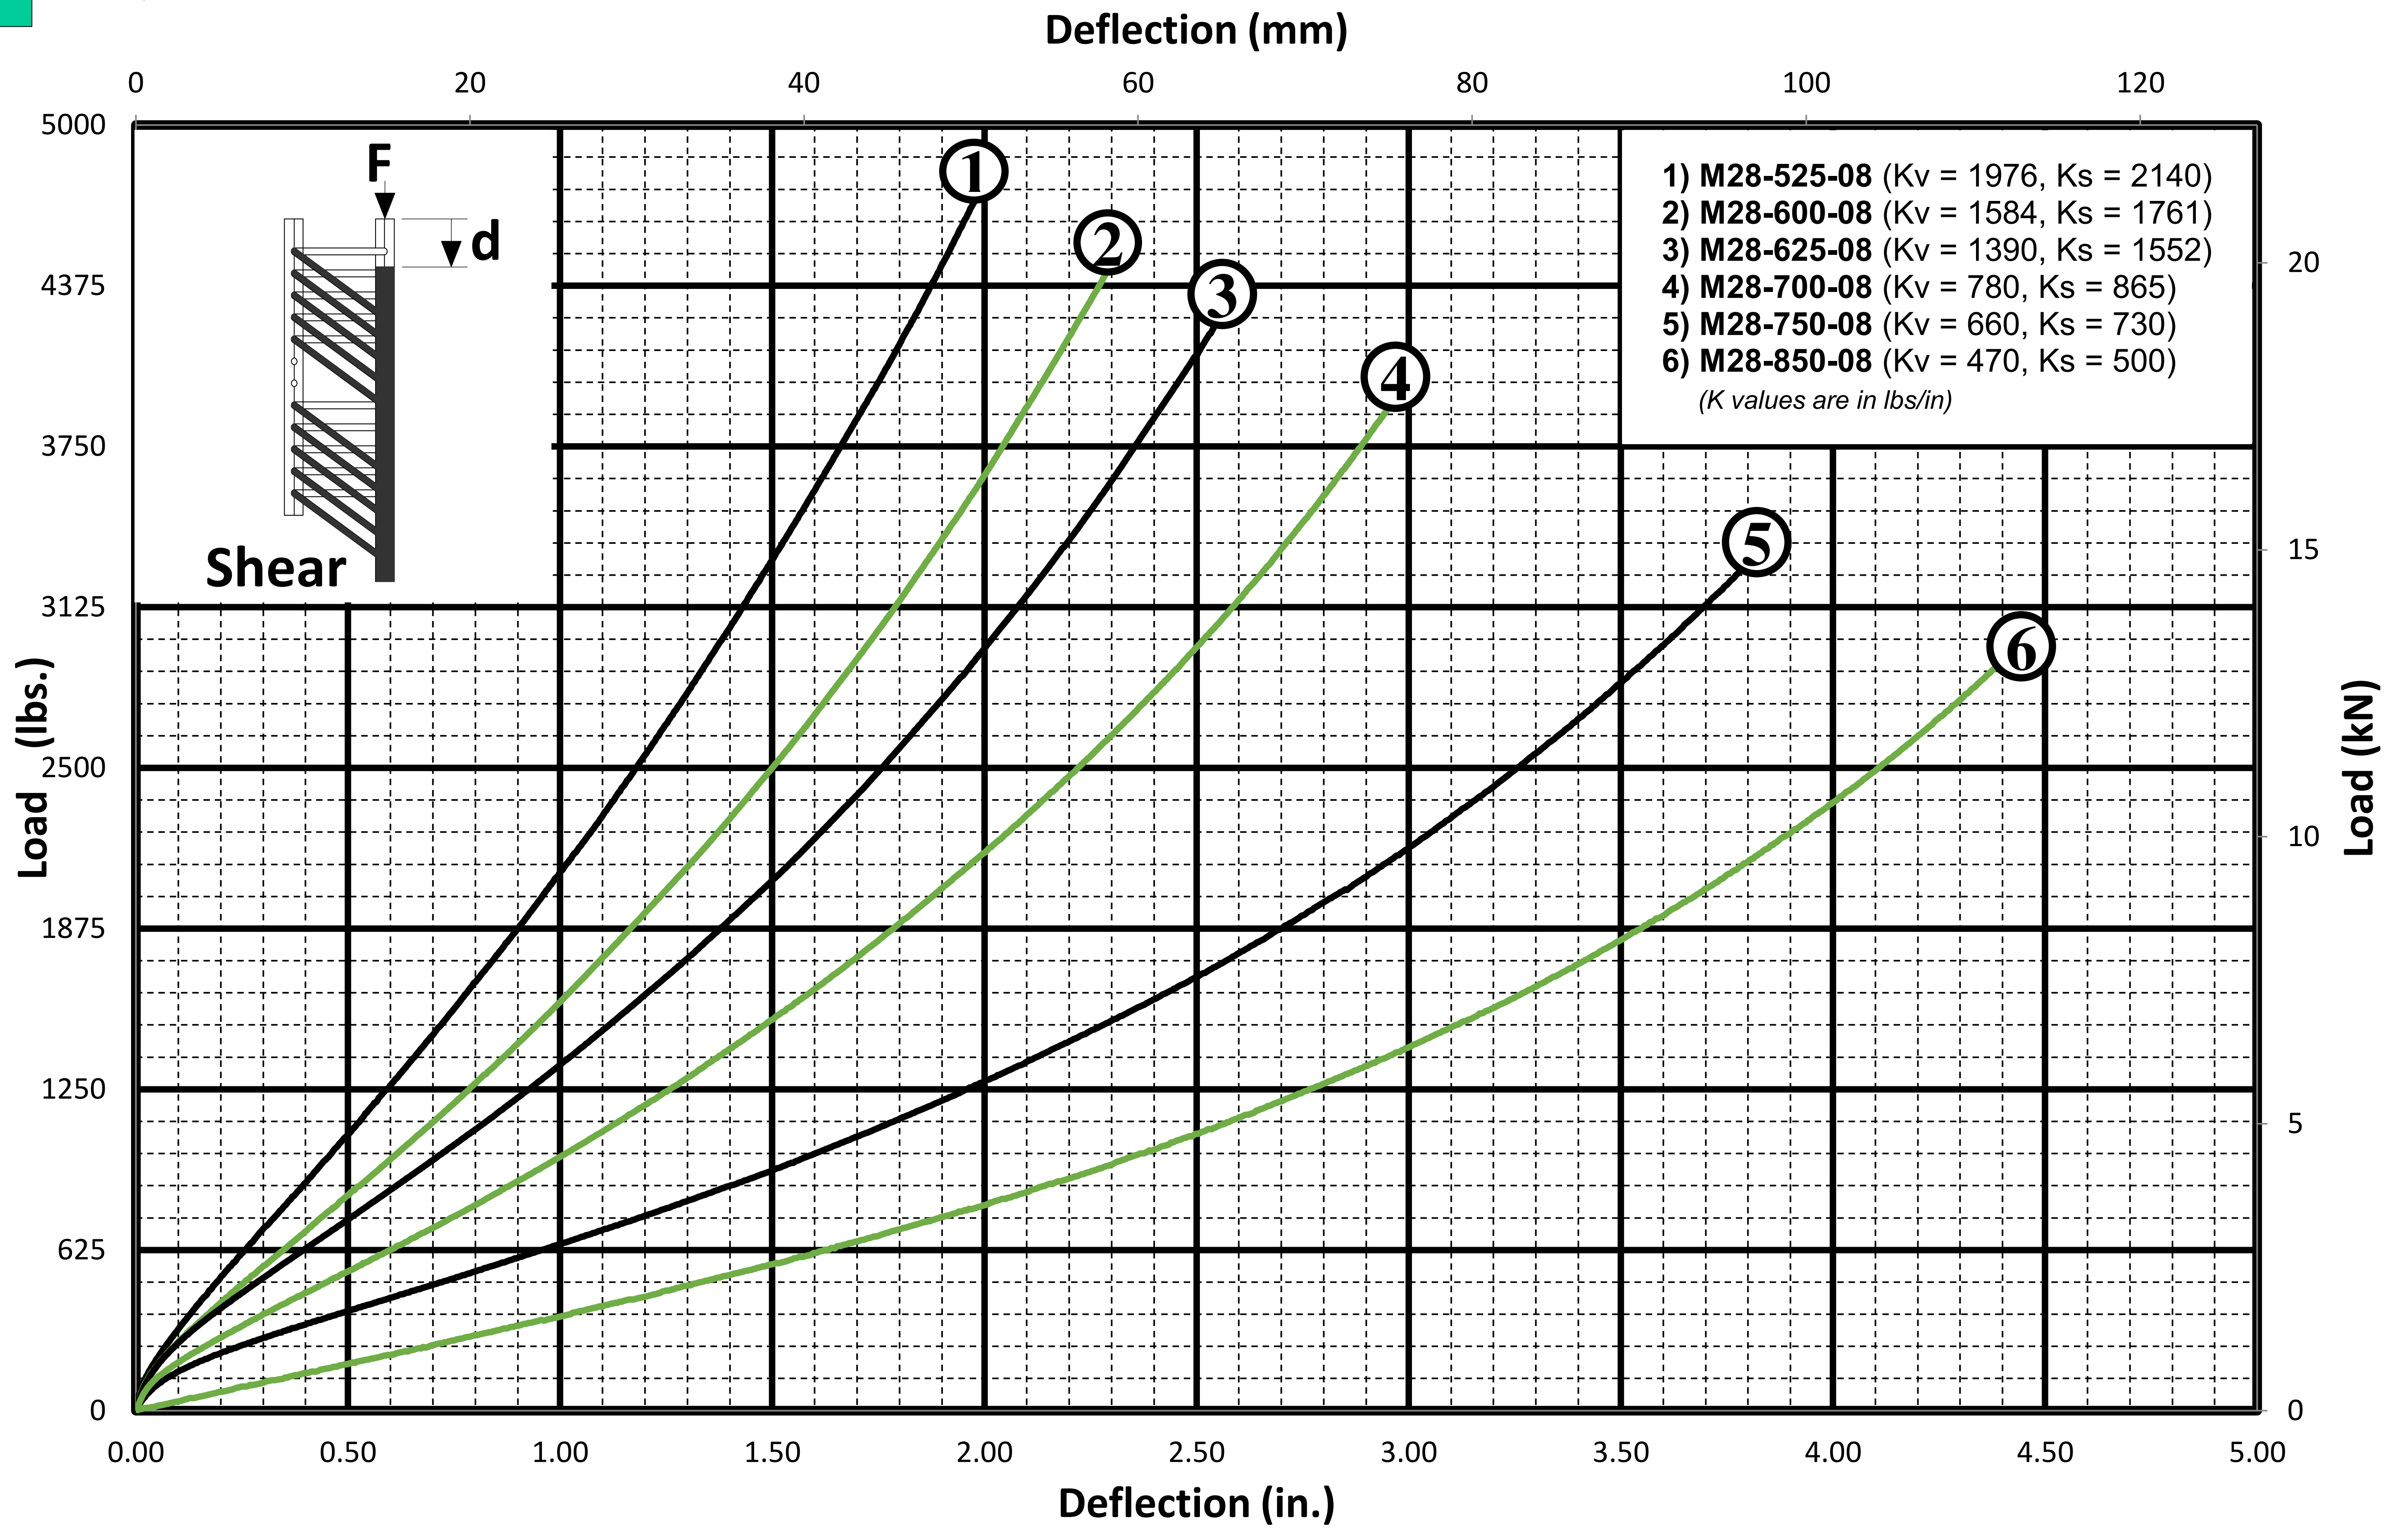

# M28 SERIES

7/8" DIAMETER CABLE

Helical Isolator

# M28 SERIES

## Design Data Sheet

7/8" DIAMETER CABLE

Helical Isolator