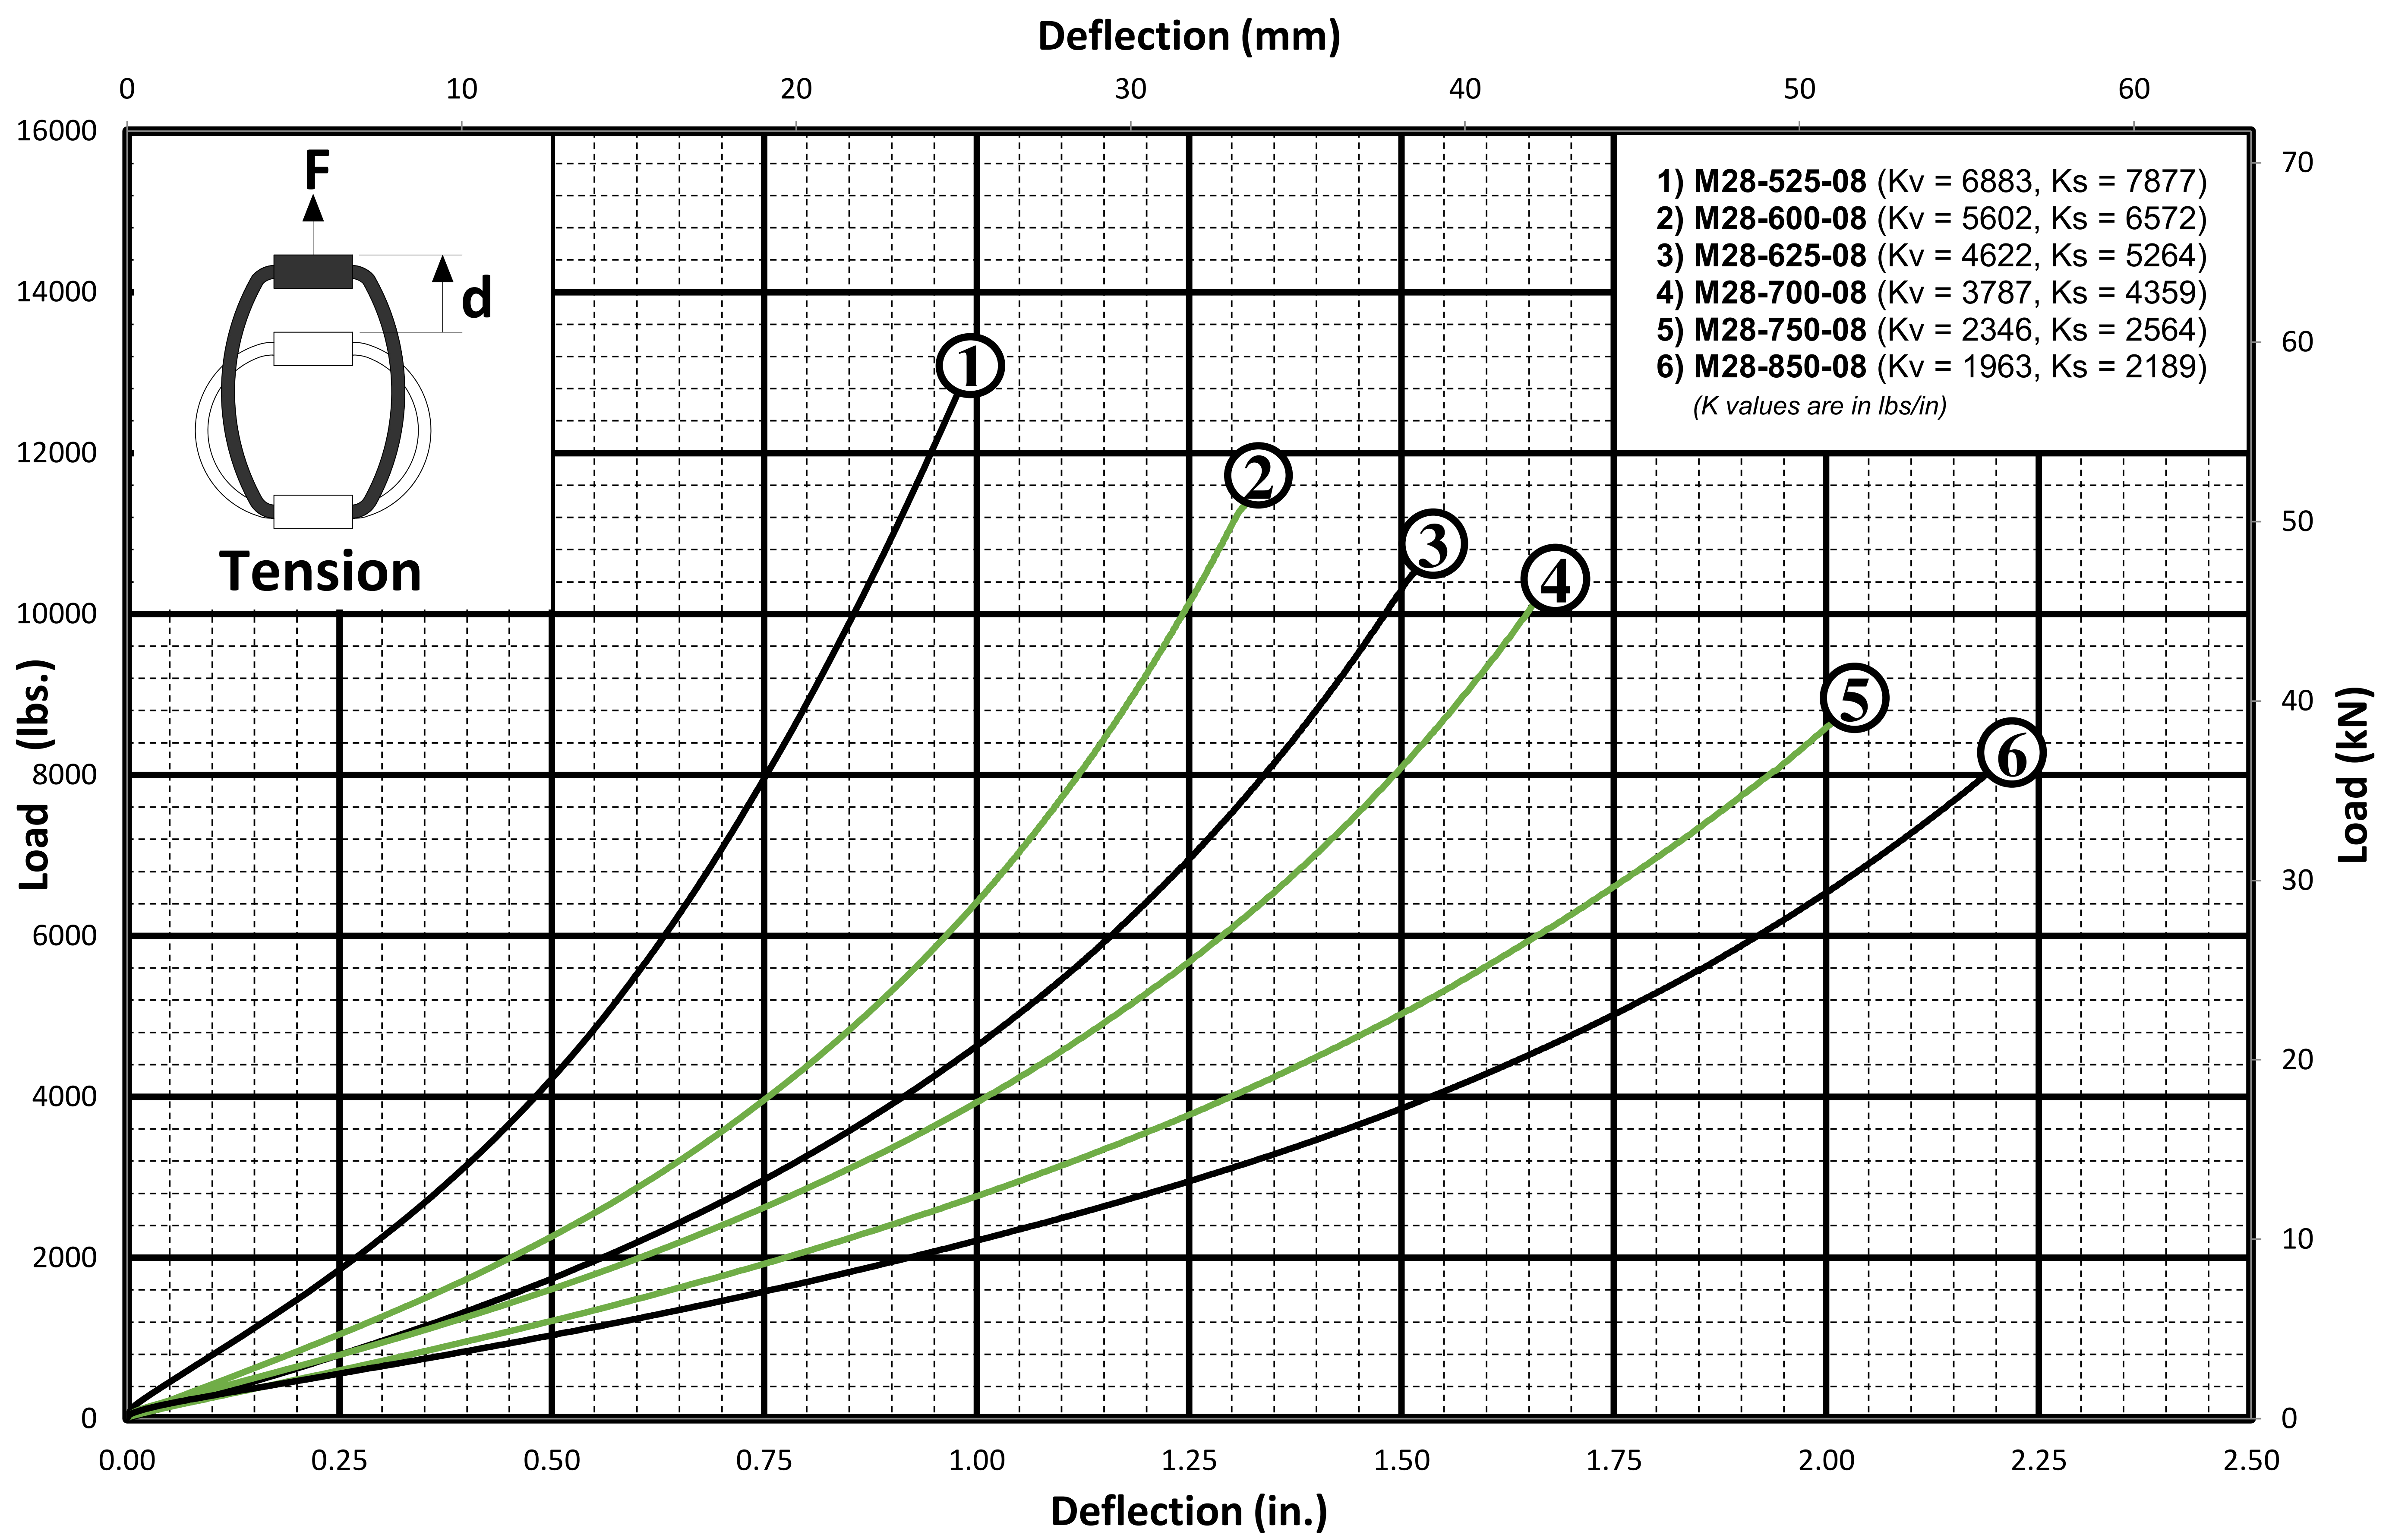

# M28 SERIES

7/8" DIAMETER CABLE

Helical Isolator

## Design Data Sheet

7/8" DIAMETER CABLE

Helical Isolator