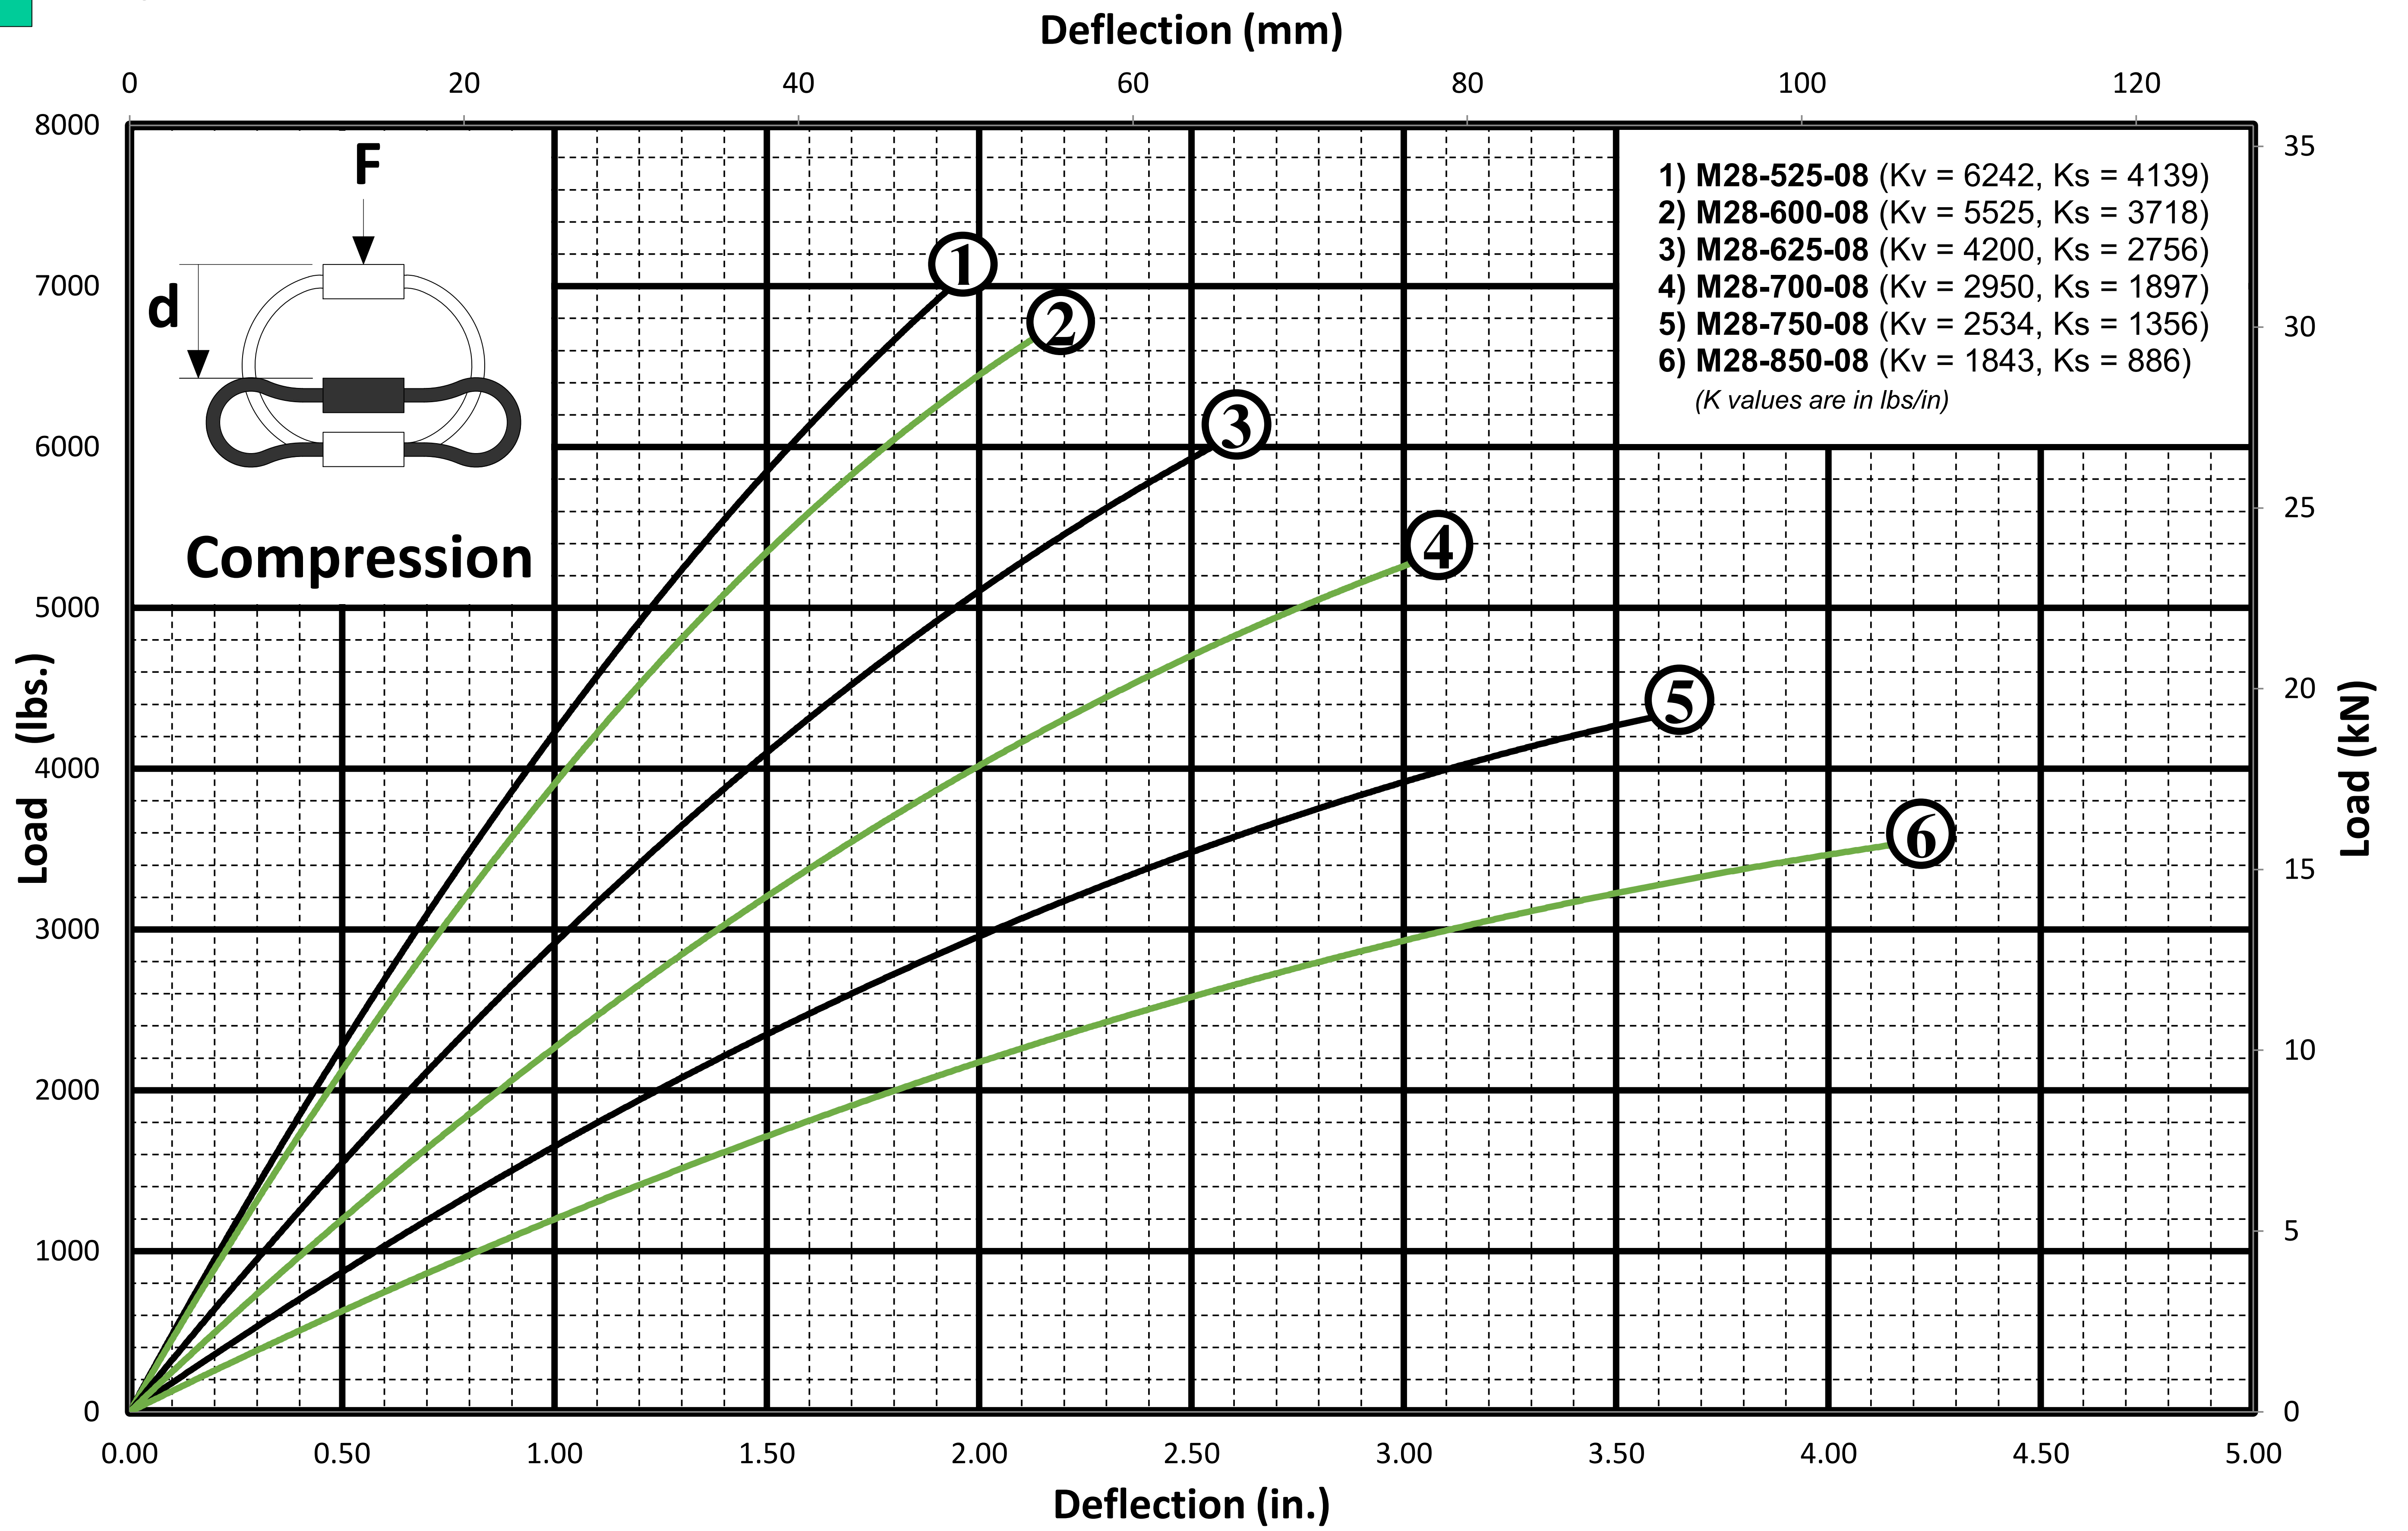

# M28 SERIES

7/8" DIAMETER CABLE

Helical Isolator

## Design Data Sheet

7/8" DIAMETER CABLE

Helical Isolator