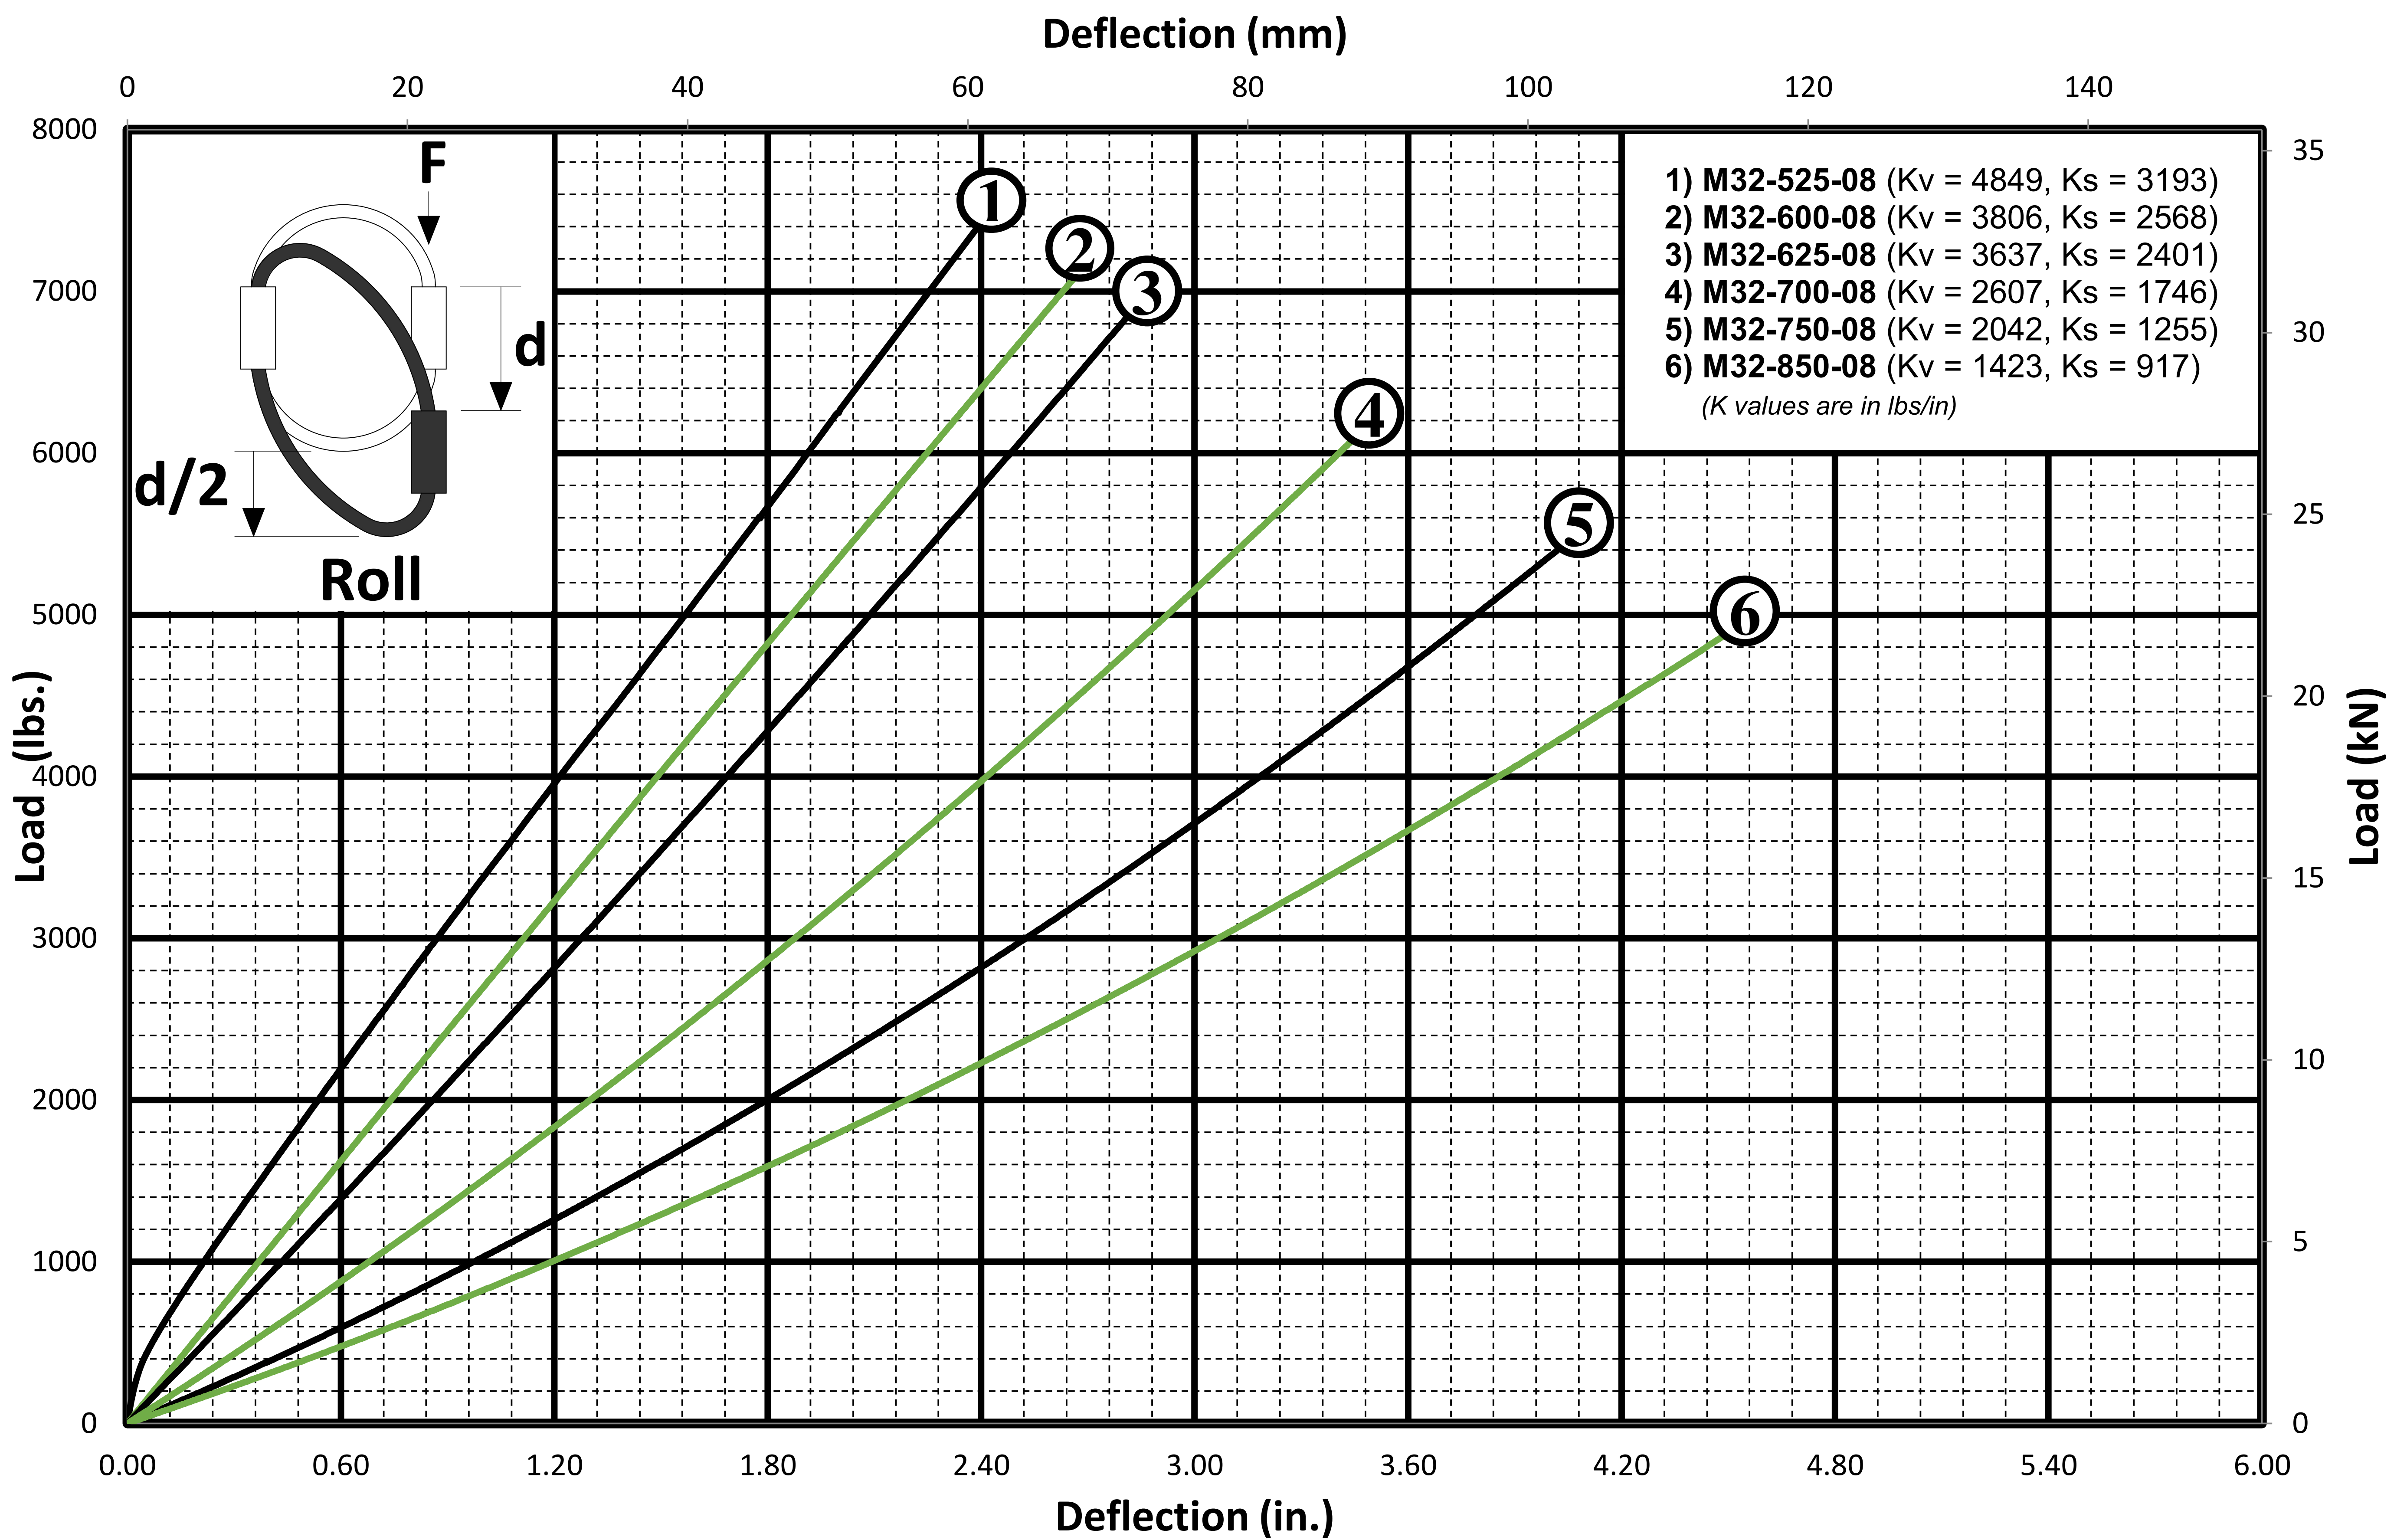

CAGE: 07QQ7

M32 SERIES

Design Data Sheet

1" DIAMETER CABLE

Helical Isolator

TEL: (631) 491-5670

FAX: (631) 491-5672

www.isolator.com