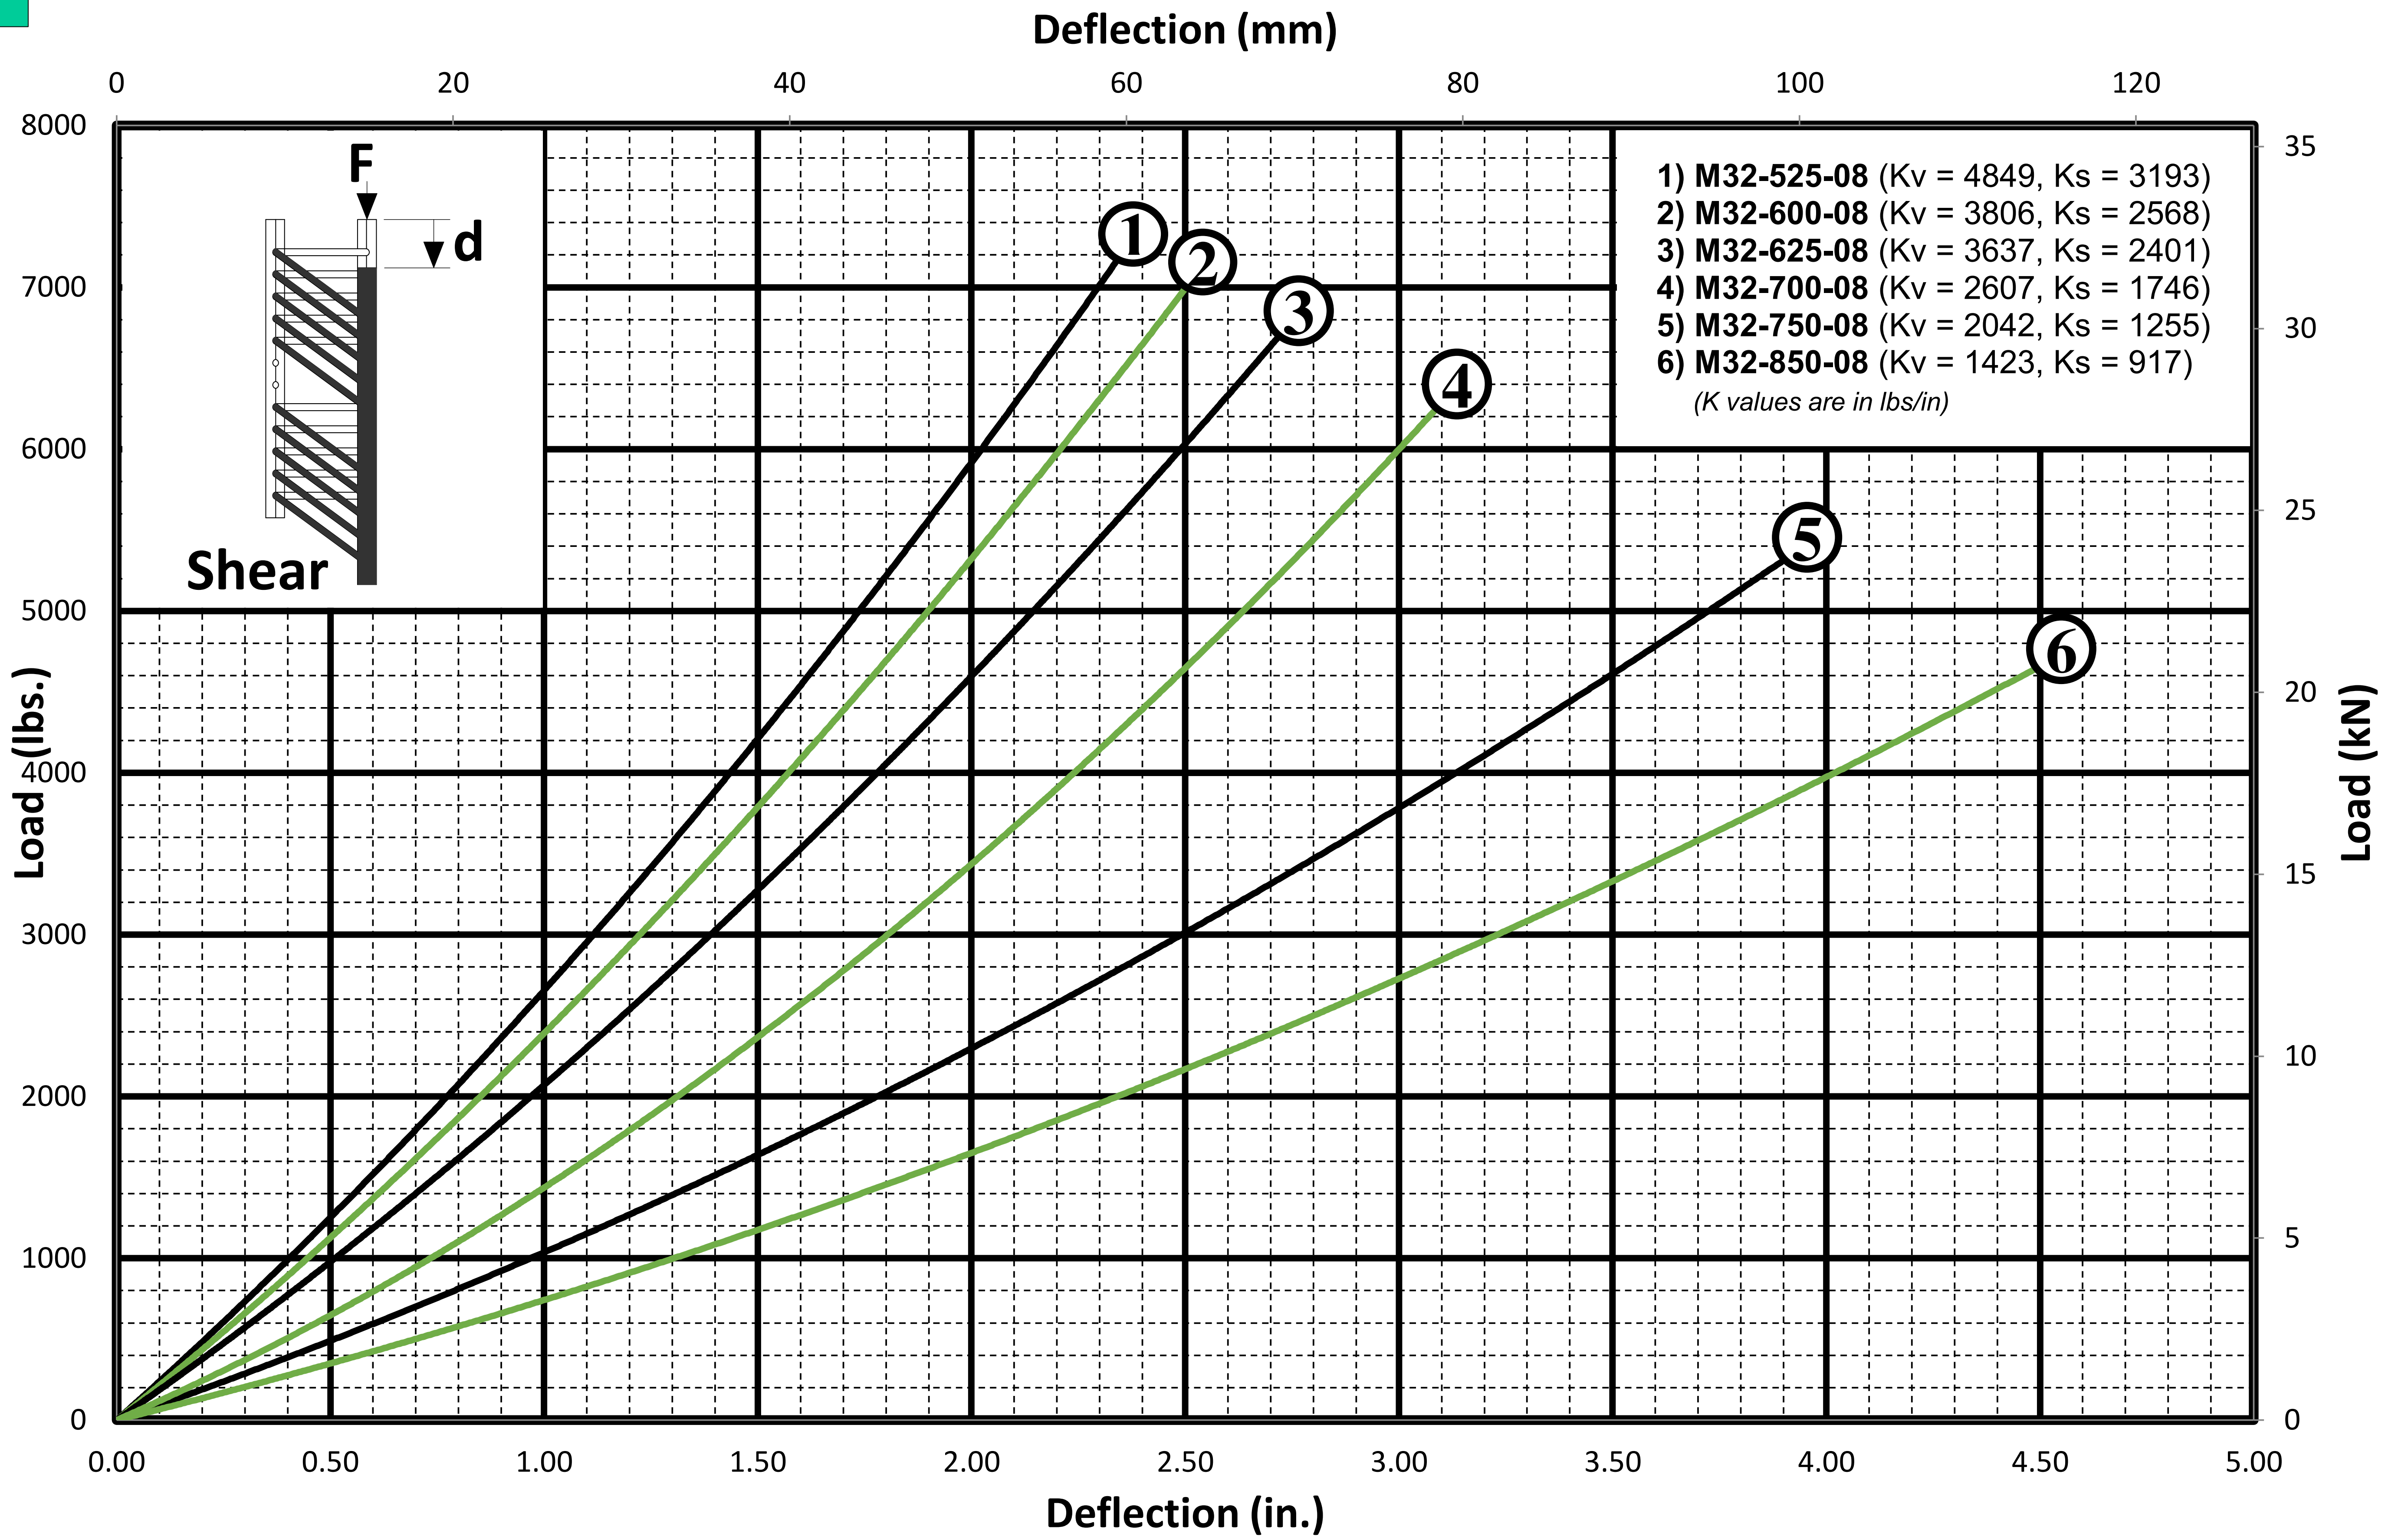

CAGE: 07QQ7

M32 SERIES

Design Data Sheet

1" DIAMETER CABLE

Helical Isolator

TEL: (631) 491-5670

FAX: (631) 491-5672

www.isolator.com