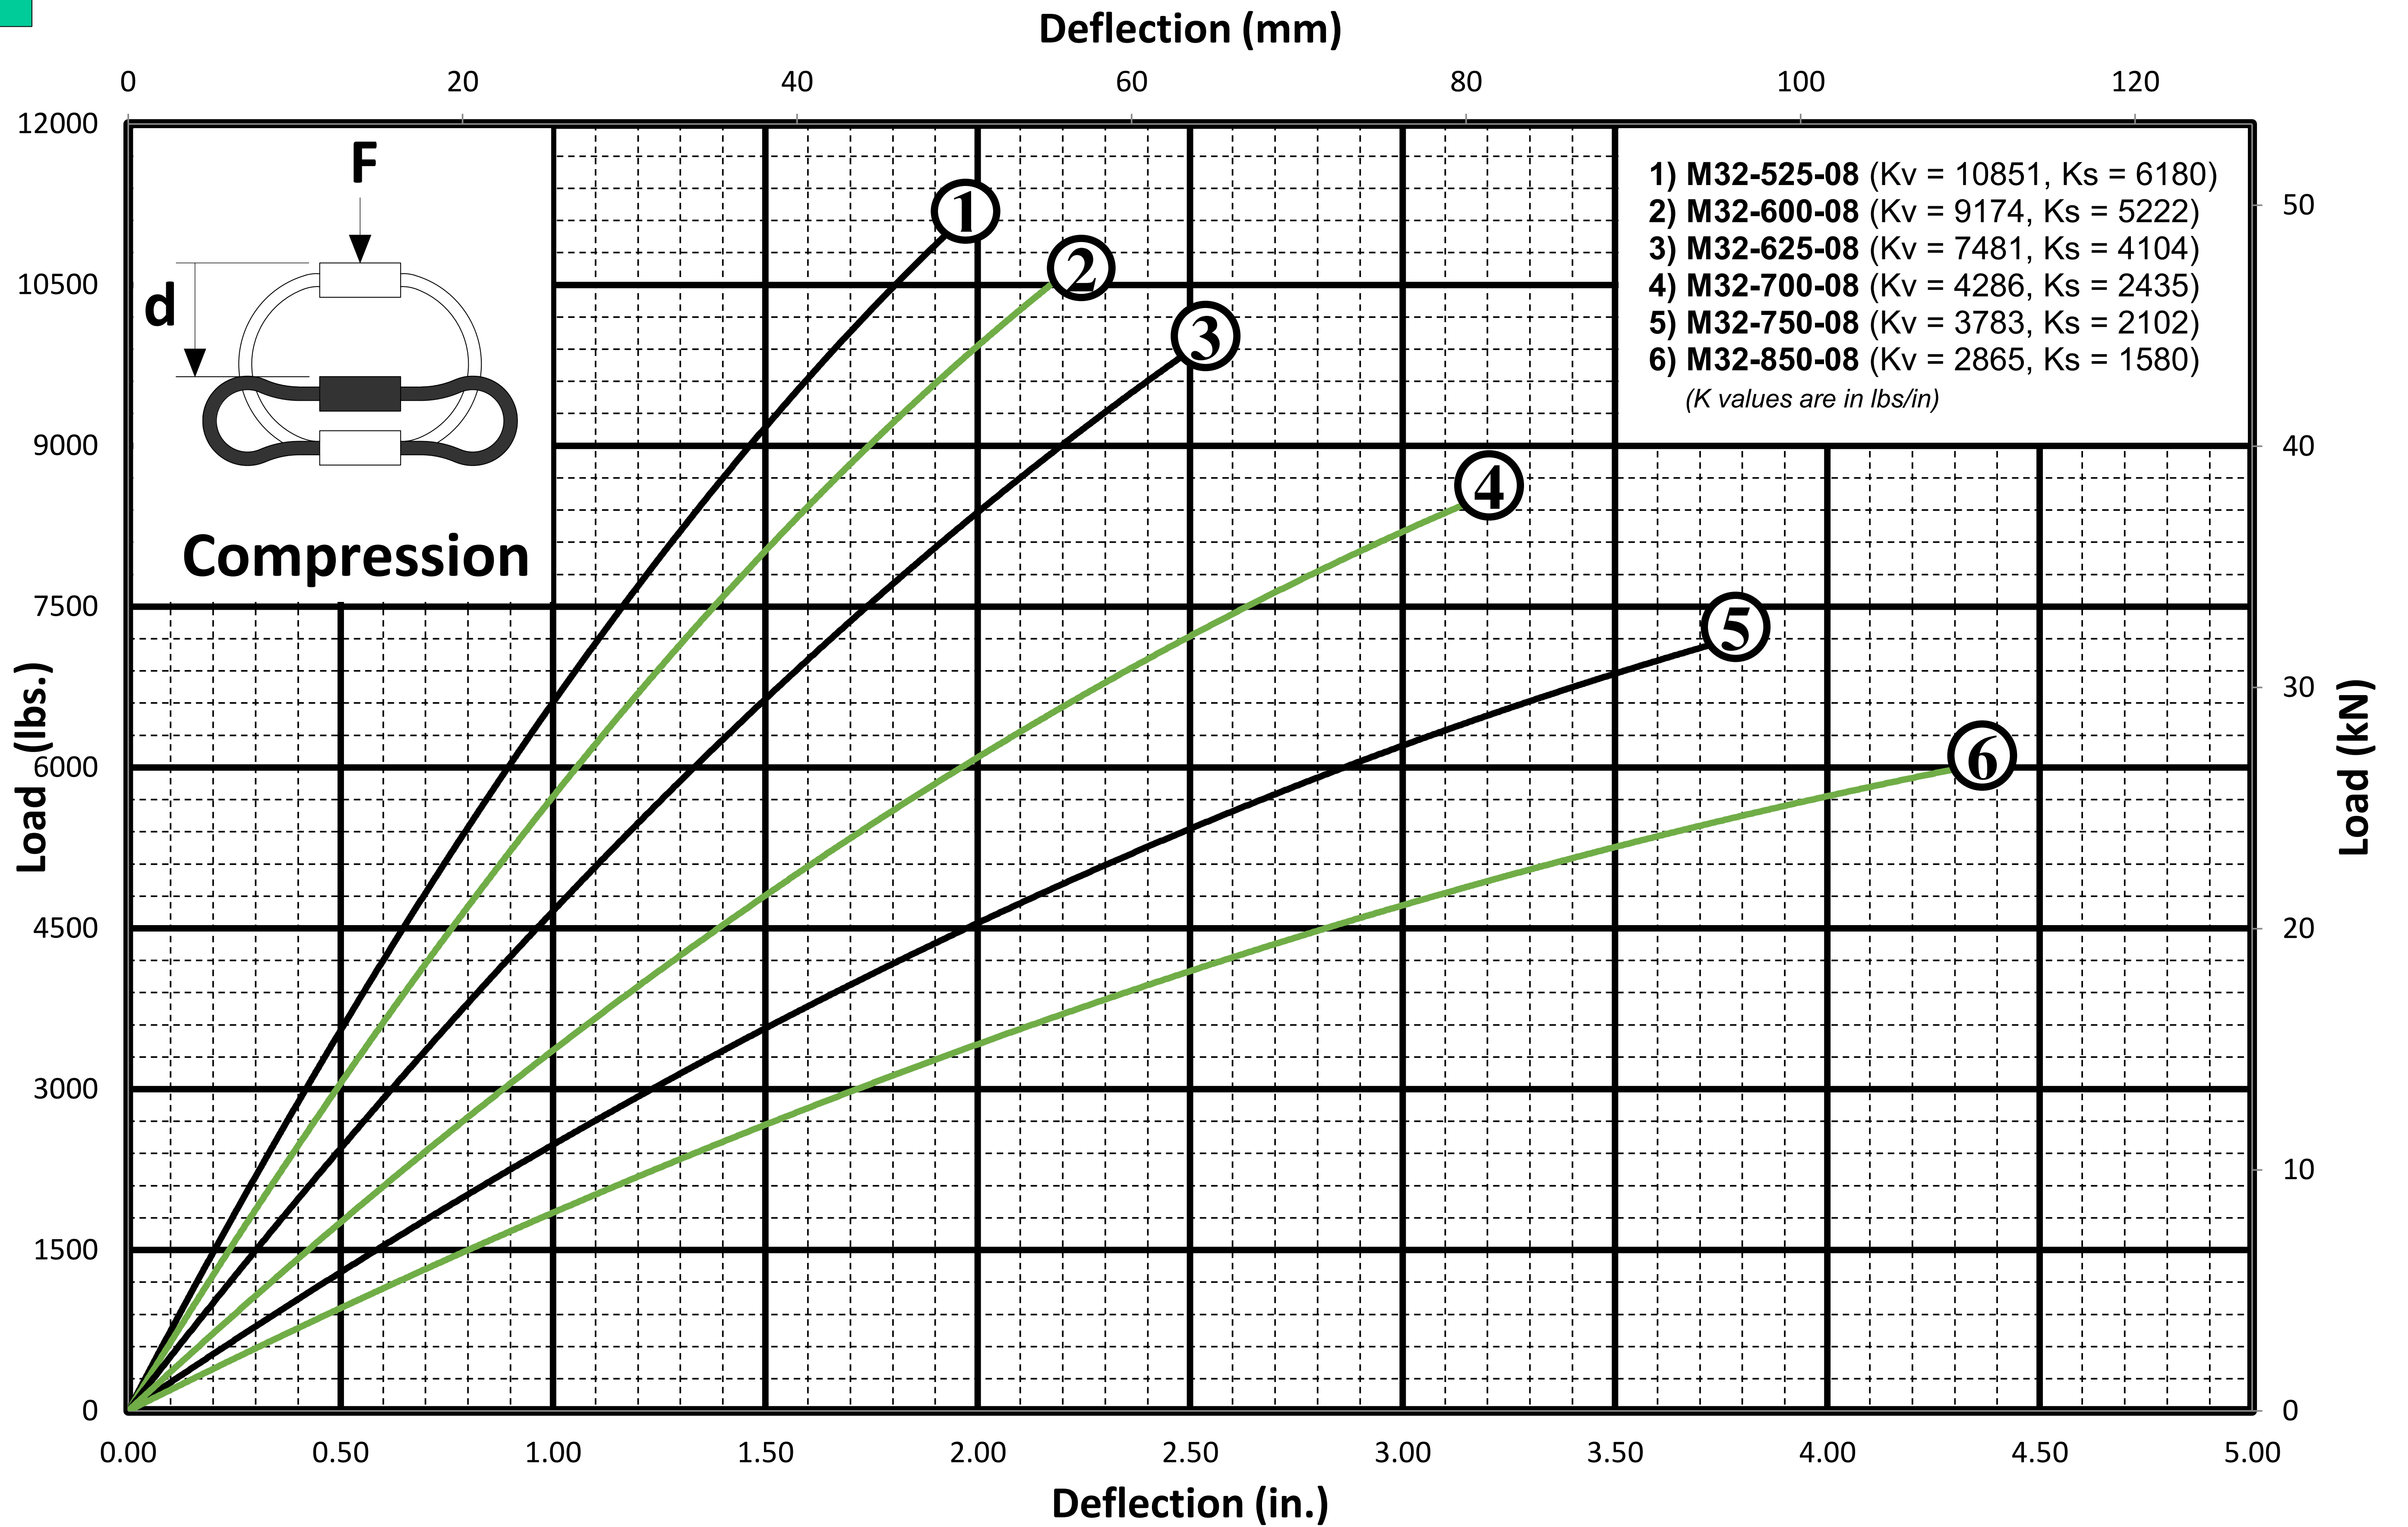

M32 SERIES

Design Data Sheet

1" DIAMETER CABLE

Helical Isolator

TEL: (631) 491-5670

FAX: (631) 491-5672

www.isolator.com

E-MAIL: sales@isolator.com