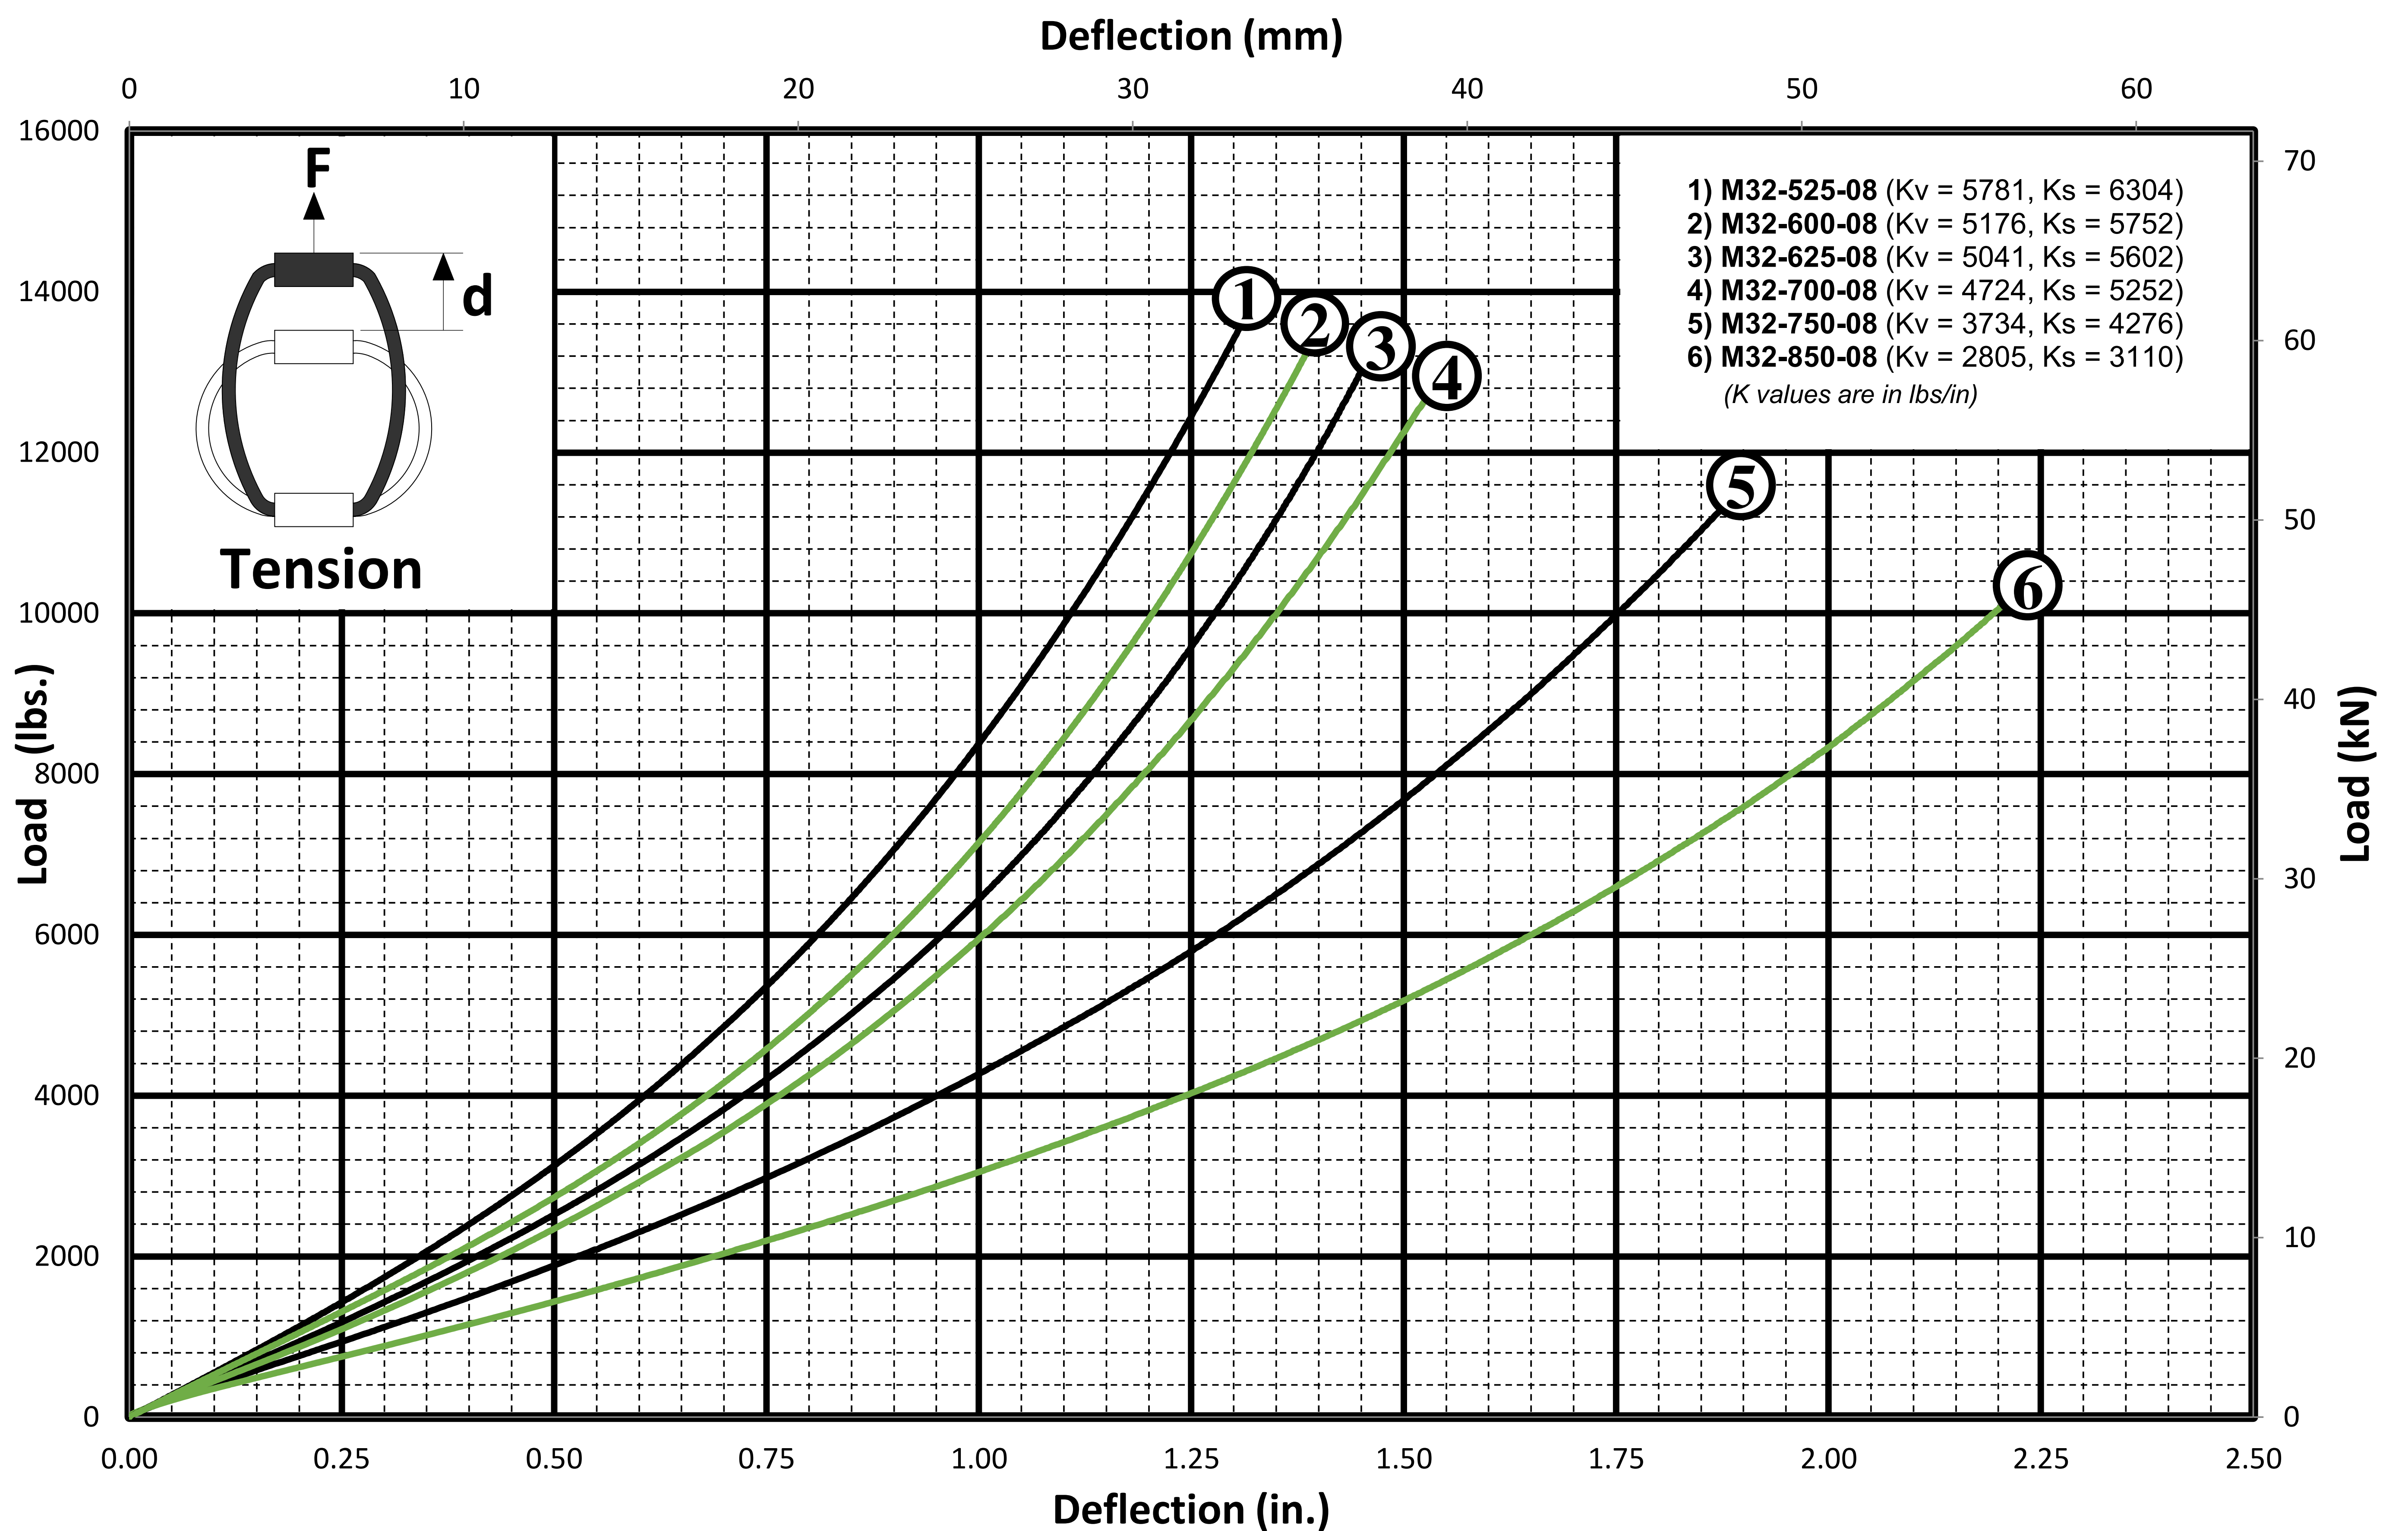

M32 SERIES

Design Data Sheet

1" DIAMETER CABLE

Helical Isolator

TEL: (631) 491-5670

FAX: (631) 491-5672

www.isolator.com

E-MAIL: sales@isolator.com