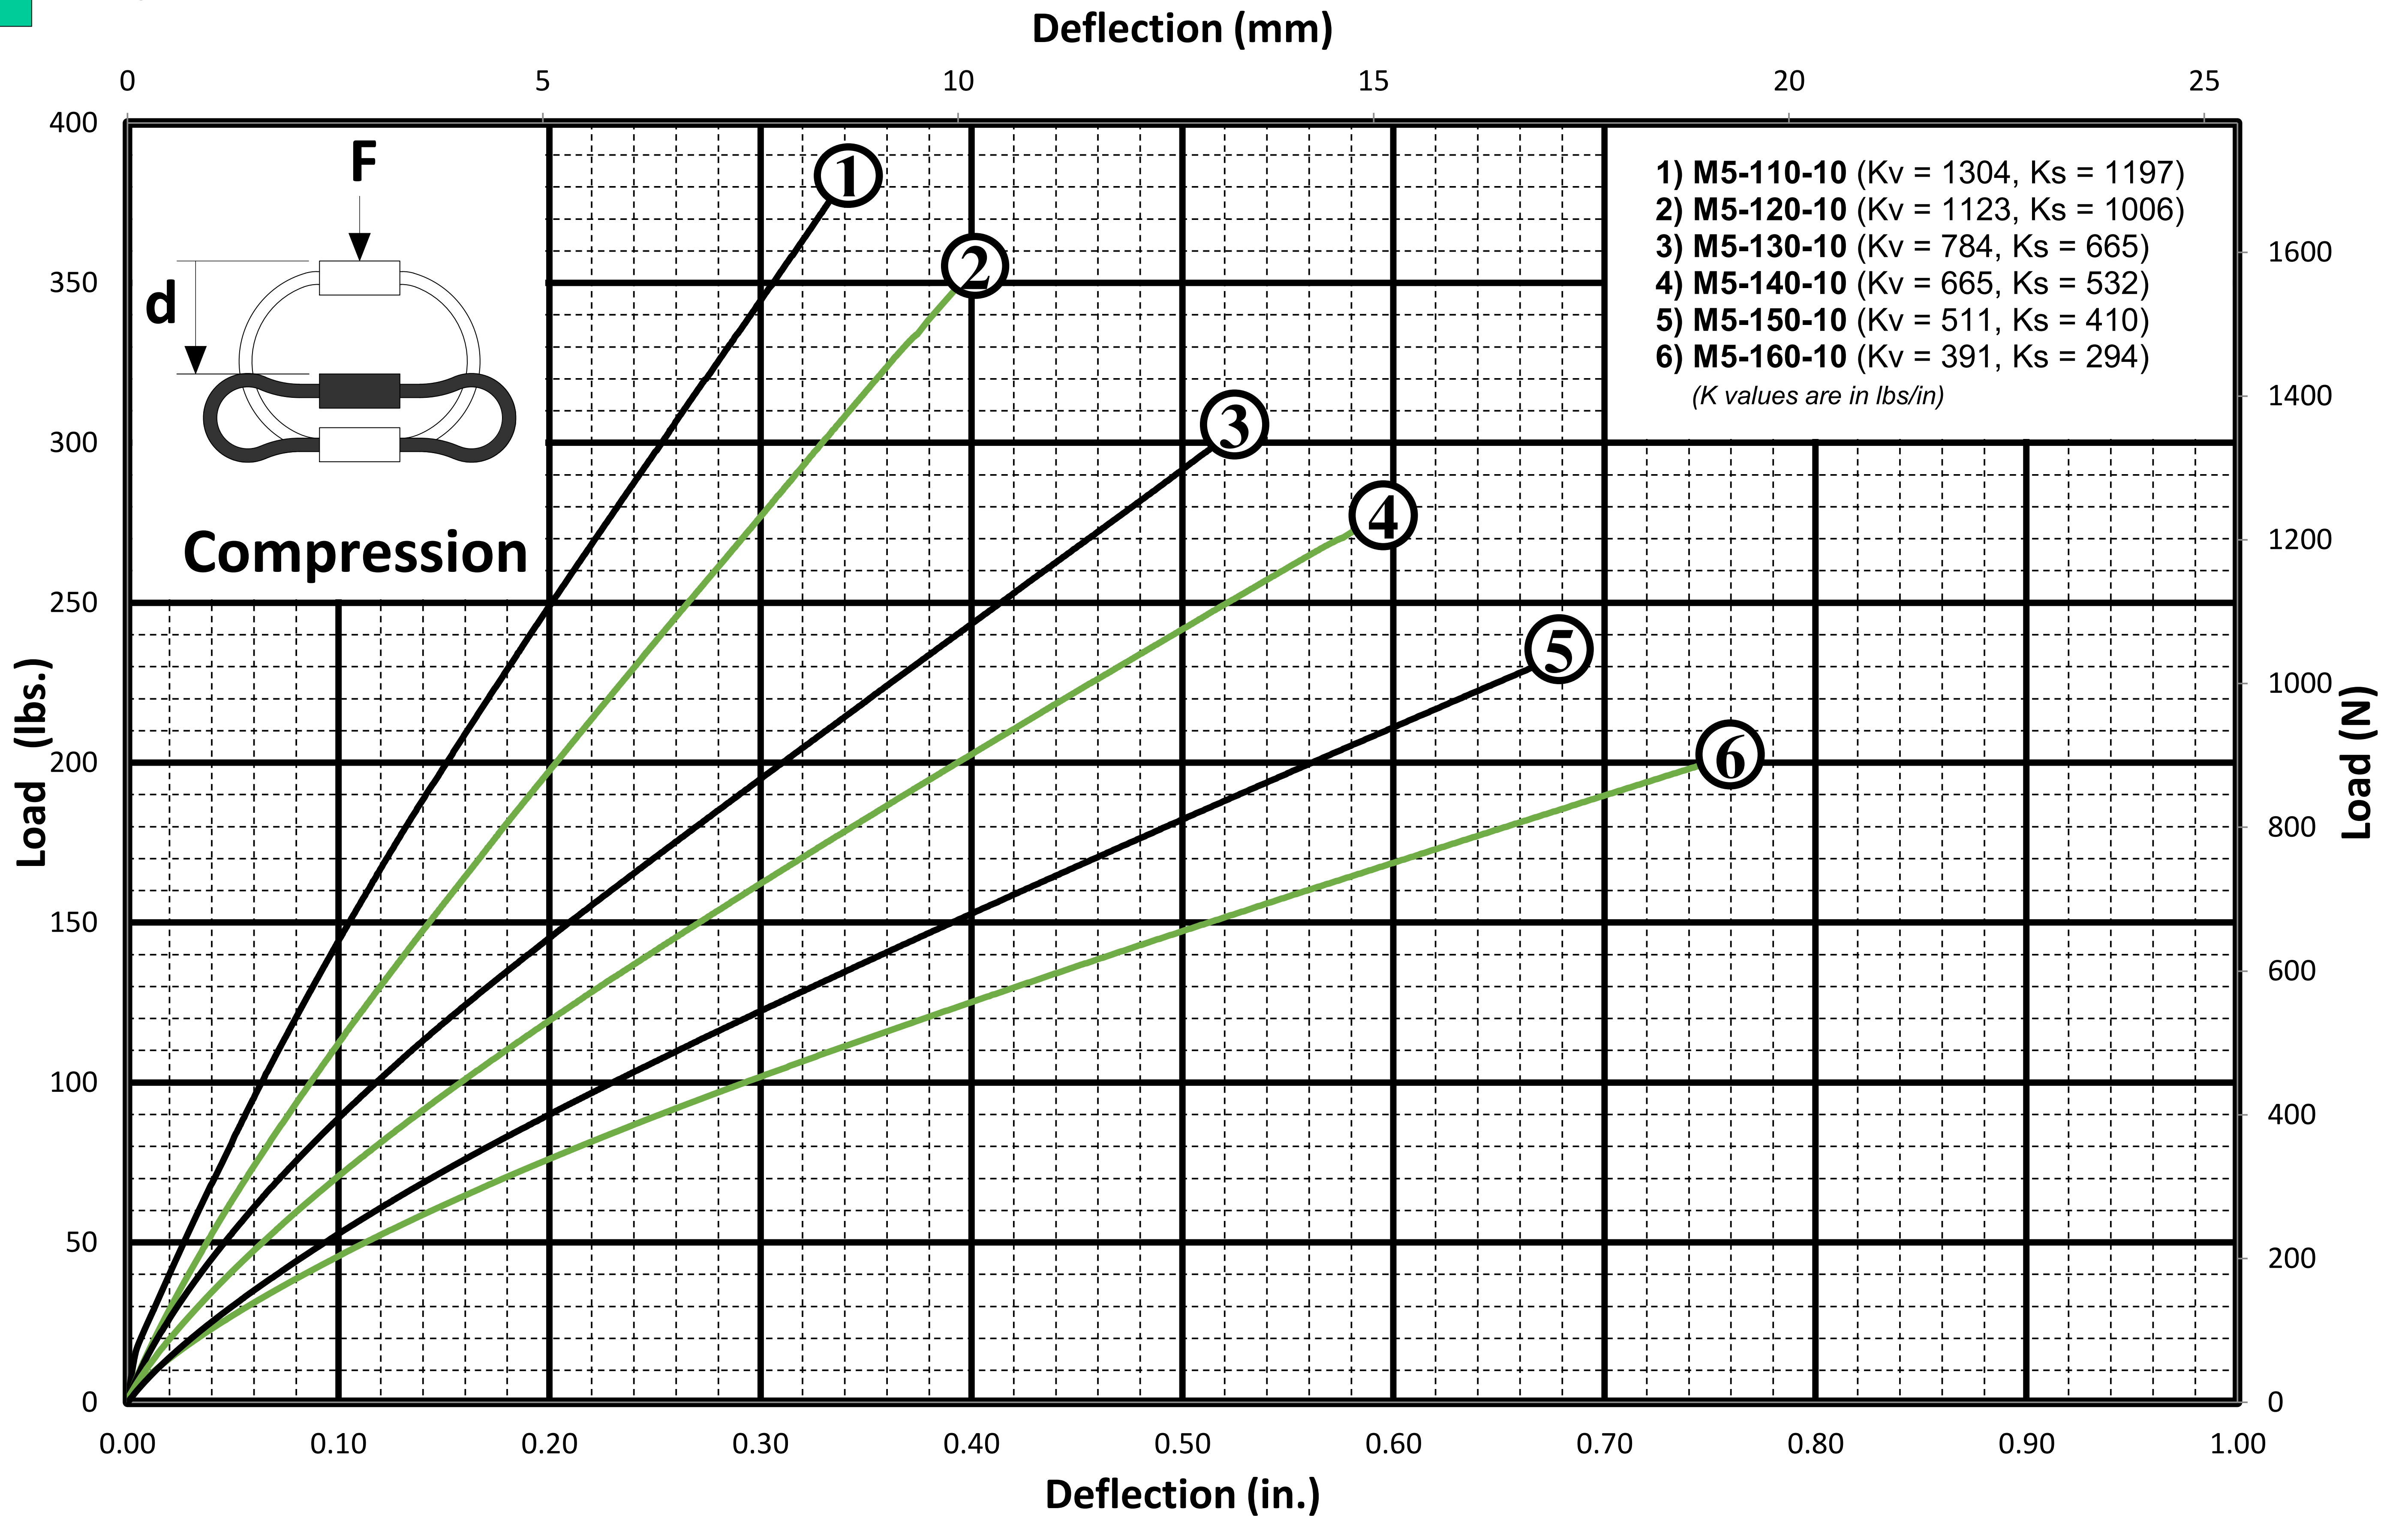

M5 SERIES

5/32" DIAMETER CABLE

Helical Isolator