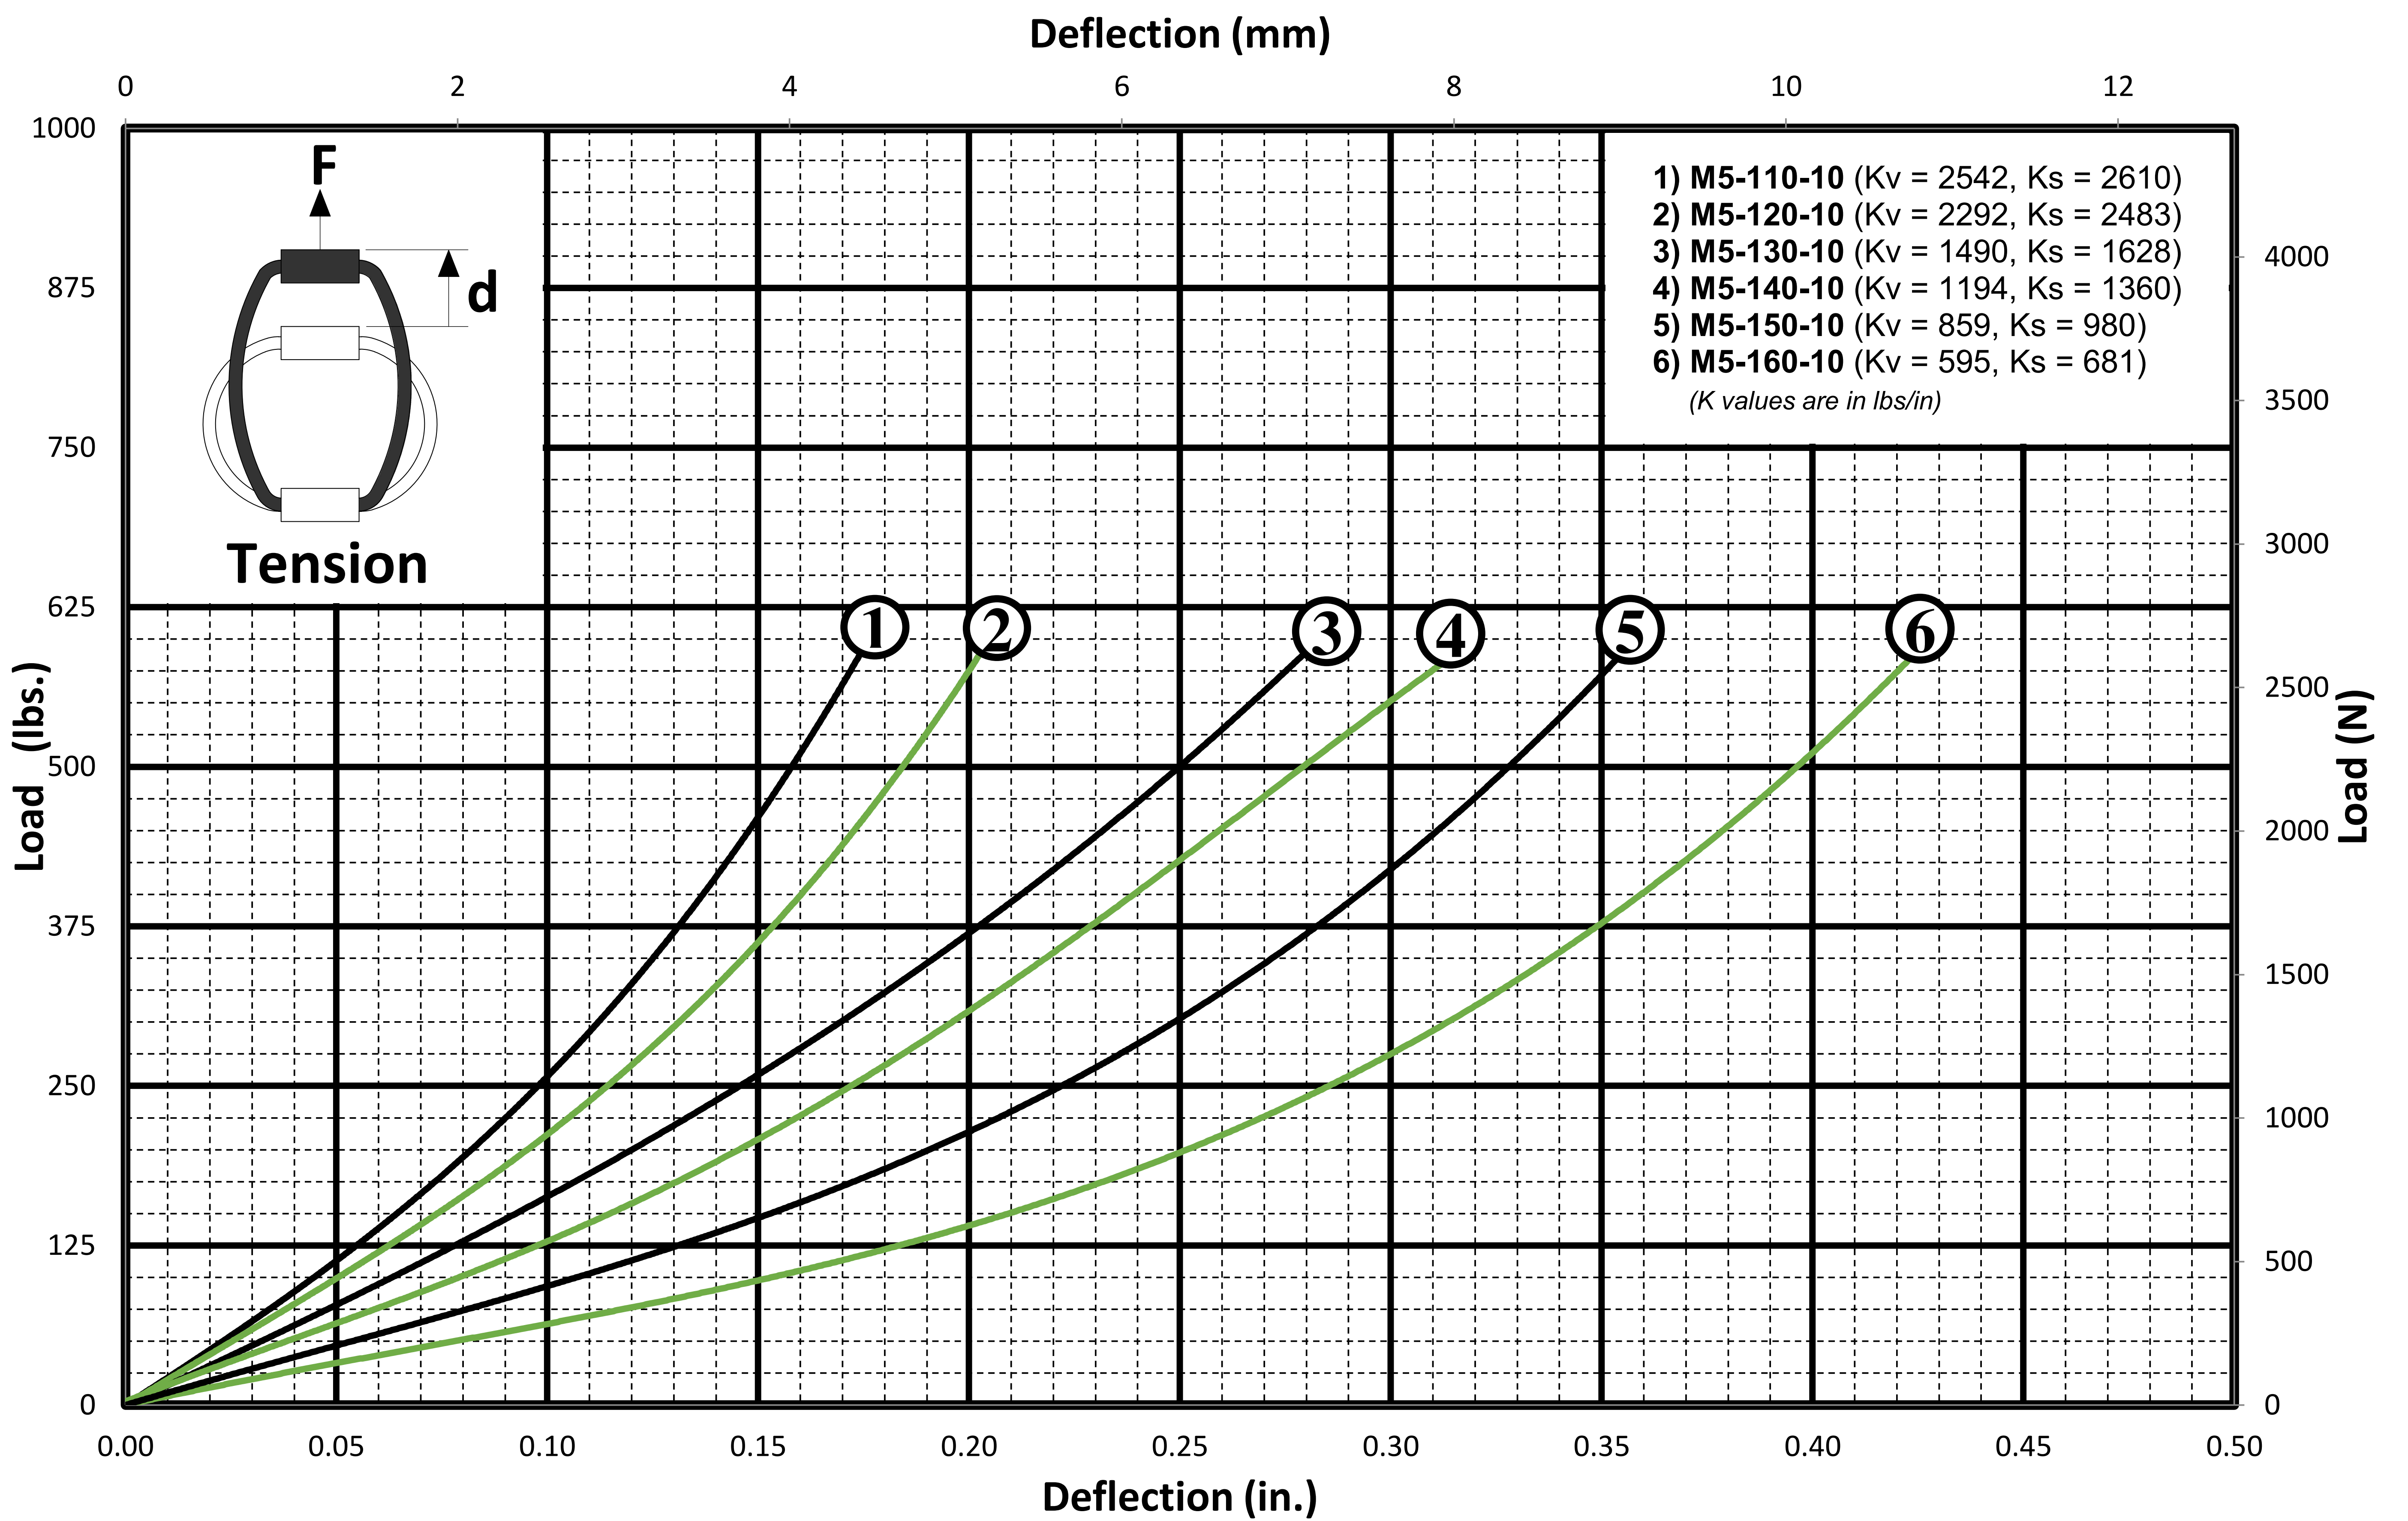

M5 SERIES

5/32" DIAMETER CABLE

Helical Isolator