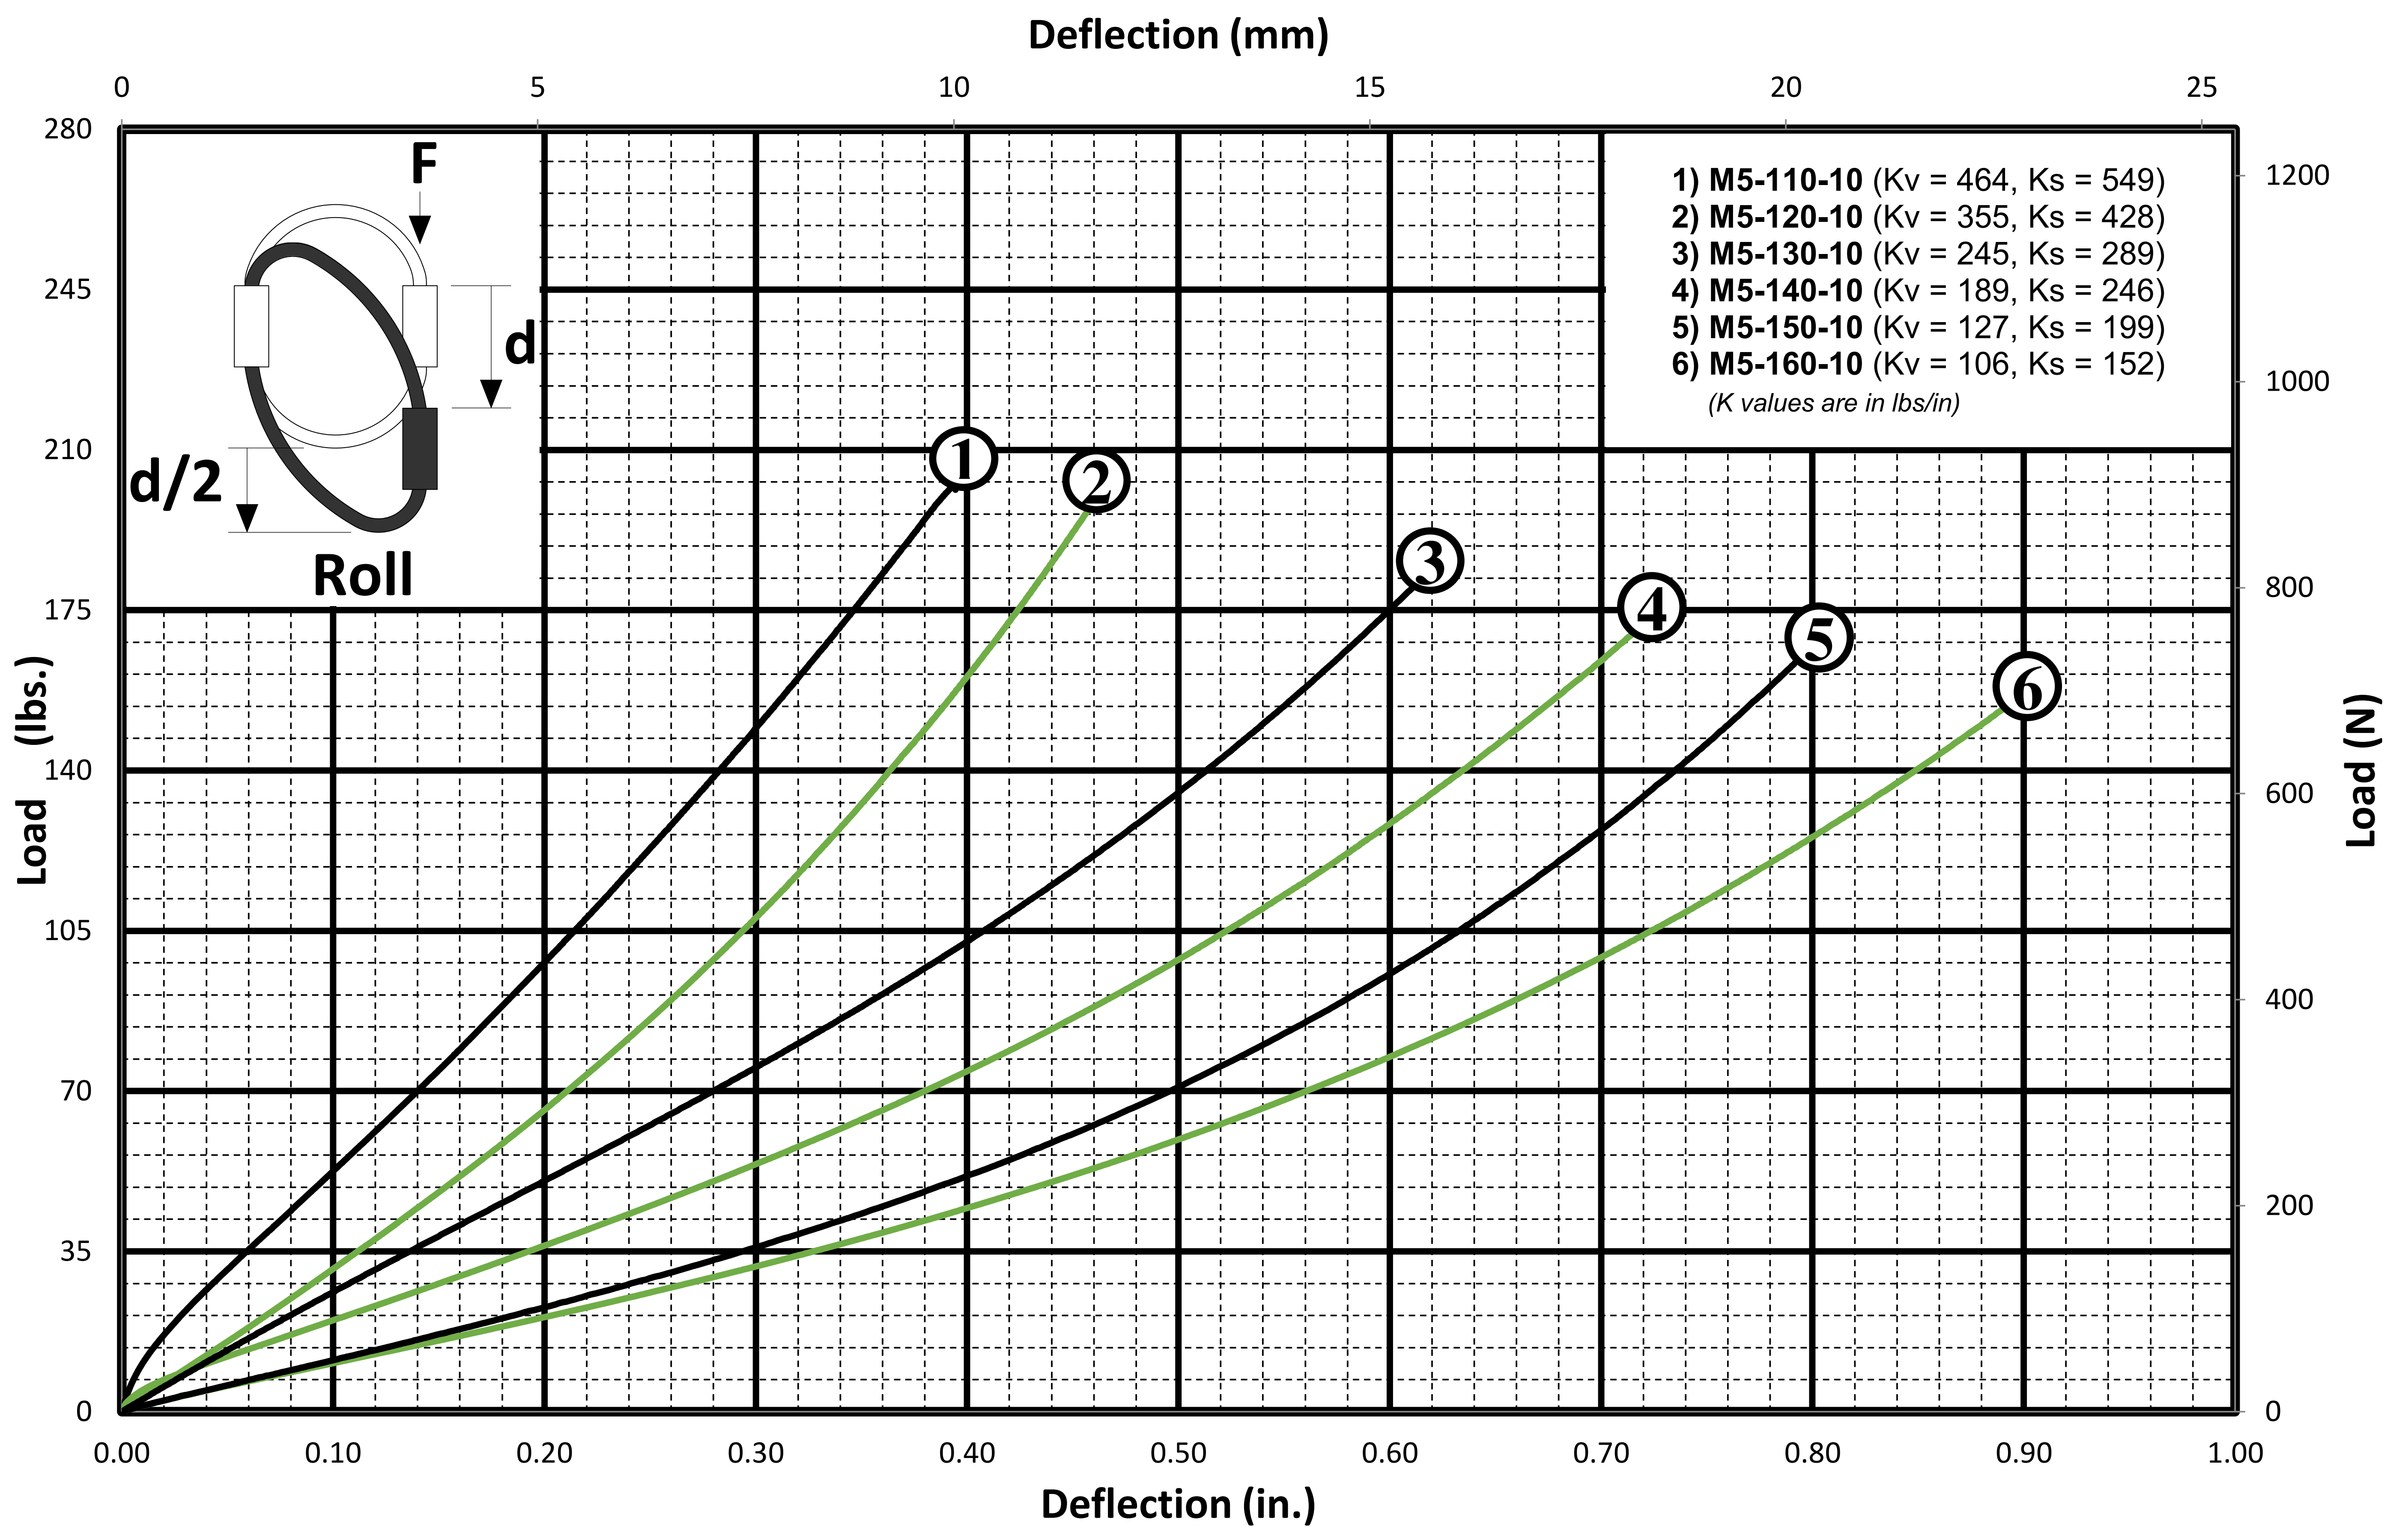

## Design Data Sheet

5/32" DIAMETER CABLE

Helical Isolator