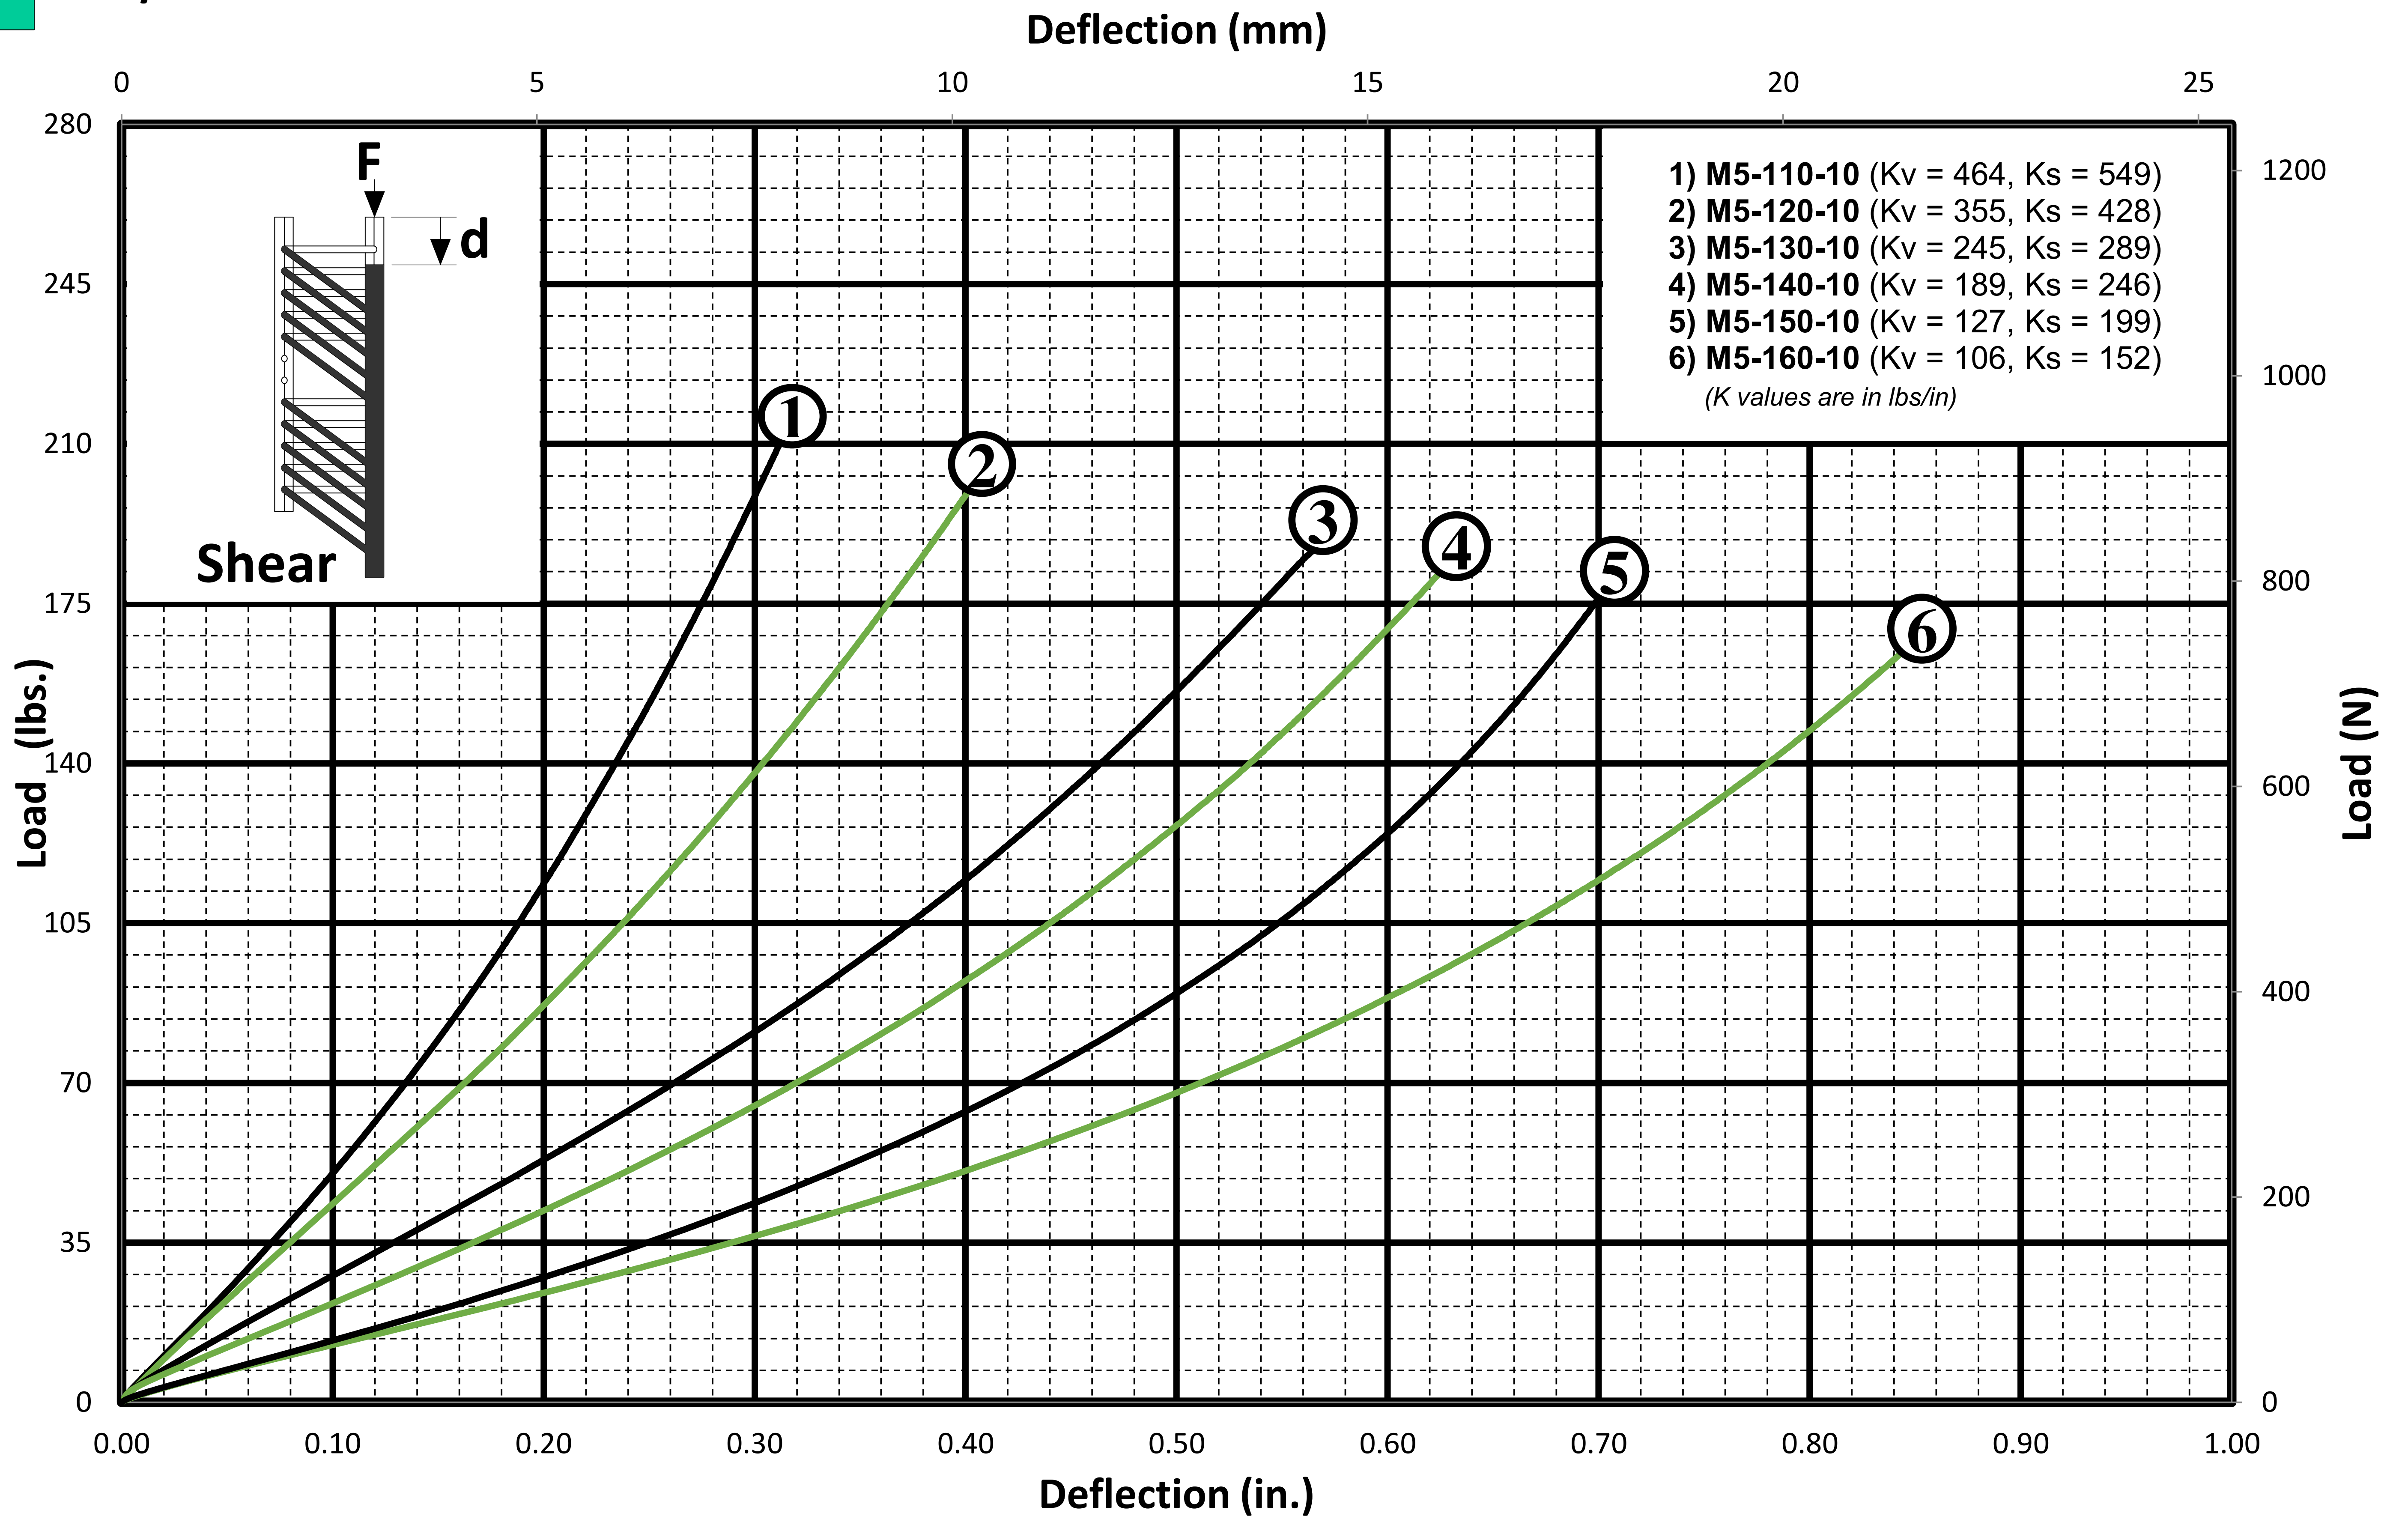

## Design Data Sheet

5/32" DIAMETER CABLE

Helical Isolator