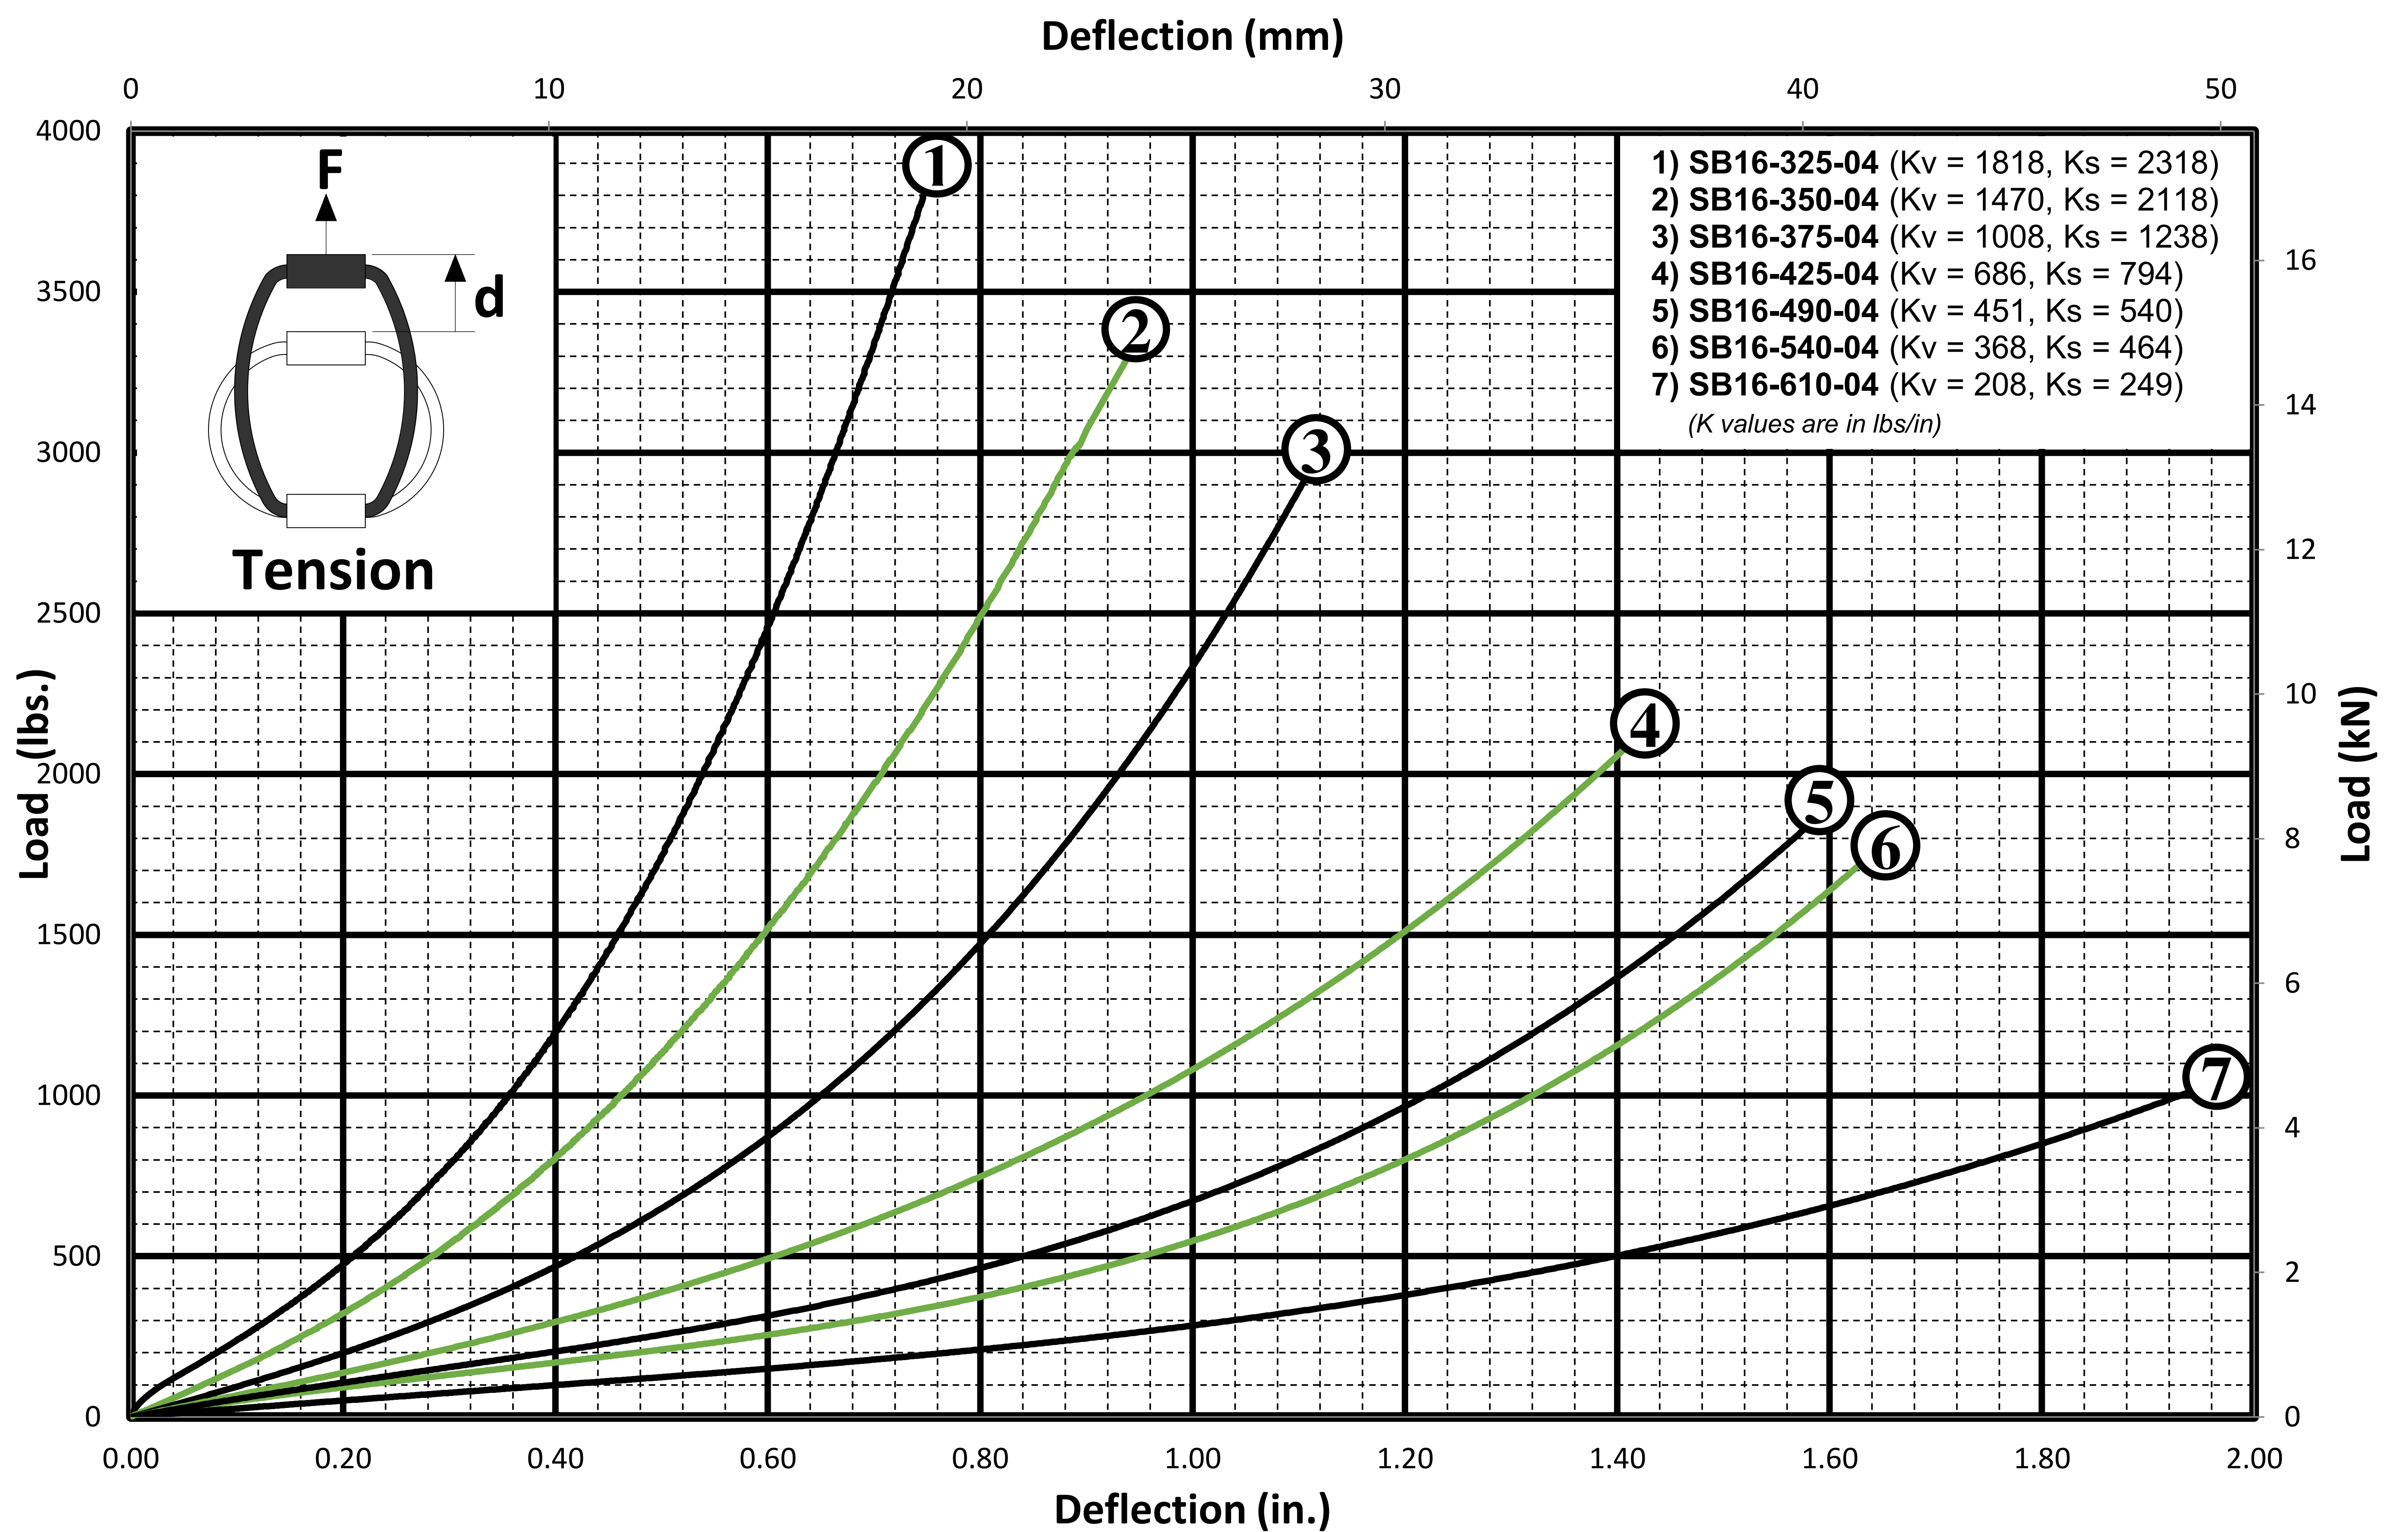

SB16 SERIES

Design Data Sheet

1/2" DIAMETER CABLE

Helical Isolator

SB16 SERIES

Design Data Sheet

1/2" DIAMETER CABLE

Helical Isolator