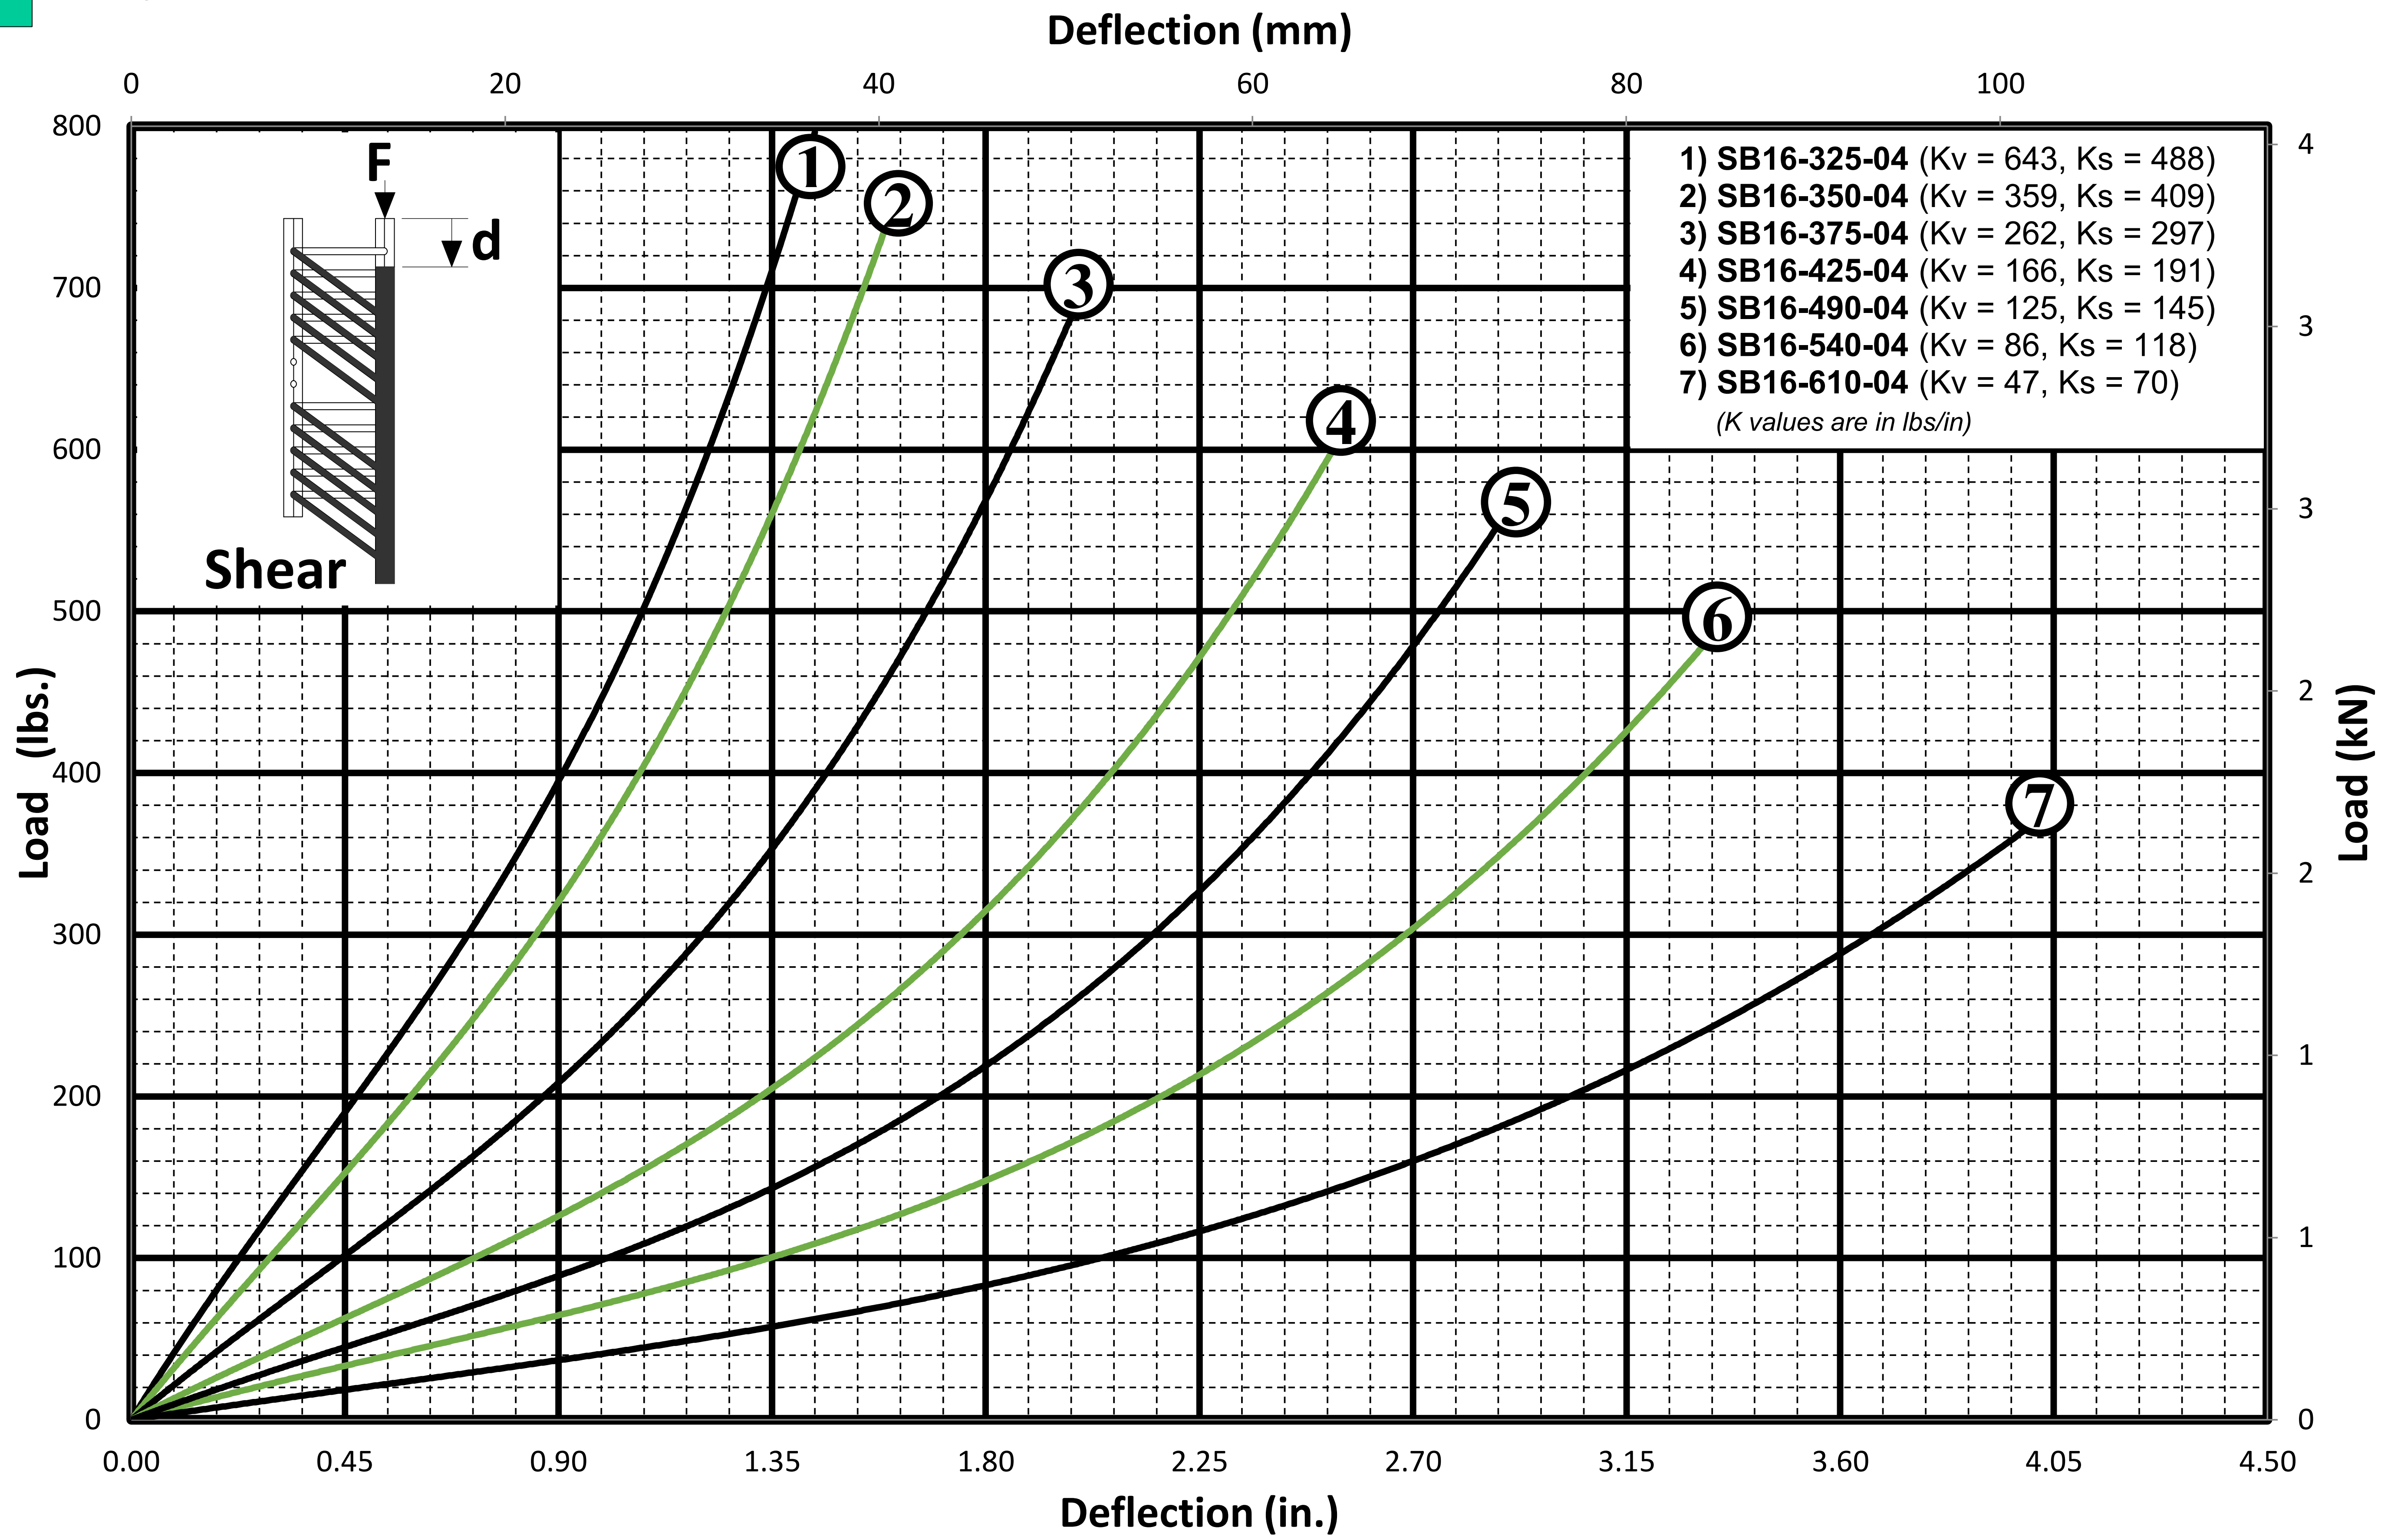

SB16 SERIES

Design Data Sheet

1/2" DIAMETER CABLE

Helical Isolator

SB16 SERIES

Design Data Sheet

1/2" DIAMETER CABLE

Helical Isolator