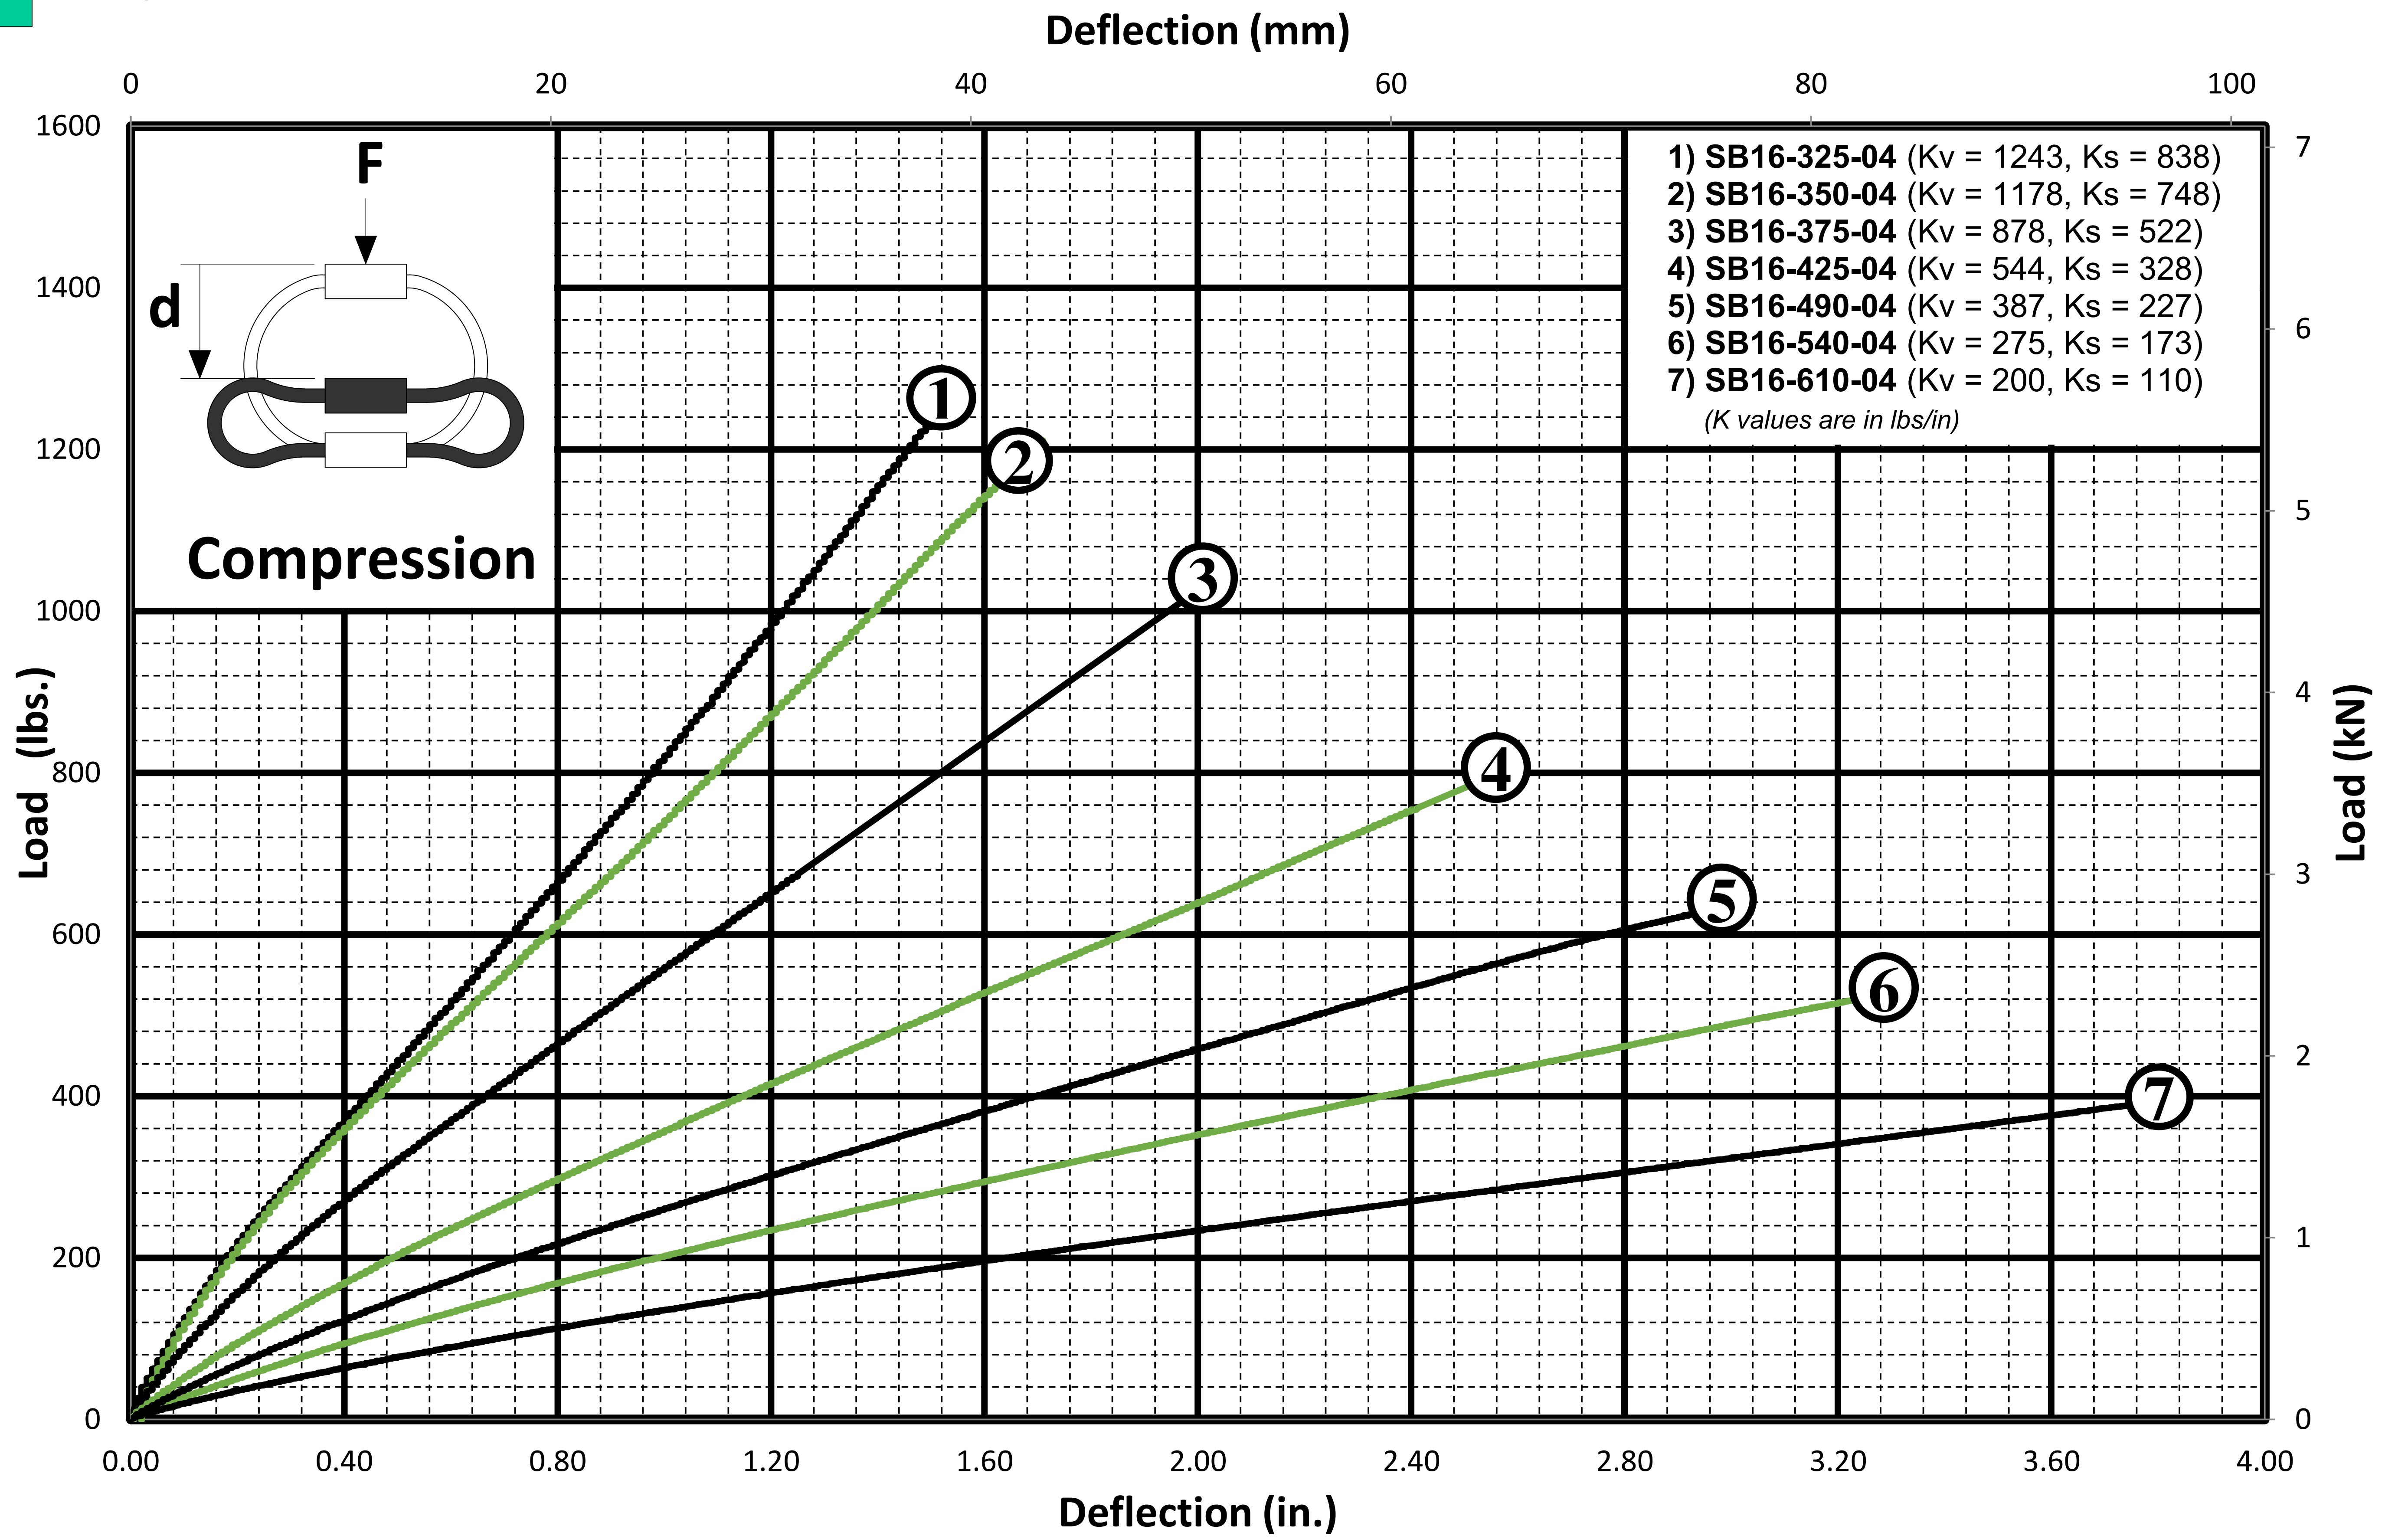

SB16 SERIES

Design Data Sheet

1/2" DIAMETER CABLE

Helical Isolator

SB16 SERIES

Design Data Sheet

1/2" DIAMETER CABLE

Helical Isolator