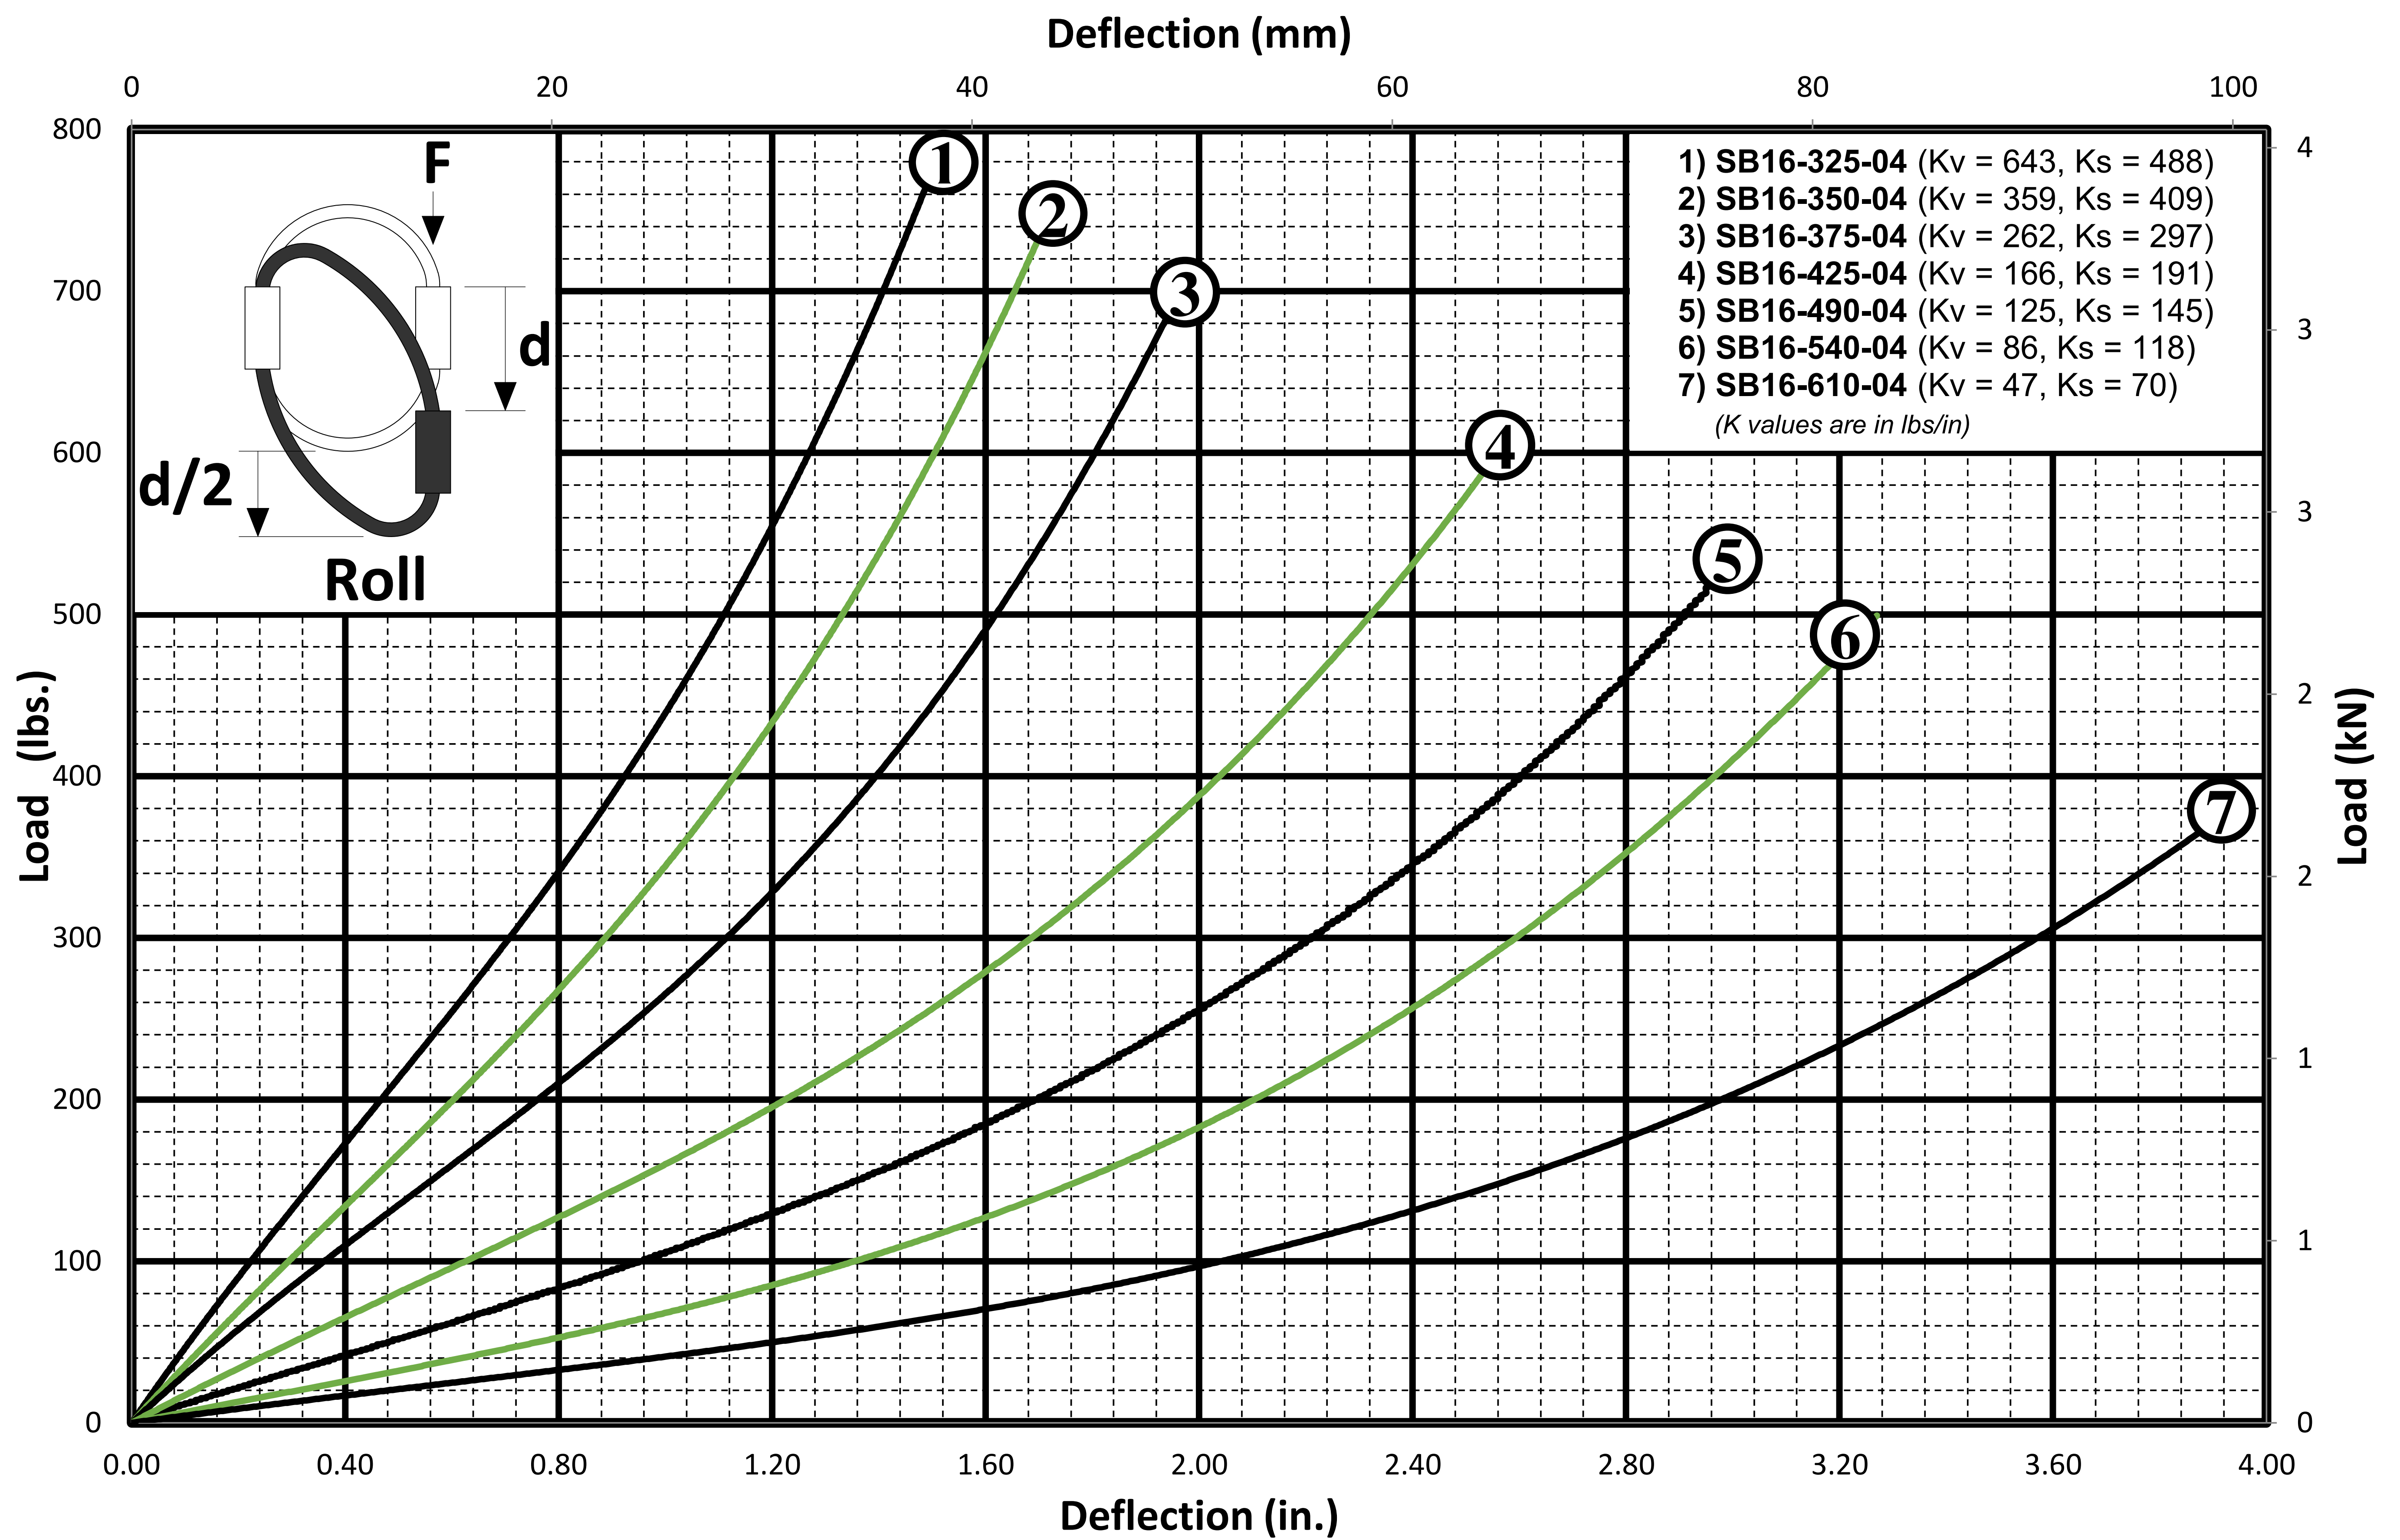

SB16 SERIES

Design Data Sheet

1/2" DIAMETER CABLE

Helical Isolator

SB16 SERIES

Design Data Sheet

1/2" DIAMETER CABLE

Helical Isolator