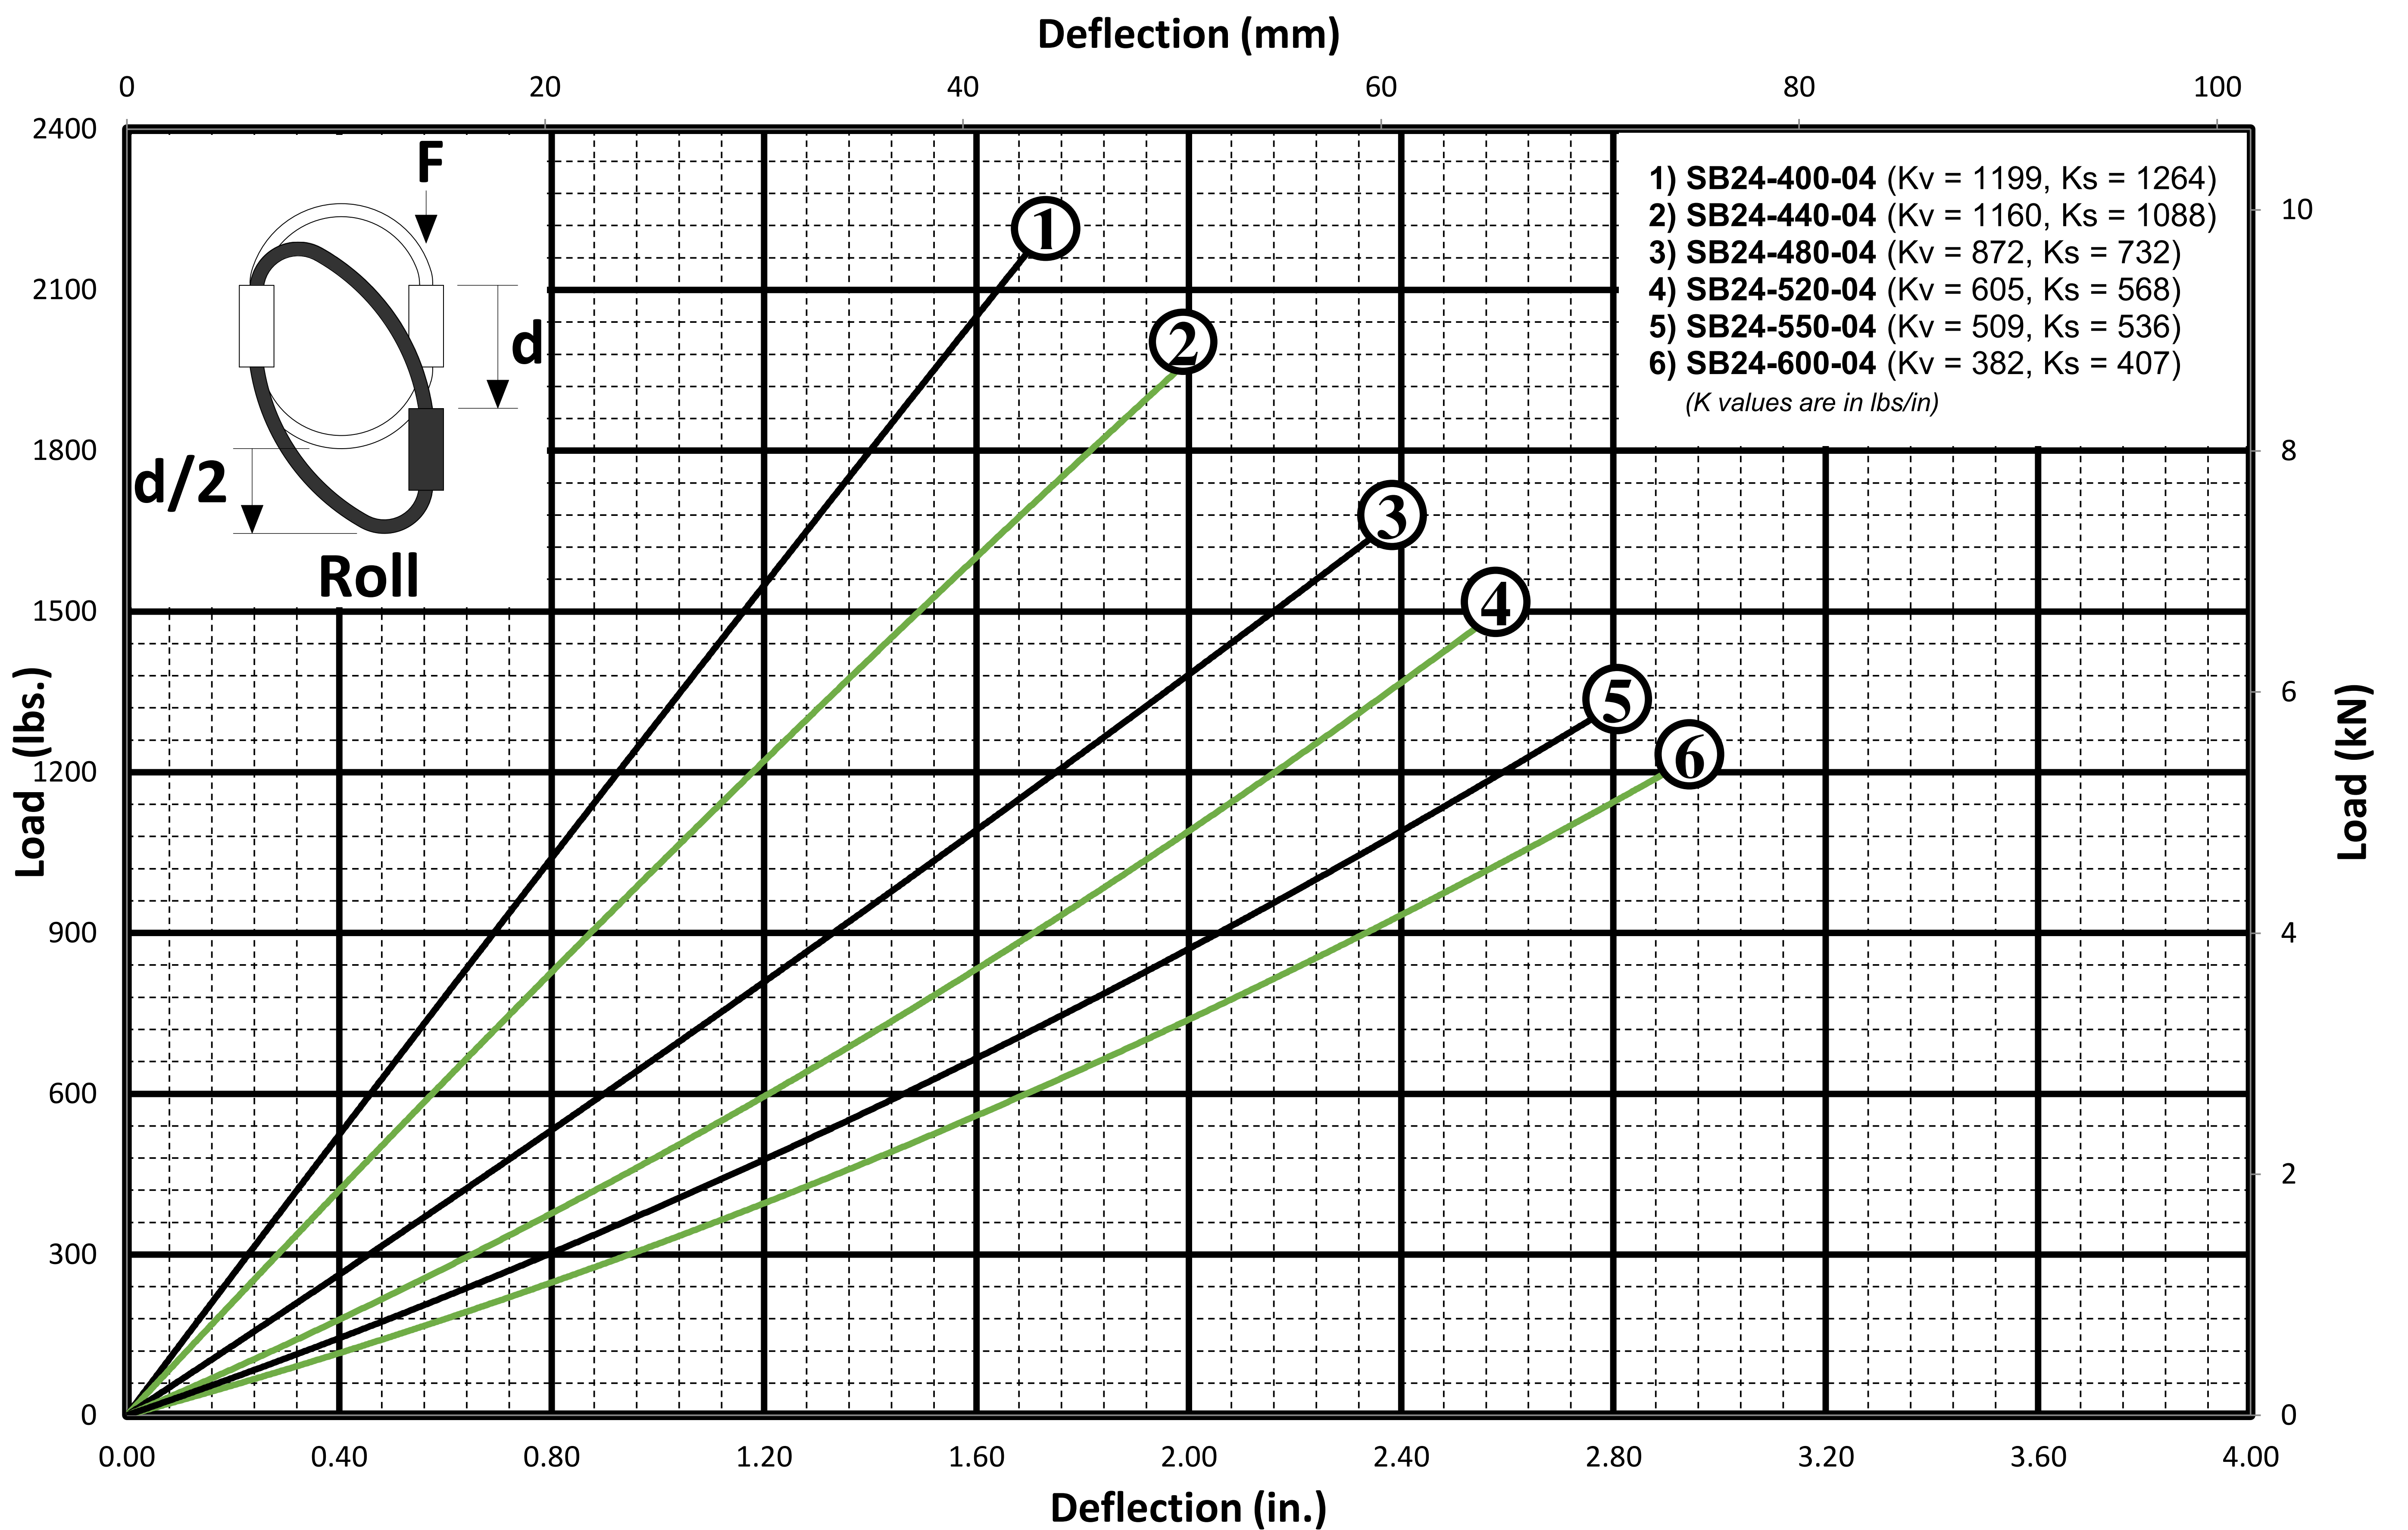

# SB24 SERIES

3/4" DIAMETER CABLE

Helical Isolator