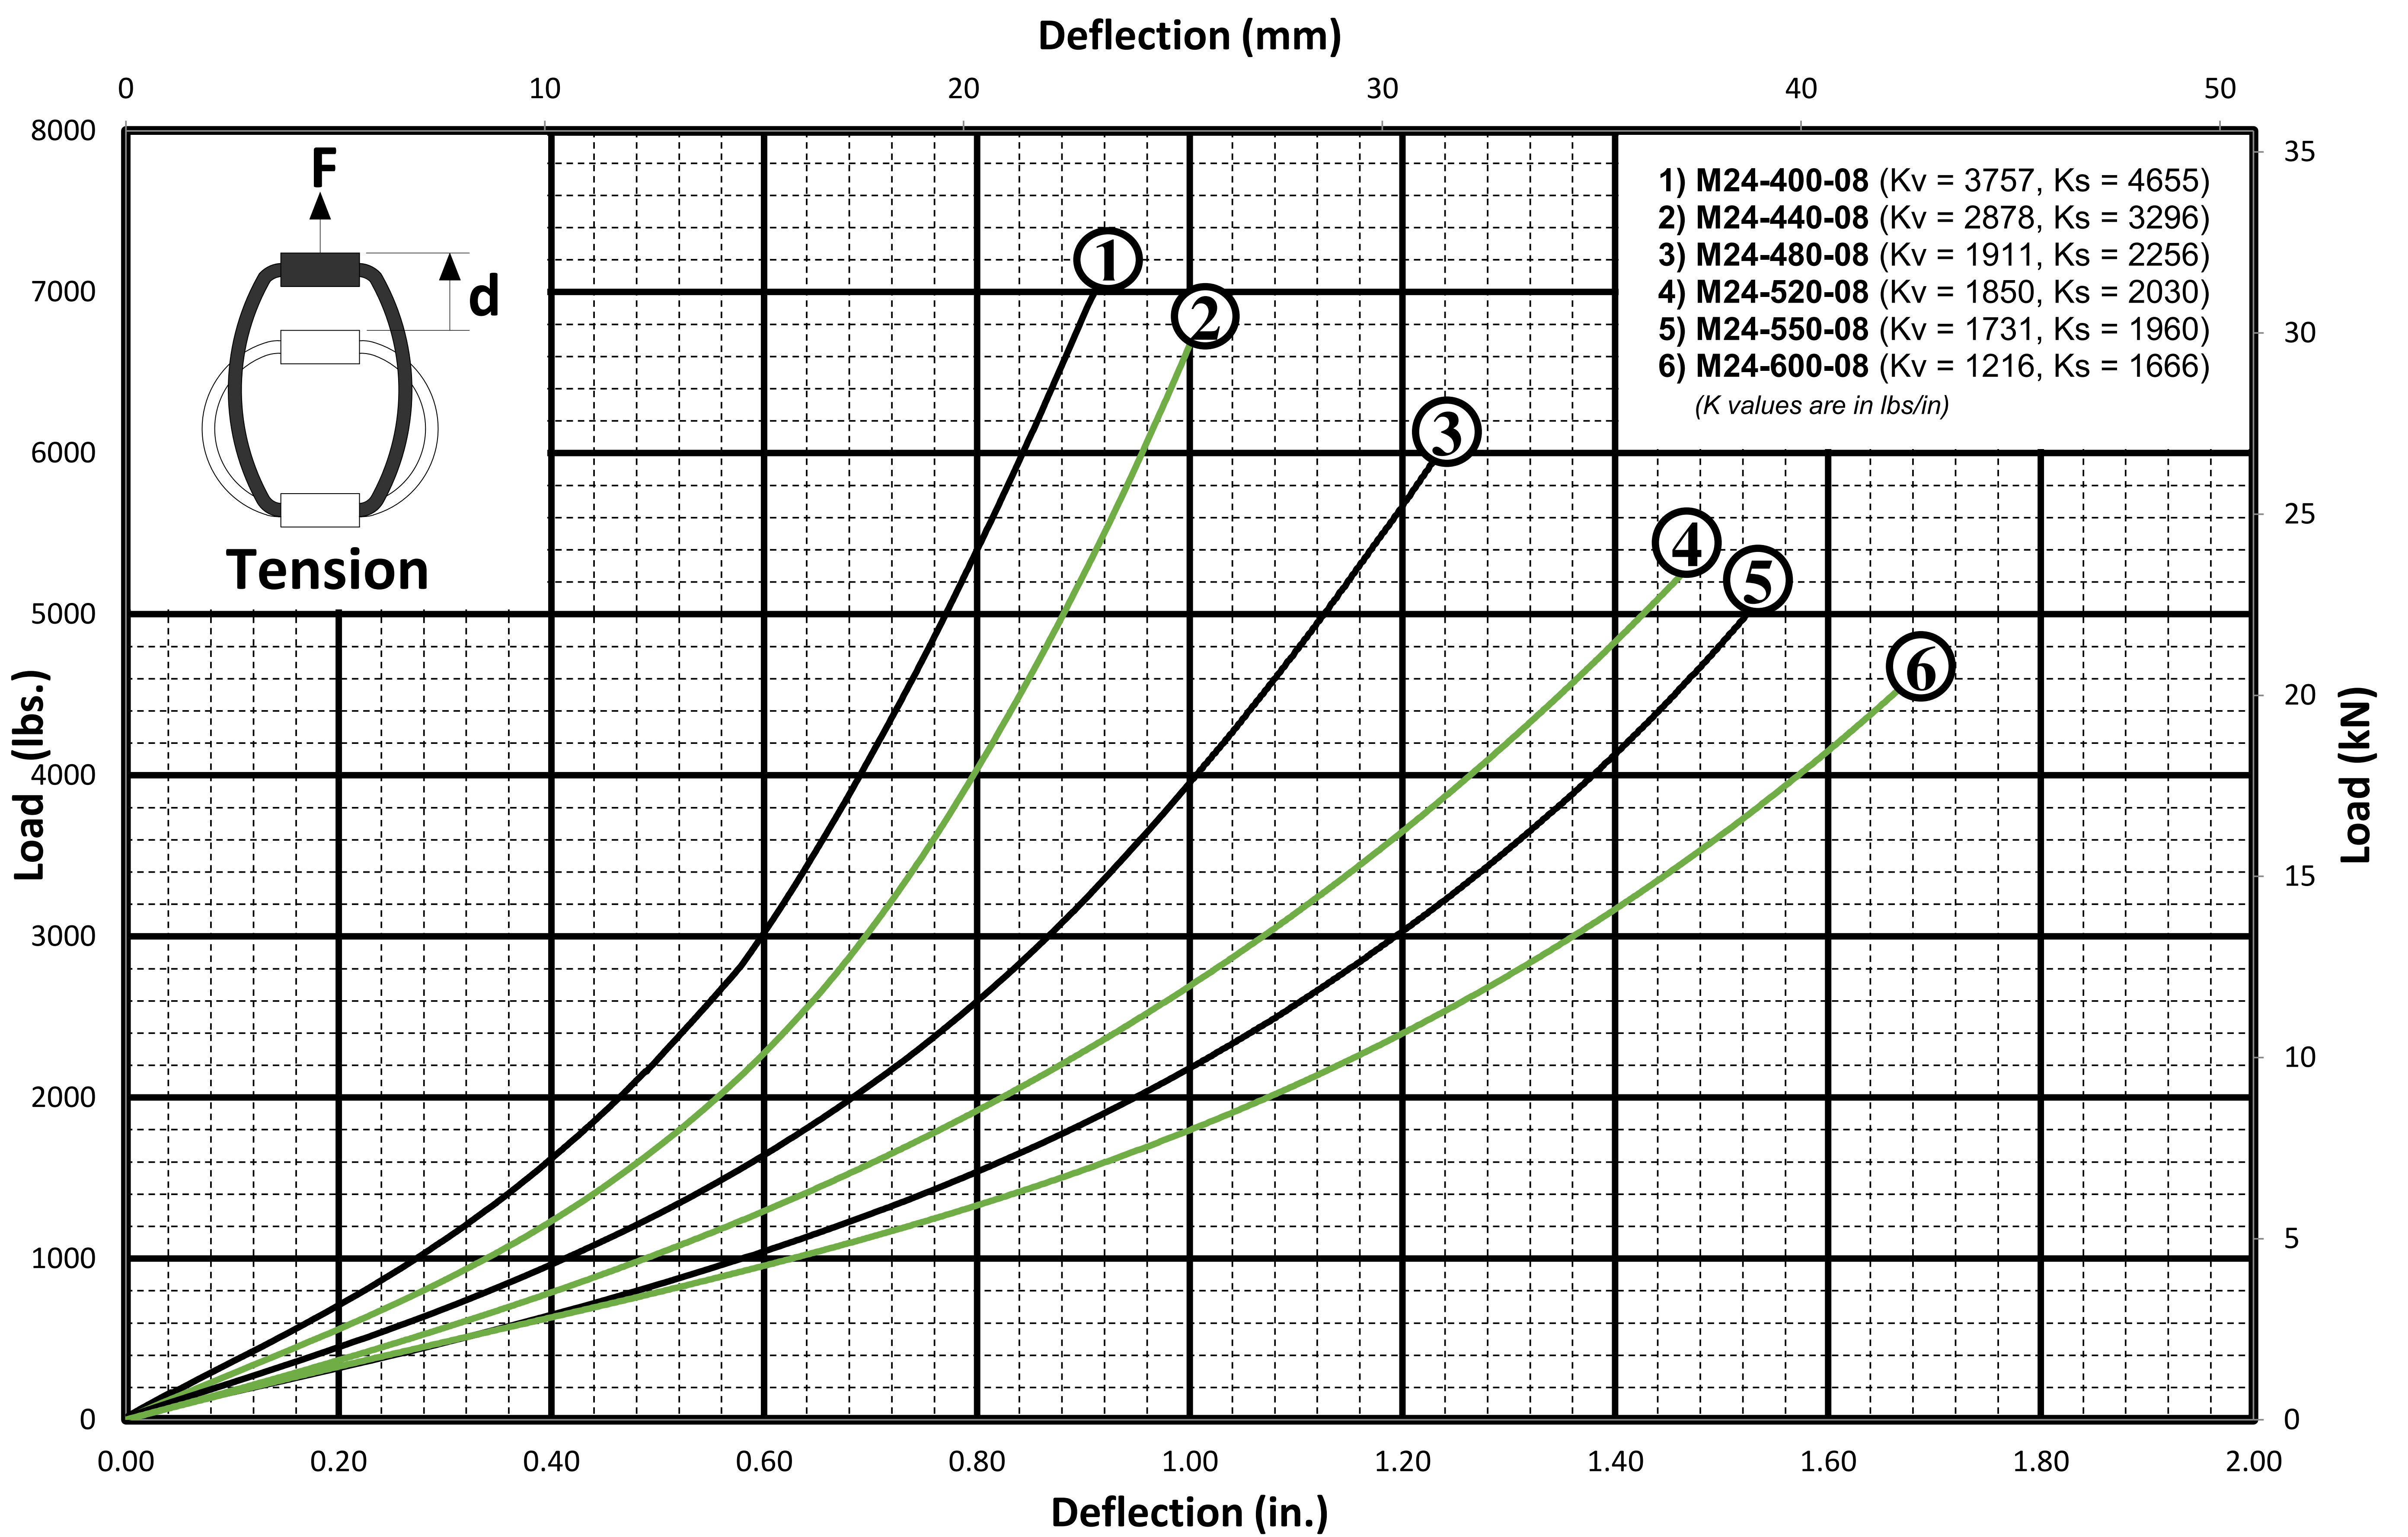

# SB24 SERIES

3/4" DIAMETER CABLE

Helical Isolator