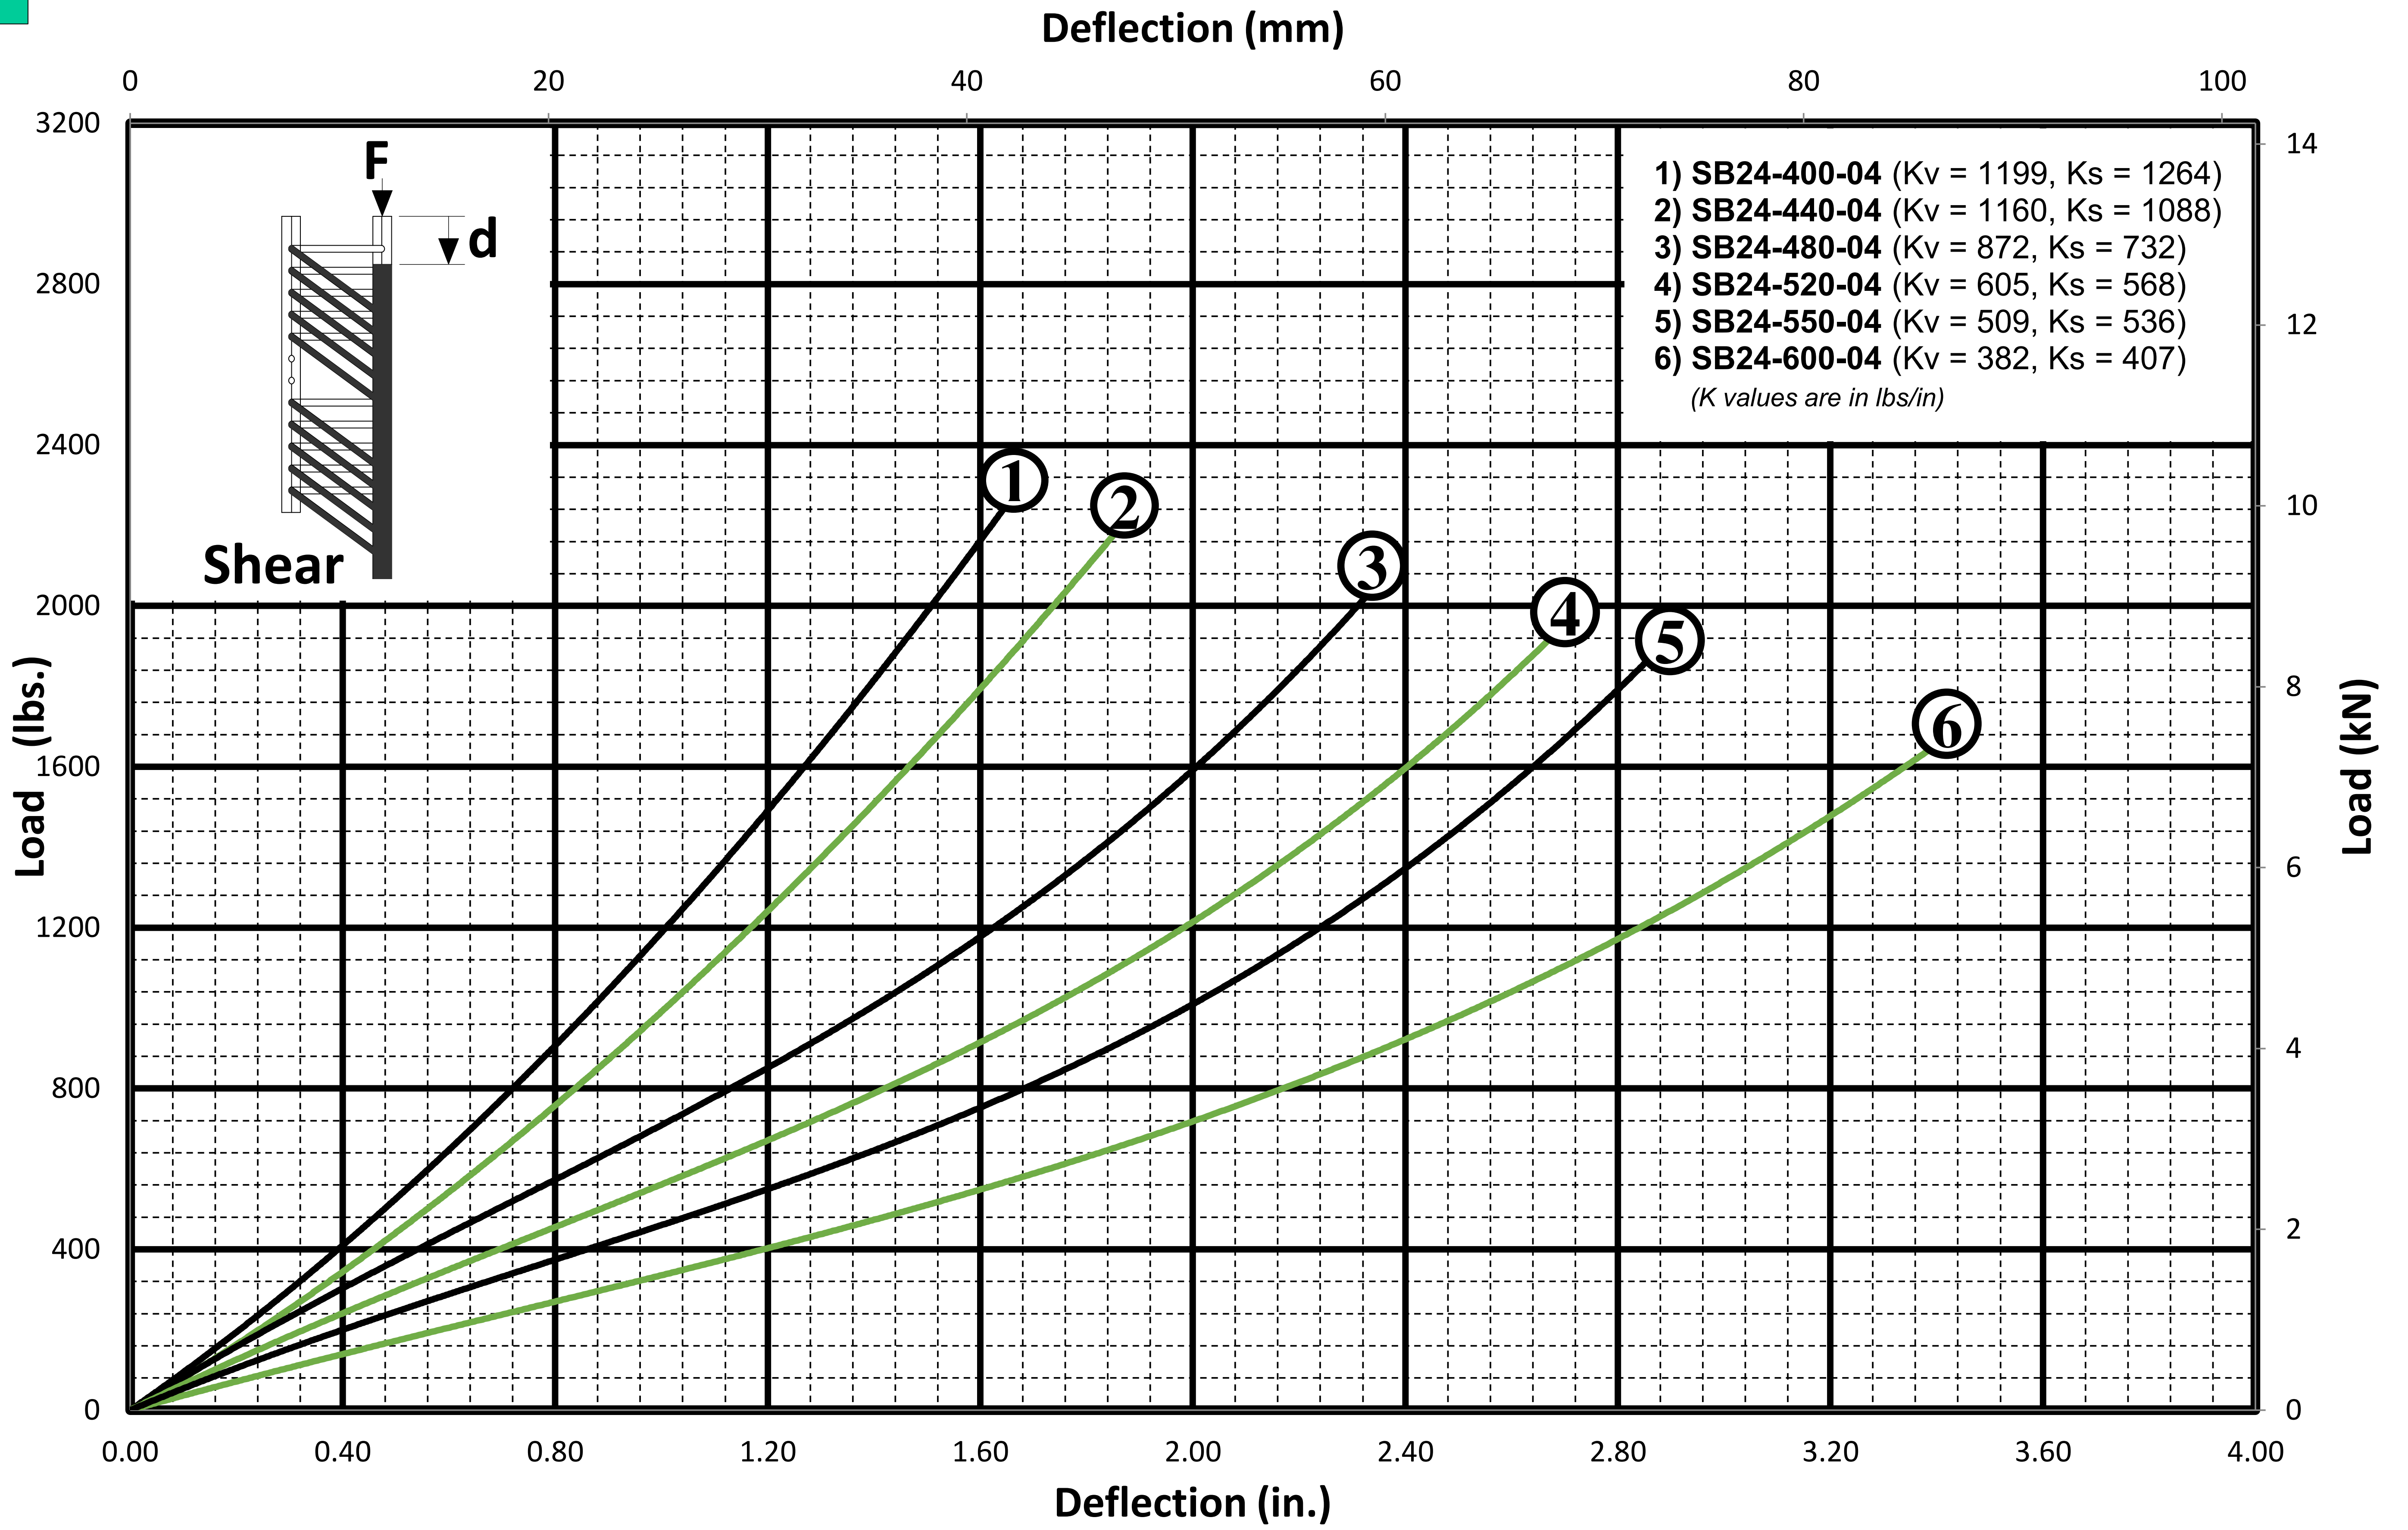

# SB24 SERIES

3/4" DIAMETER CABLE

Helical Isolator