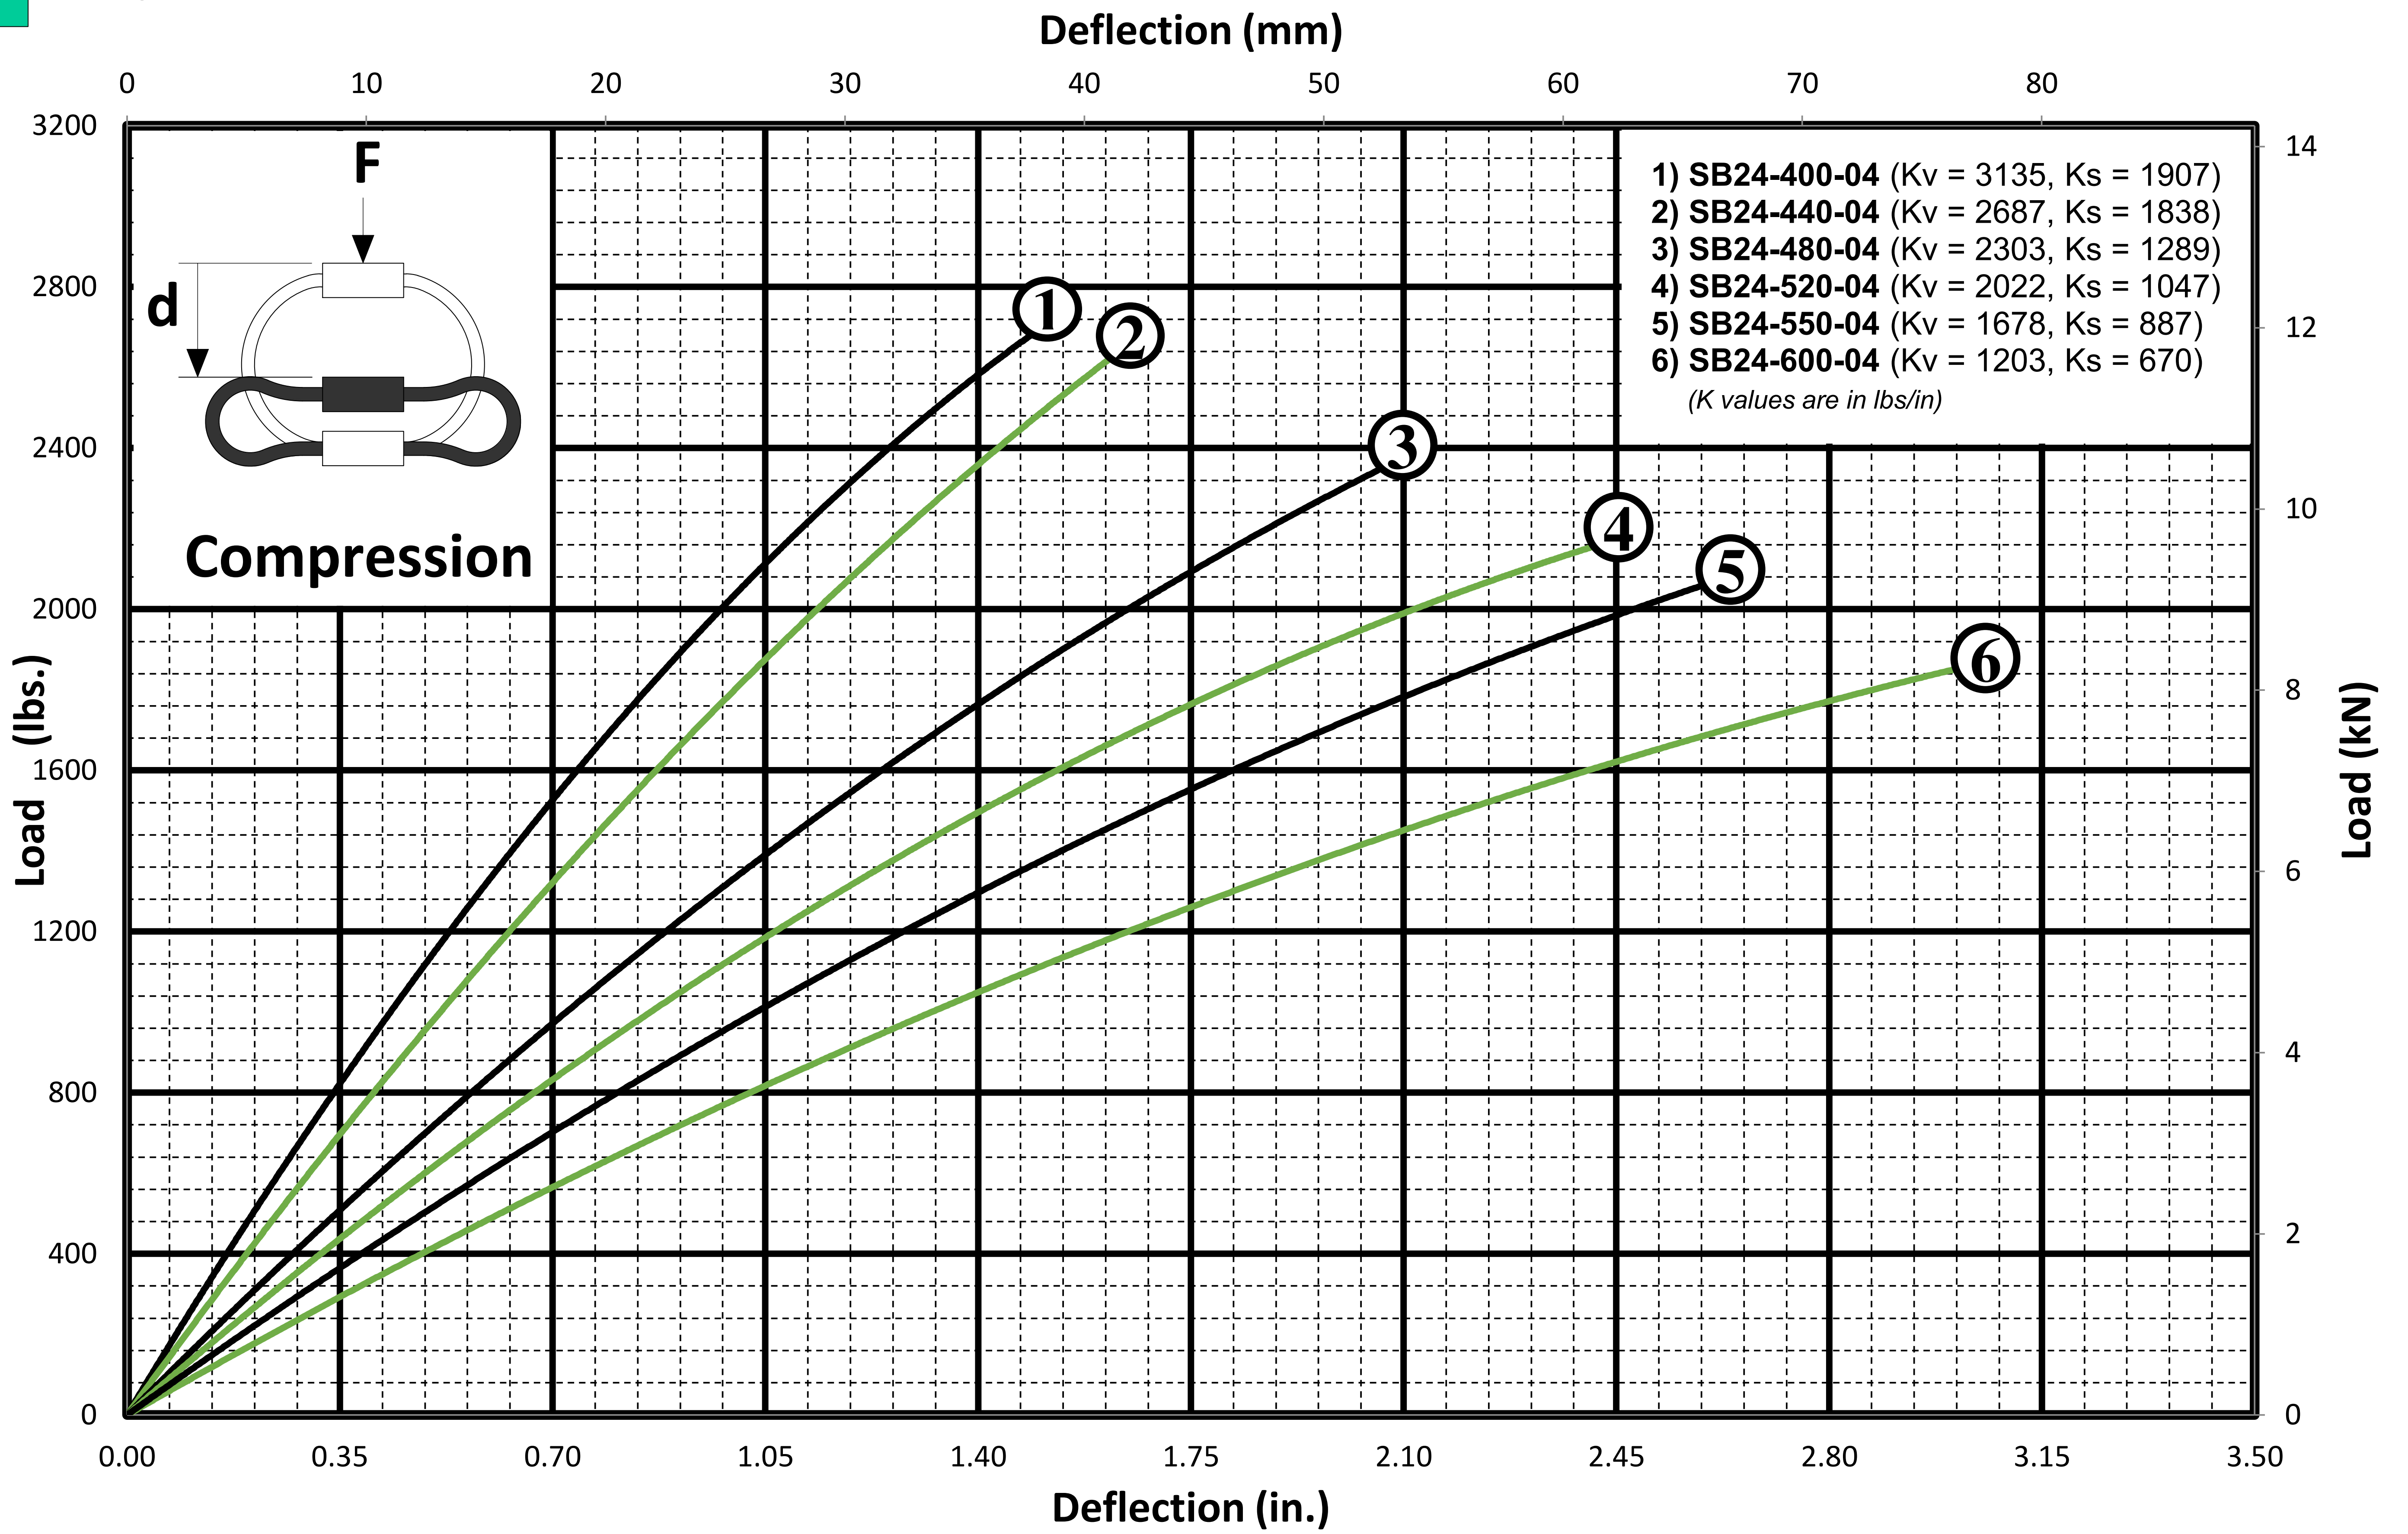

# SB24 SERIES

3/4" DIAMETER CABLE

Helical Isolator