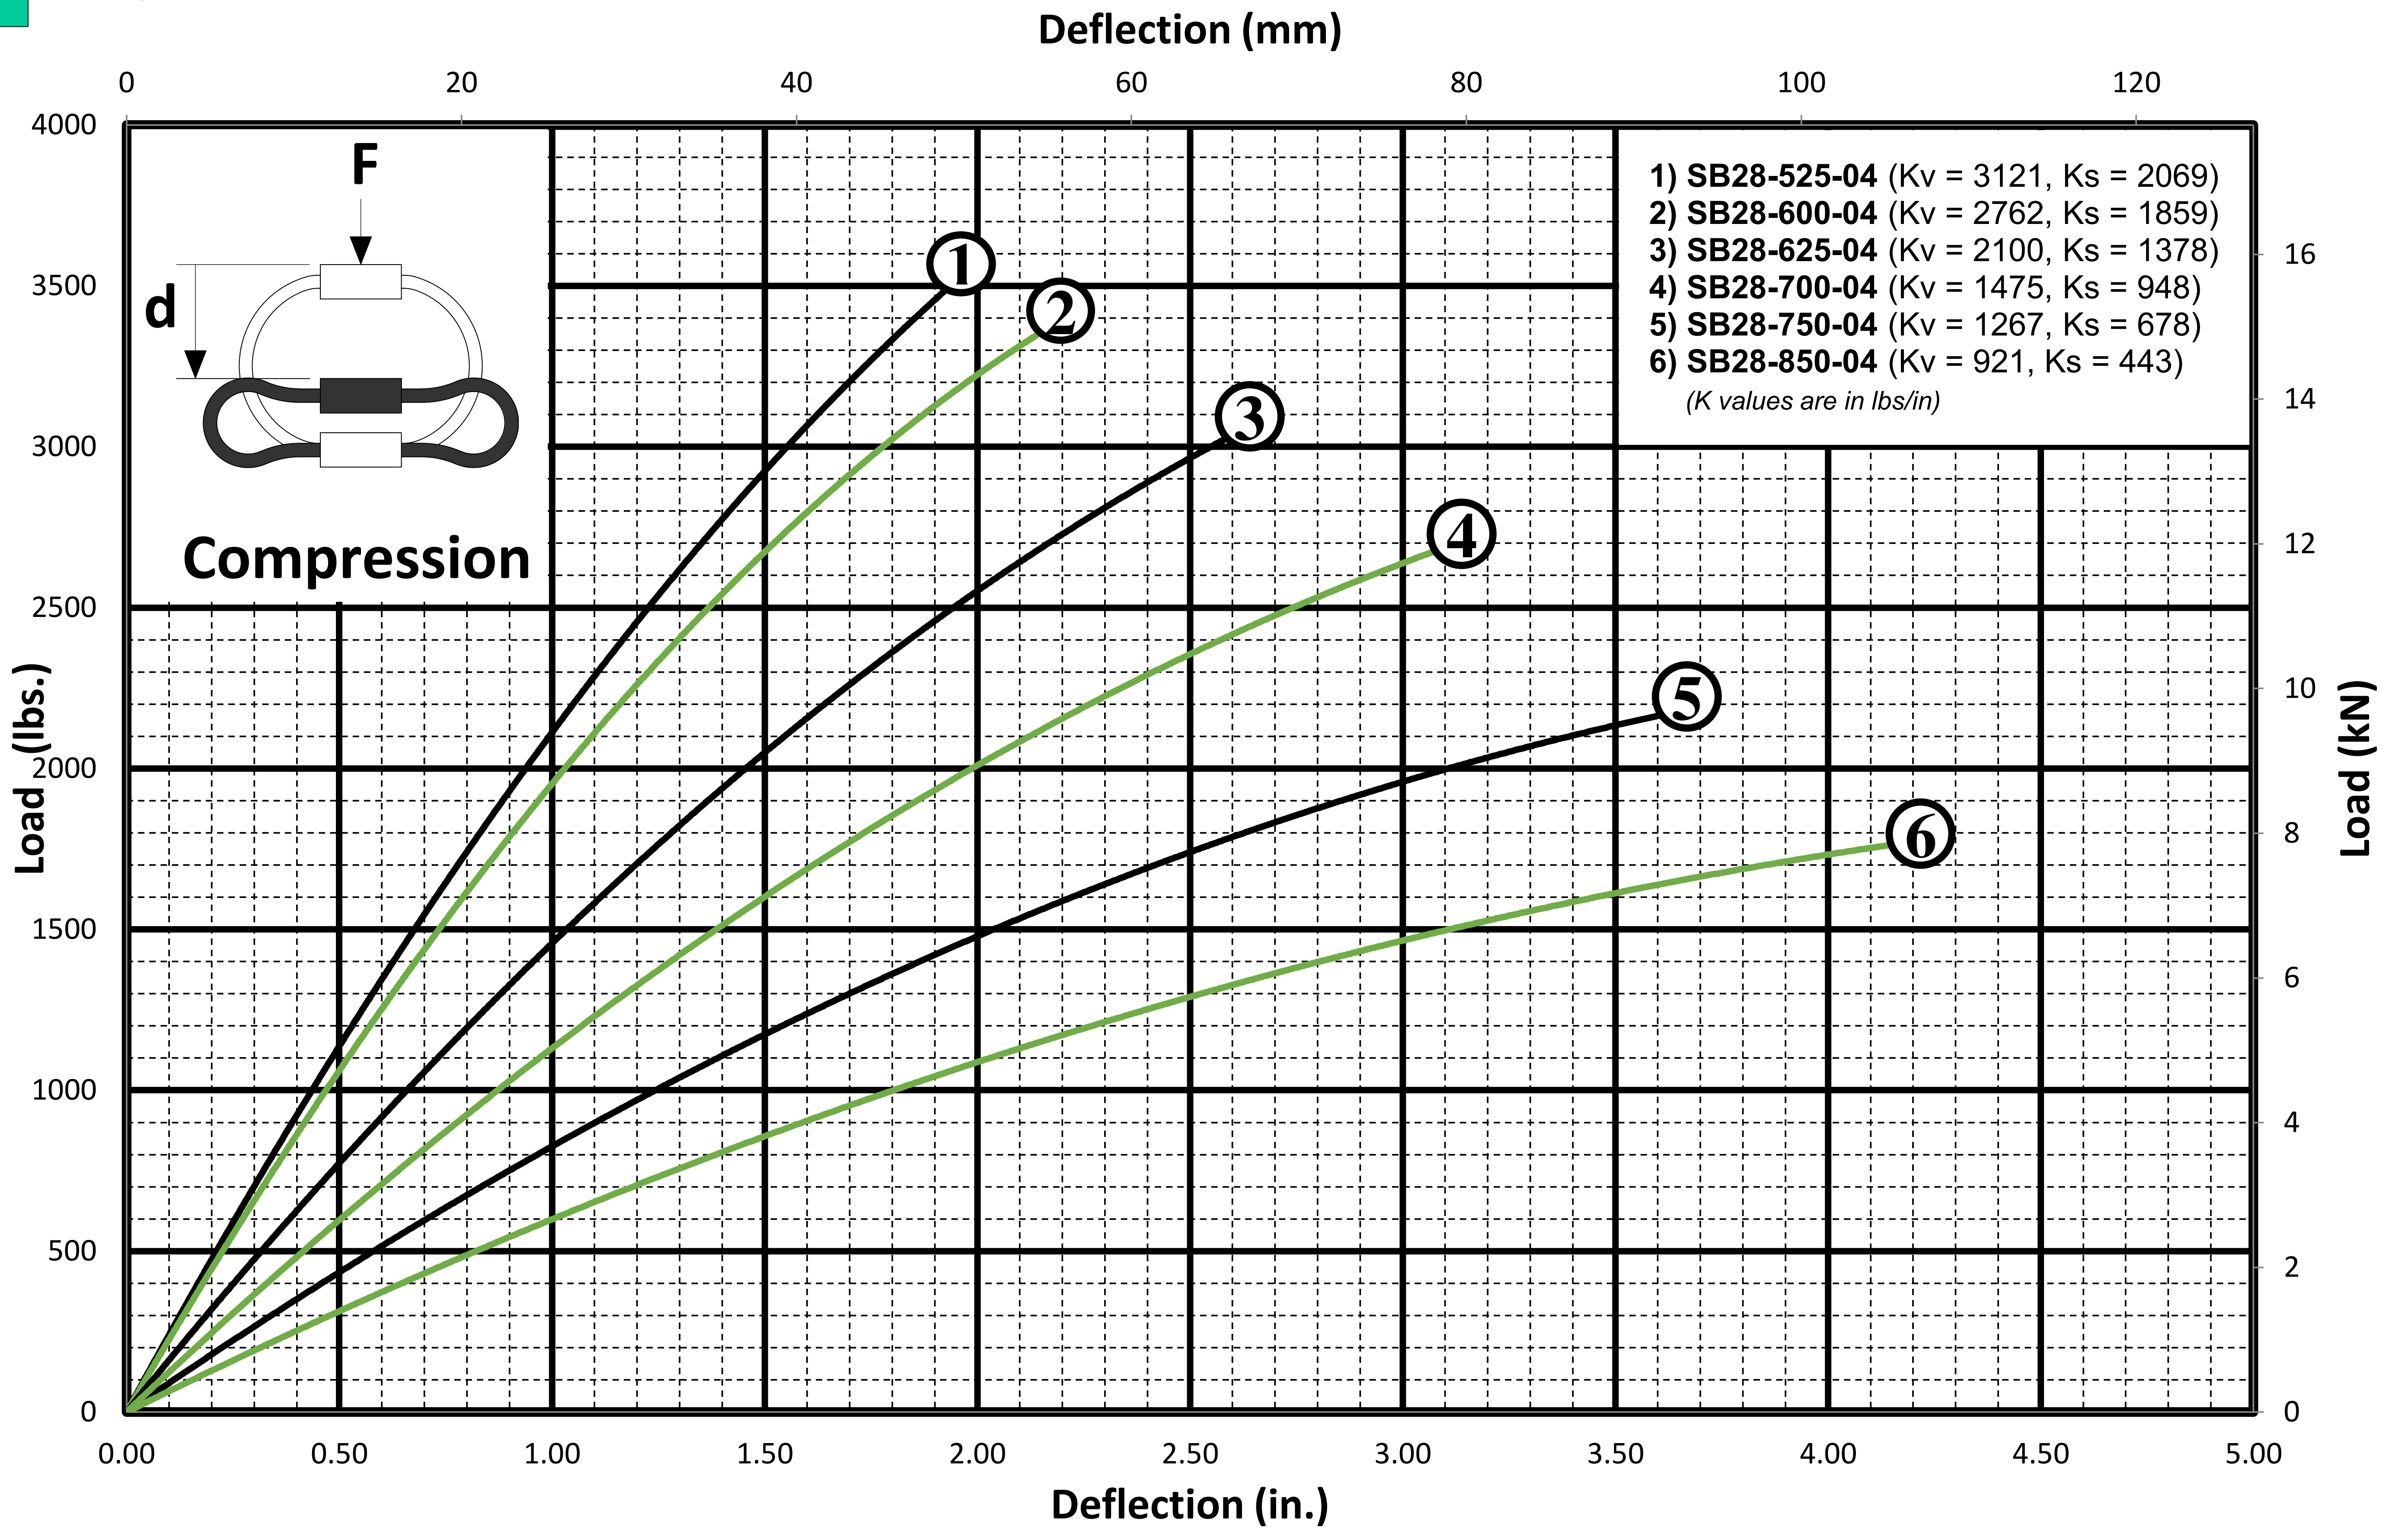

SB28 SERIES

Design Data Sheet

7/8" DIAMETER CABLE

Helical Isolator

TEL: (631) 491-5670

FAX: (631) 491-5672

www.isolator.com

E-MAIL: sales@isolator.com

CAGE: 07QQ7