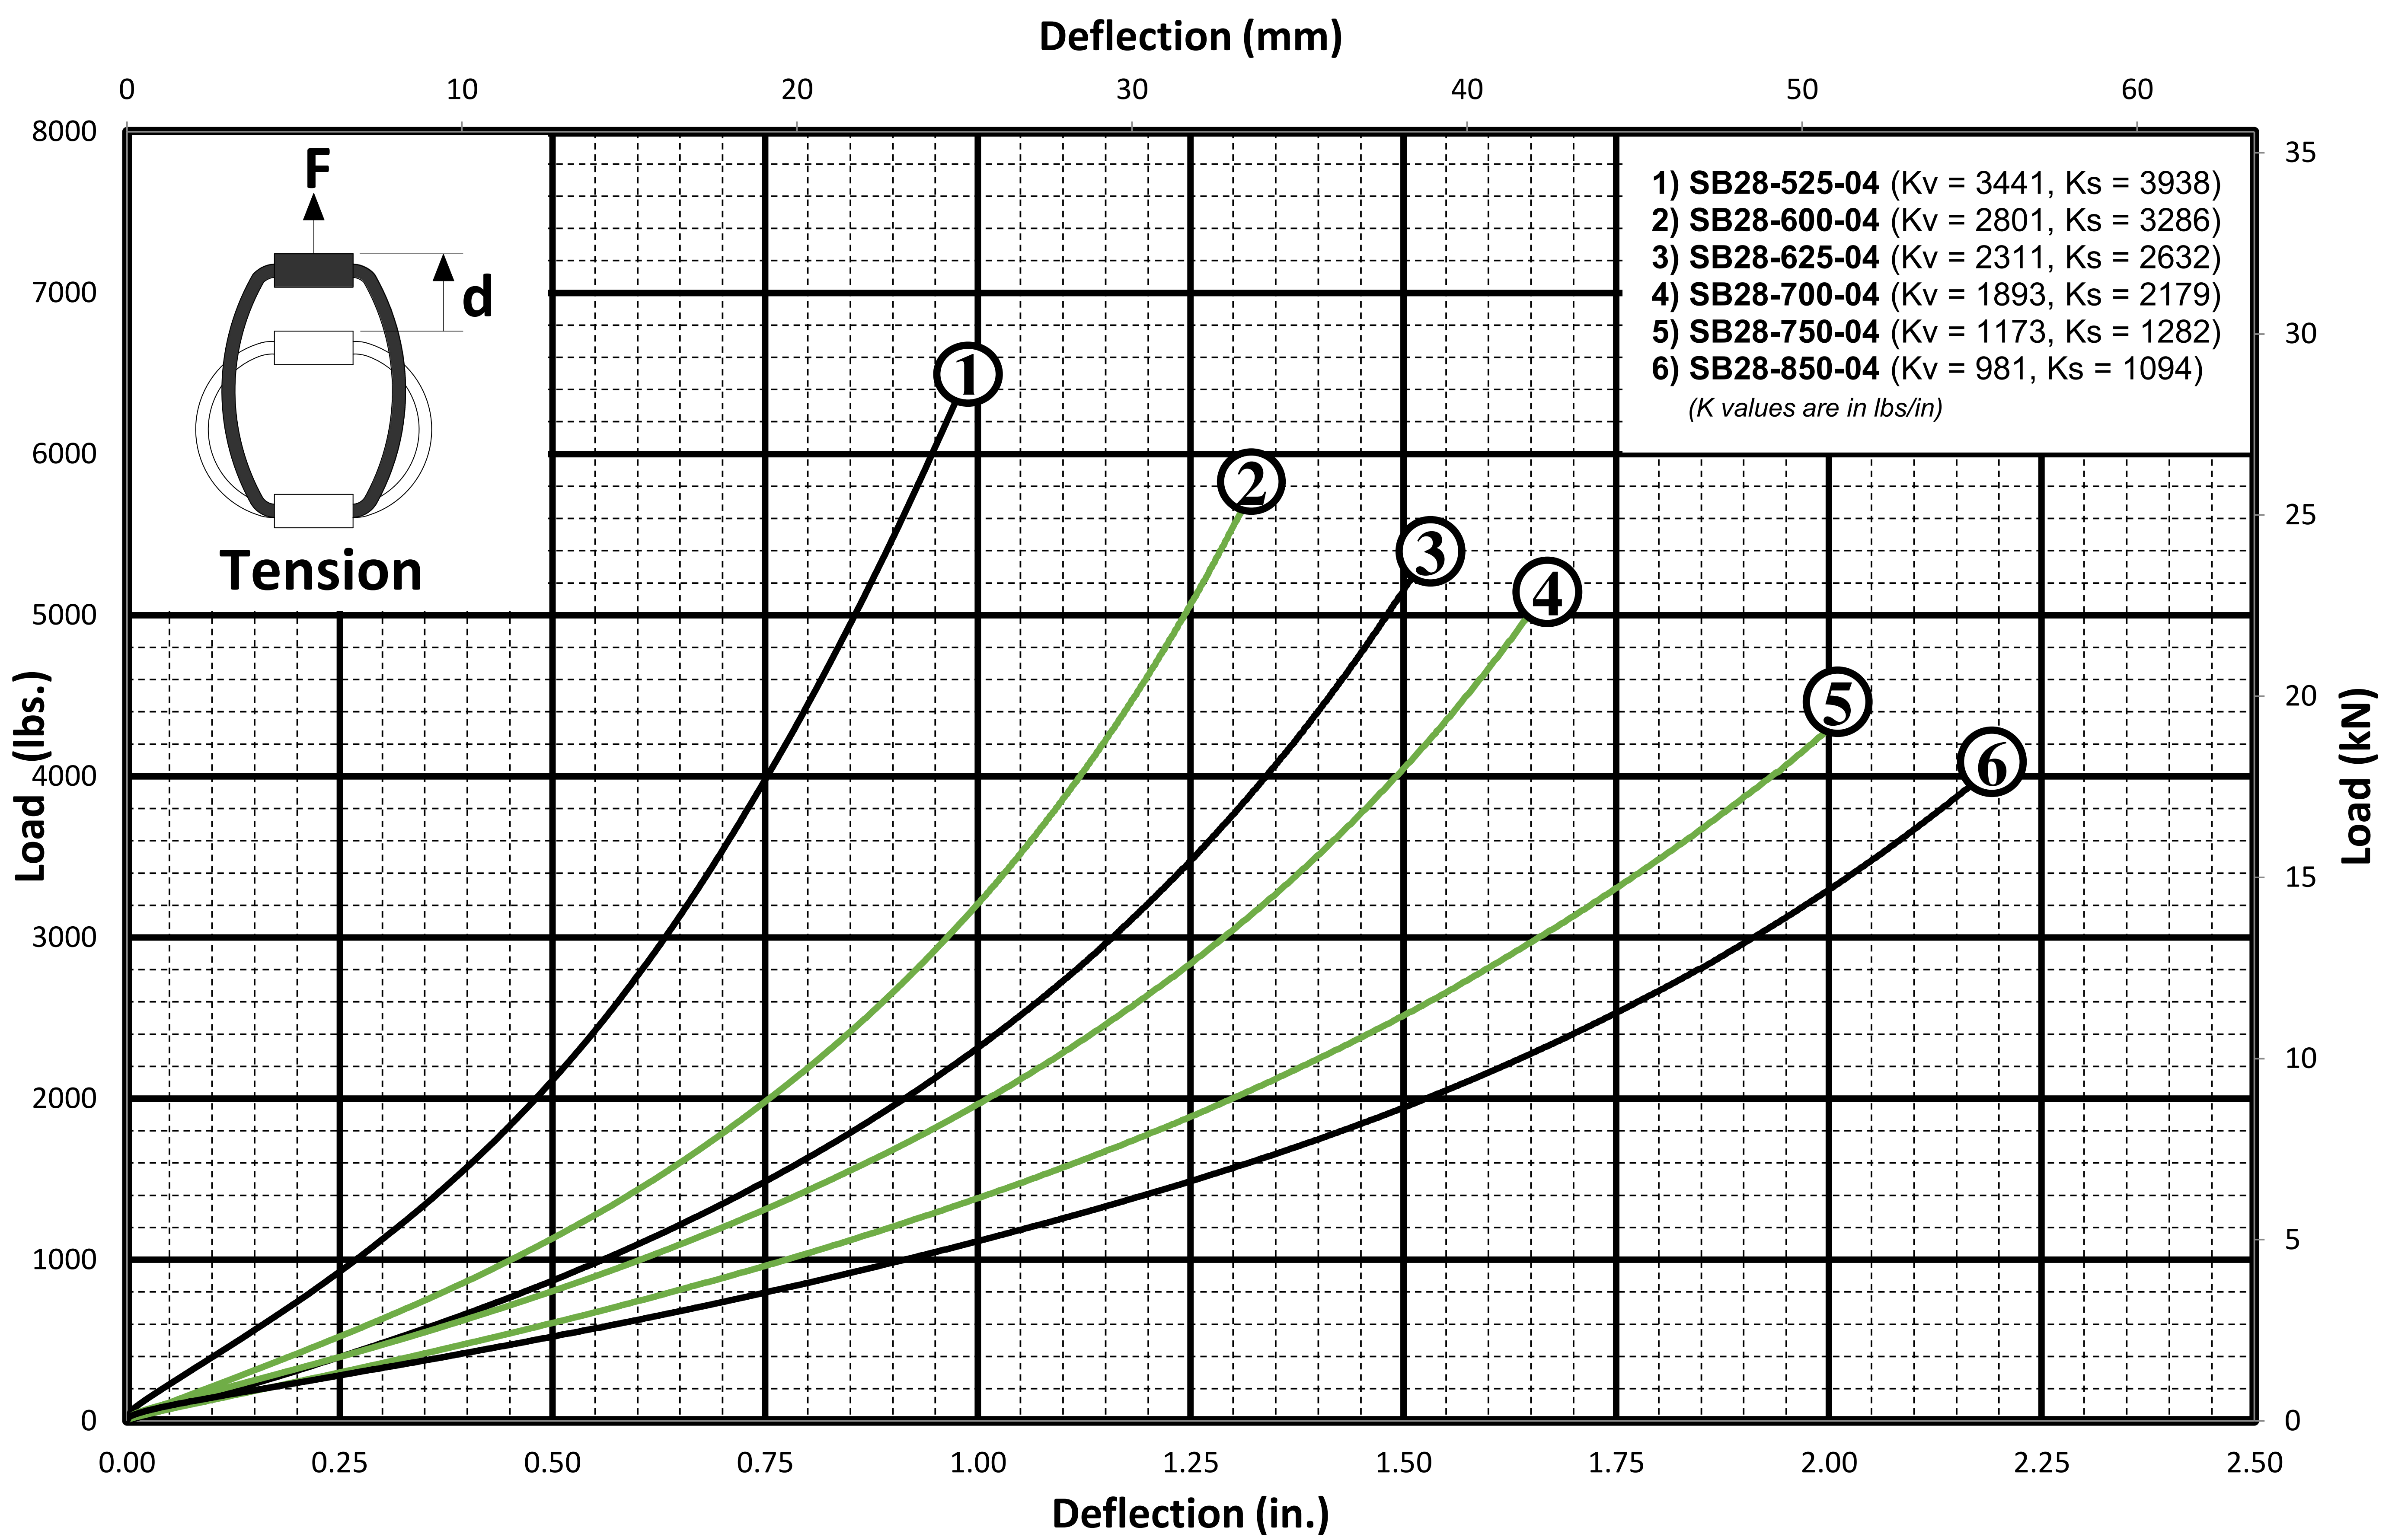

SB28 SERIES

Design Data Sheet

7/8" DIAMETER CABLE

Helical Isolator

TEL: (631) 491-5670

FAX: (631) 491-5672

www.isolator.com

E-MAIL: sales@isolator.com

CAGE: 07QQ7