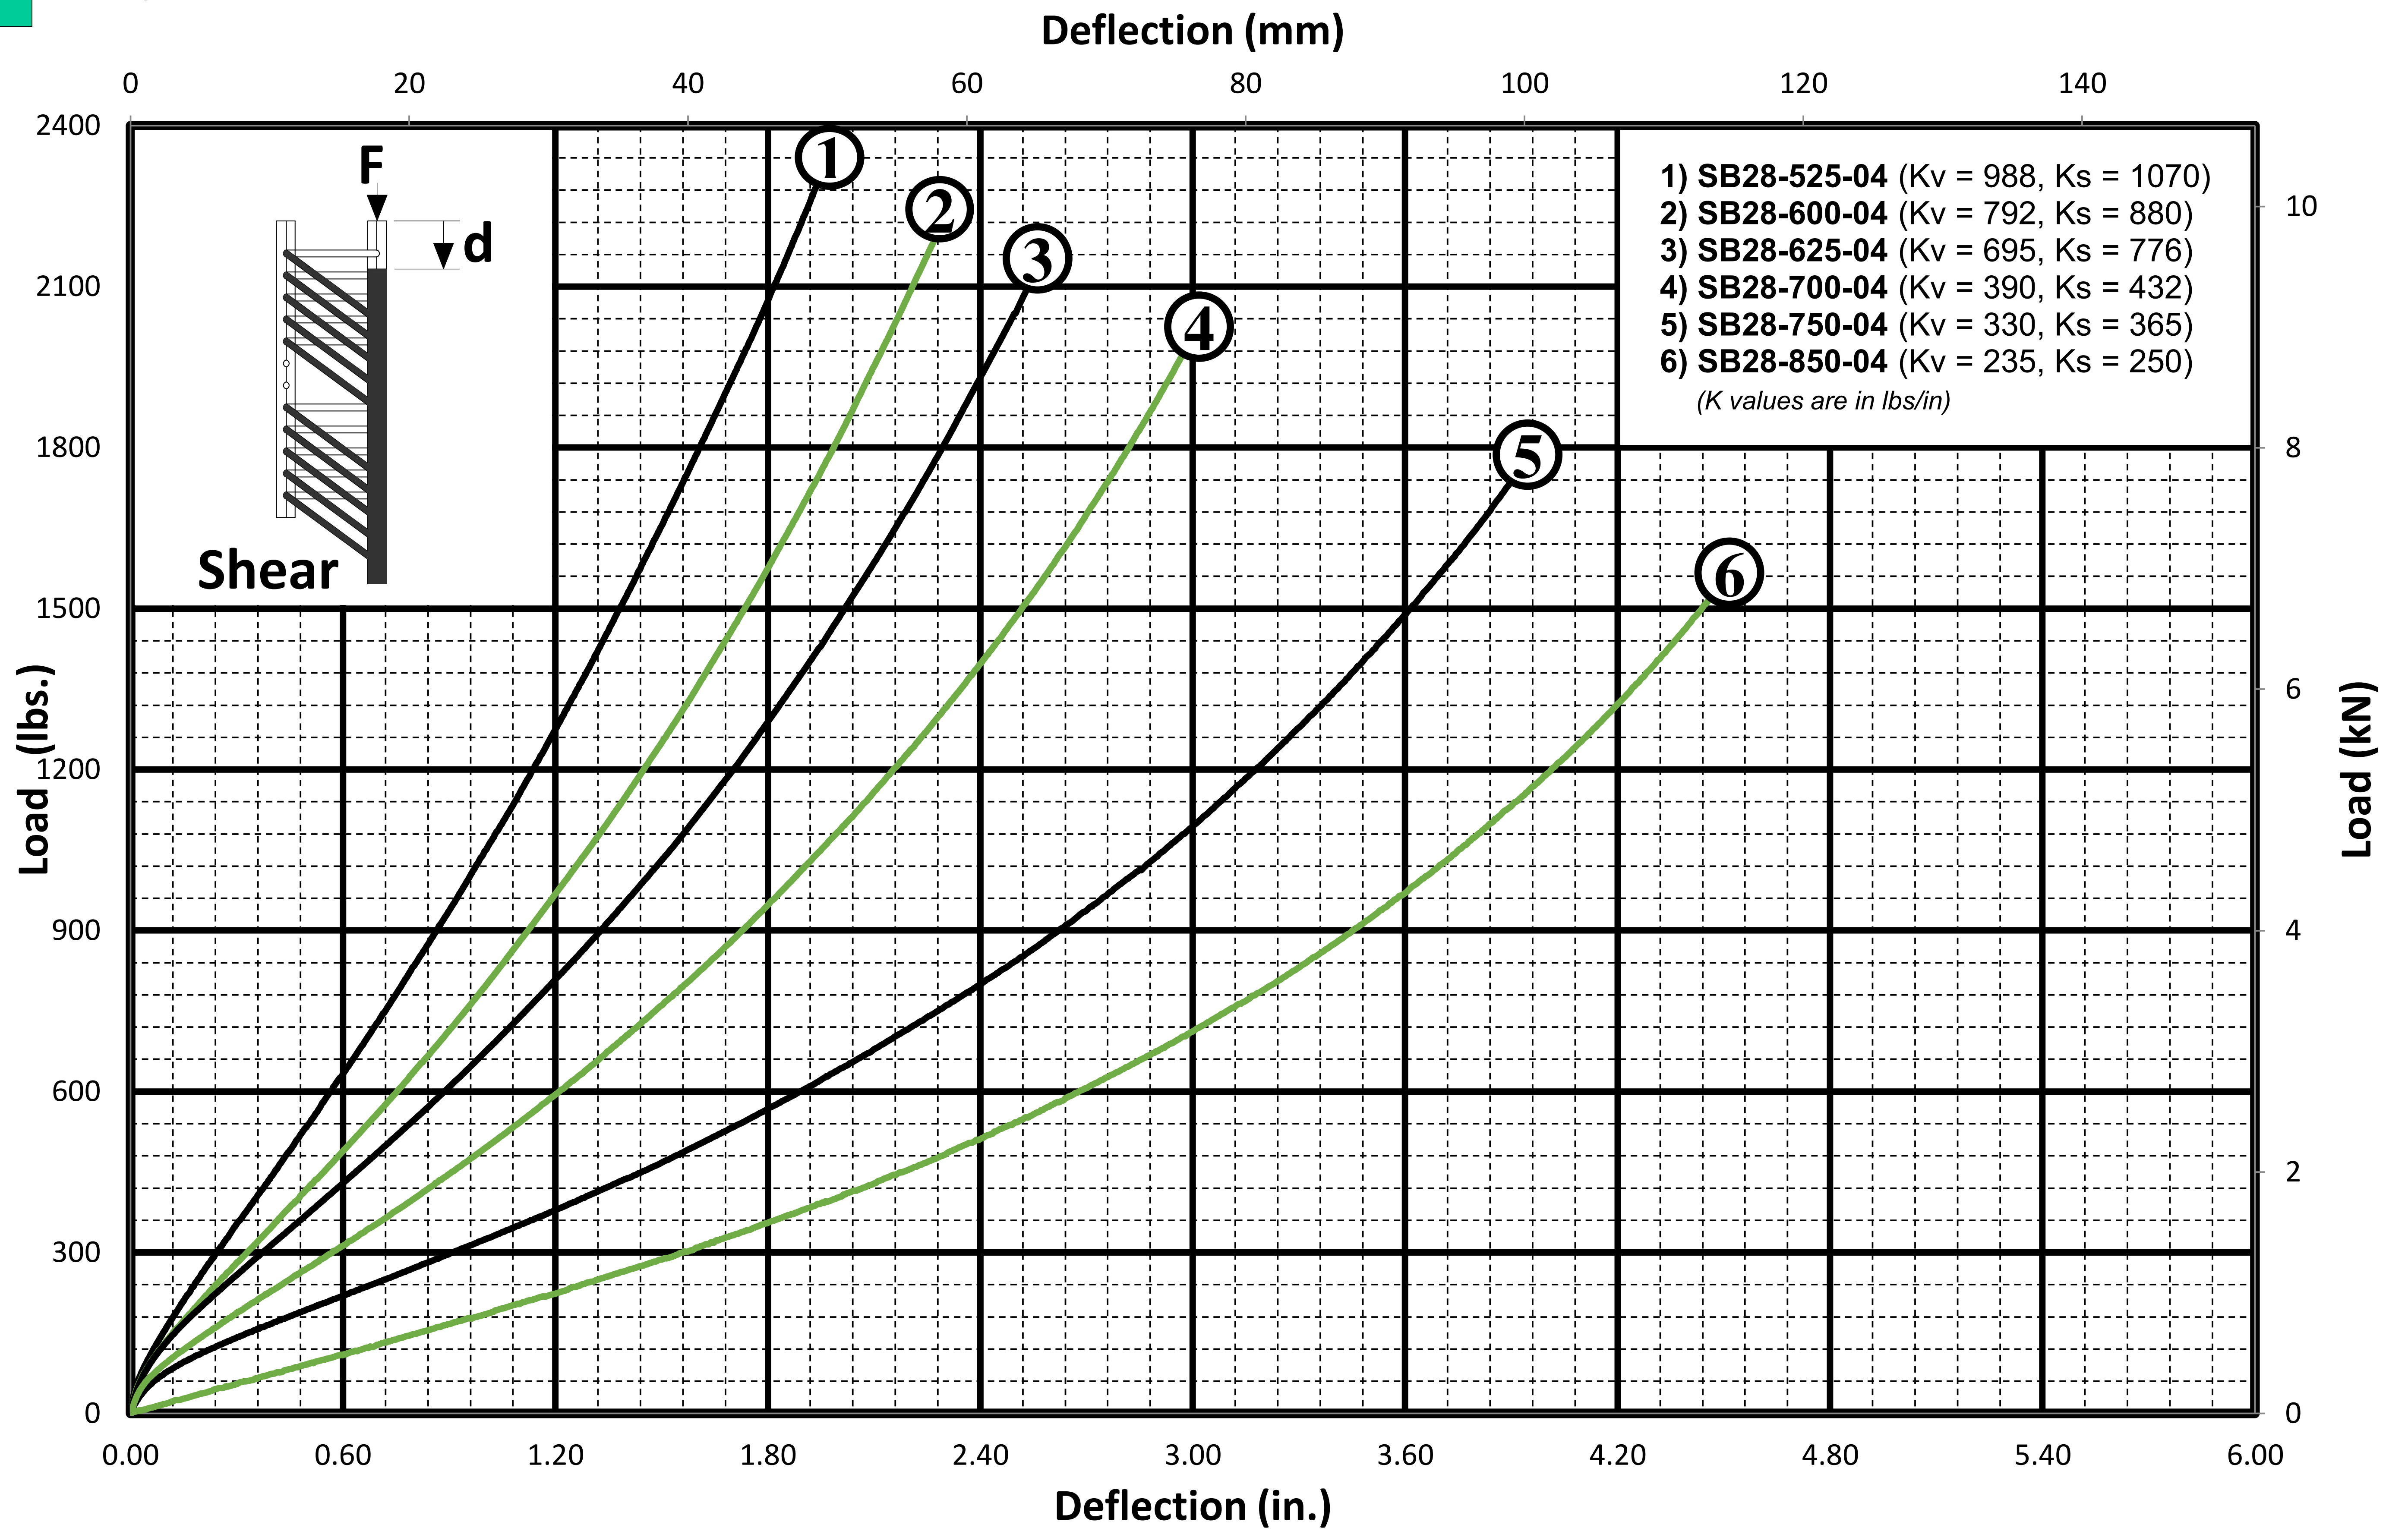

CAGE: 07QQ7

SB28 SERIES

Design Data Sheet

7/8" DIAMETER CABLE

Helical Isolator

SB28 SERIES

Design Data Sheet

7/8" DIAMETER CABLE