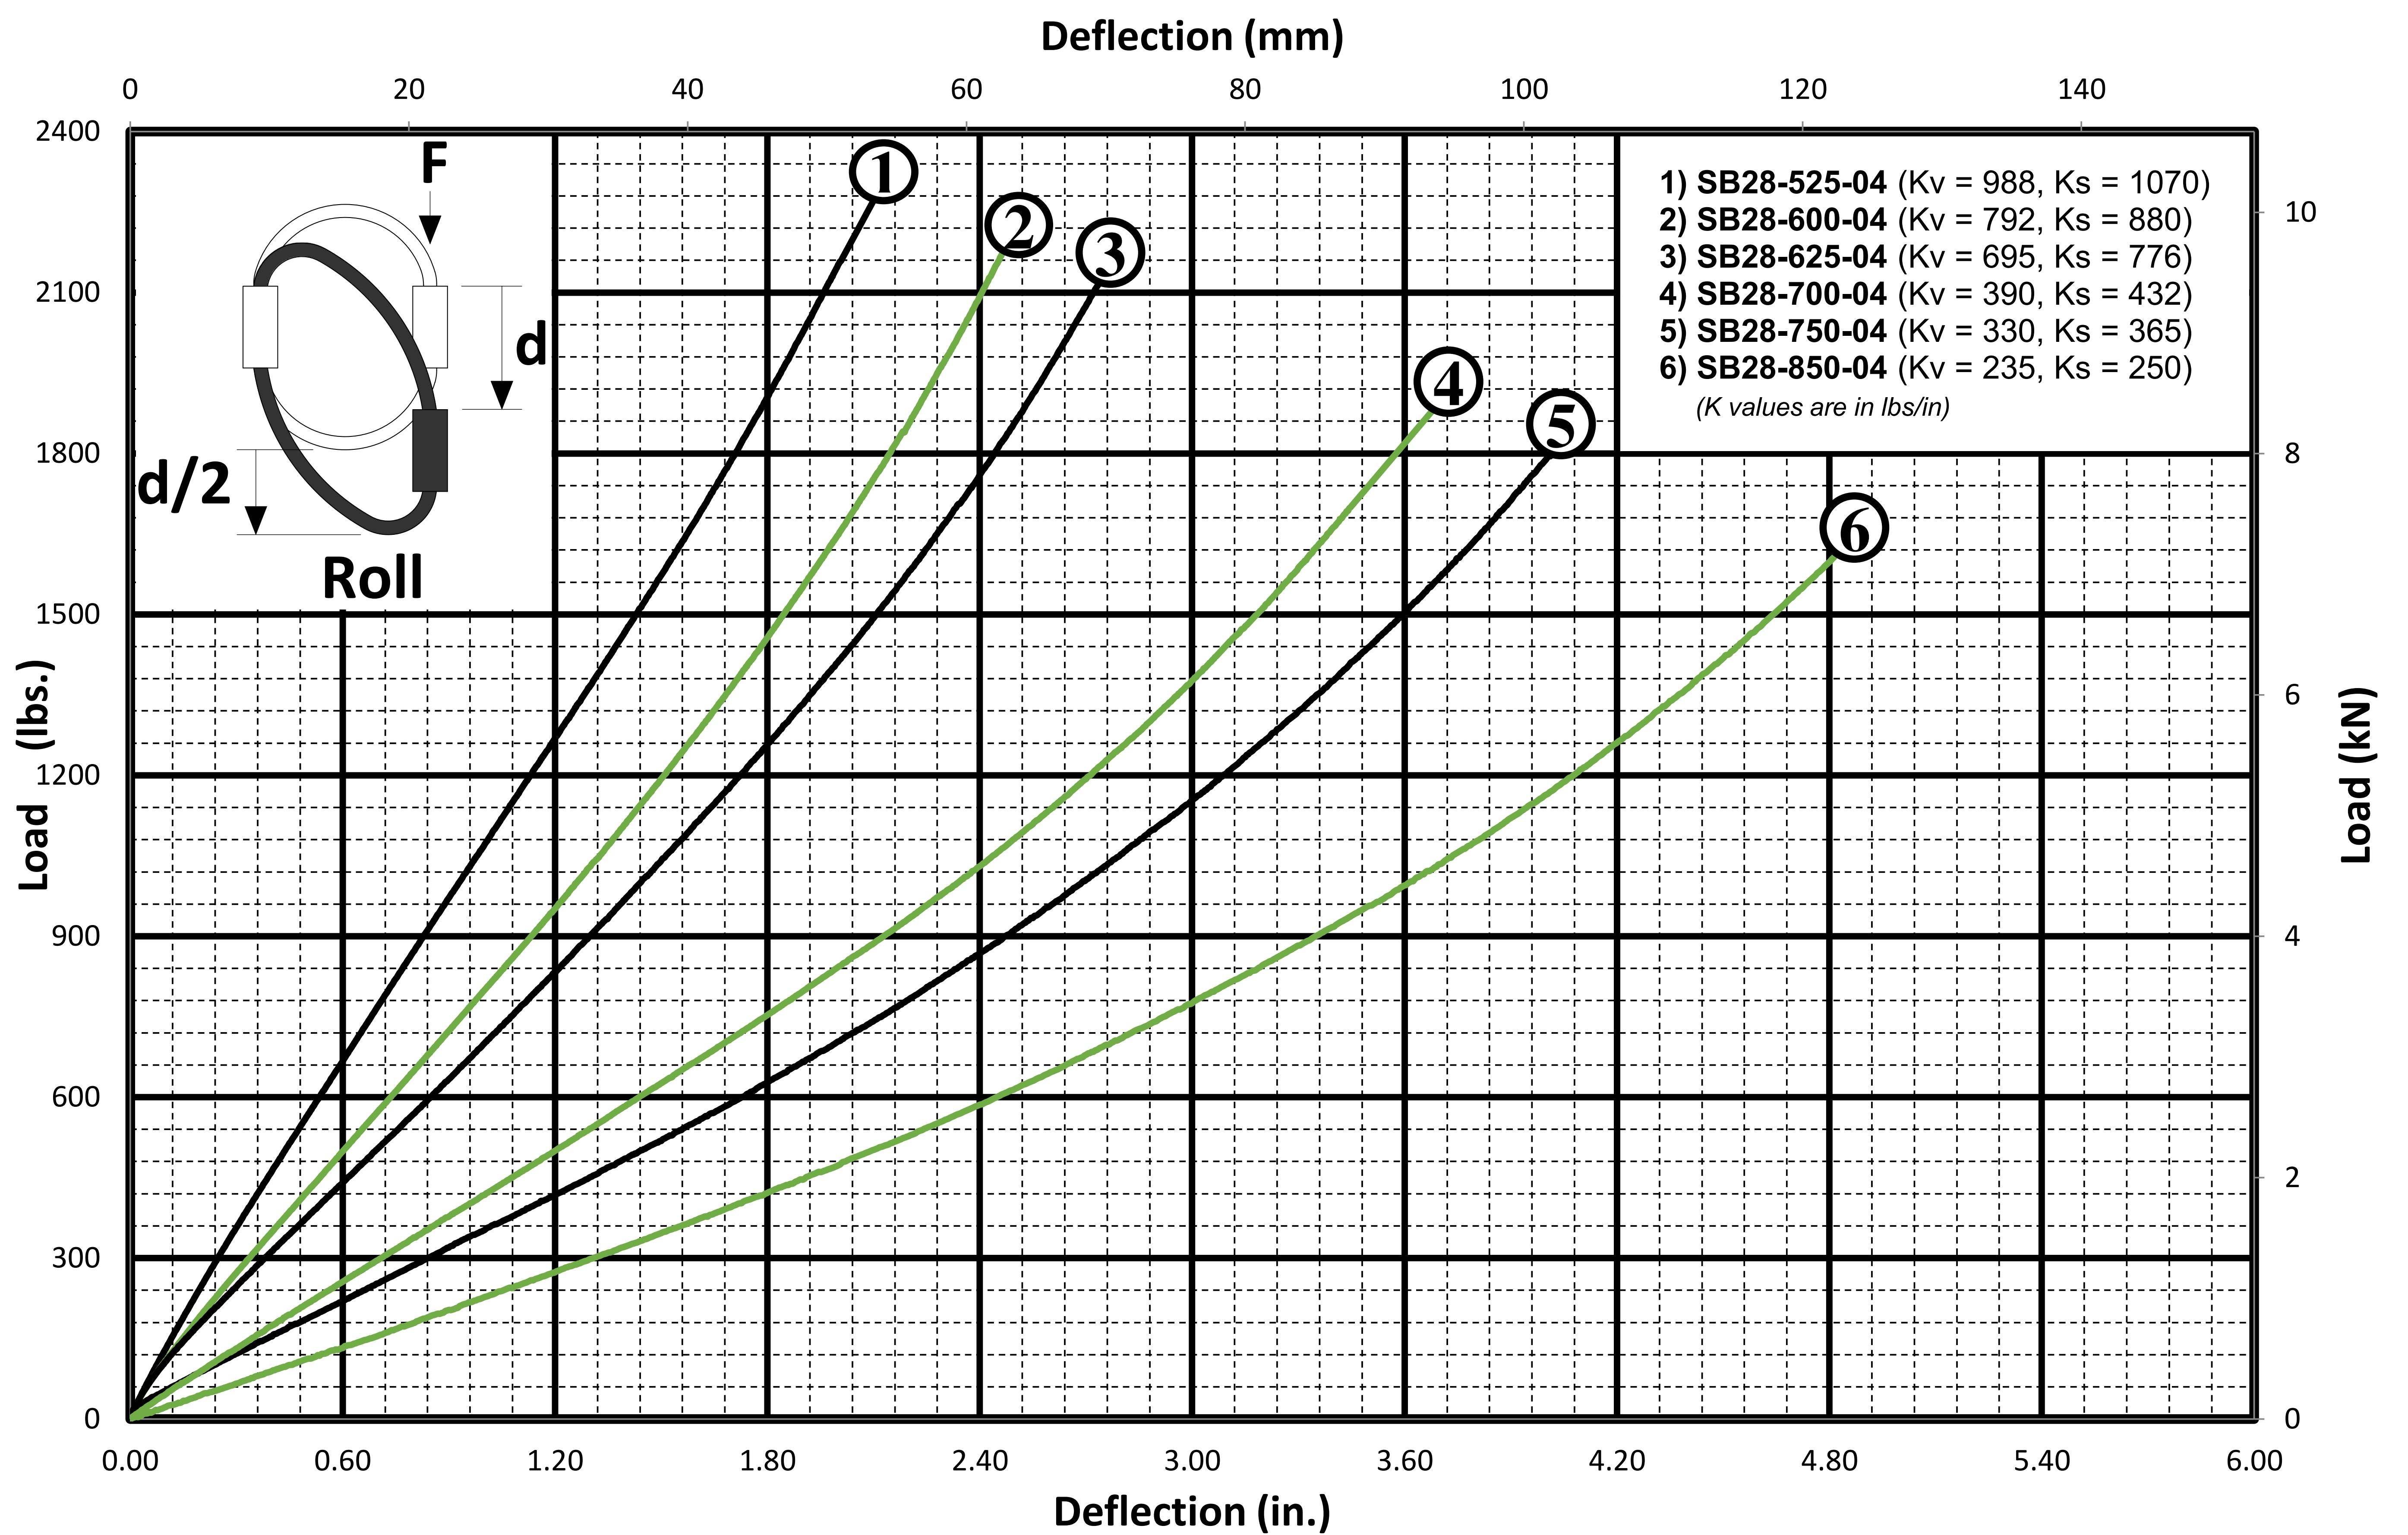

CAGE: 07QQ7

SB28 SERIES

Design Data Sheet

7/8" DIAMETER CABLE

Helical Isolator

SB28 SERIES

Design Data Sheet

7/8" DIAMETER CABLE