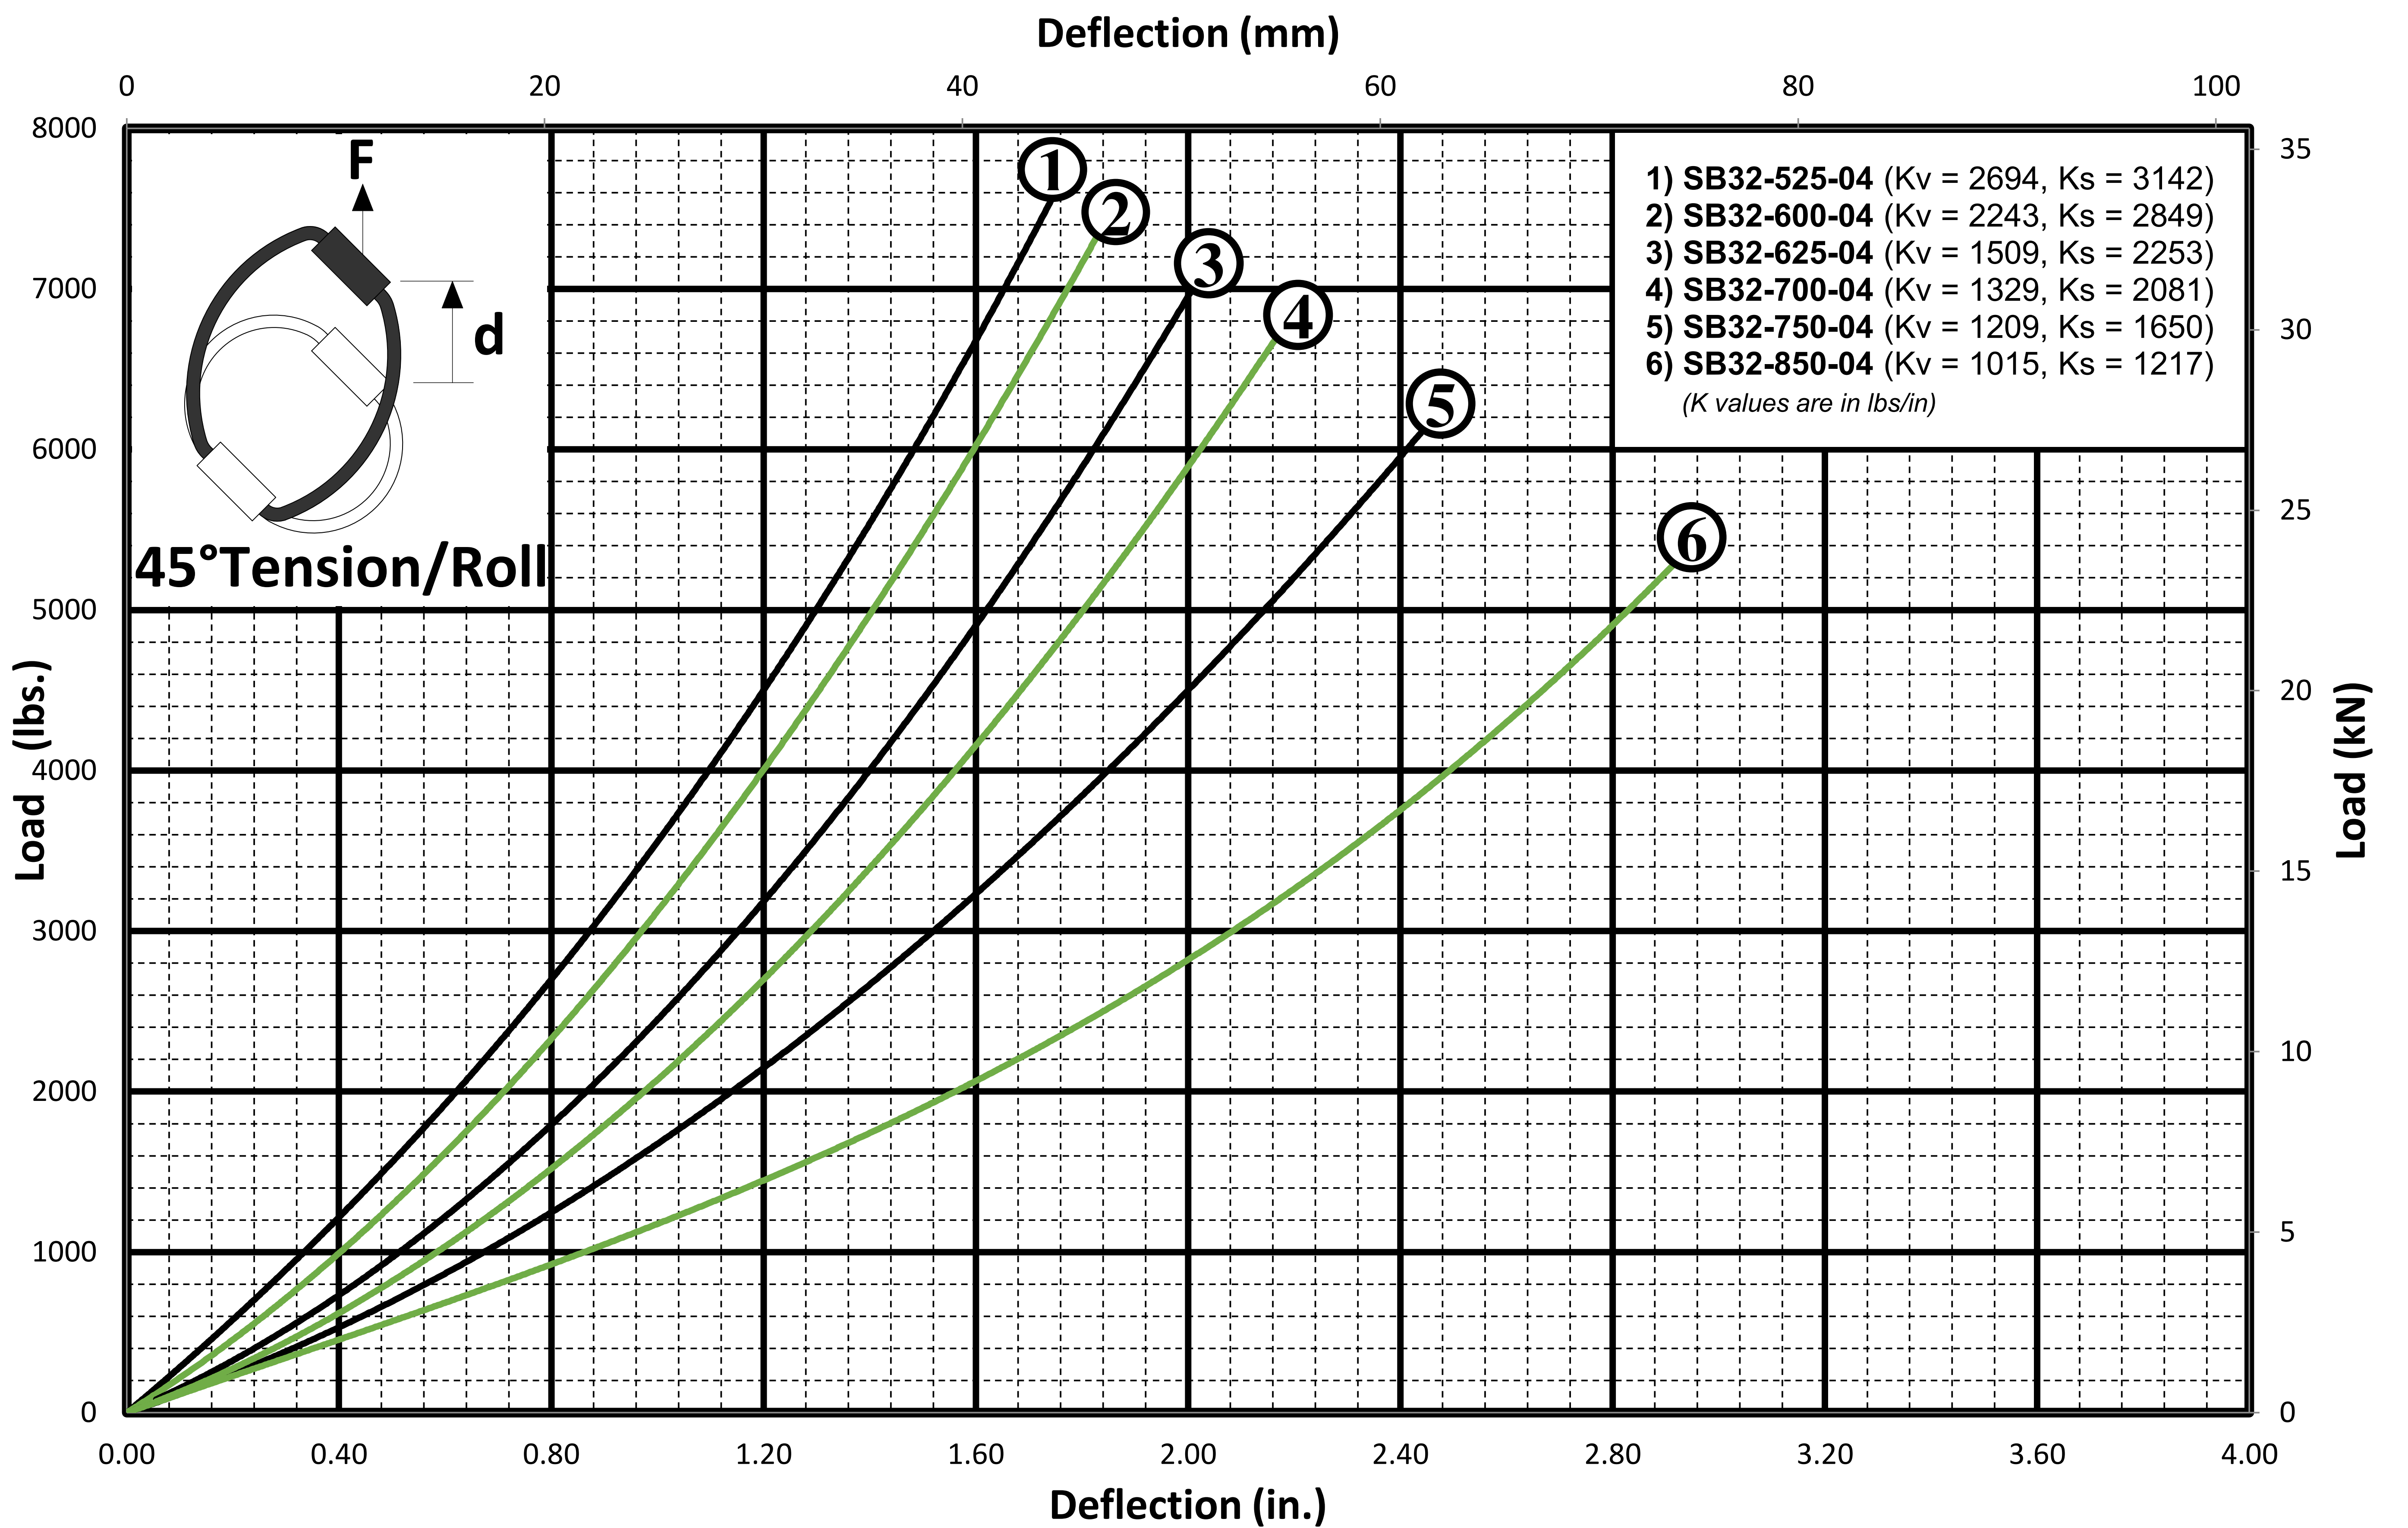

SB32 SERIES

Design Data Sheet

1" DIAMETER CABLE

Helical Isolator

TEL: (631) 491-5670

FAX: (631) 491-5672

www.isolator.com

E-MAIL: sales@isolator.com

CAGE: 07QQ7