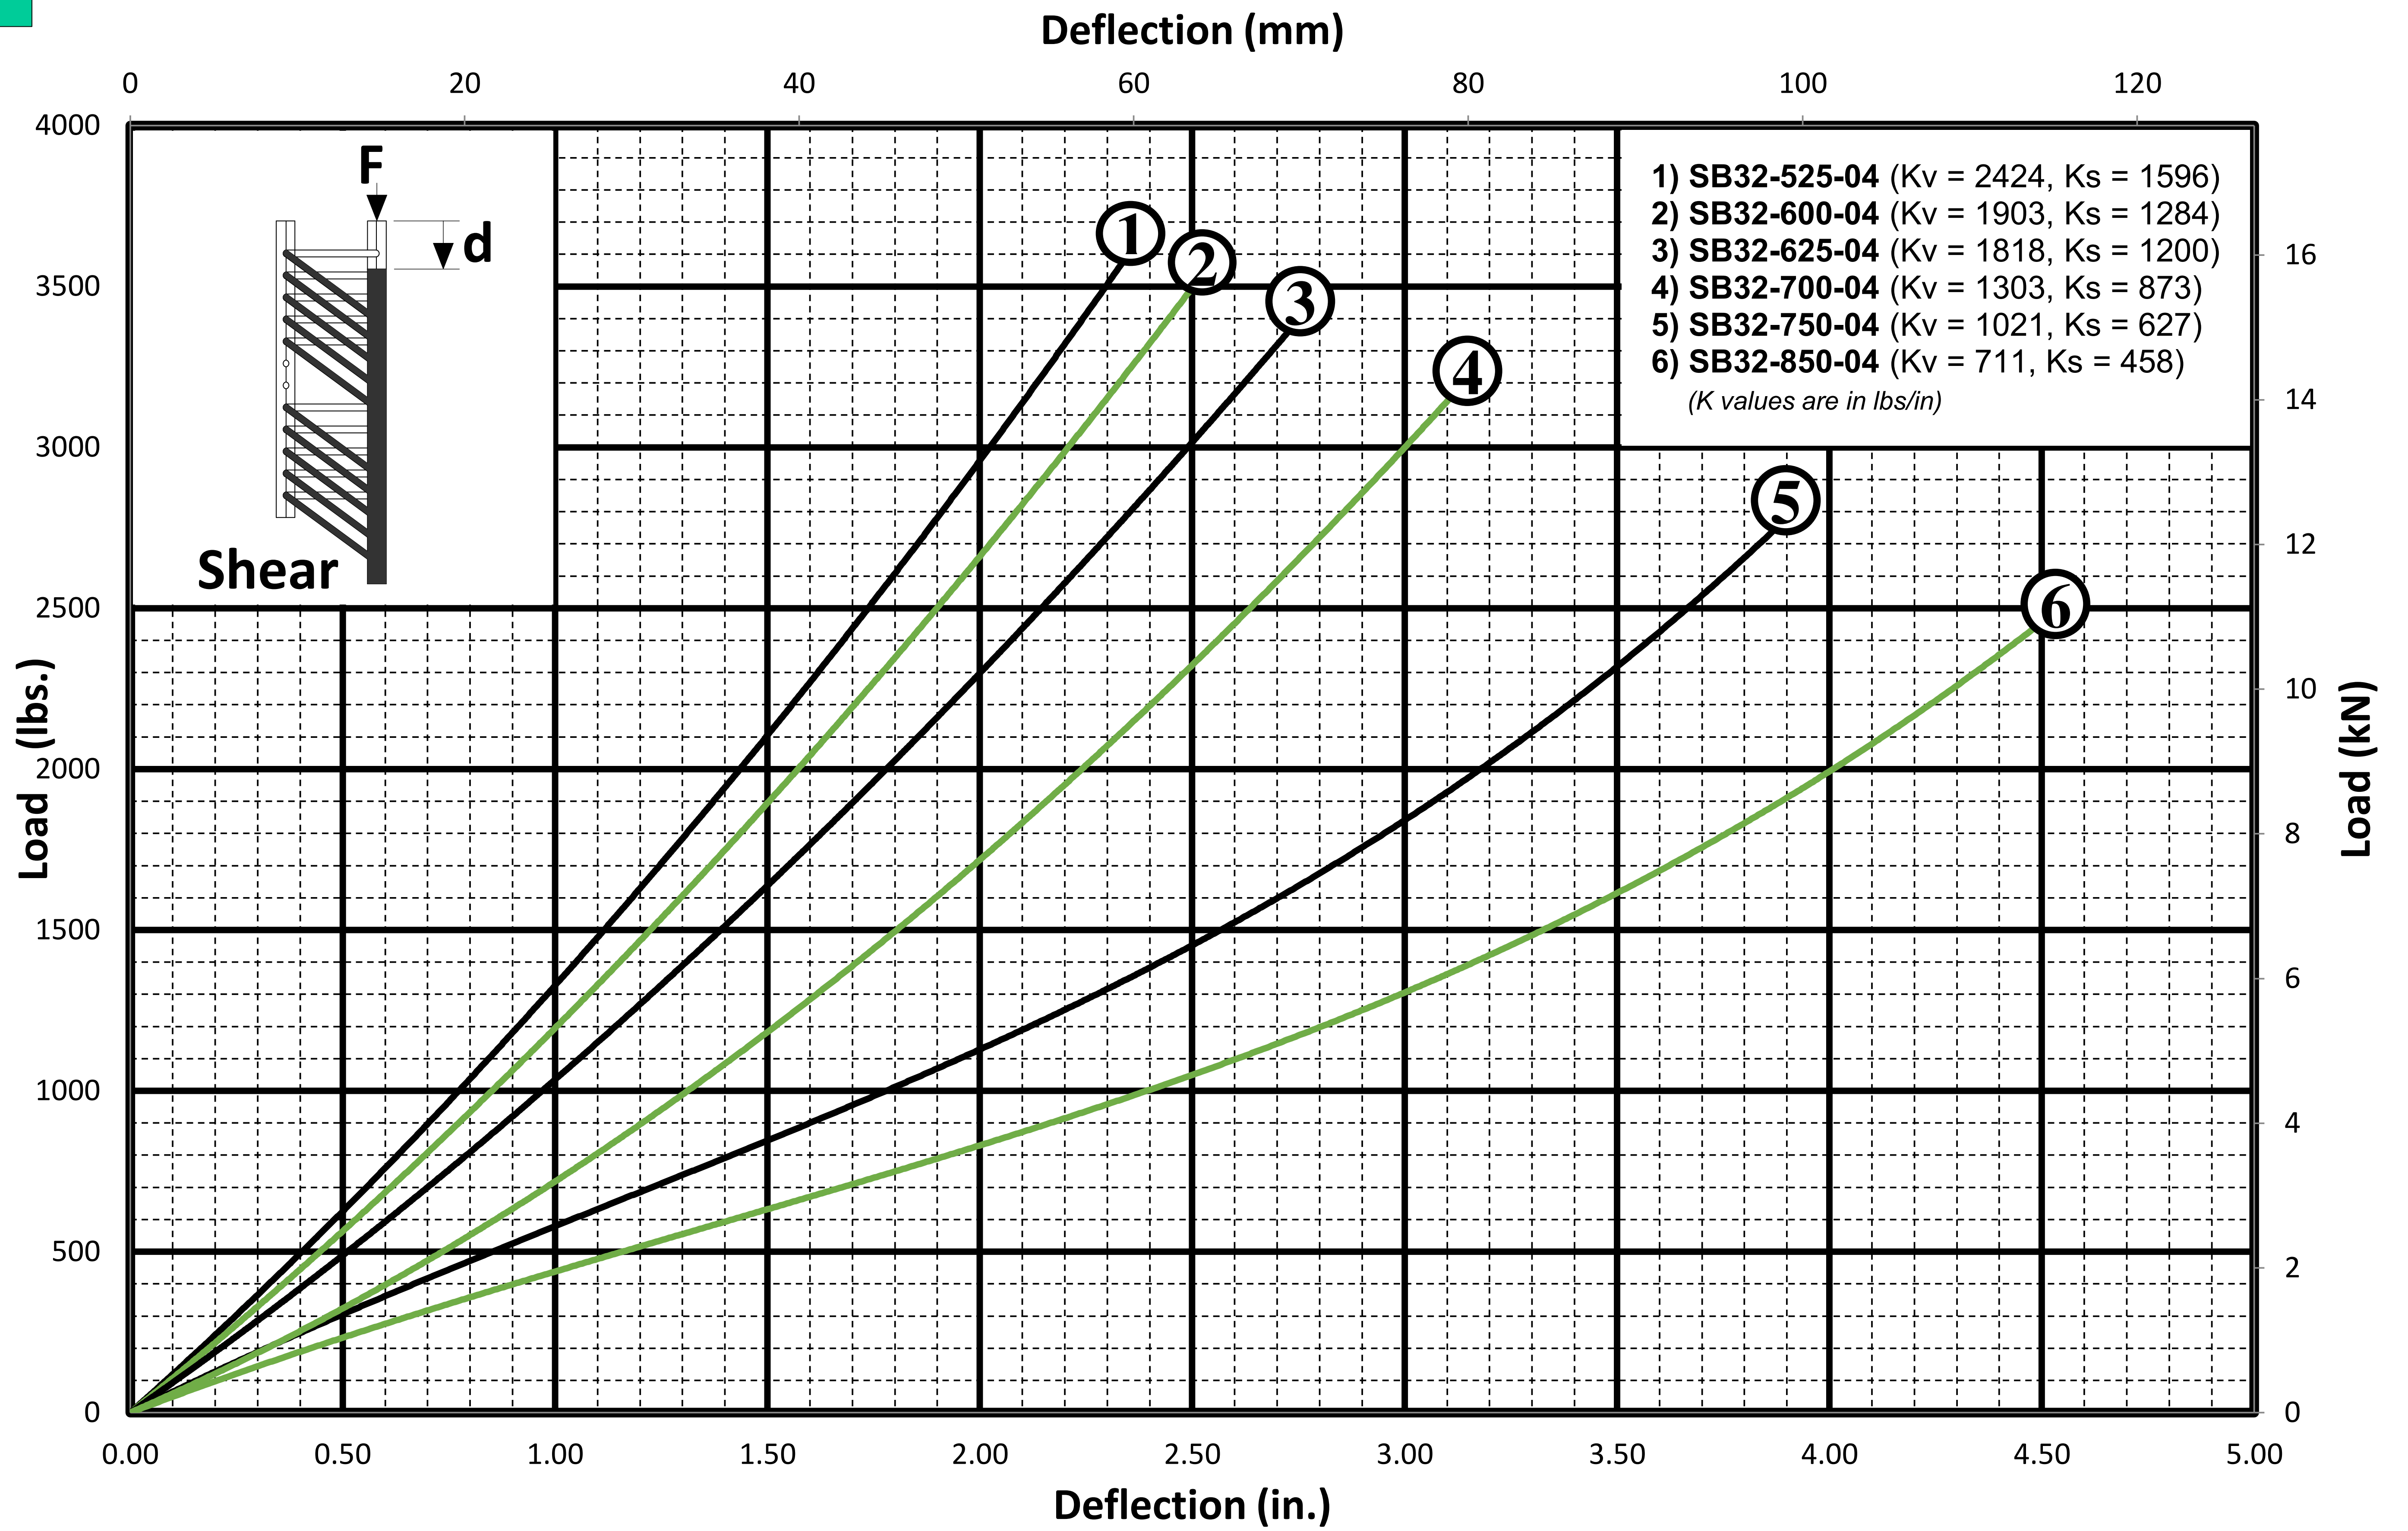

SB32 SERIES

Design Data Sheet

1" DIAMETER CABLE

Helical Isolator

SB32 SERIES

Design Data Sheet

1" DIAMETER CABLE

Helical Isolator