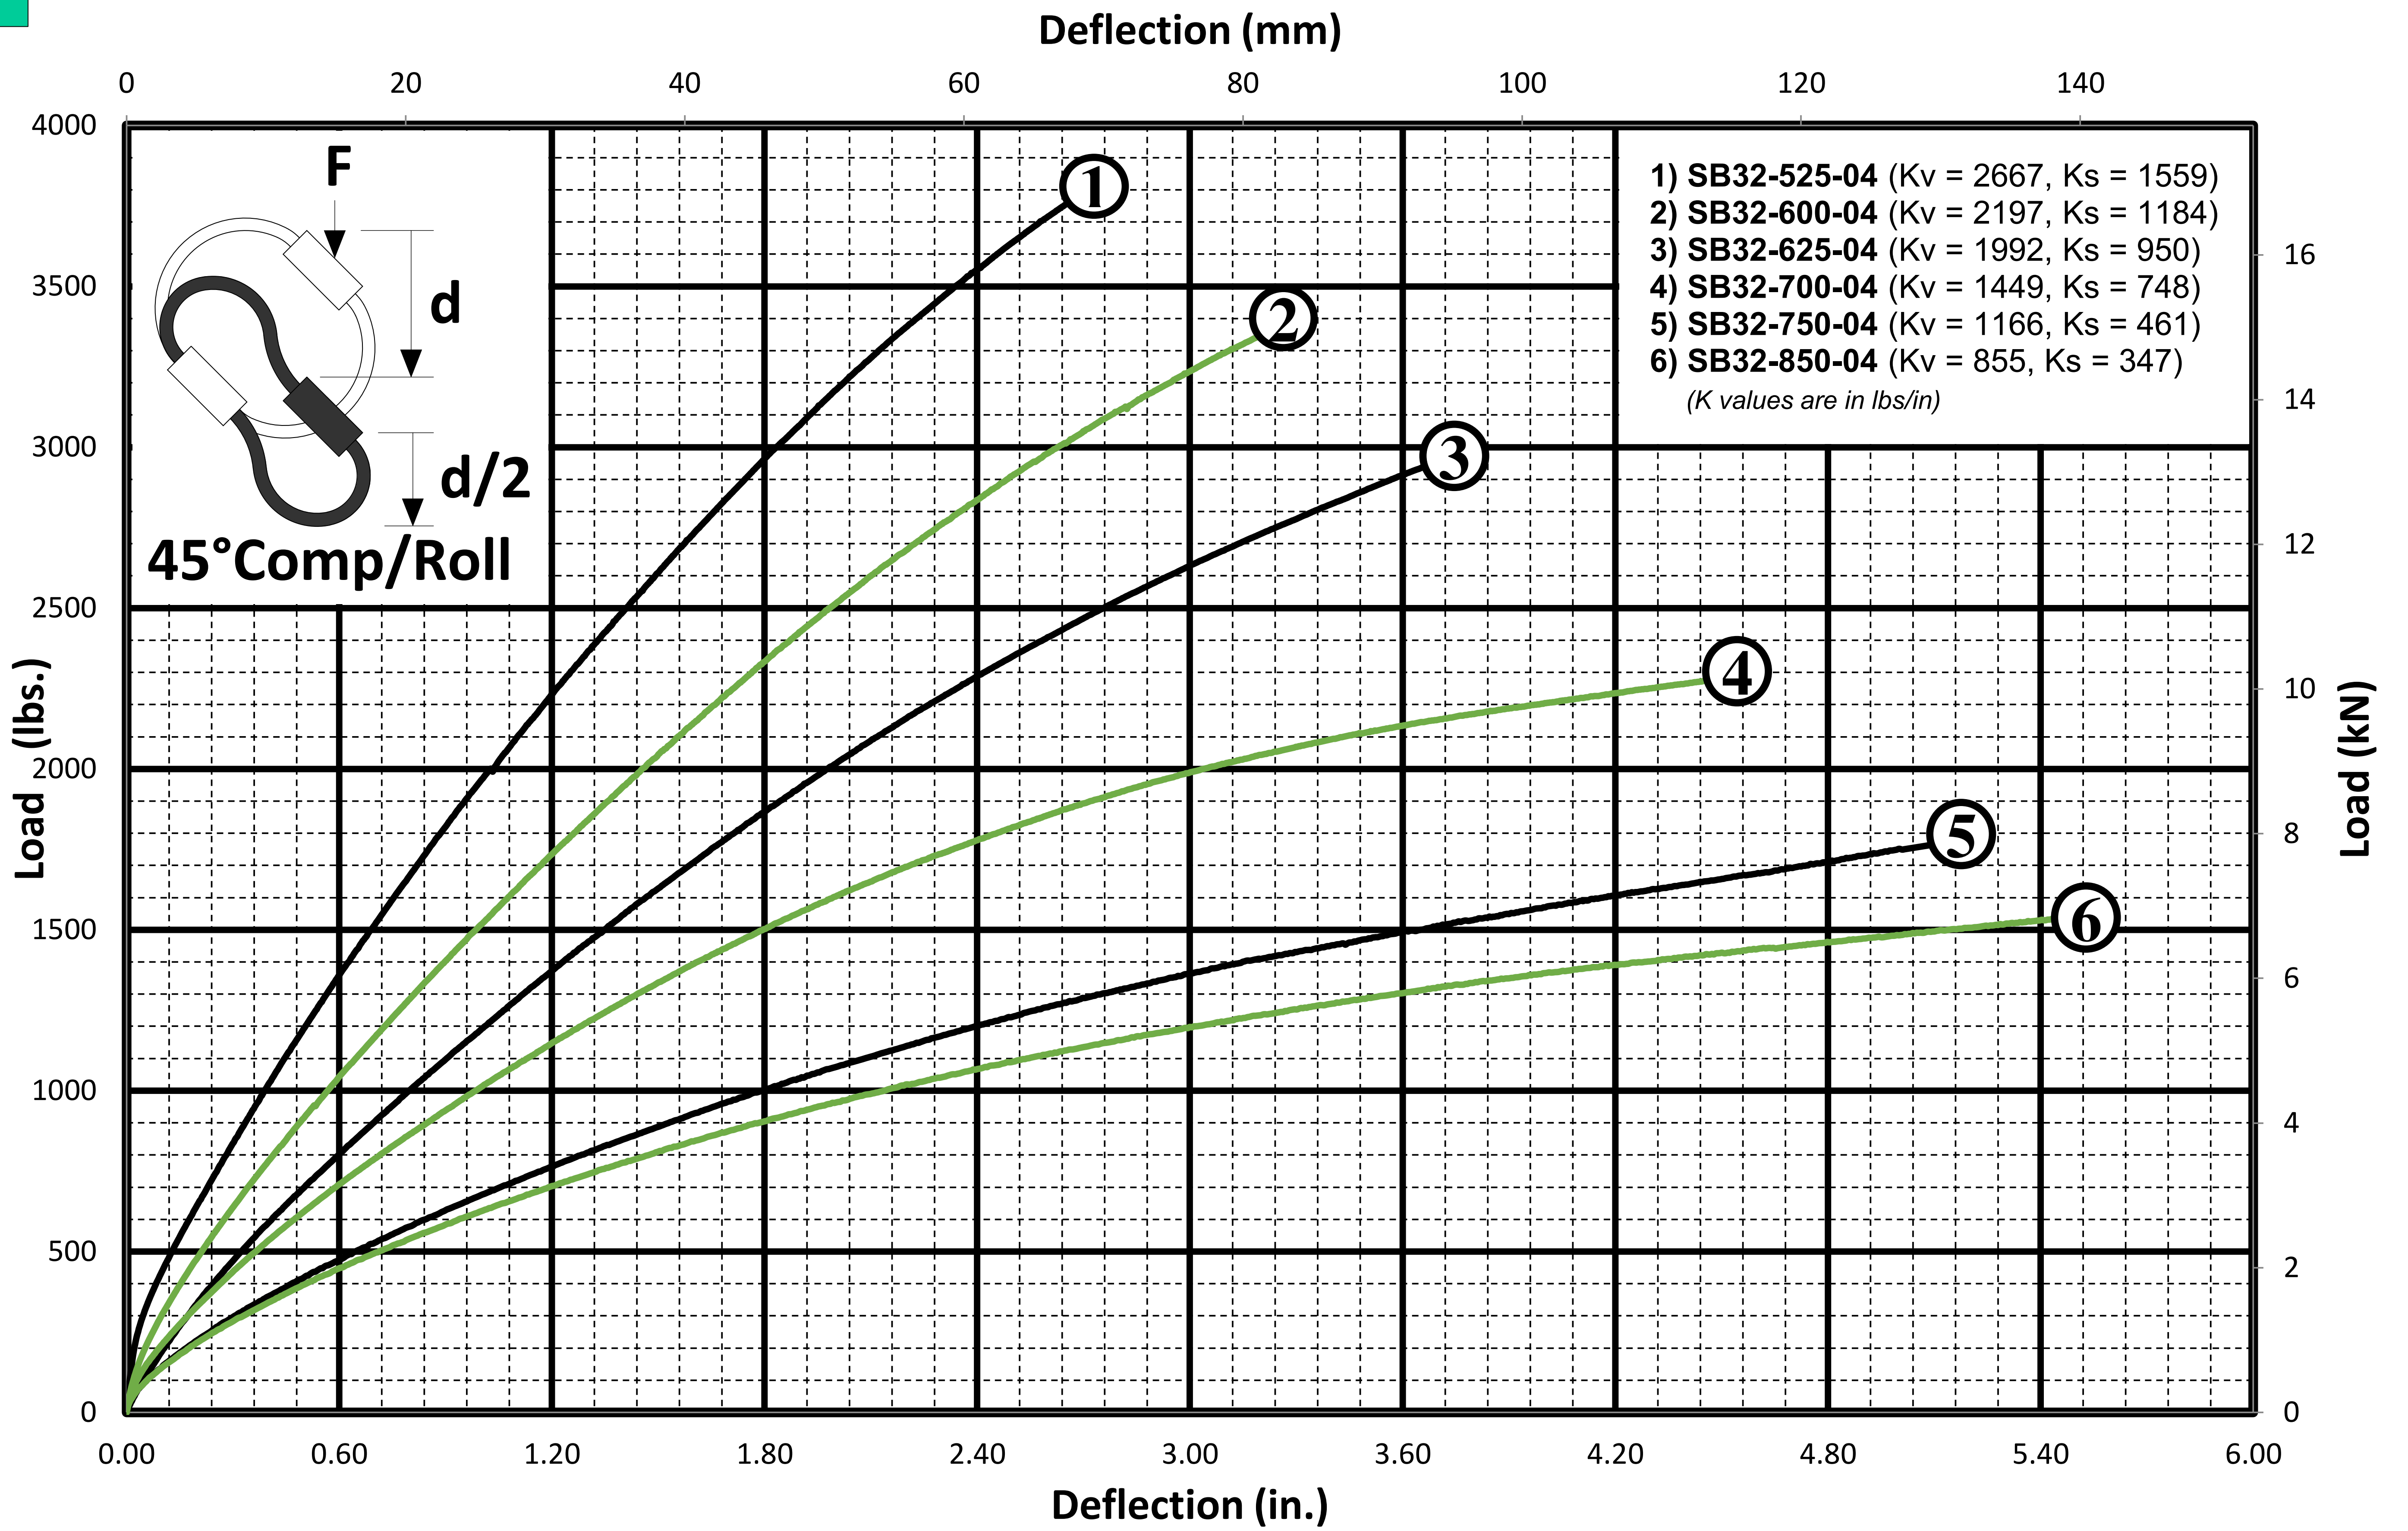

SB32 SERIES

Design Data Sheet

1" DIAMETER CABLE

Helical Isolator

TEL: (631) 491-5670

FAX: (631) 491-5672

www.isolator.com

E-MAIL: sales@isolator.com

CAGE: 07QQ7