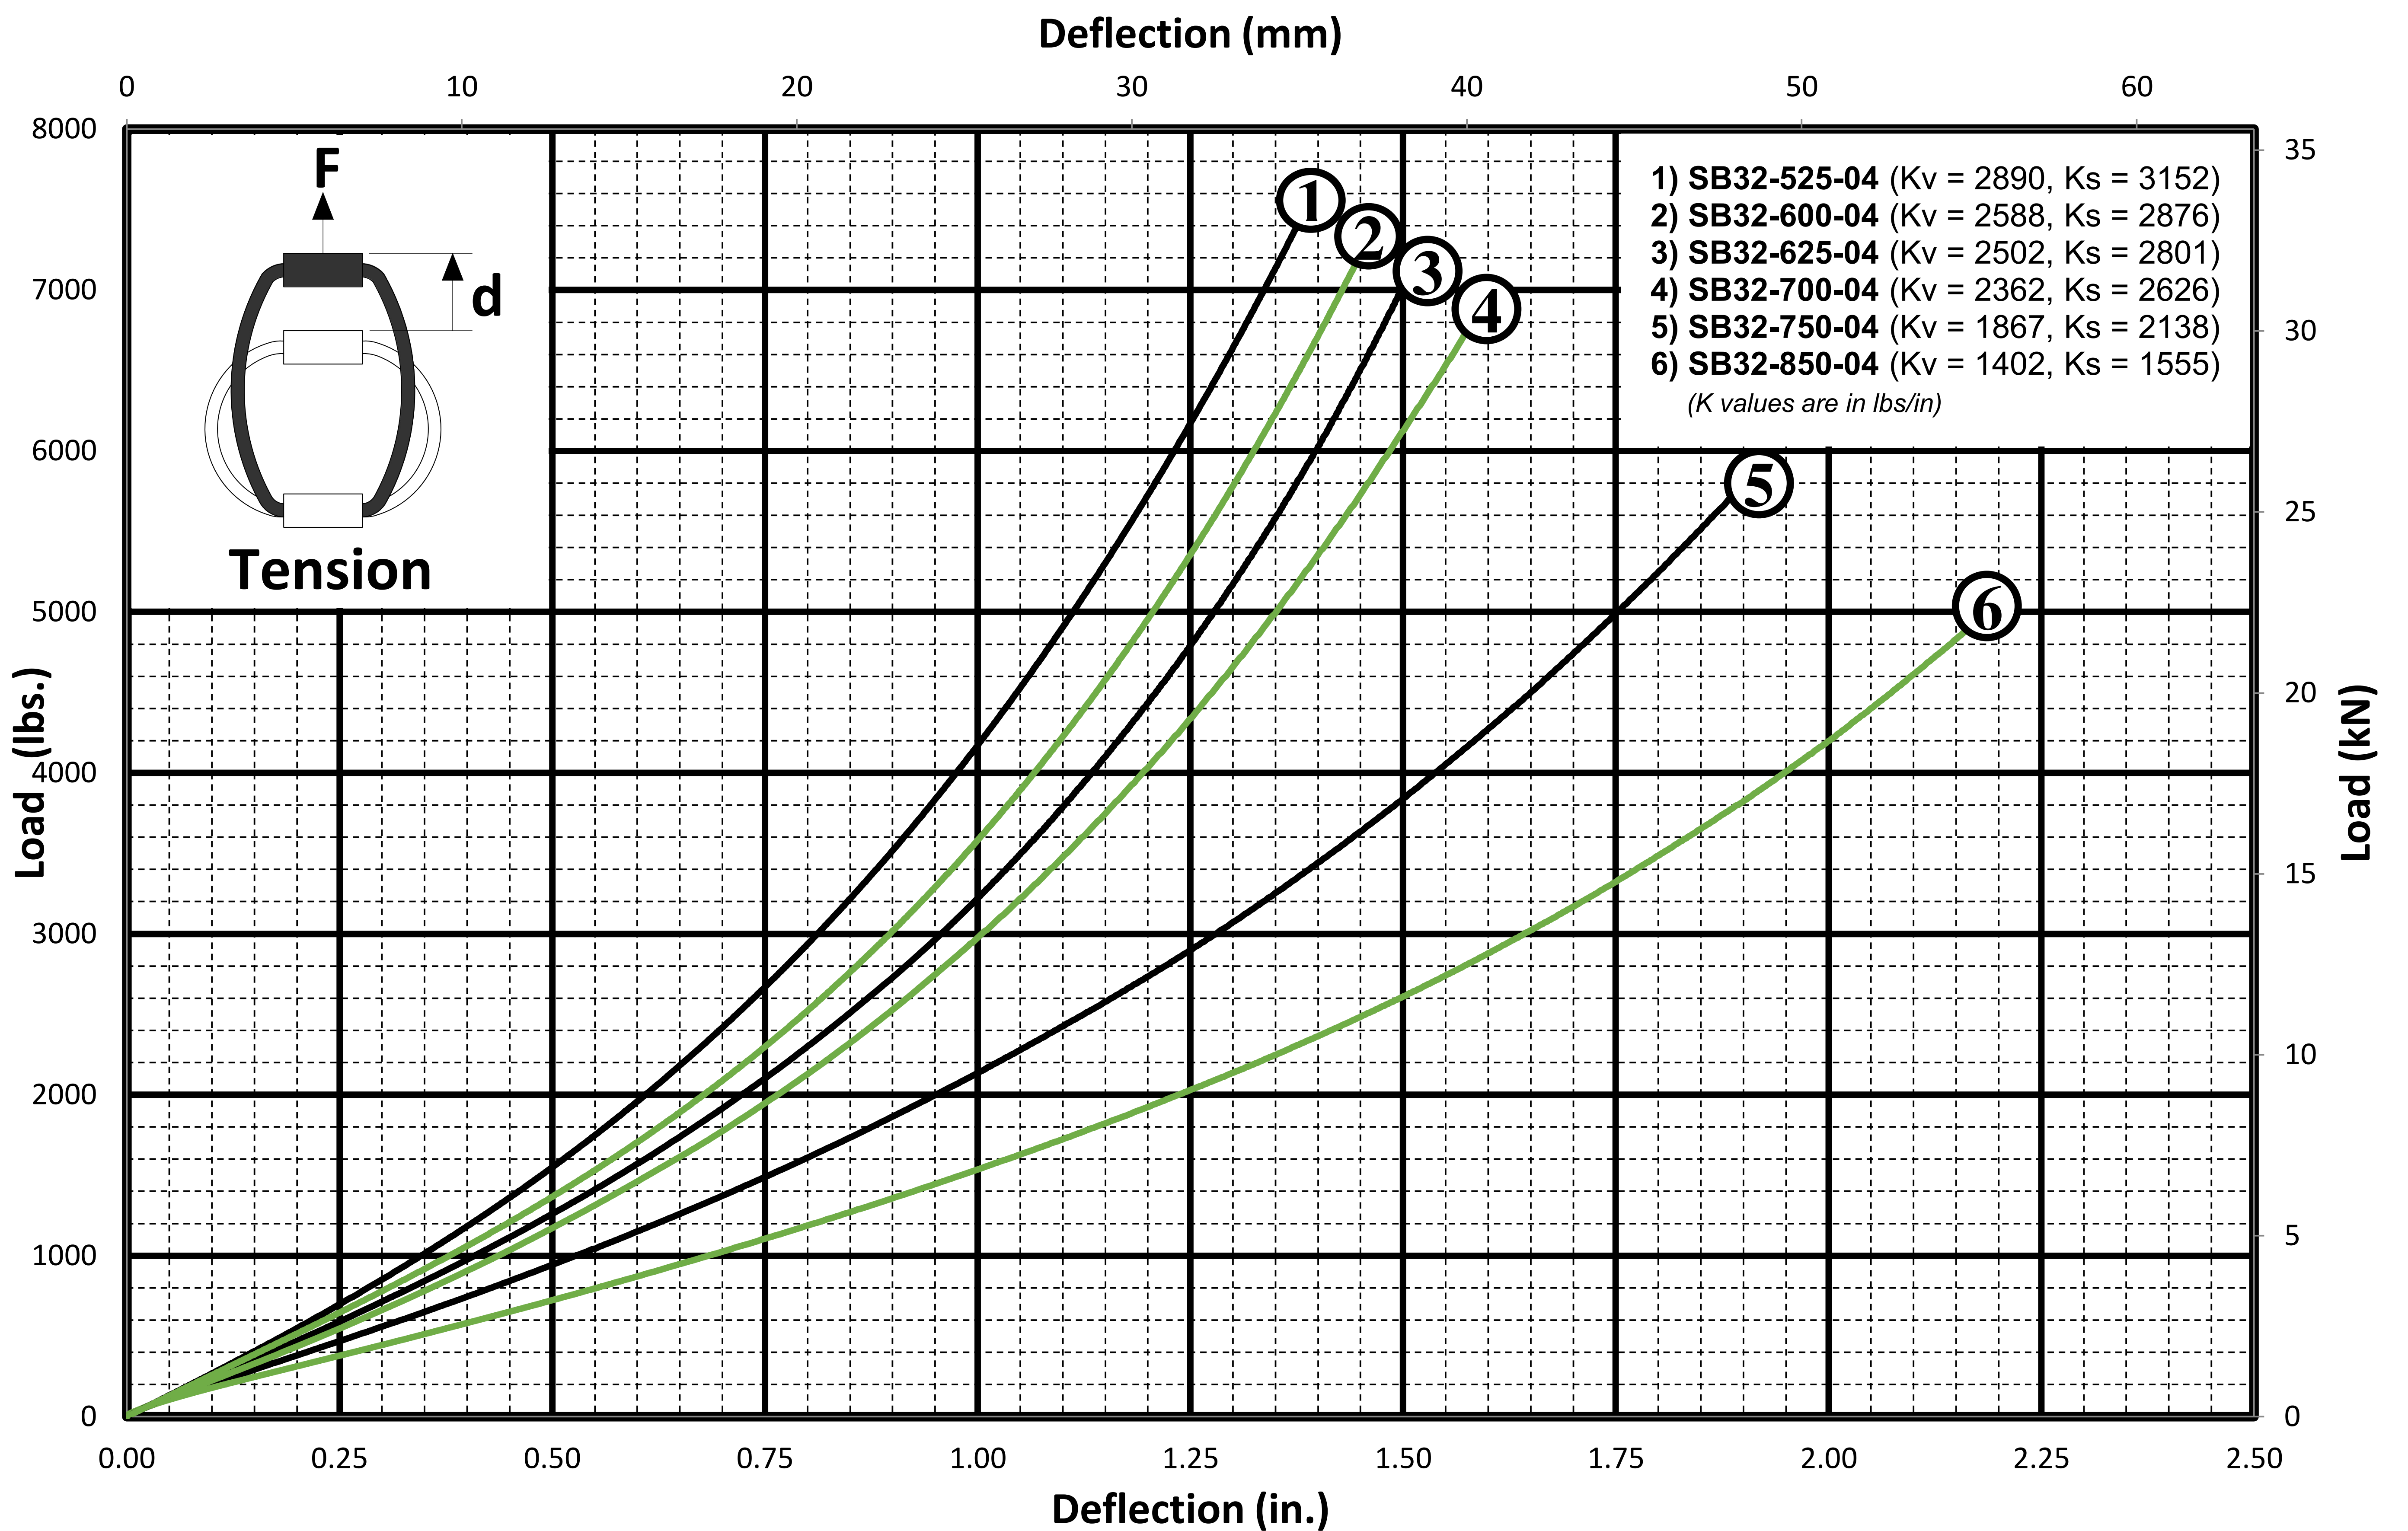

SB32 SERIES

Design Data Sheet

1" DIAMETER CABLE

Helical Isolator

SB32 SERIES

Design Data Sheet

1" DIAMETER CABLE

Helical Isolator