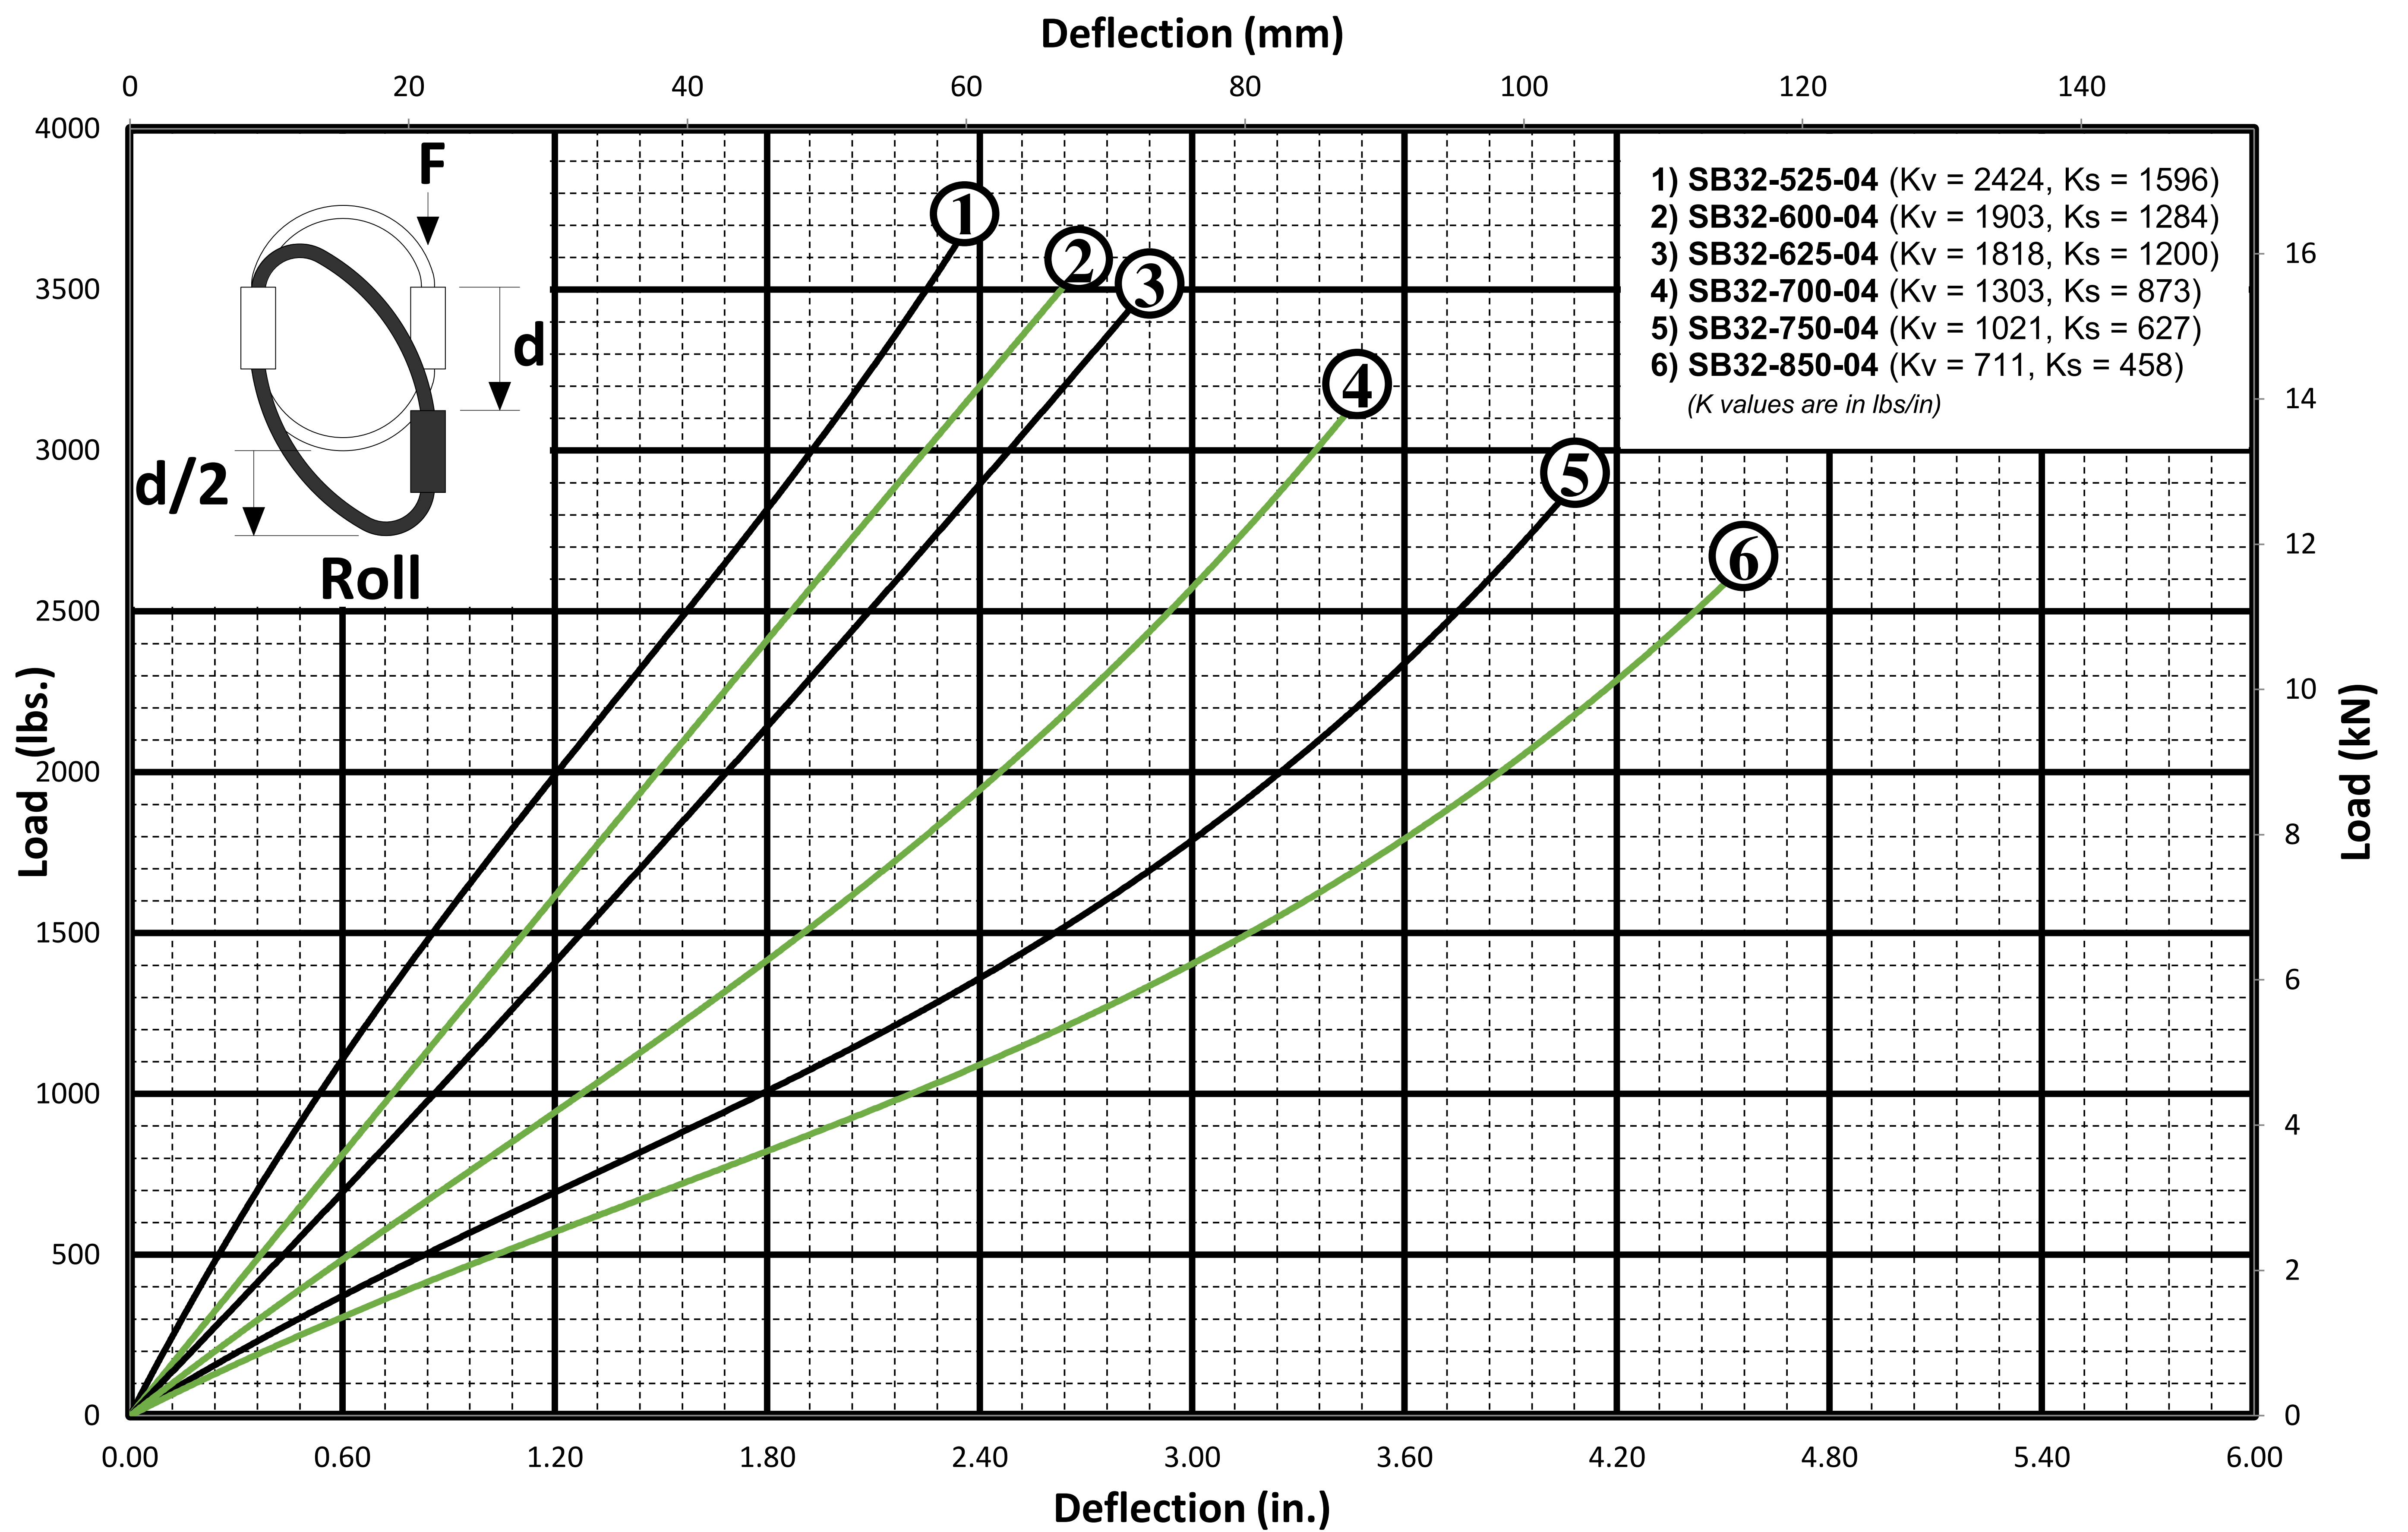

SB32 SERIES

Design Data Sheet

1" DIAMETER CABLE

Helical Isolator

SB32 SERIES

Design Data Sheet

1" DIAMETER CABLE

Helical Isolator