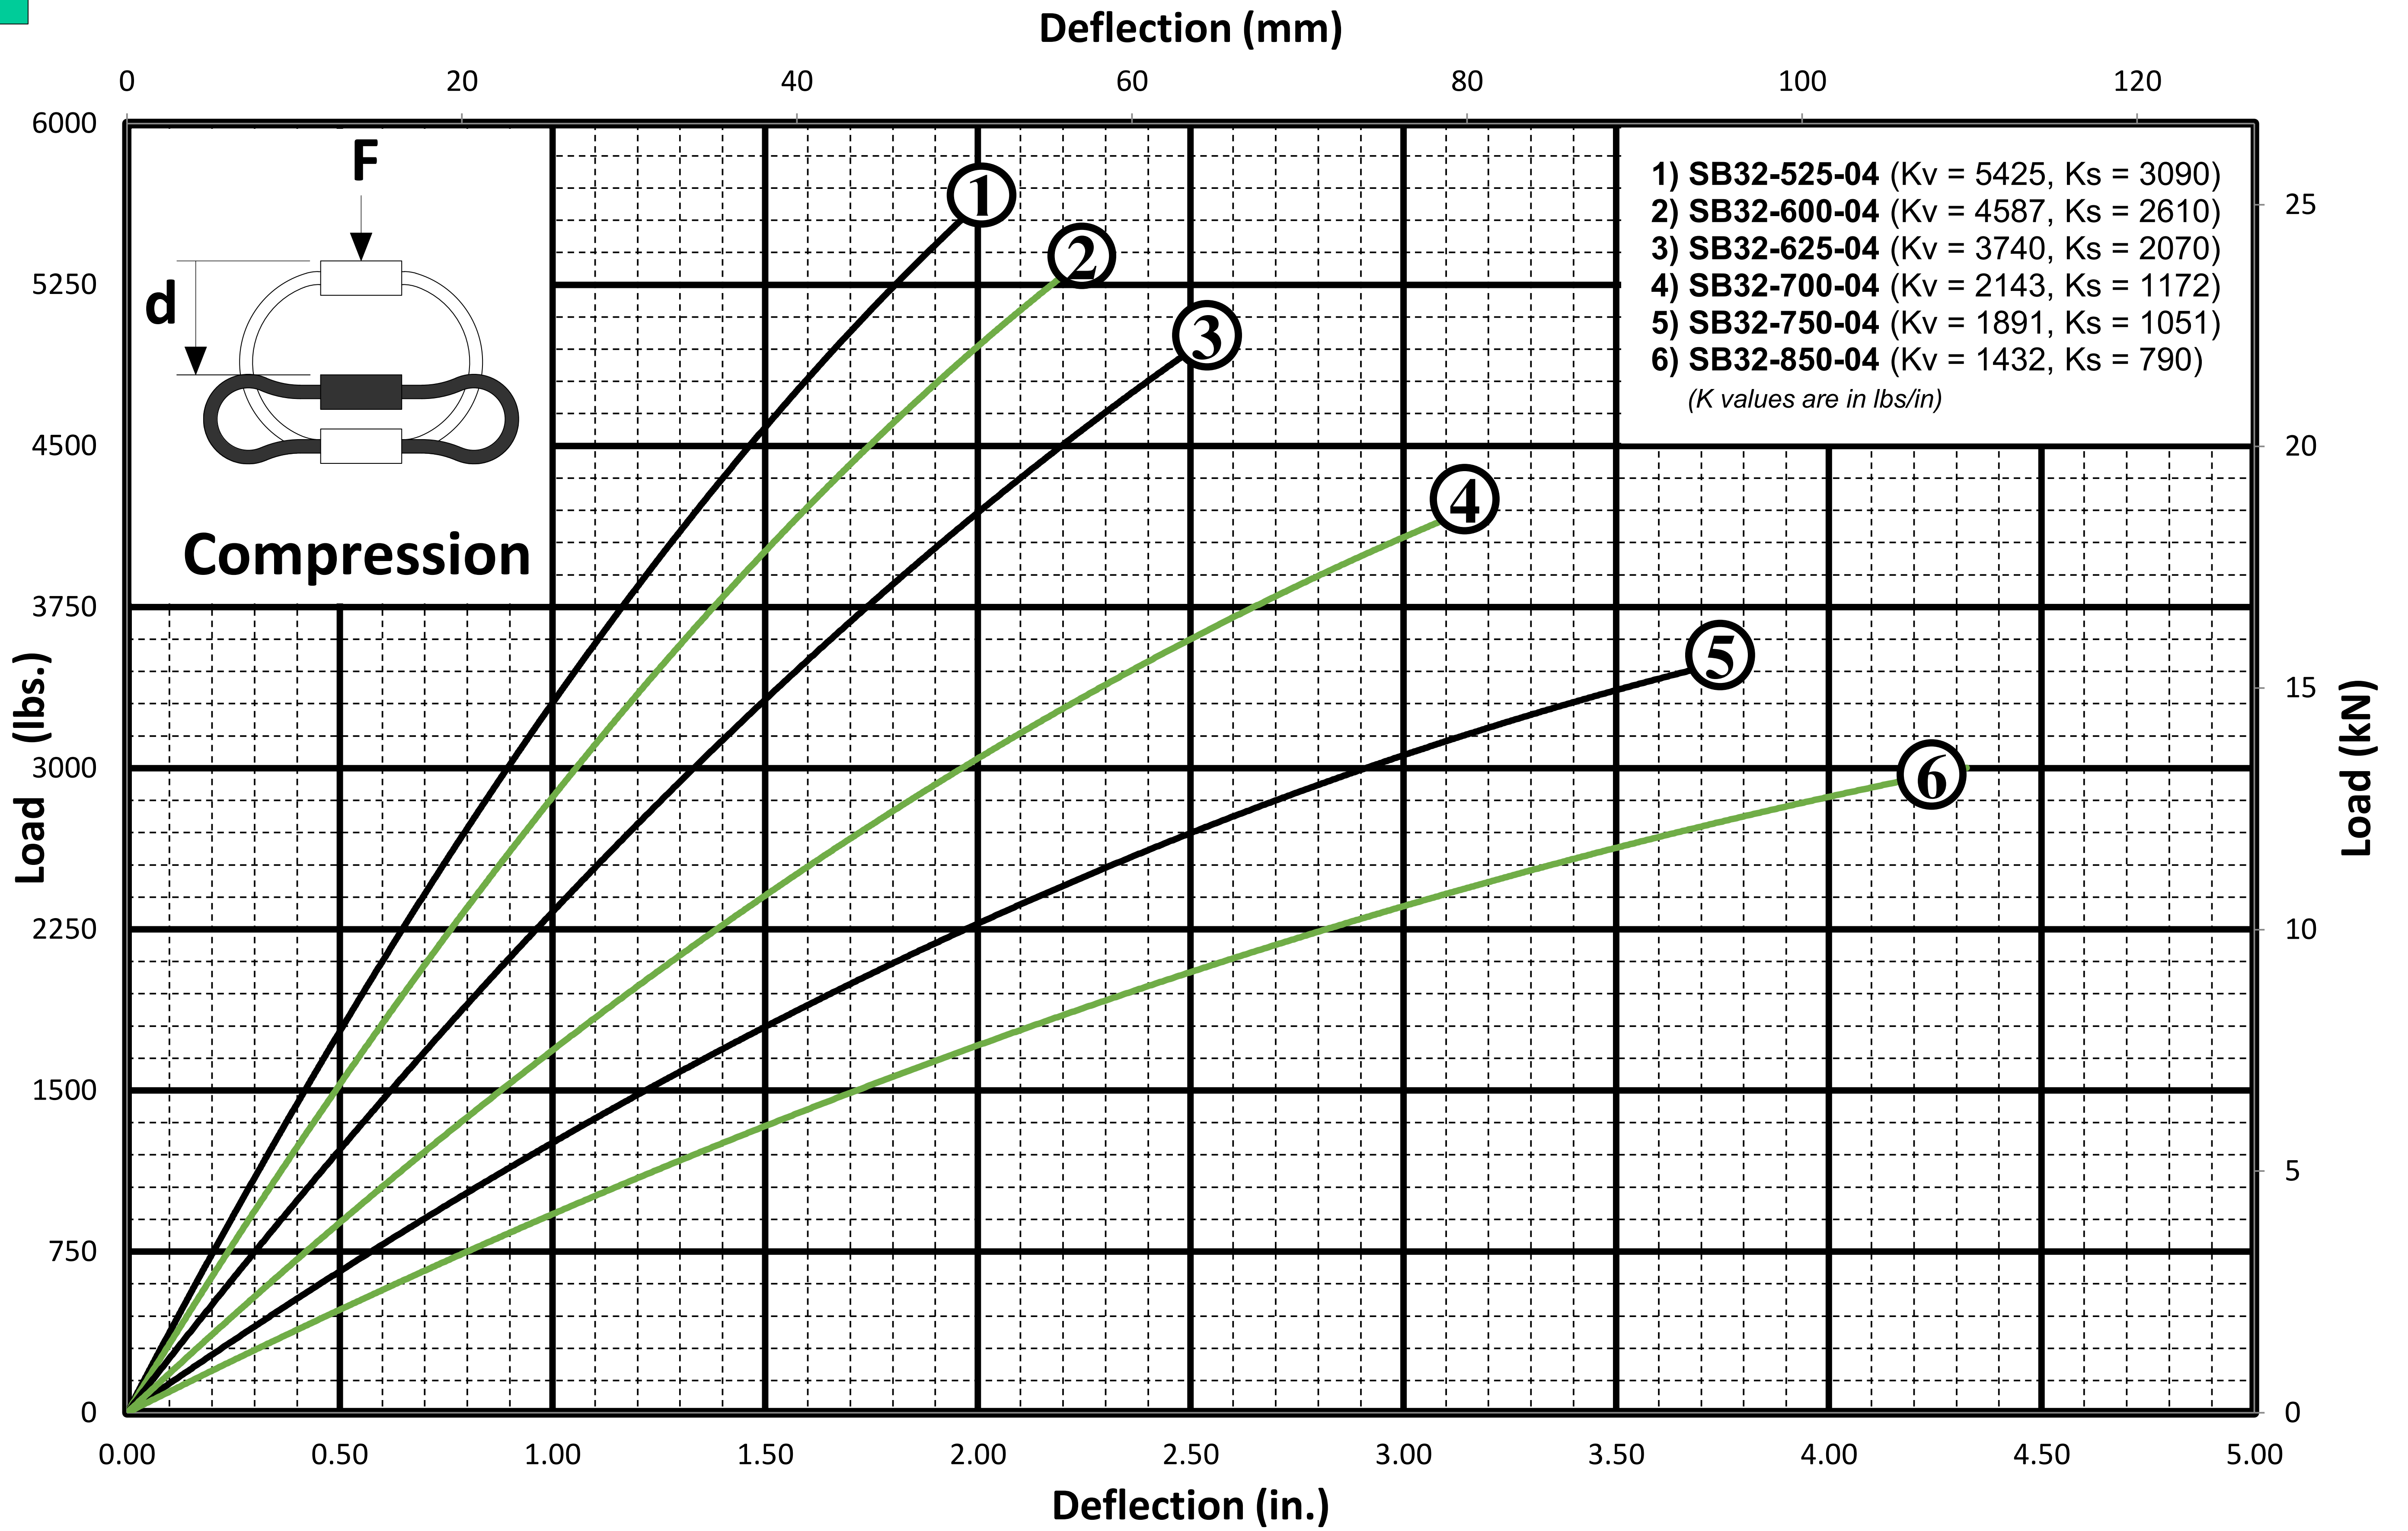

SB32 SERIES

Design Data Sheet

1" DIAMETER CABLE

Helical Isolator

SB32 SERIES

Design Data Sheet

1" DIAMETER CABLE

Helical Isolator