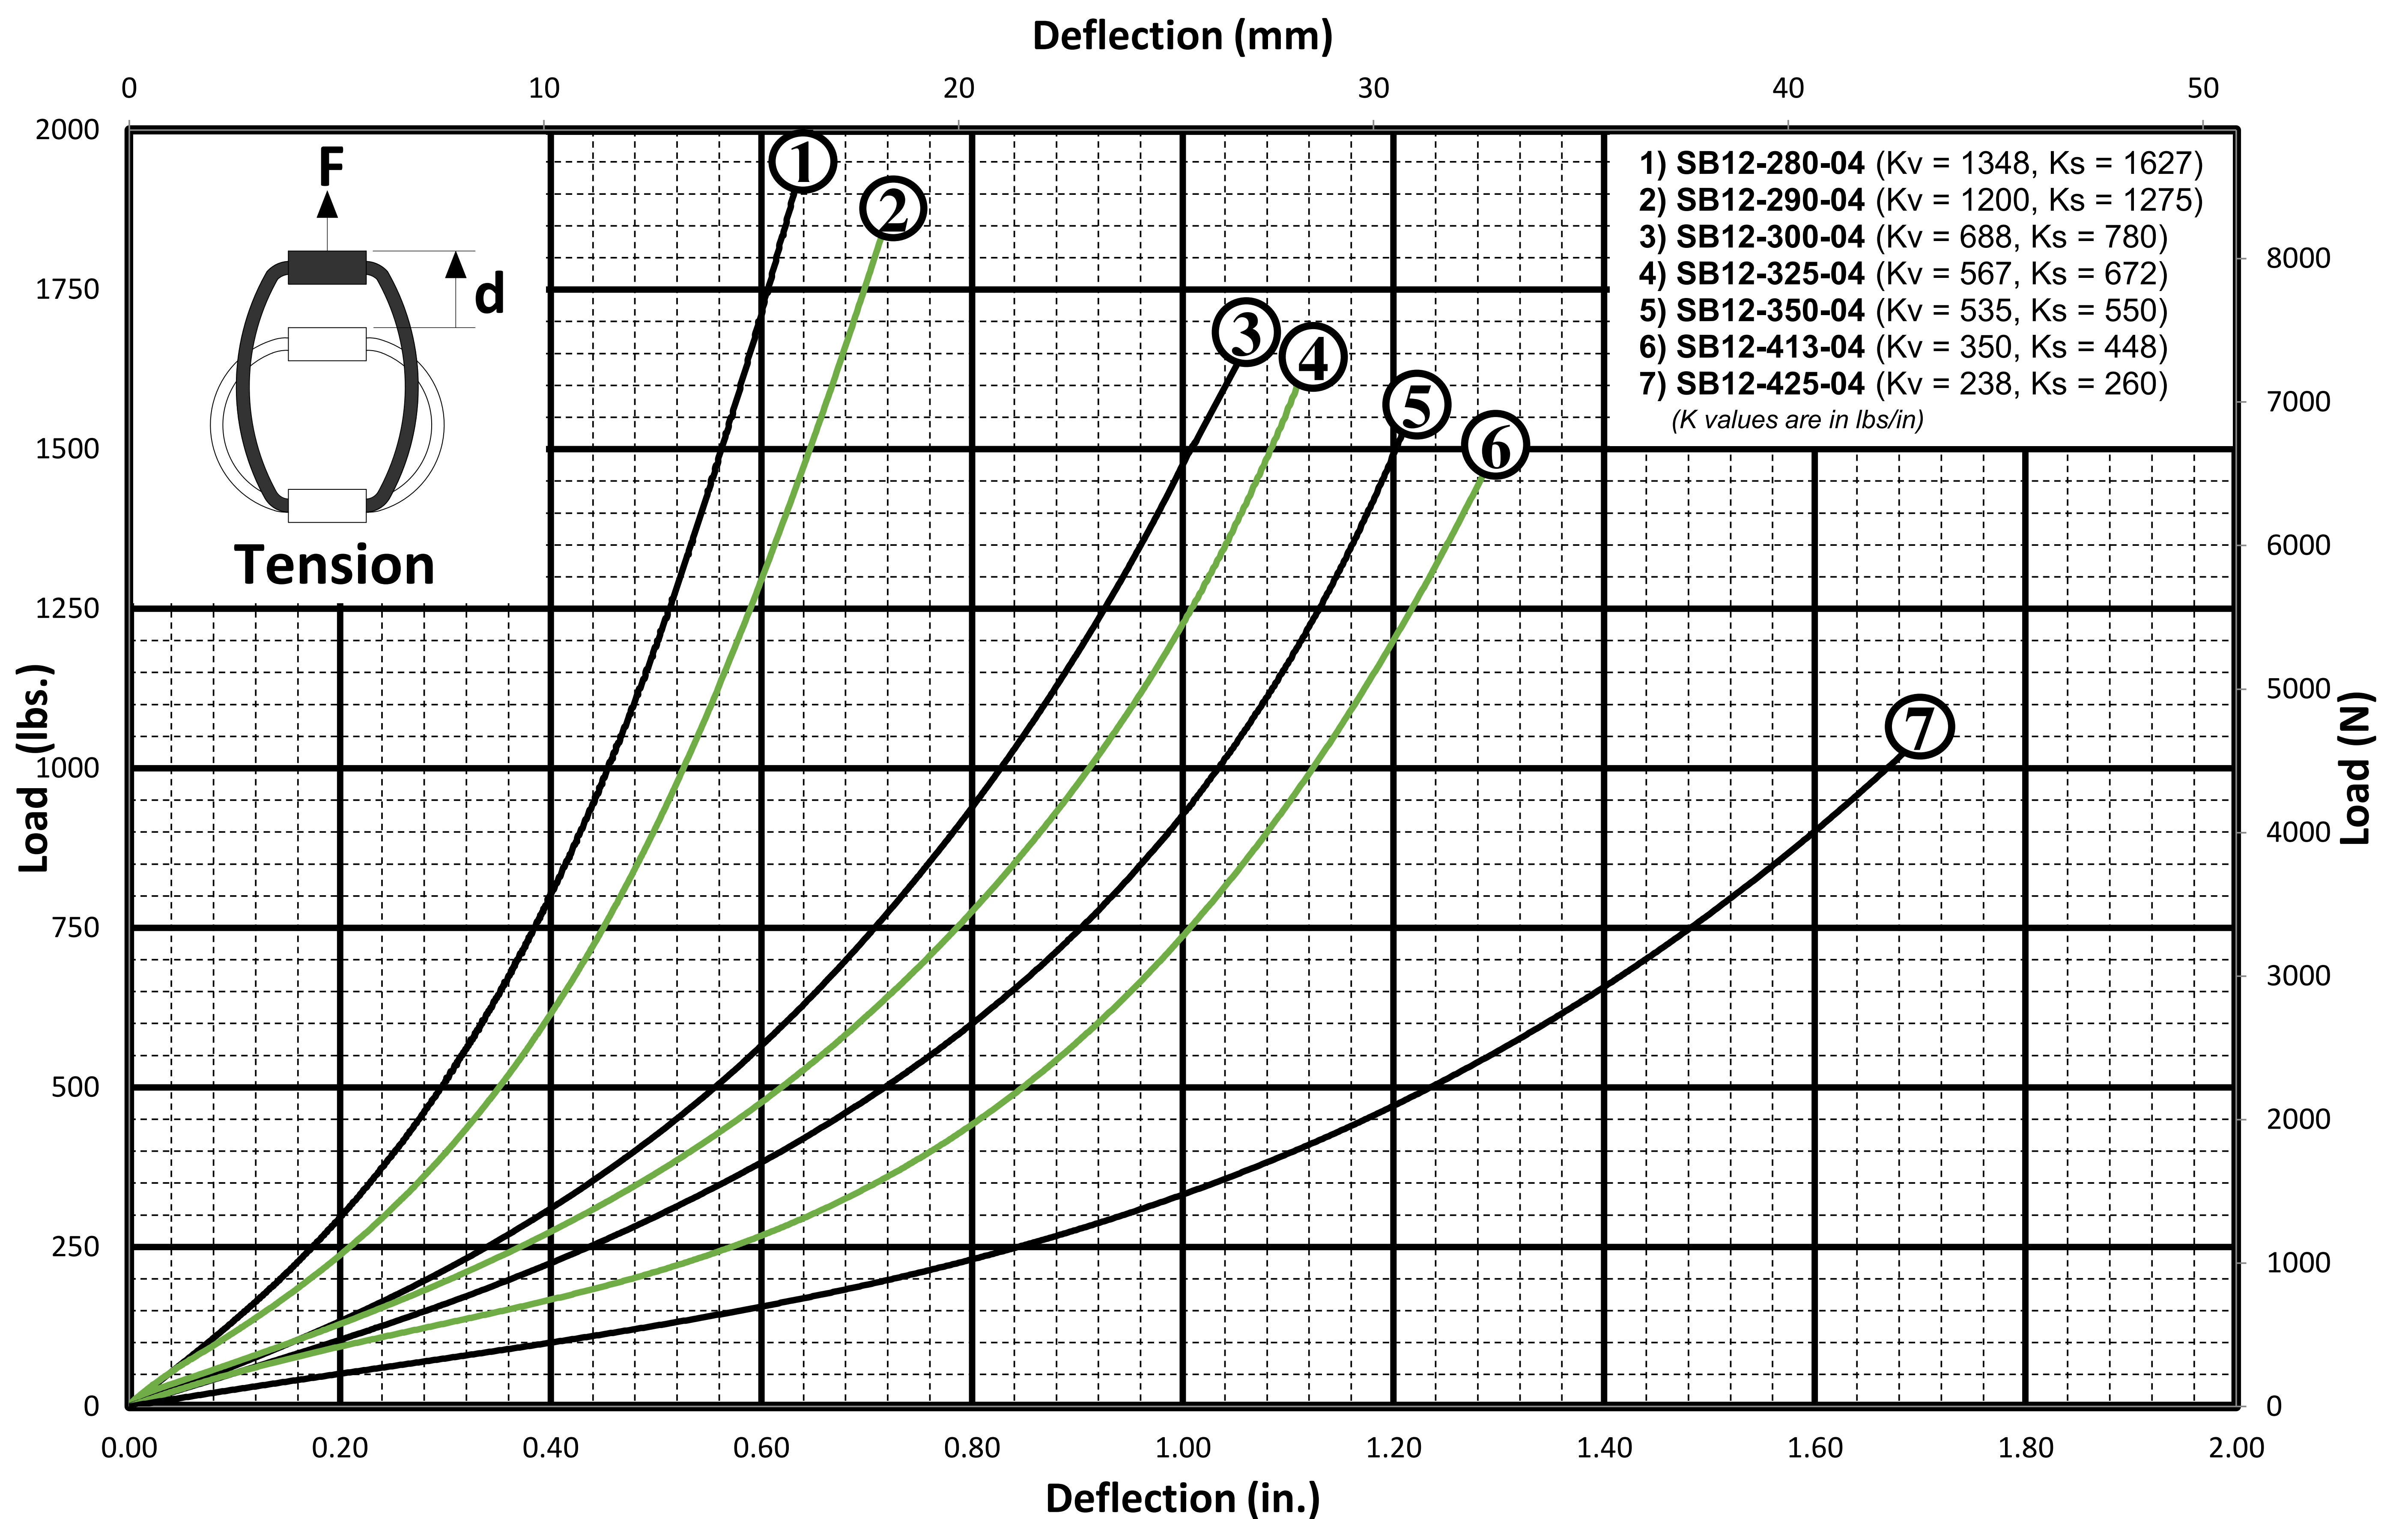

SB12 SERIES

Design Data Sheet

3/8" DIAMETER CABLE

Helical Isolator

TEL: (631) 491-5670

FAX: (631) 491-5672

www.isolator.com

E-MAIL: sales@isolator.com

CAGE: 07QQ7