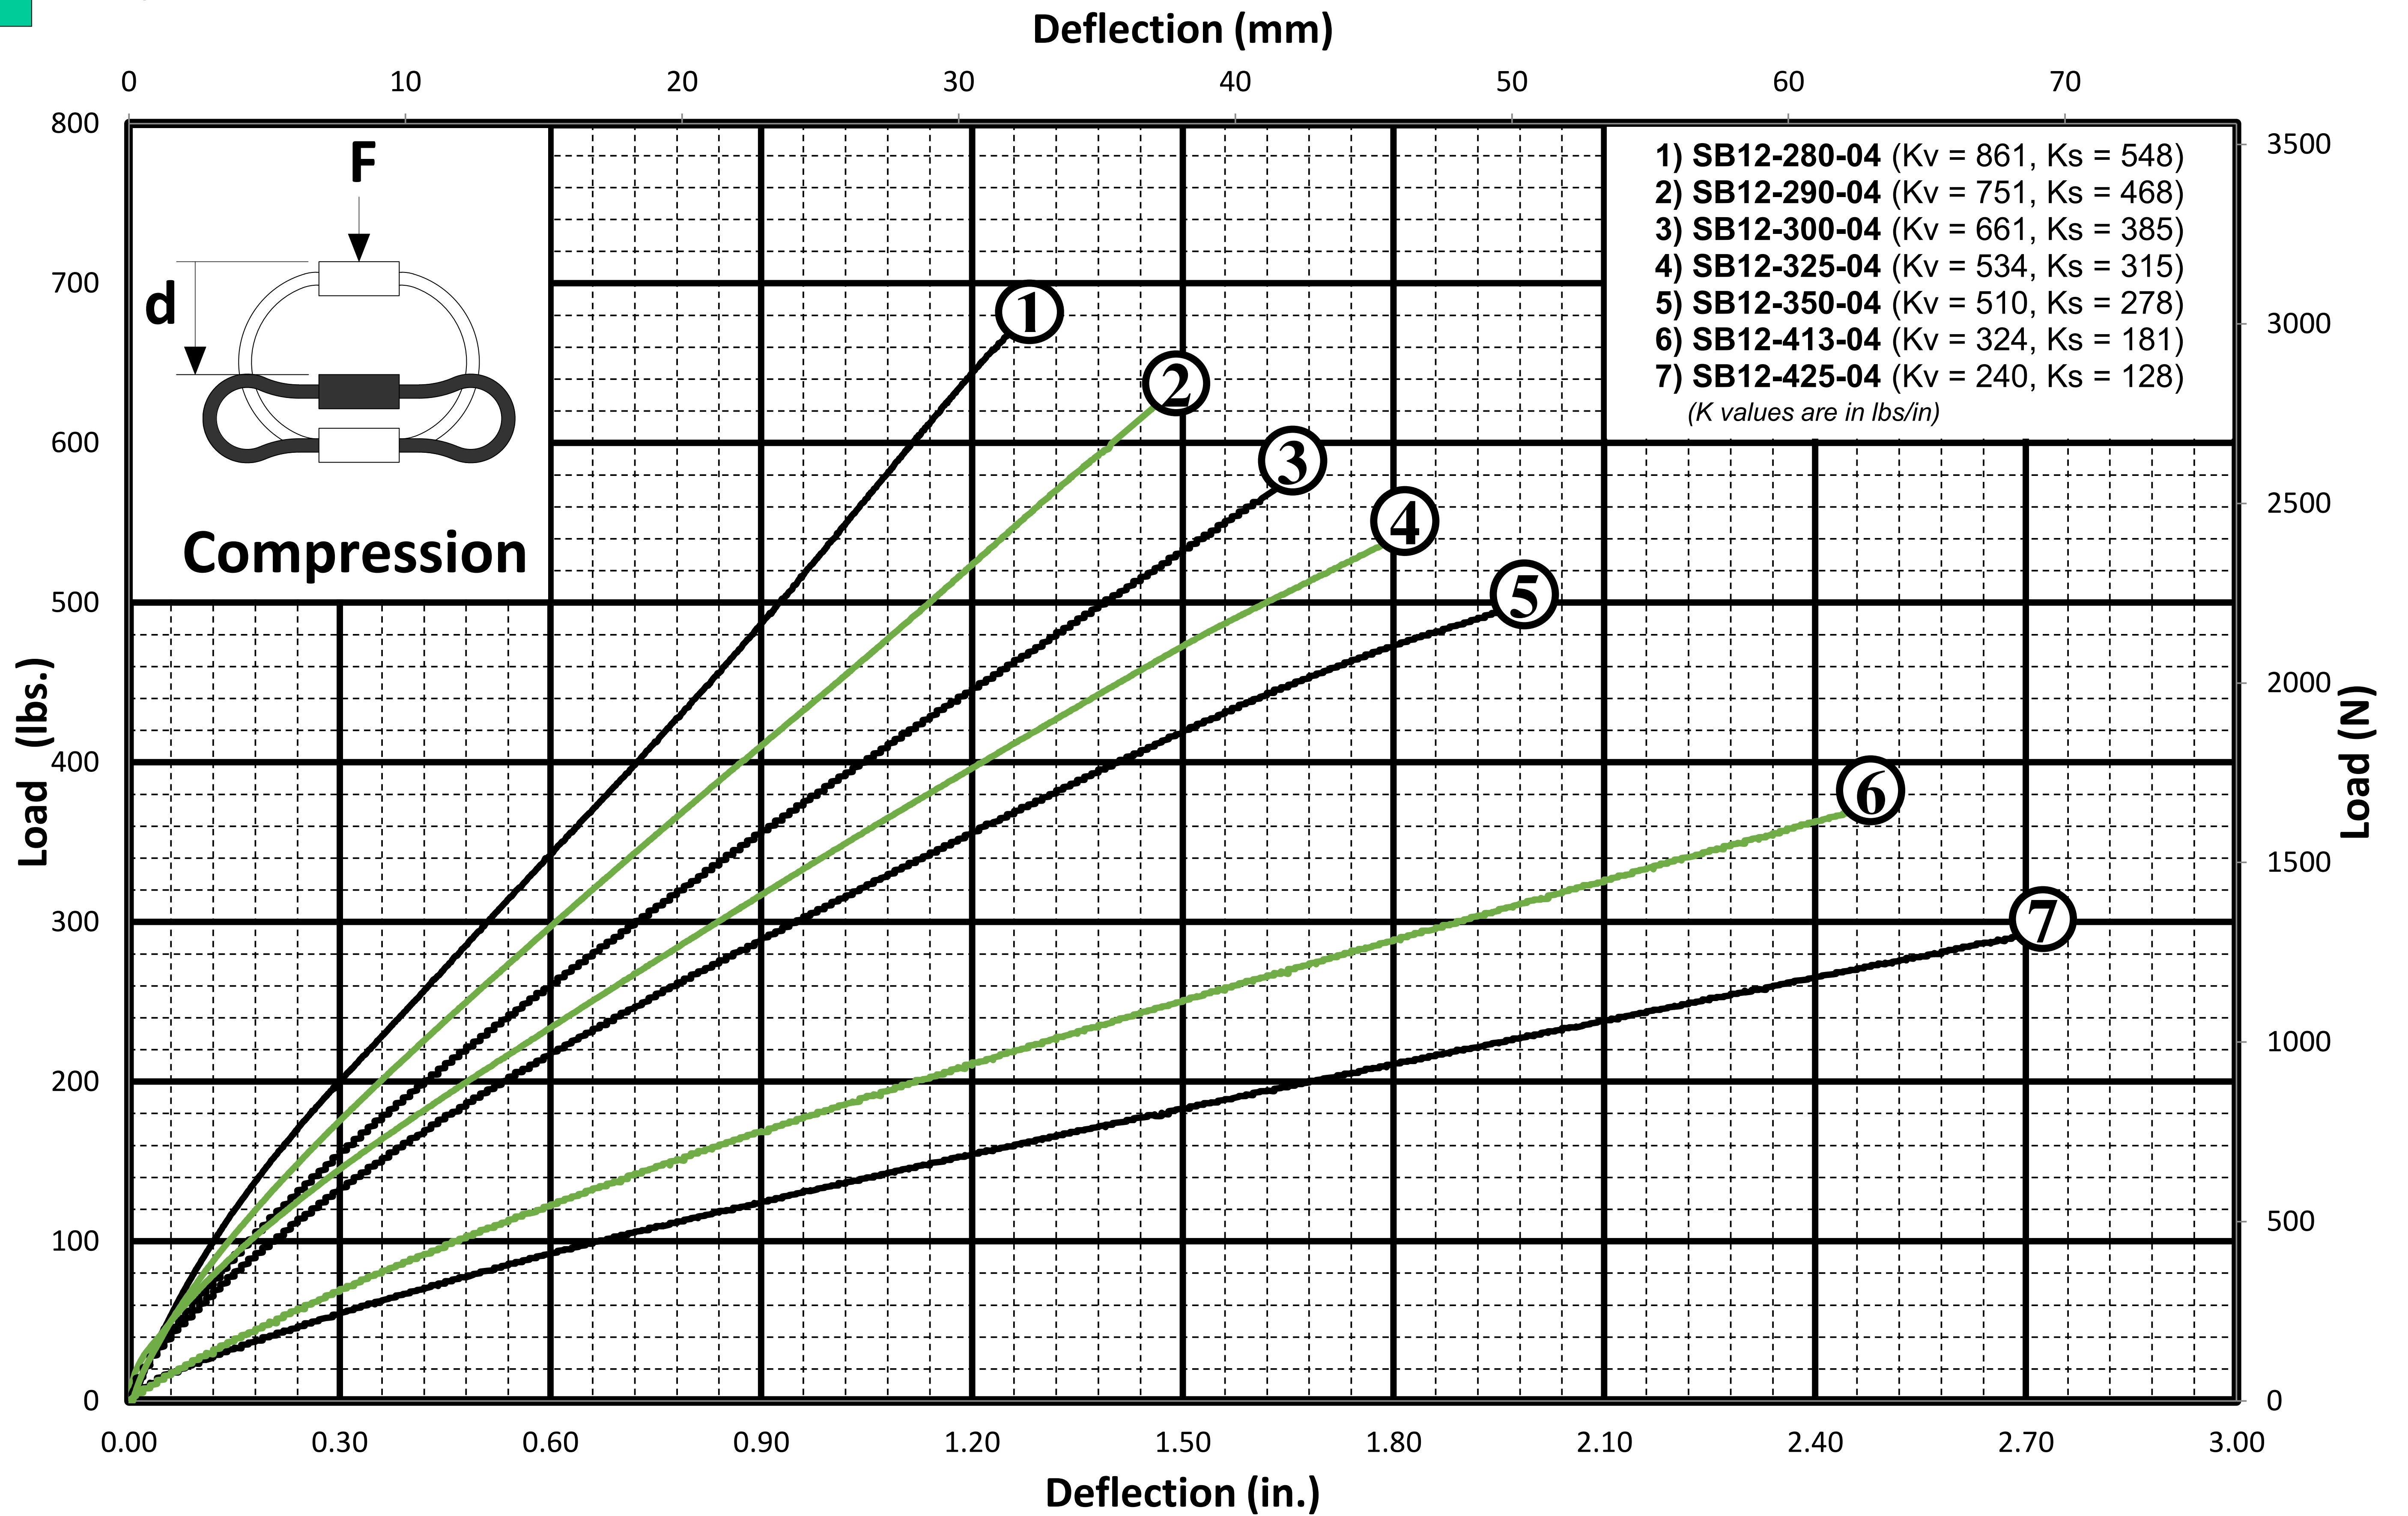

SB12 SERIES

Design Data Sheet

3/8" DIAMETER CABLE

Helical Isolator

TEL: (631) 491-5670

FAX: (631) 491-5672

www.isolator.com

E-MAIL: sales@isolator.com

CAGE: 07QQ7