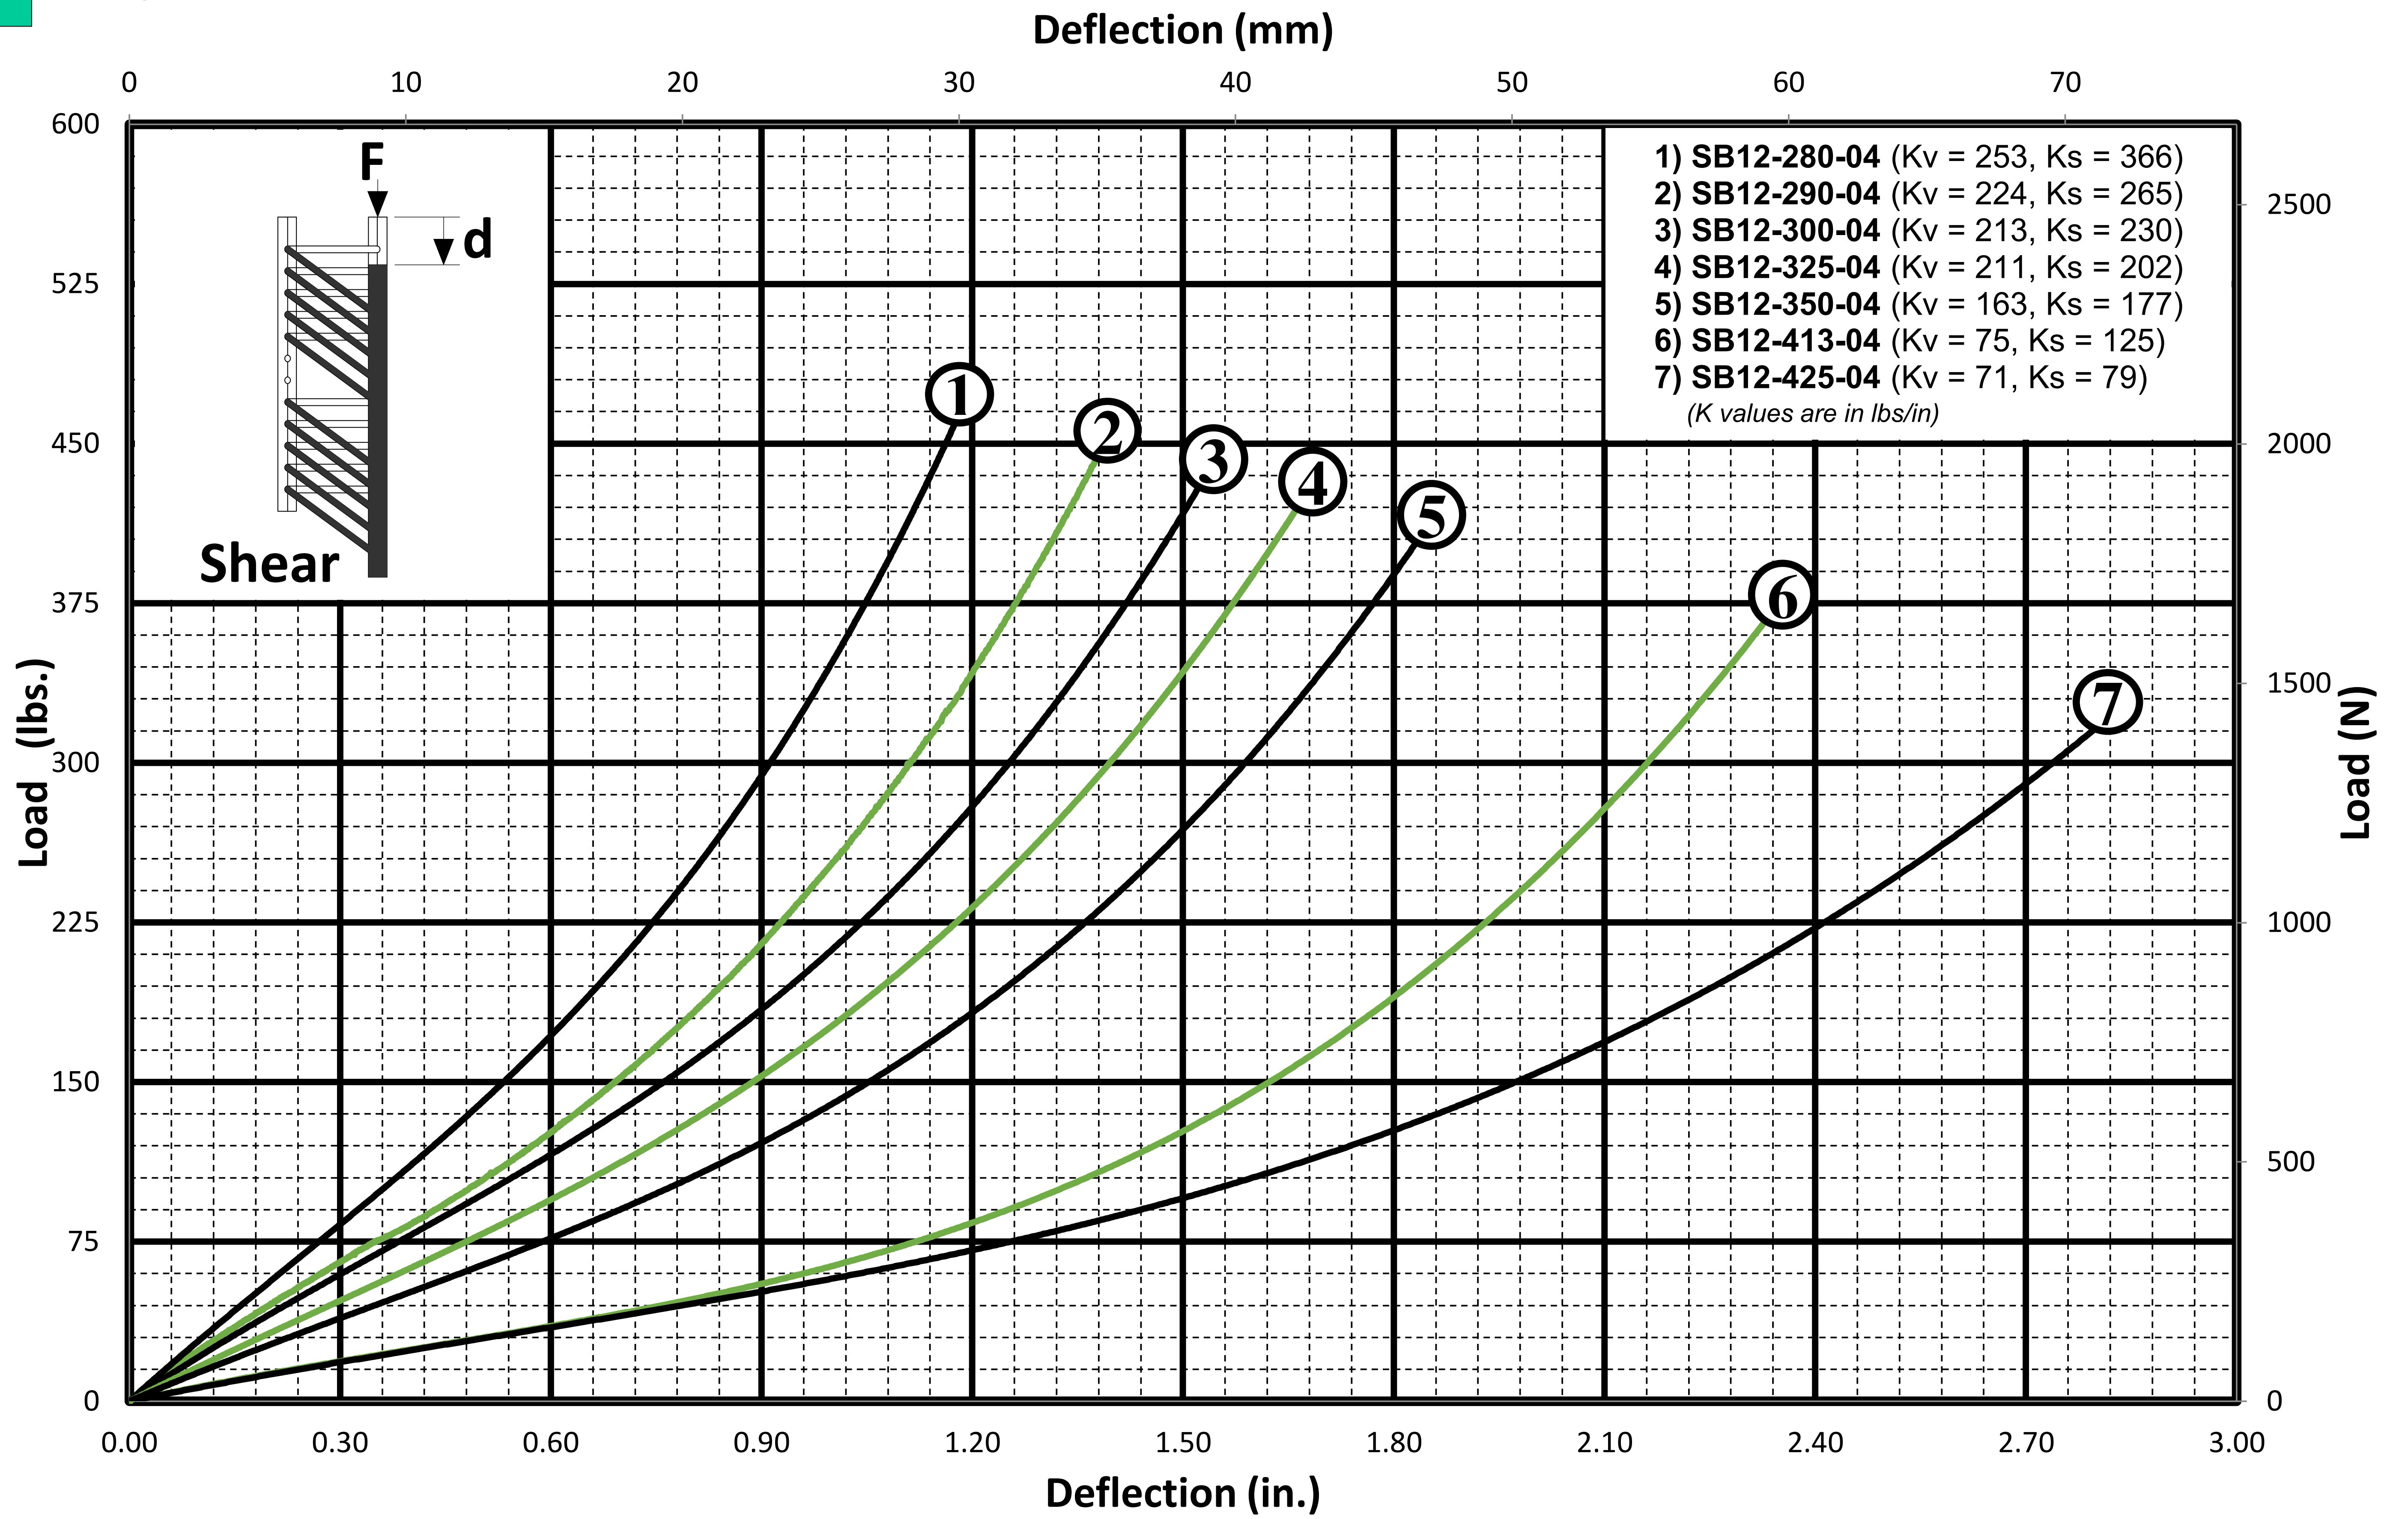

CAGE: 07QQ7

SB12 SERIES

Design Data Sheet

3/8" DIAMETER CABLE

Helical Isolator

3/8" DIAMETER CABLE