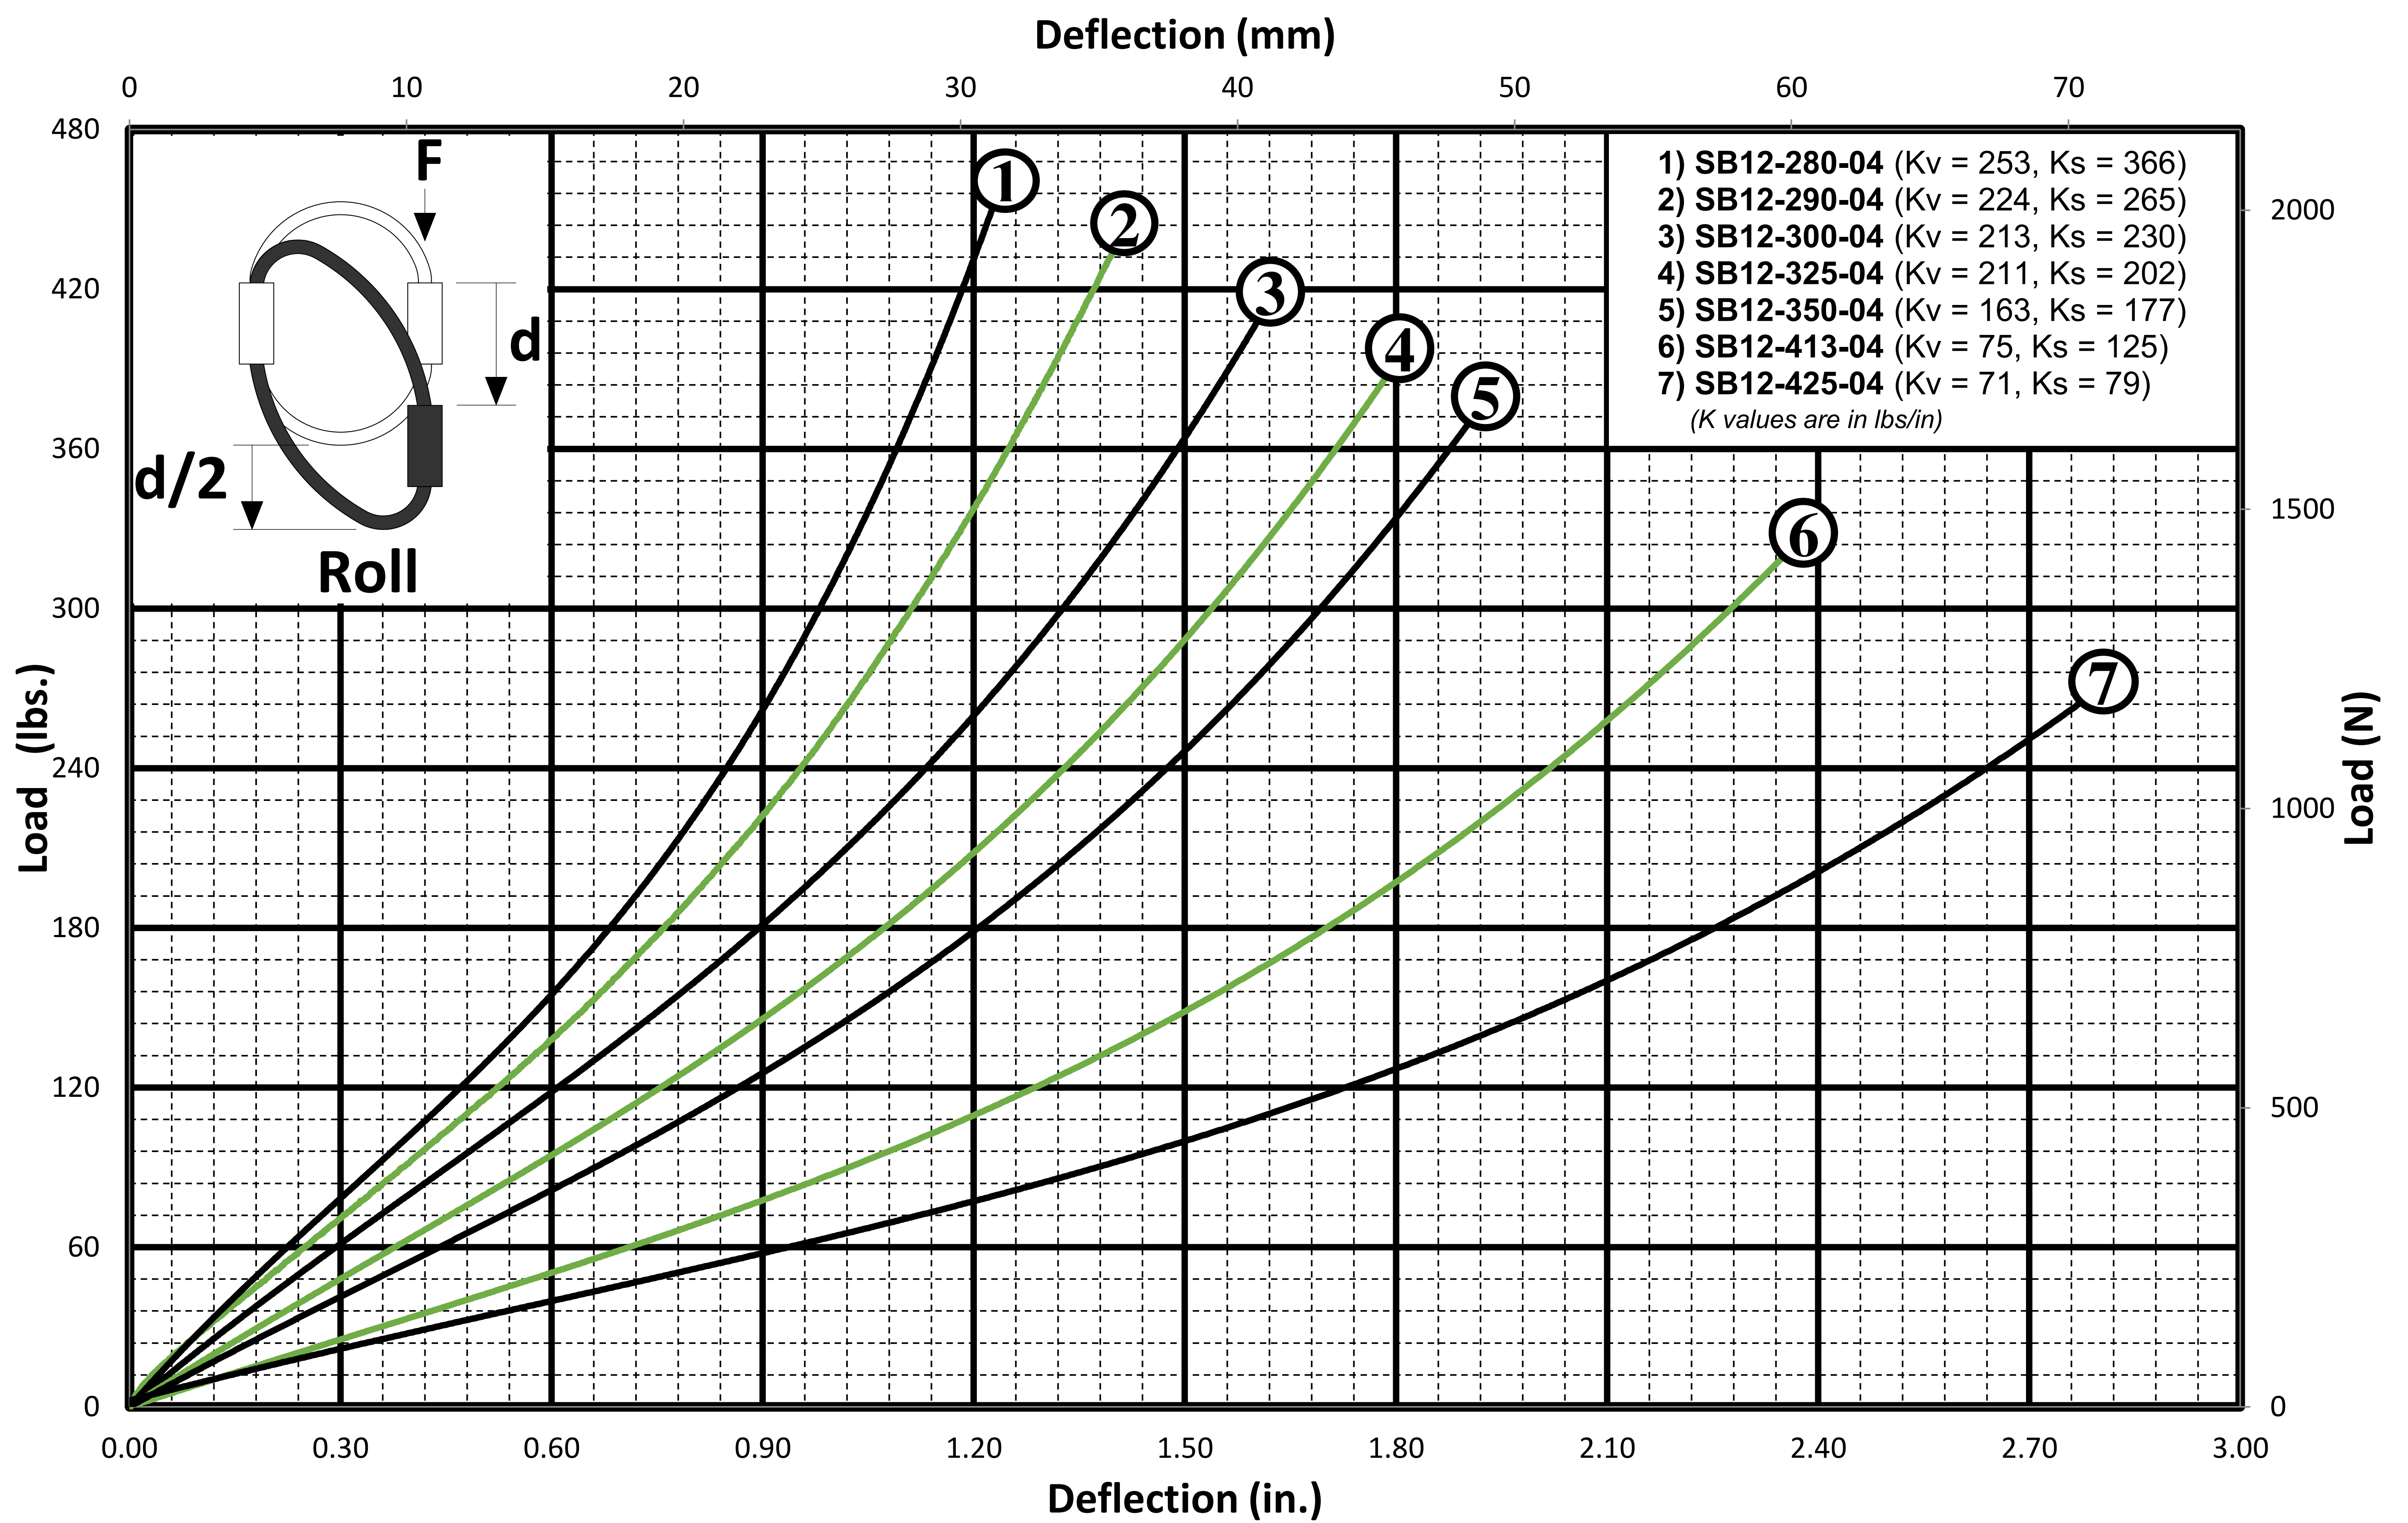

CAGE: 07QQ7

SB12 SERIES

Design Data Sheet

3/8" DIAMETER CABLE

Helical Isolator

3/8" DIAMETER CABLE