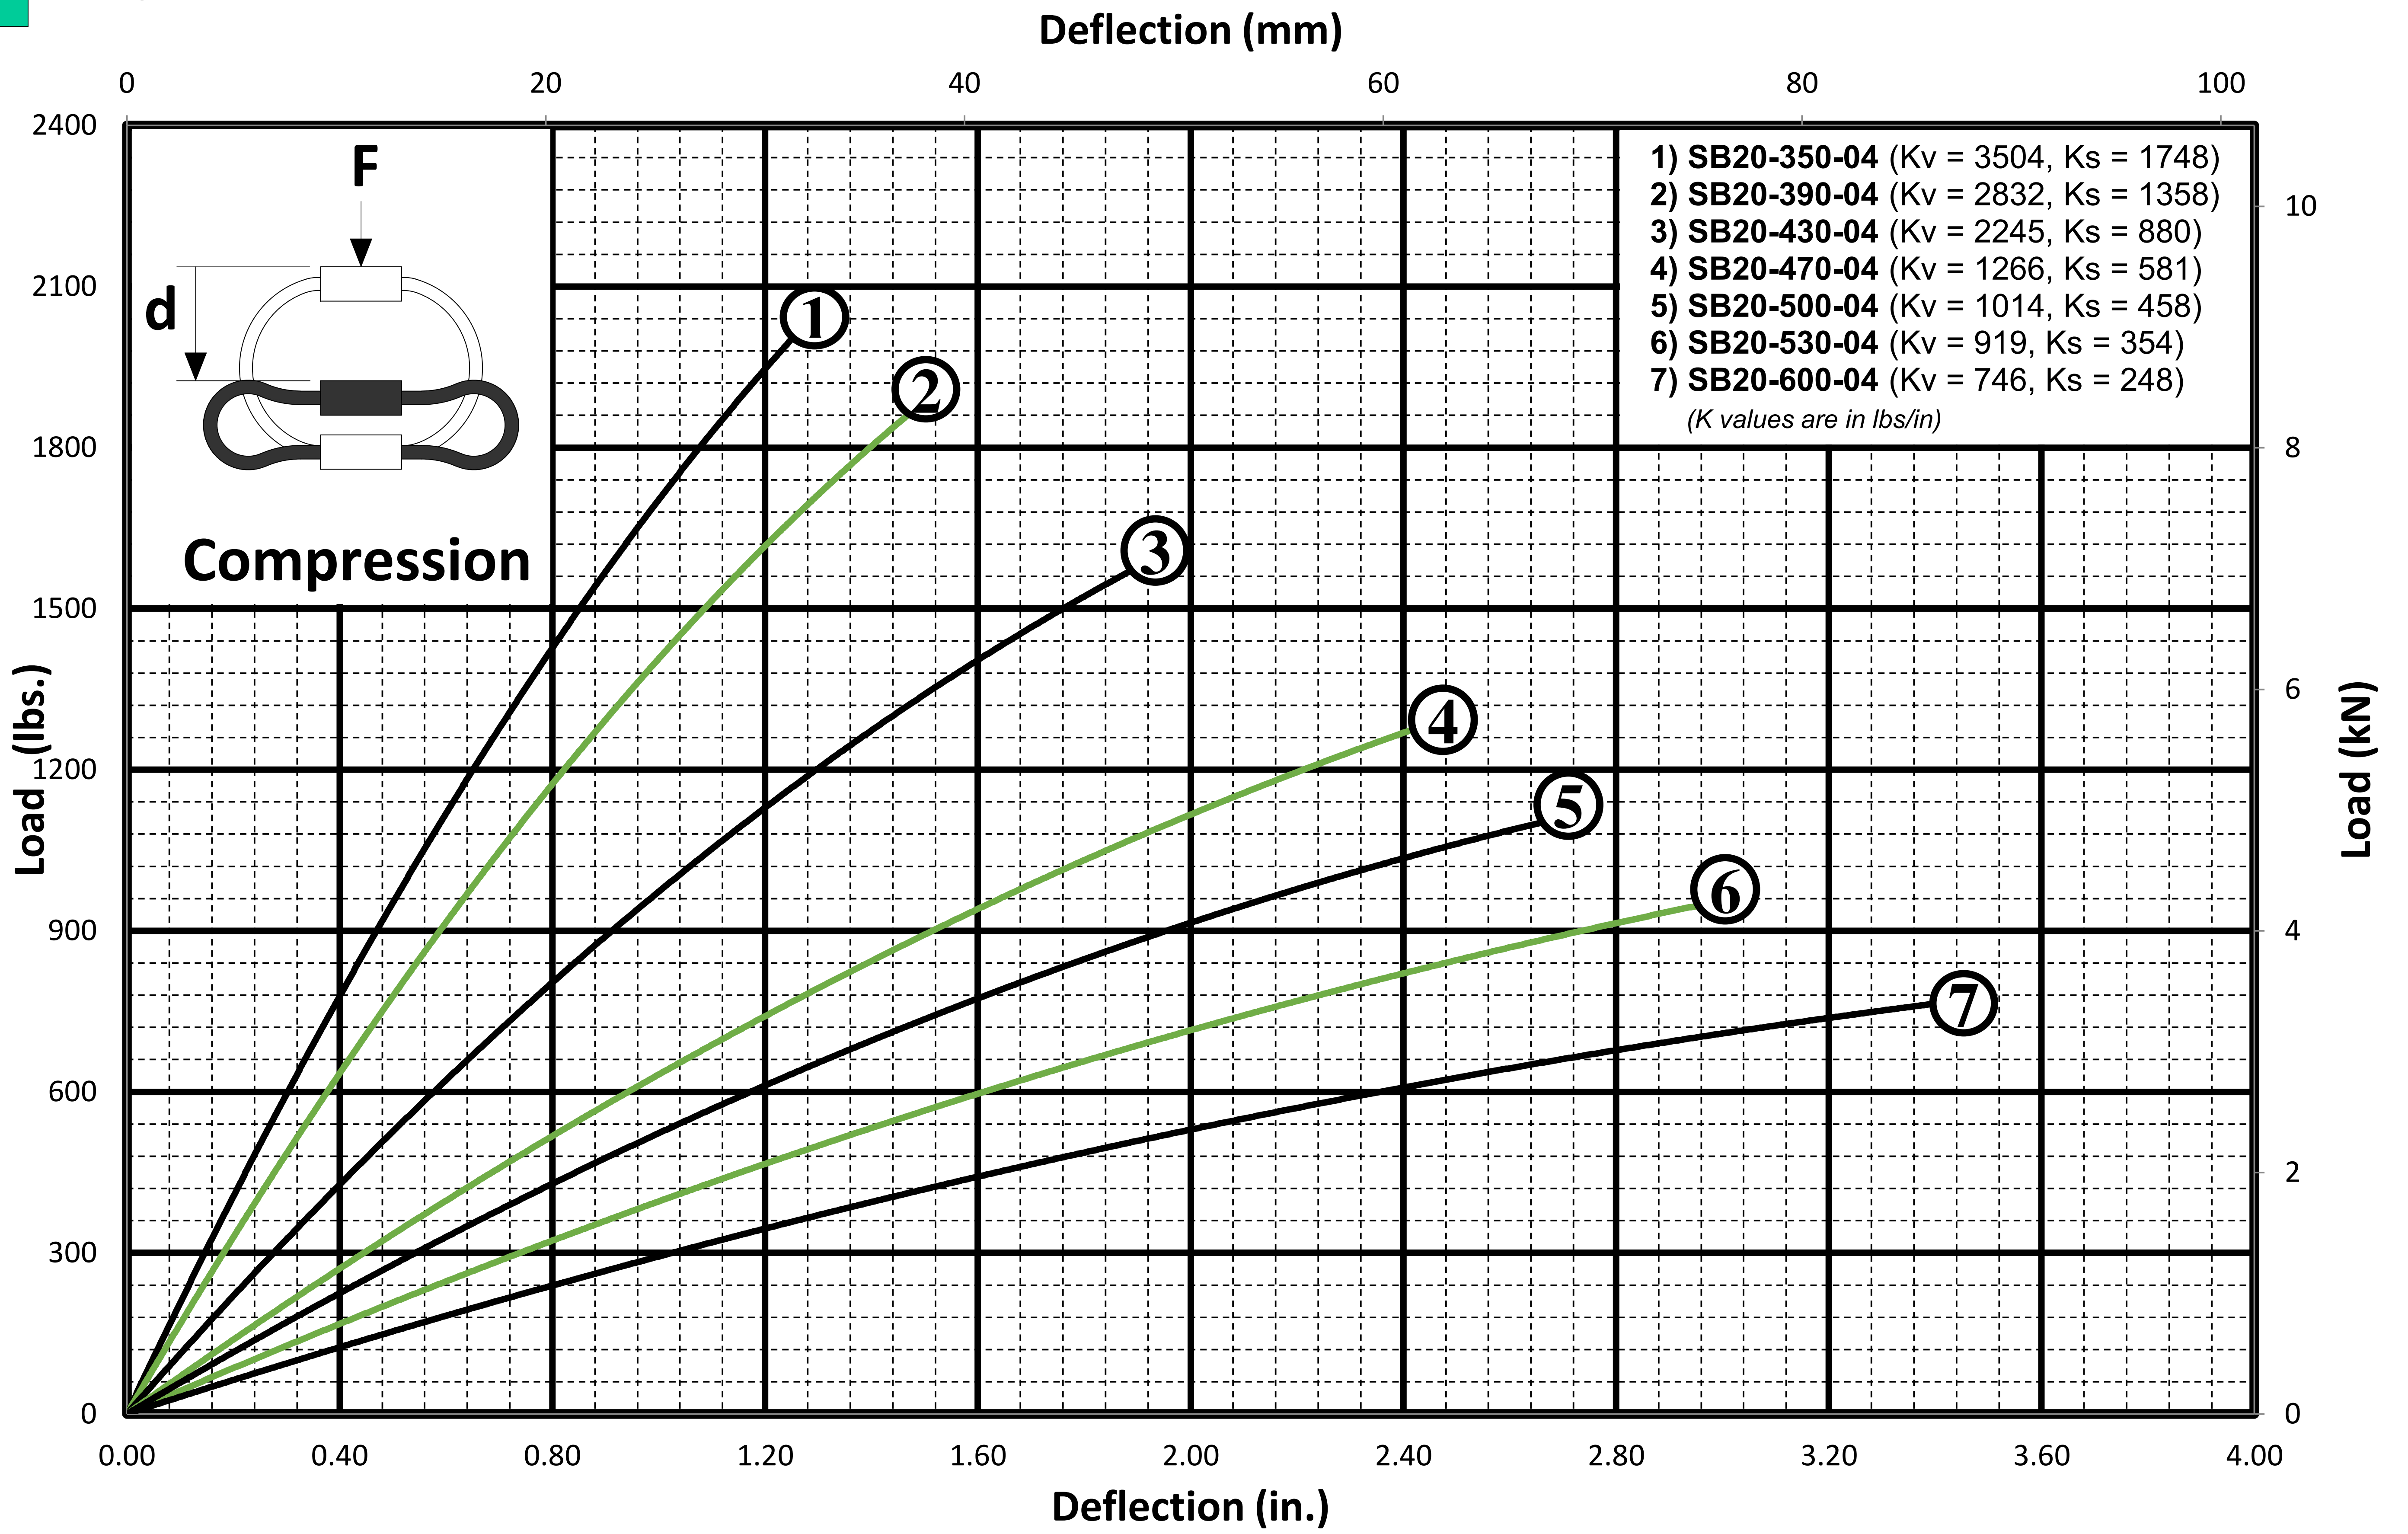

SB20 SERIES

Design Data Sheet

5/8" DIAMETER CABLE

Helical Isolator

TEL: (631) 491-5670

FAX: (631) 491-5672

www.isolator.com

E-MAIL: sales@isolator.com