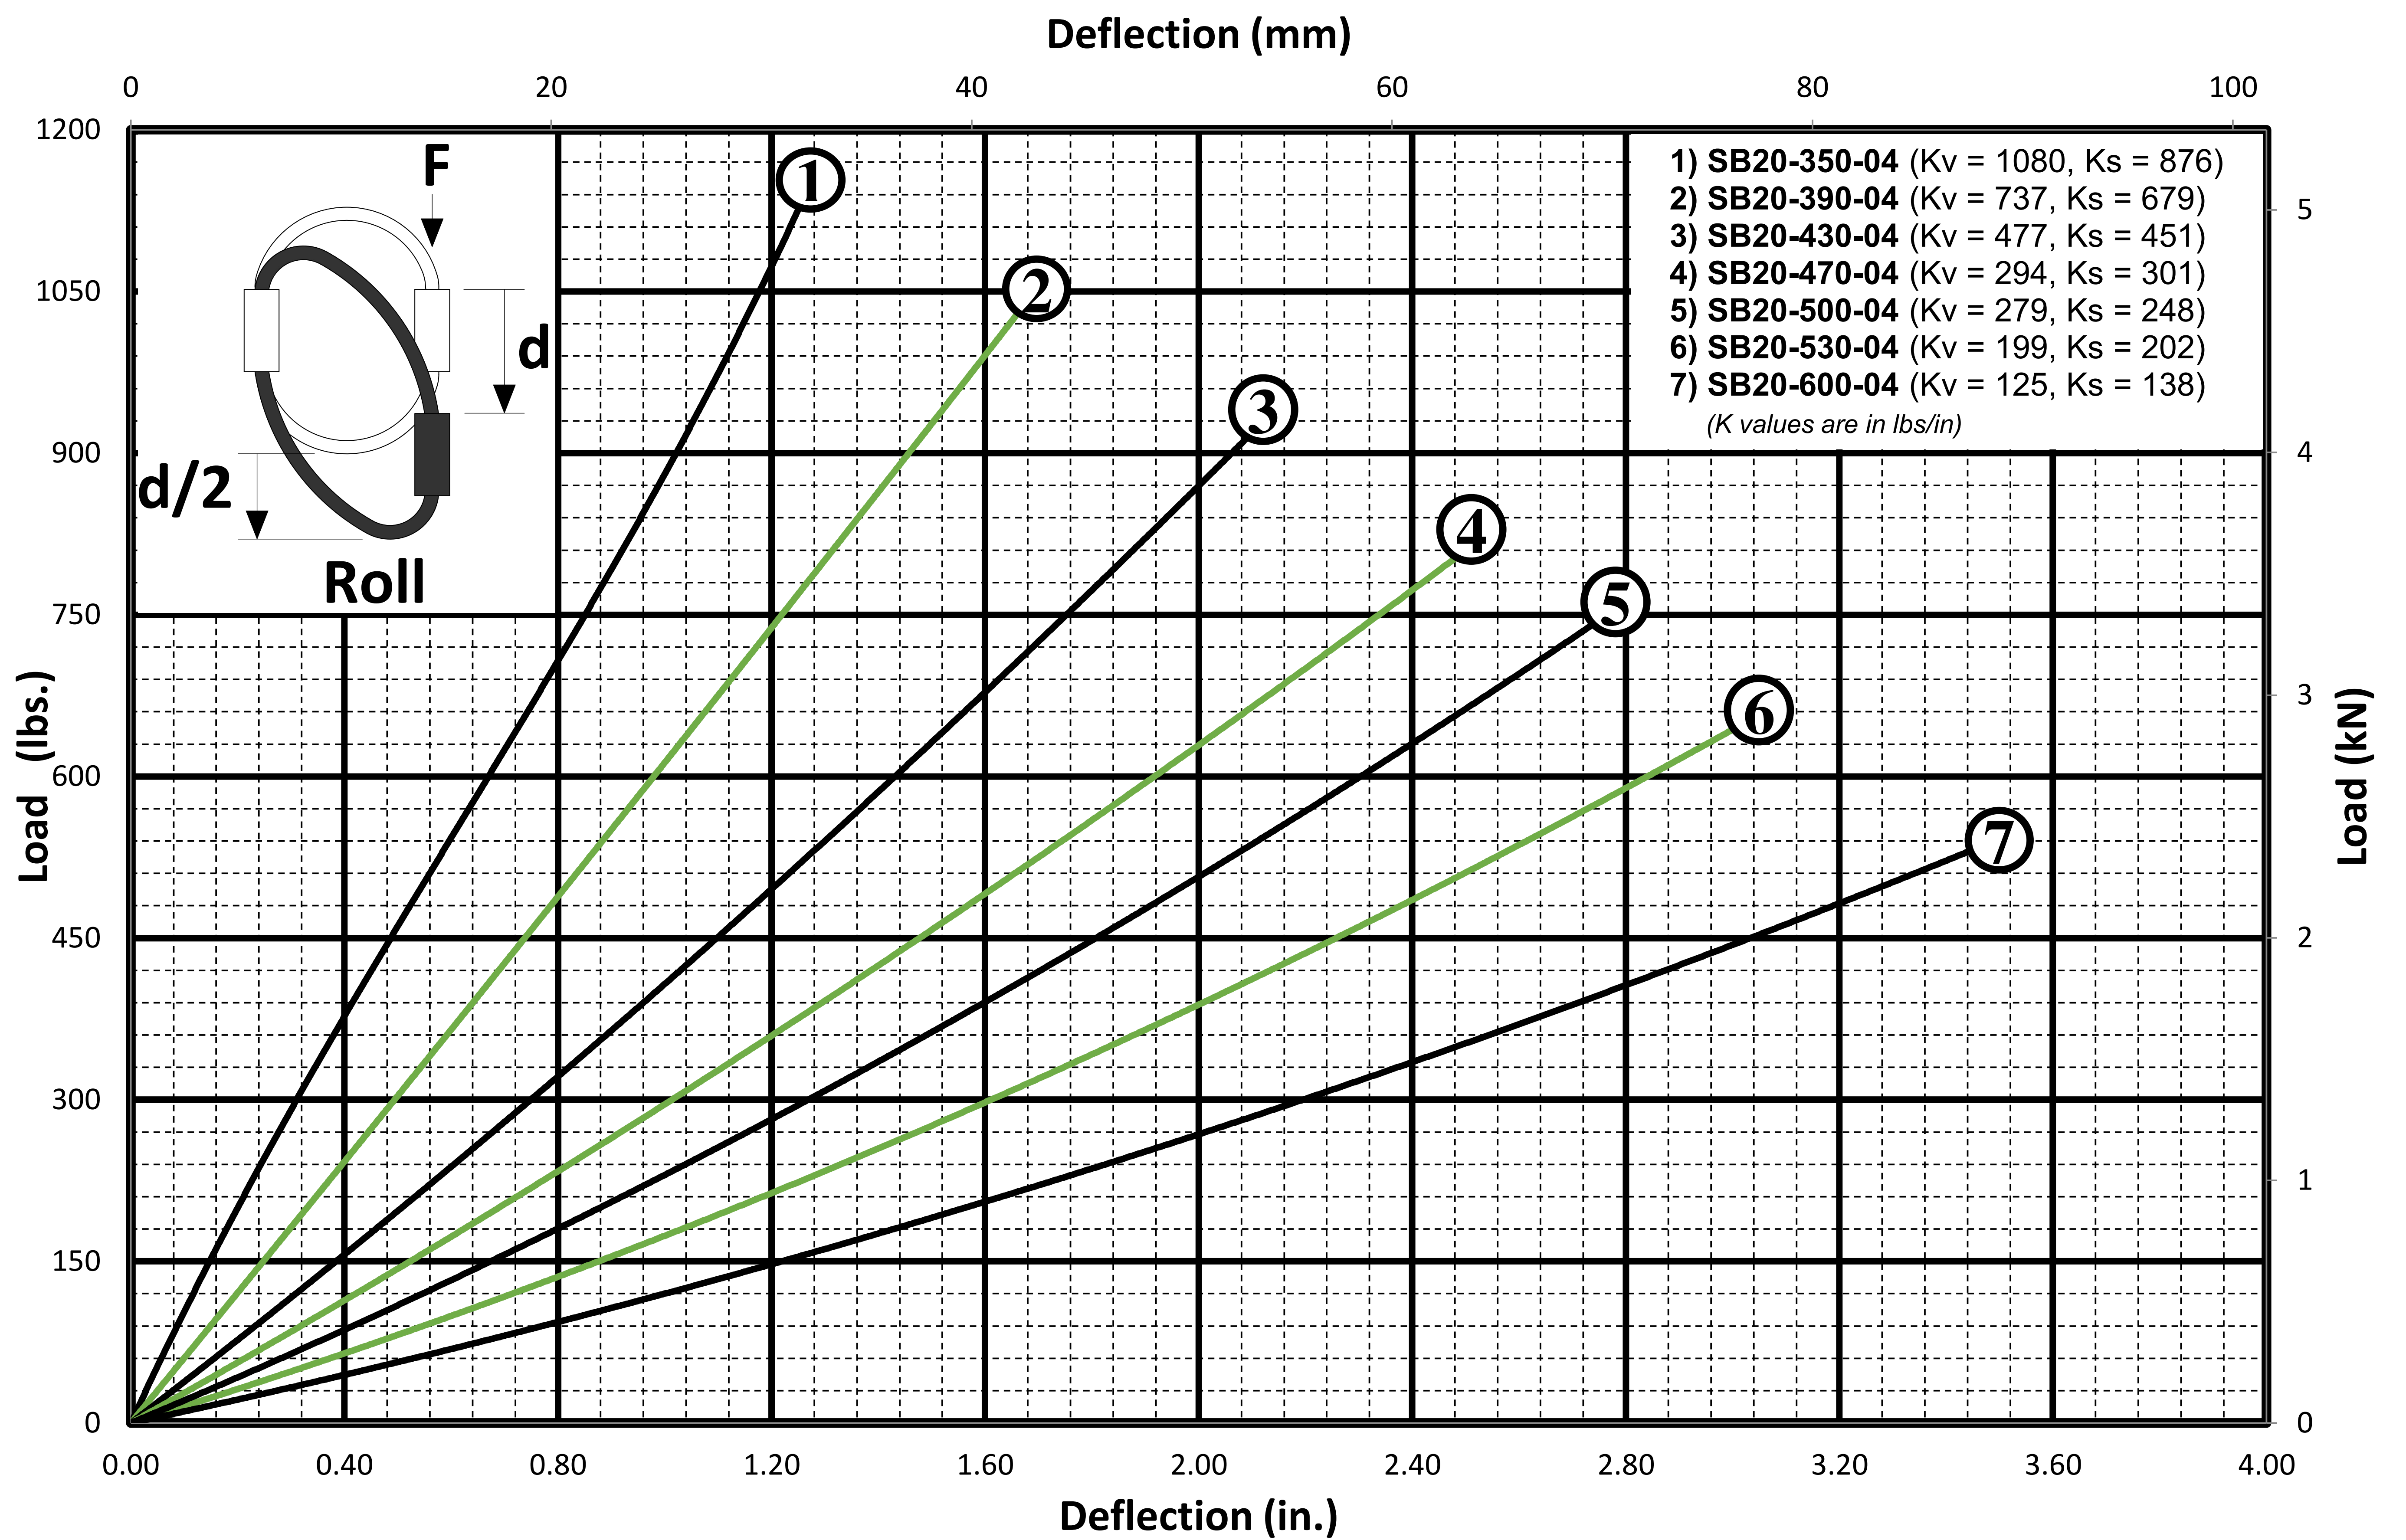

SB20 SERIES

Design Data Sheet

5/8" DIAMETER CABLE

Helical Isolator

TEL: (631) 491-5670

FAX: (631) 491-5672

www.isolator.com

E-MAIL: sales@isolator.com

CAGE: 07QQ7