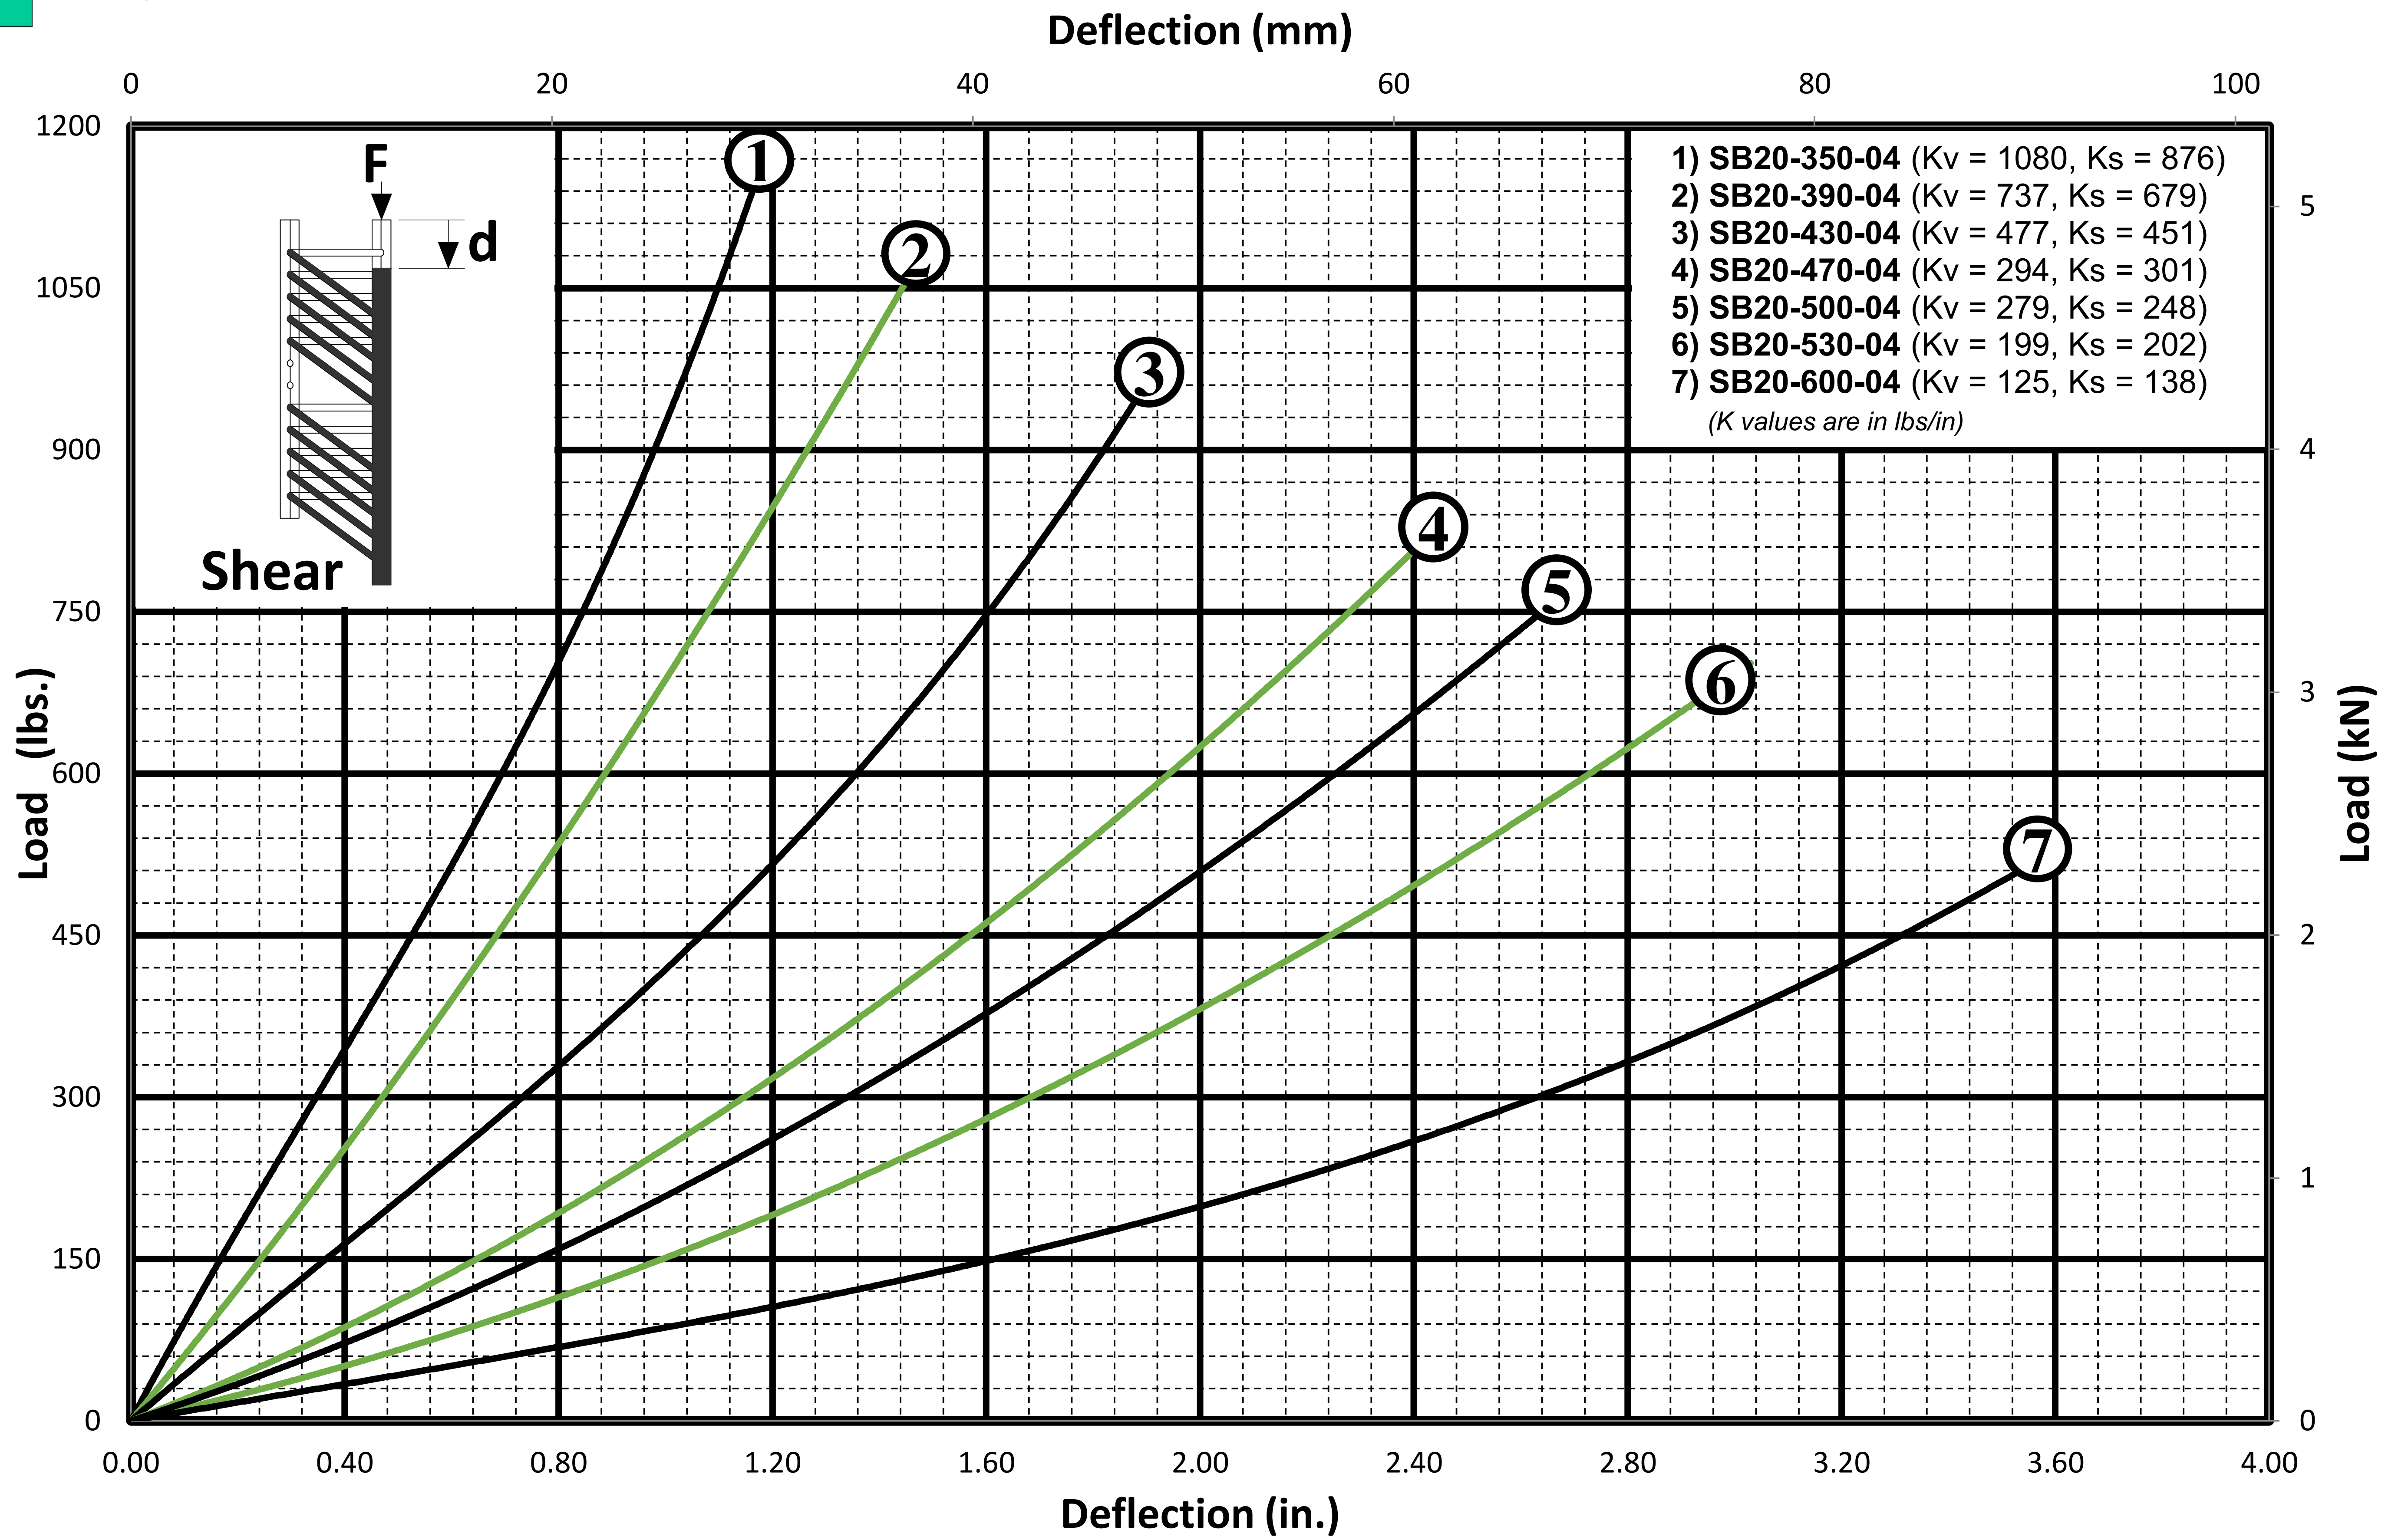

SB20 SERIES

Design Data Sheet

5/8" DIAMETER CABLE

Helical Isolator

TEL: (631) 491-5670

FAX: (631) 491-5672

www.isolator.com

E-MAIL: sales@isolator.com

CAGE: 07QQ7