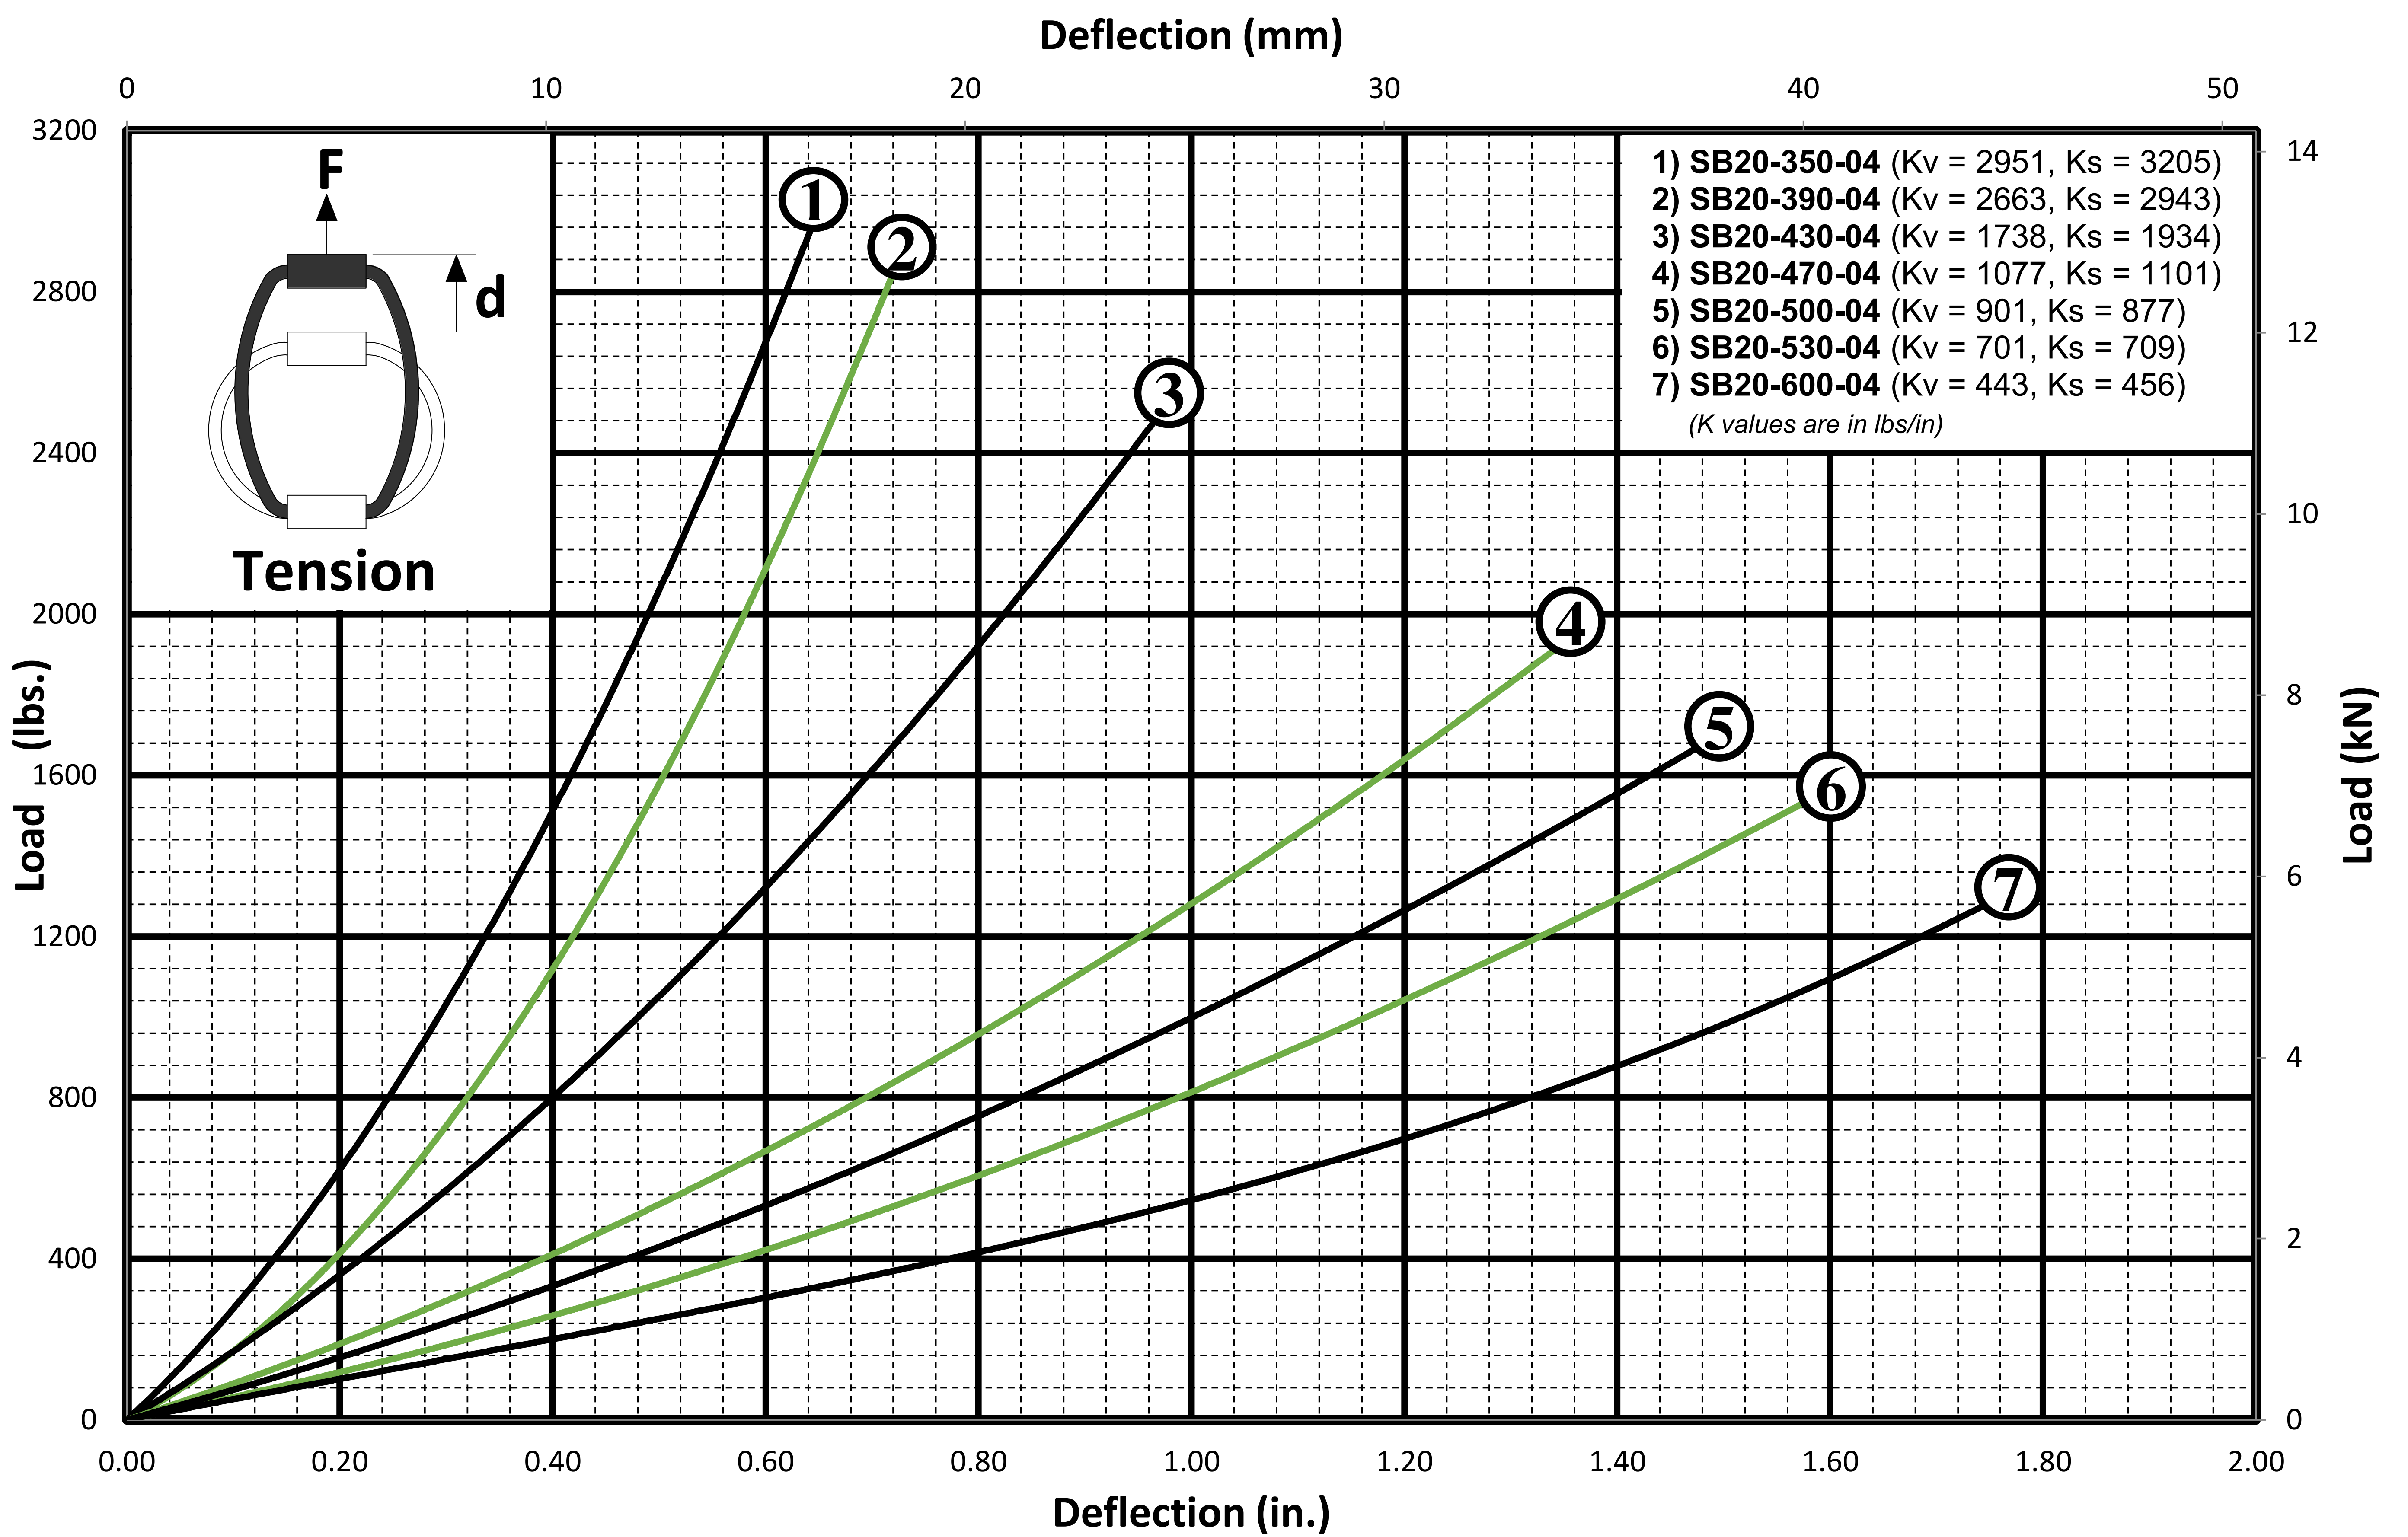

SB20 SERIES

Design Data Sheet

5/8" DIAMETER CABLE

Helical Isolator

TEL: (631) 491-5670

FAX: (631) 491-5672

www.isolator.com

E-MAIL: sales@isolator.com