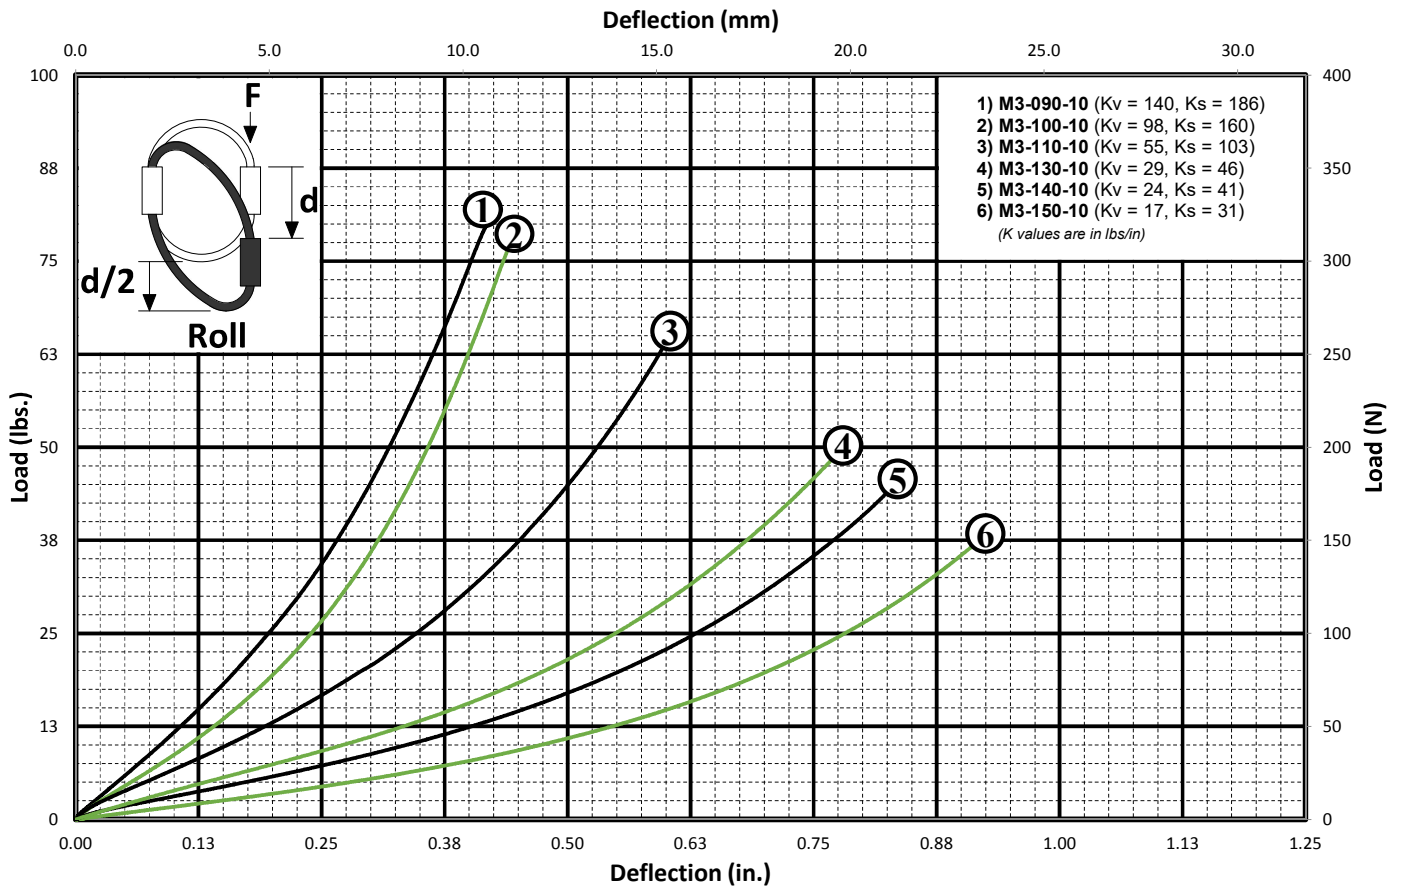

M3 SERIES

3/32" DIAMETER CABLE

Helical Isolator