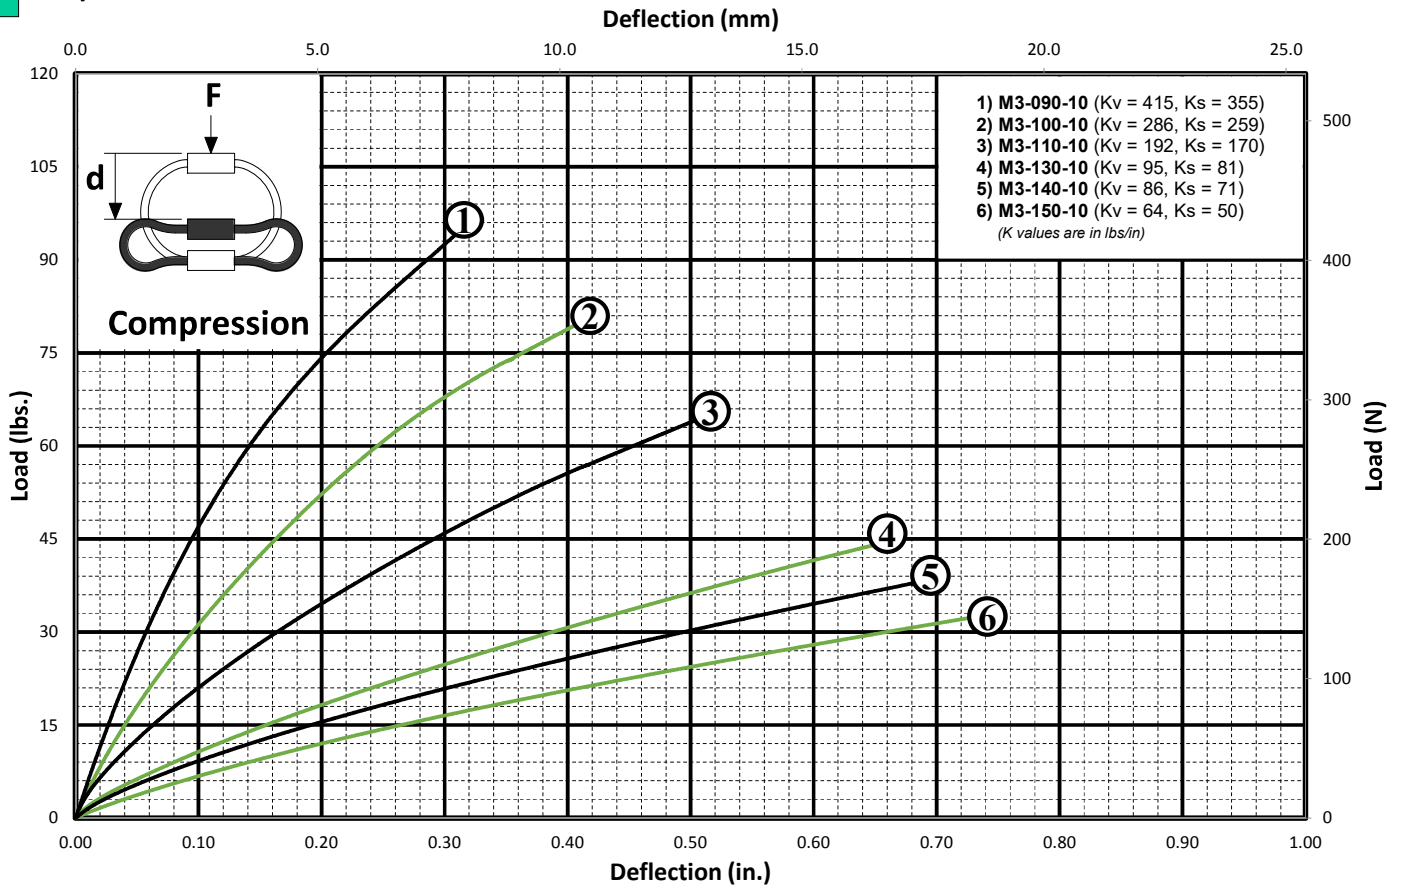

M3 SERIES

3/32" DIAMETER CABLE

Helical Isolator