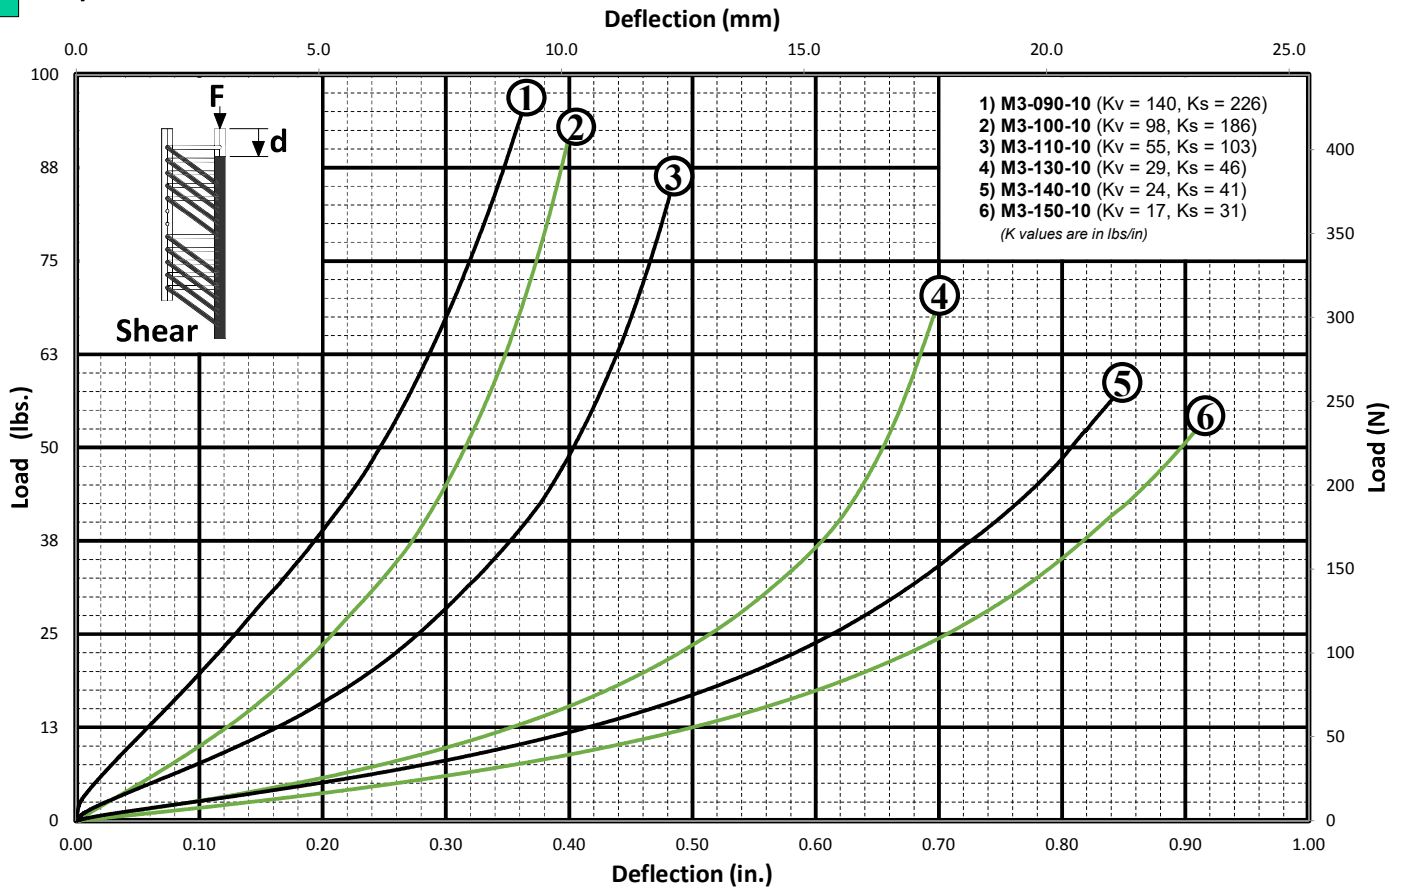

M3 SERIES

3/32" DIAMETER CABLE

Helical Isolator