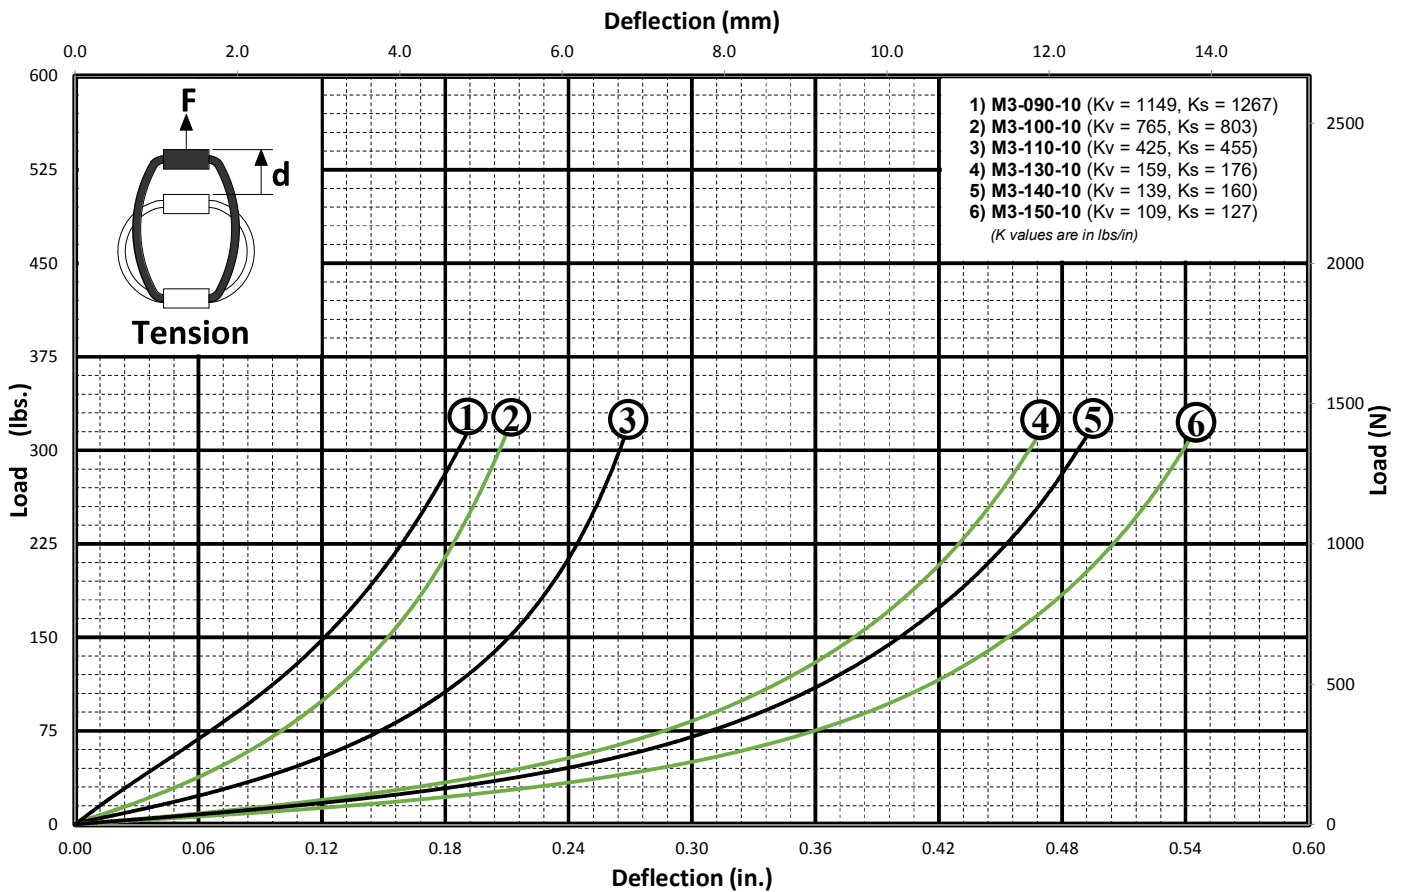

M3 SERIES

3/32" DIAMETER CABLE

Helical Isolator